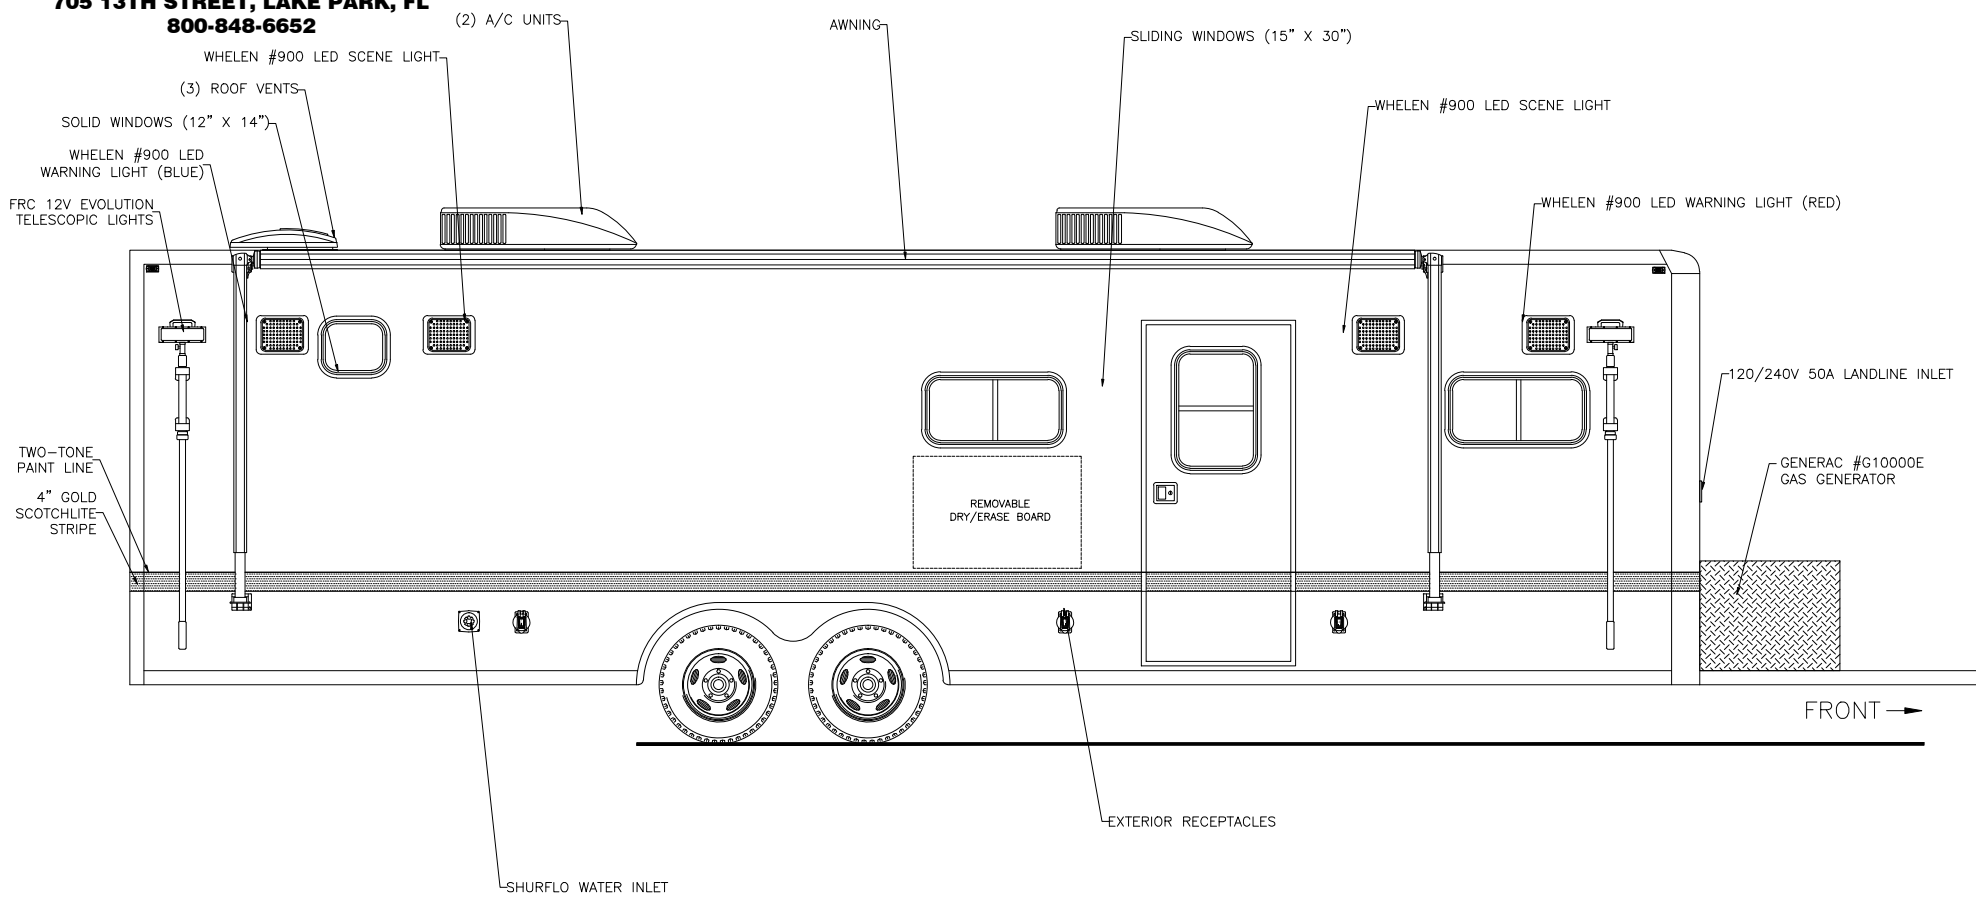

705 13TH STREET, LAKE PARK, FL
800-848-6652

San Diego Police Department San Diego, California

Curbside Overall

THESE DESIGN/ENGINEERING DRAWING(S) ARE THE PROPERTY OF EMERGENCY VEHICLES, INC. THEY ARE PROPRIETARY, AND ARE FOR THE EXCLUSIVE USE OF YOUR ENTITY. ANY DIVULGING OF THIS DATA TO A THIRD PARTY IS PROHIBITED.

[Signature] DATE: 02/14/14

REVISION 1	ACS - 07/01/14
REVISION 2	ACS - 07/24/14
REVISION 3	NS - 08/04/14
REVISION 4	-
REVISION 5	-