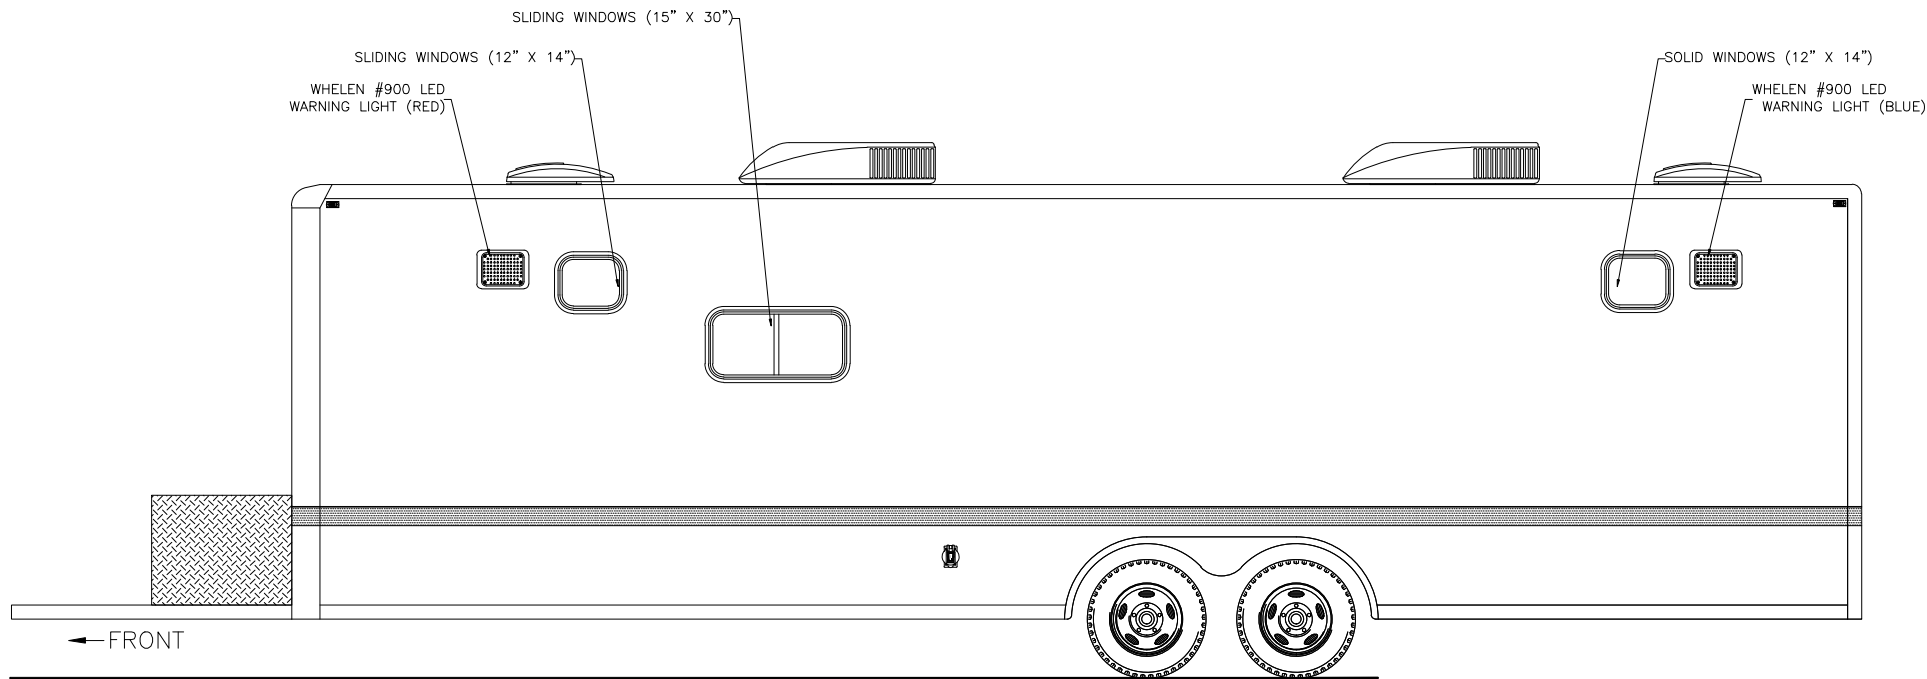

705 13TH STREET, LAKE PARK, FL
800-848-6652

*San Diego Police Department
San Diego, California*

Streetside Overall

		DATE: 02/14/14
REVISION 1	ACS	07/01/14
REVISION 2	ACS	07/24/14
REVISION 3	NS	08/04/14
REVISION 4	-	-
REVISION 5	-	-