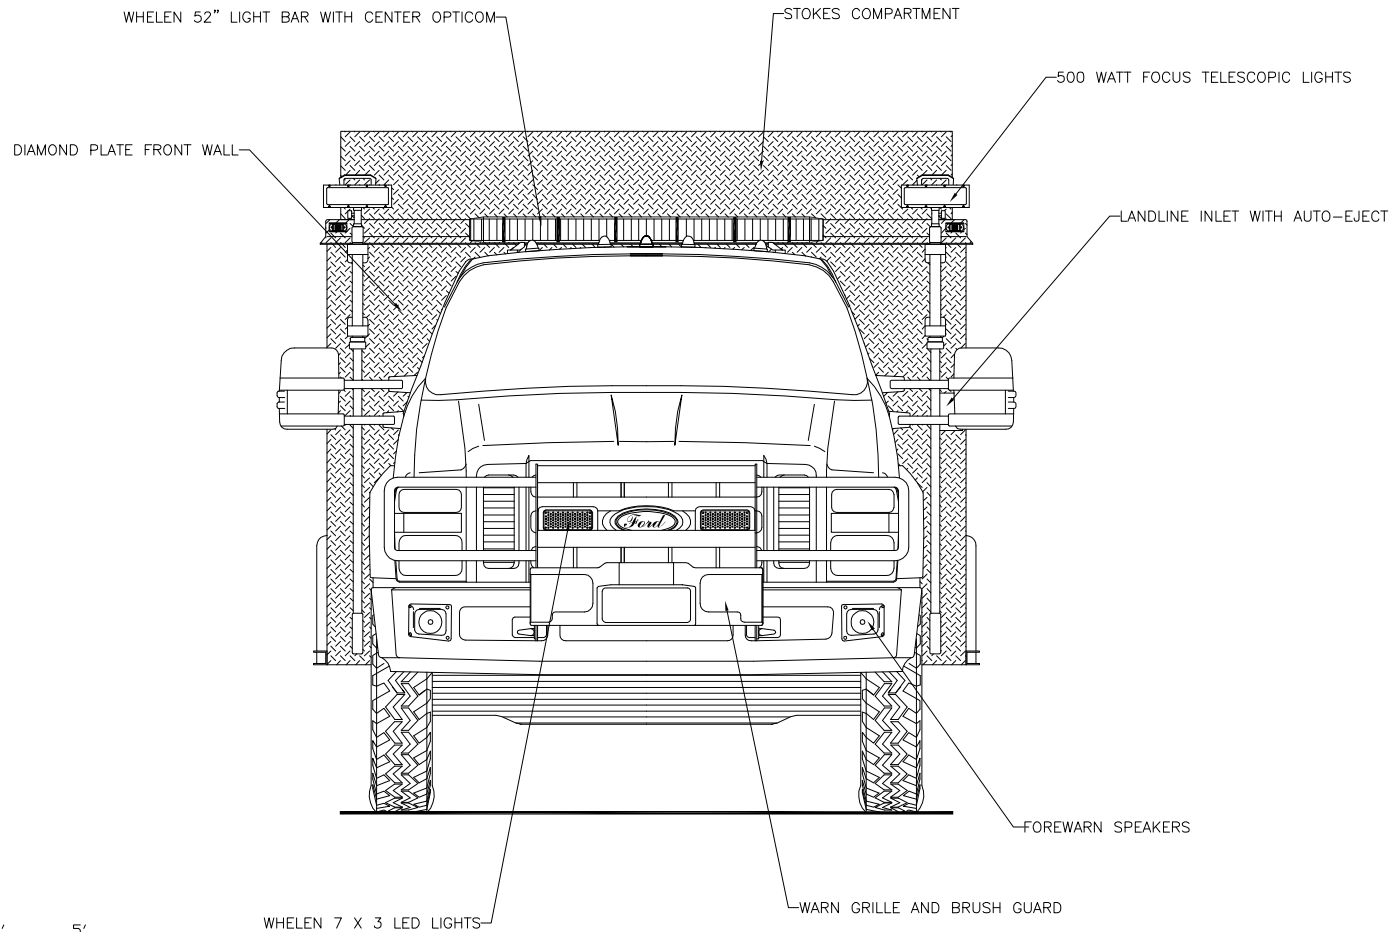

Front View

<i>EJ Pearce</i>		DATE: 02/26/09
REVISION 1	NS	04/17/09
REVISION 2	NS	07/15/09
REVISION 3	-	-
REVISION 4	-	-
REVISION 5	-	-