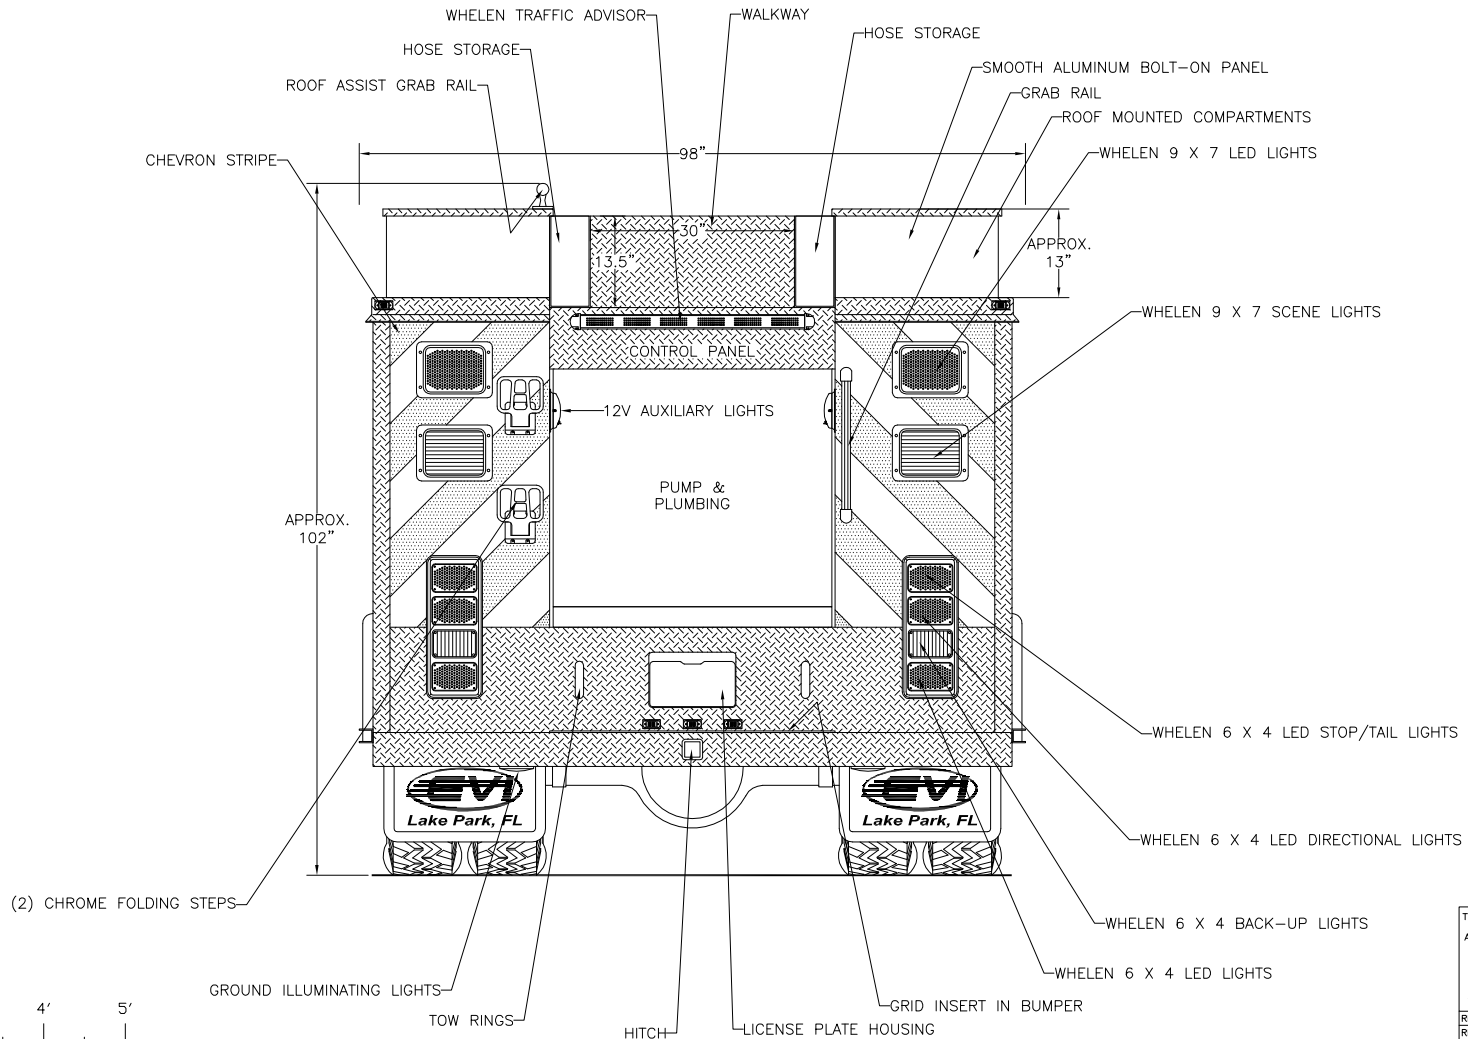

<i>EJ Pearce</i>		DATE: 02/26/09
REVISION 1	NS	04/17/09
REVISION 2	NS	07/15/09
REVISION 3	-	-
REVISION 4	-	-
REVISION 5	-	-

*Rear View*

THESE DESIGN/ENGINEERING DRAWING(S) ARE THE PROPERTY OF EMERGENCY VEHICLES, INC. THEY ARE PROPRIETARY, AND ARE FOR THE EXCLUSIVE USE OF YOUR ENTITY. ANY DIVULGING OF THIS DATA TO A THIRD PARTY IS PROHIBITED.