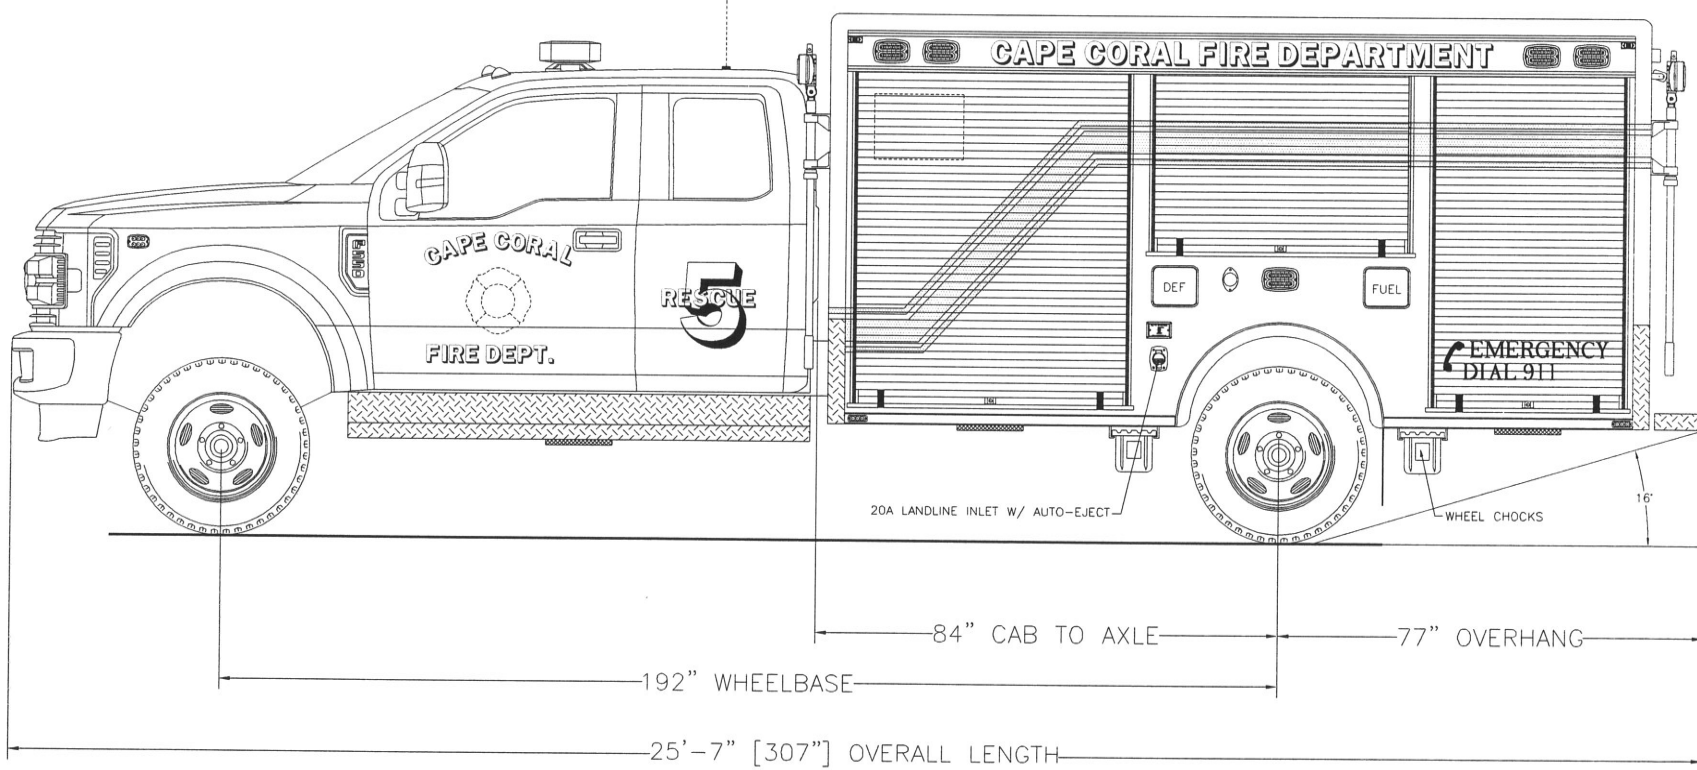

705 13TH STREET, LAKE PARK, FL
800-848-6652

Cape Coral Fire Department
Cape Coral, Florida

Streetside Overall

E. J. ... DATE: 12/15/15

REVISION 1	ACS - 08/04/16
REVISION 2	ACS - 08/16/16
REVISION 3	NS - 08/19/16
REVISION 4	NS - 02/14/17
REVISION 5	-