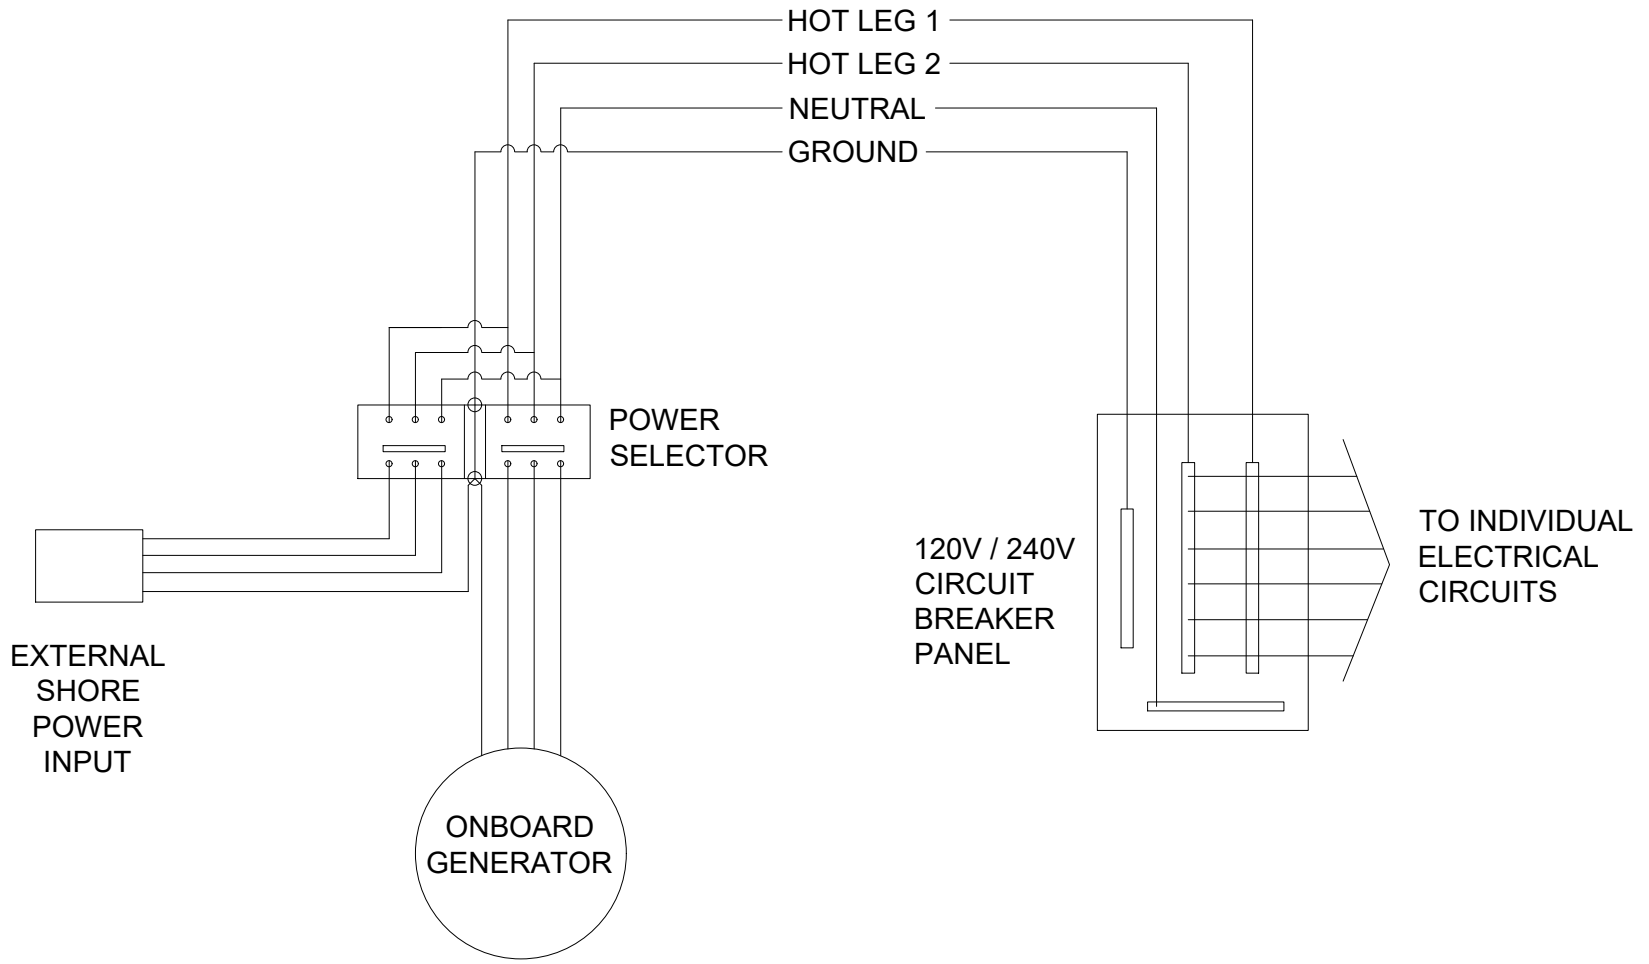

120V/240V SCHEMATIC - MULTI-POWER SOURCE

THESE DESIGN/ENGINEERING DRAWING(S) ARE THE PROPERTY OF EMERGENCY VEHICLES, INC. THEY ARE PROPRIETARY, AND ARE FOR THE EXCLUSIVE USE OF YOUR ENTITY. ANY DIVULGING OF THIS DATA TO A THIRD PARTY IS PROHIBITED.

EMERGENCY VEHICLES, INC.
LAKE PARK, FLORIDA

120V/240V MULTI-PWR SOURCE

REVISIONS			SCALE	DRAWN BY
NO.	DATE	BY		
1			N.T.S. ALL DIMS IN INCHES	J.CHRISS
2				
3				
4				
5				
6				

DRAWING NO.	DATE
EVI-AC-MULTI	11-01-22