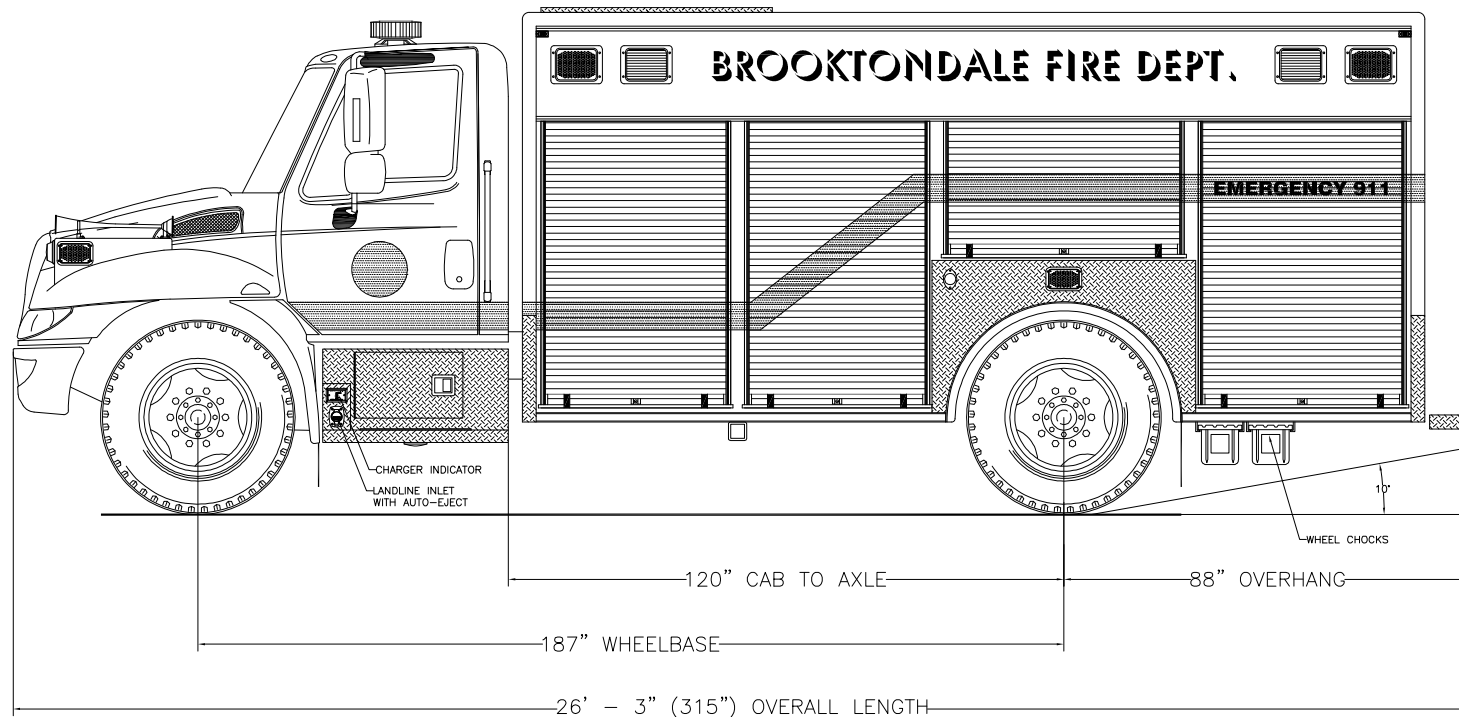

EMERGENCY VEHICLES, INC.

*Brooktondale Fire Department
Brooktondale, New York*

Streetside Overall

E.V. Penner DATE: 03/22/07

REVISION 1	NS - 06/18/07
REVISION 2	NS - 07/23/07
REVISION 3	-
REVISION 4	-
REVISION 5	-