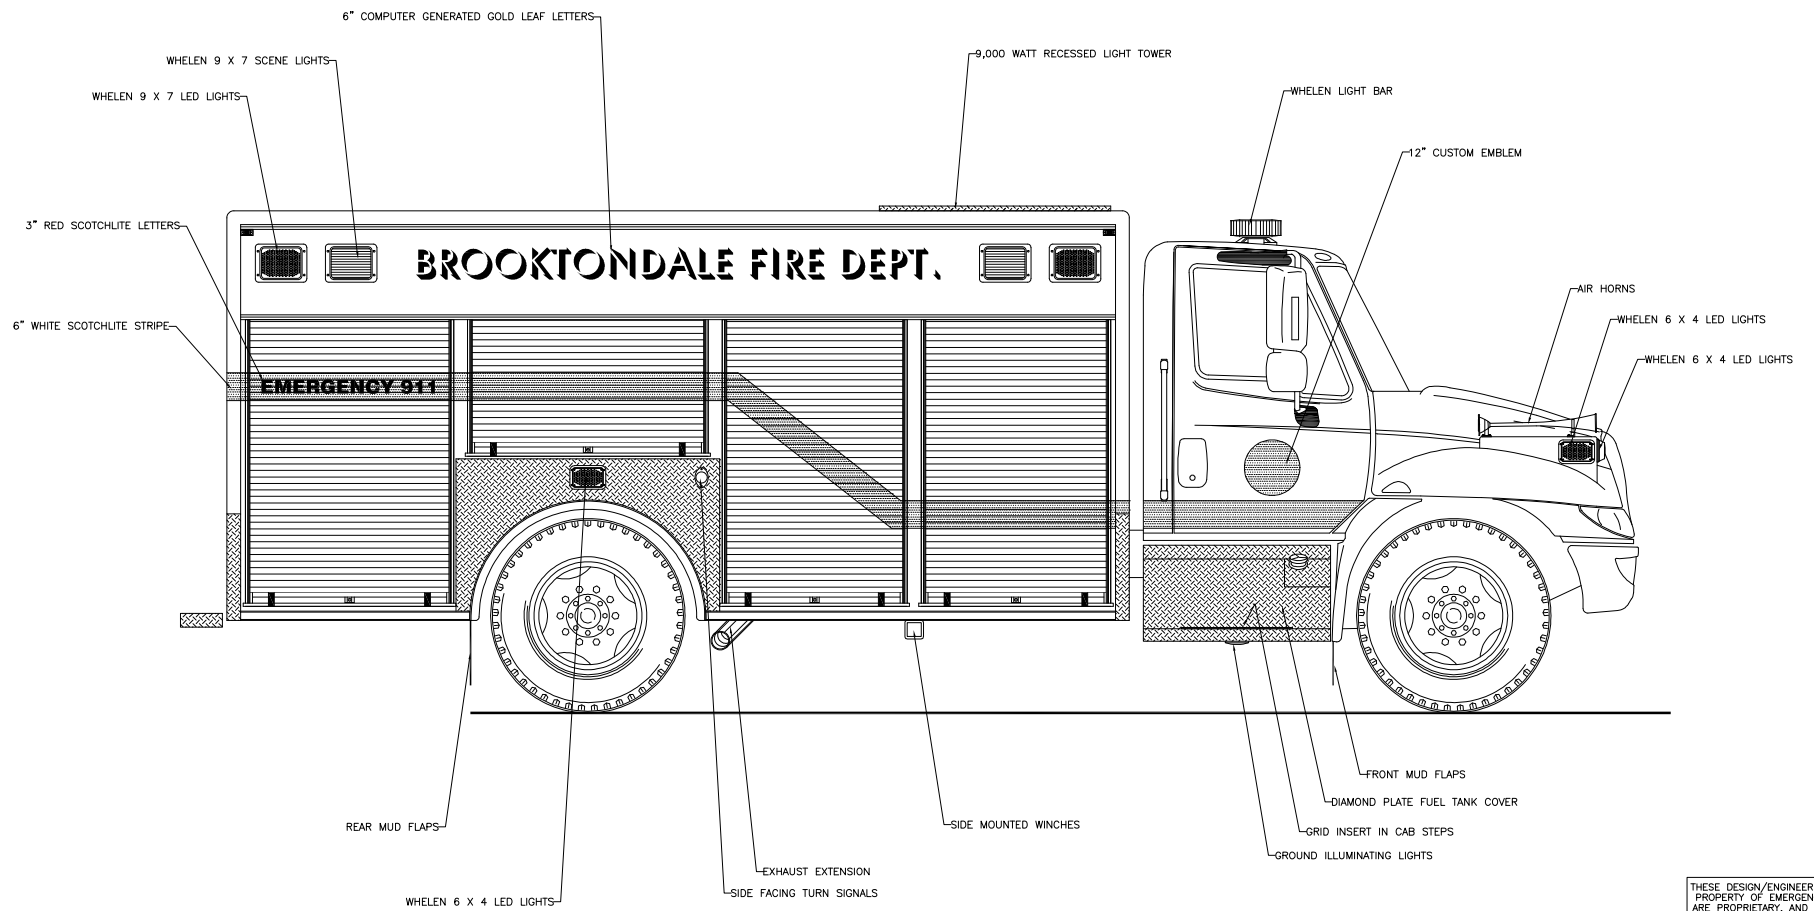

Curbside Overall

<i>E.V. Penner</i> DATE: 03/22/07	
REVISION 1	NS - 06/18/07
REVISION 2	NS - 07/23/07
REVISION 3	-
REVISION 4	-
REVISION 5	-