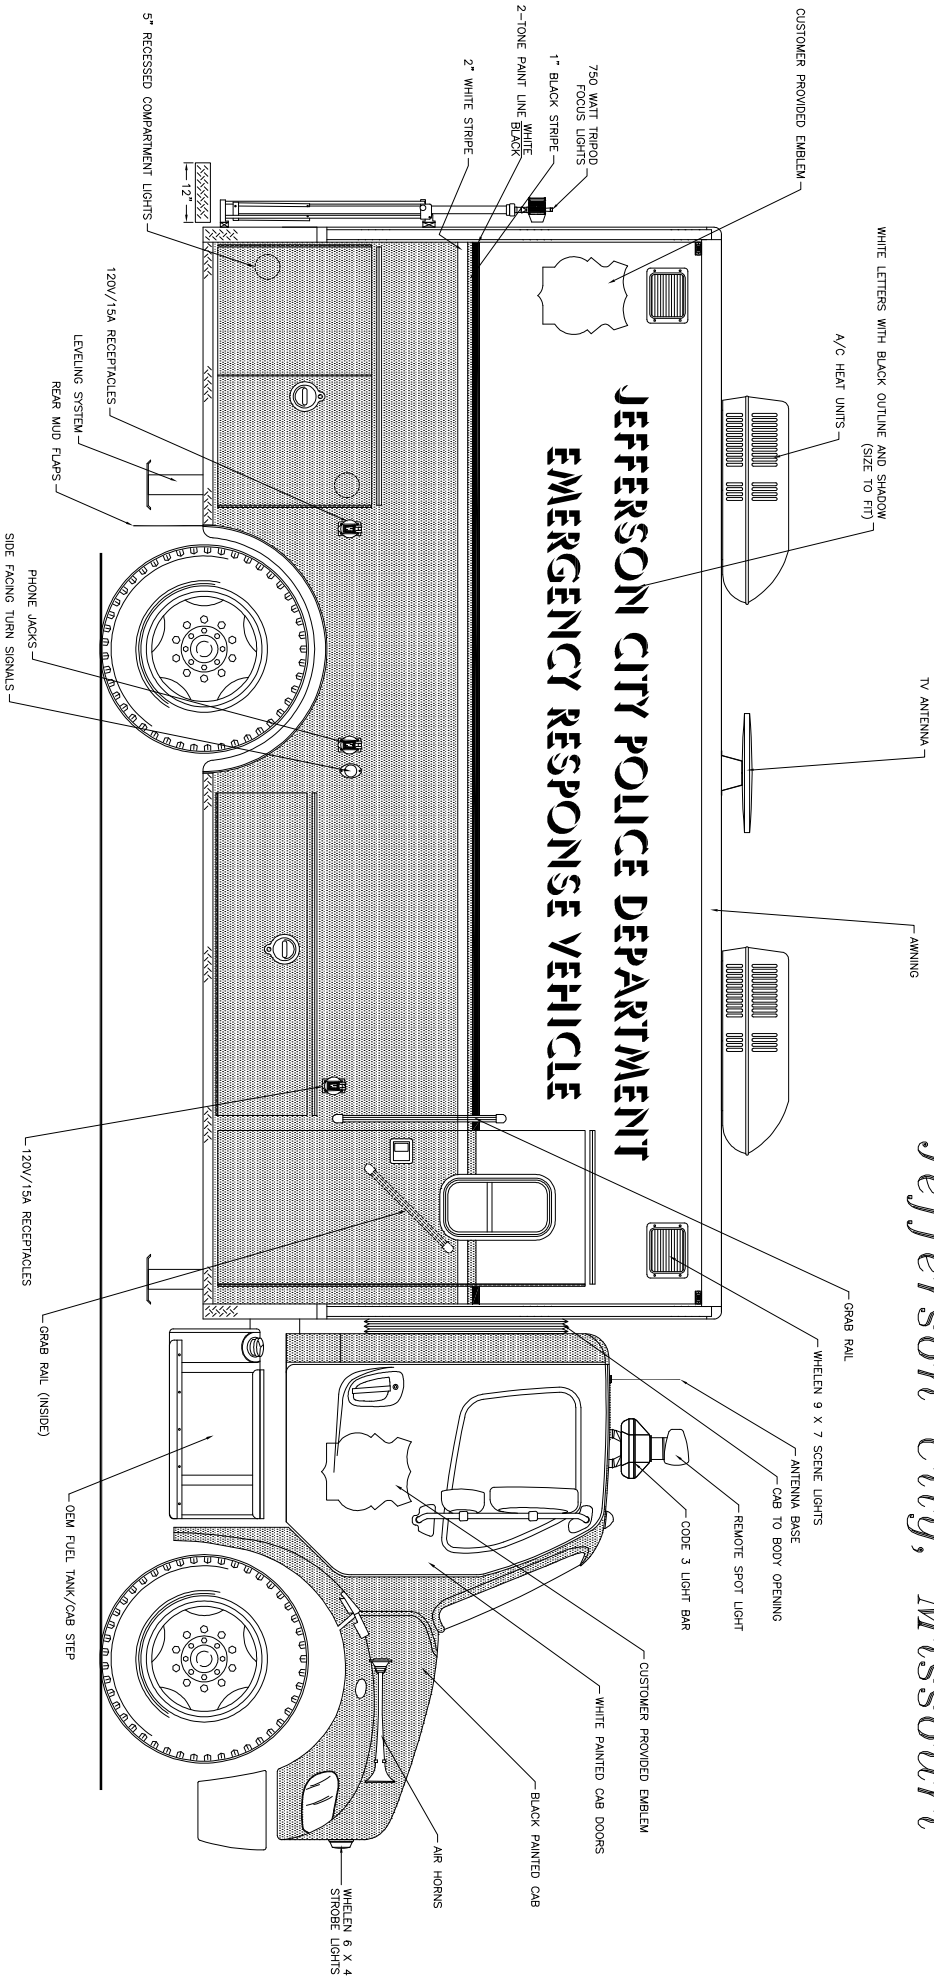

Curbside Overall

THESE DESIGN/ENGINEERING DRAWING(S) ARE THE PROPERTY OF EMERGENCY VEHICLES, INC. AND ARE NOT TO BE REPRODUCED OR USED FOR ANY OTHER PURPOSE WITHOUT THE WRITTEN CONSENT OF EMERGENCY VEHICLES, INC. ANY DIVULGING OF THIS DATA TO A THIRD PARTY IS PROHIBITED.

DATE: 04/01/04