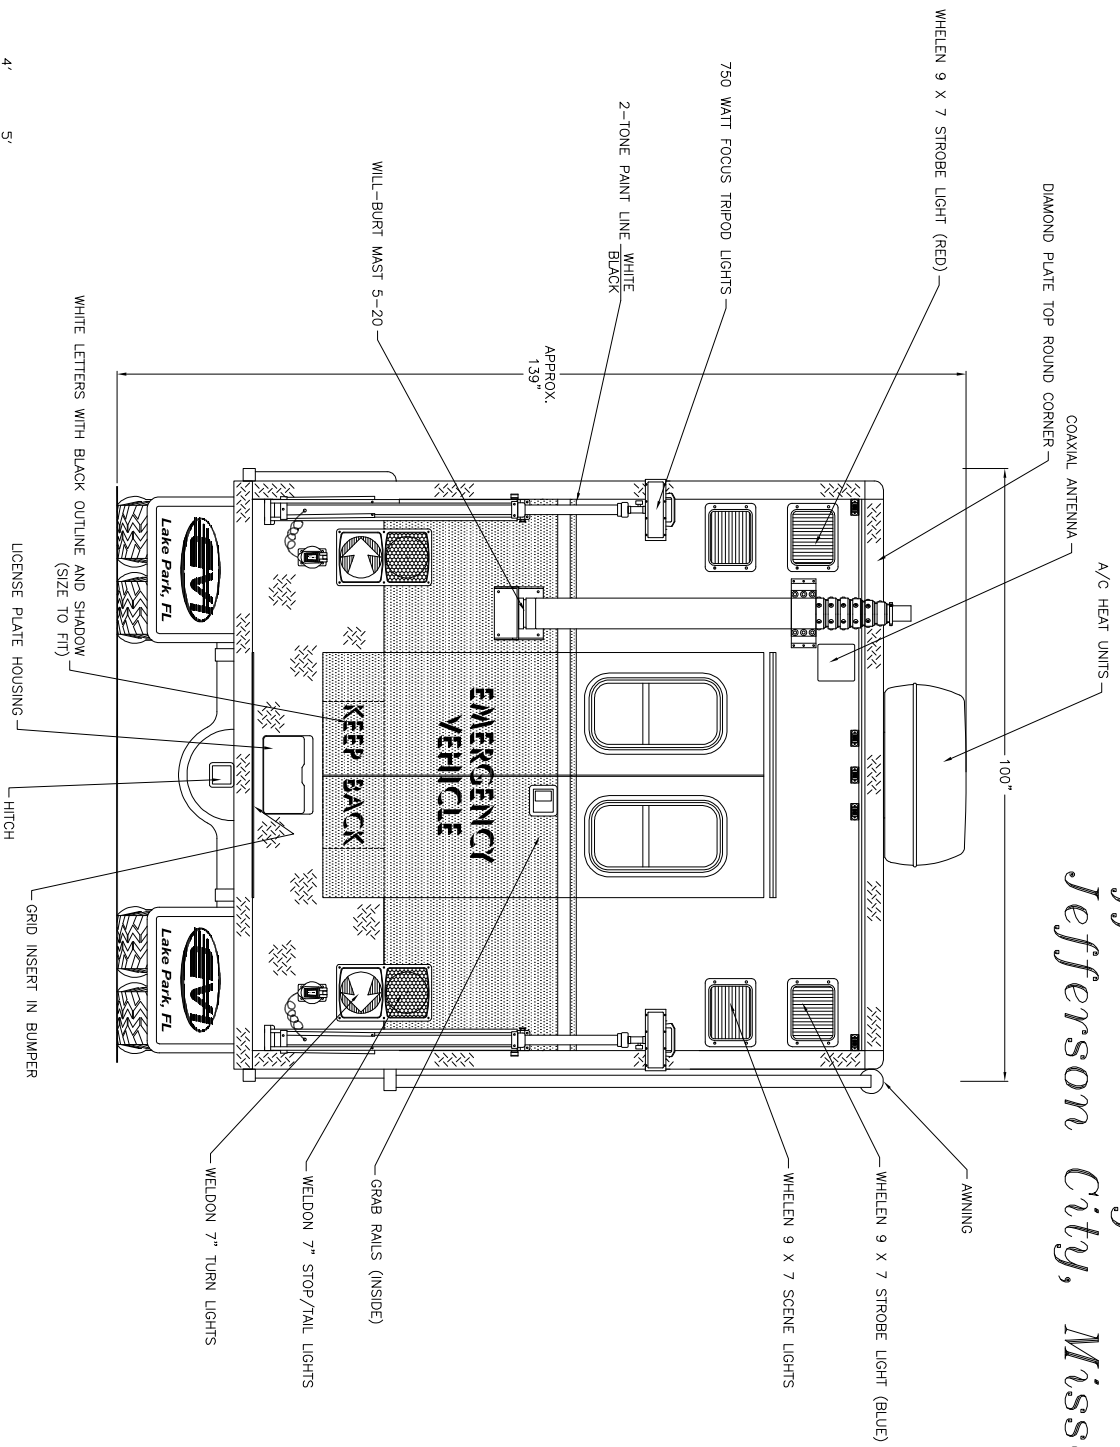

Rear View

THESE DESIGN/ENGINEERING DRAWING(S) ARE THE PROPERTY OF EMERGENCY VEHICLES, INC. AND ARE FOR THE EXCLUSIVE USE OF YOUR ENTITY. ANY DIVULGING OF THIS DATA TO A THIRD PARTY IS PROHIBITED.

DATE: 04/01/04