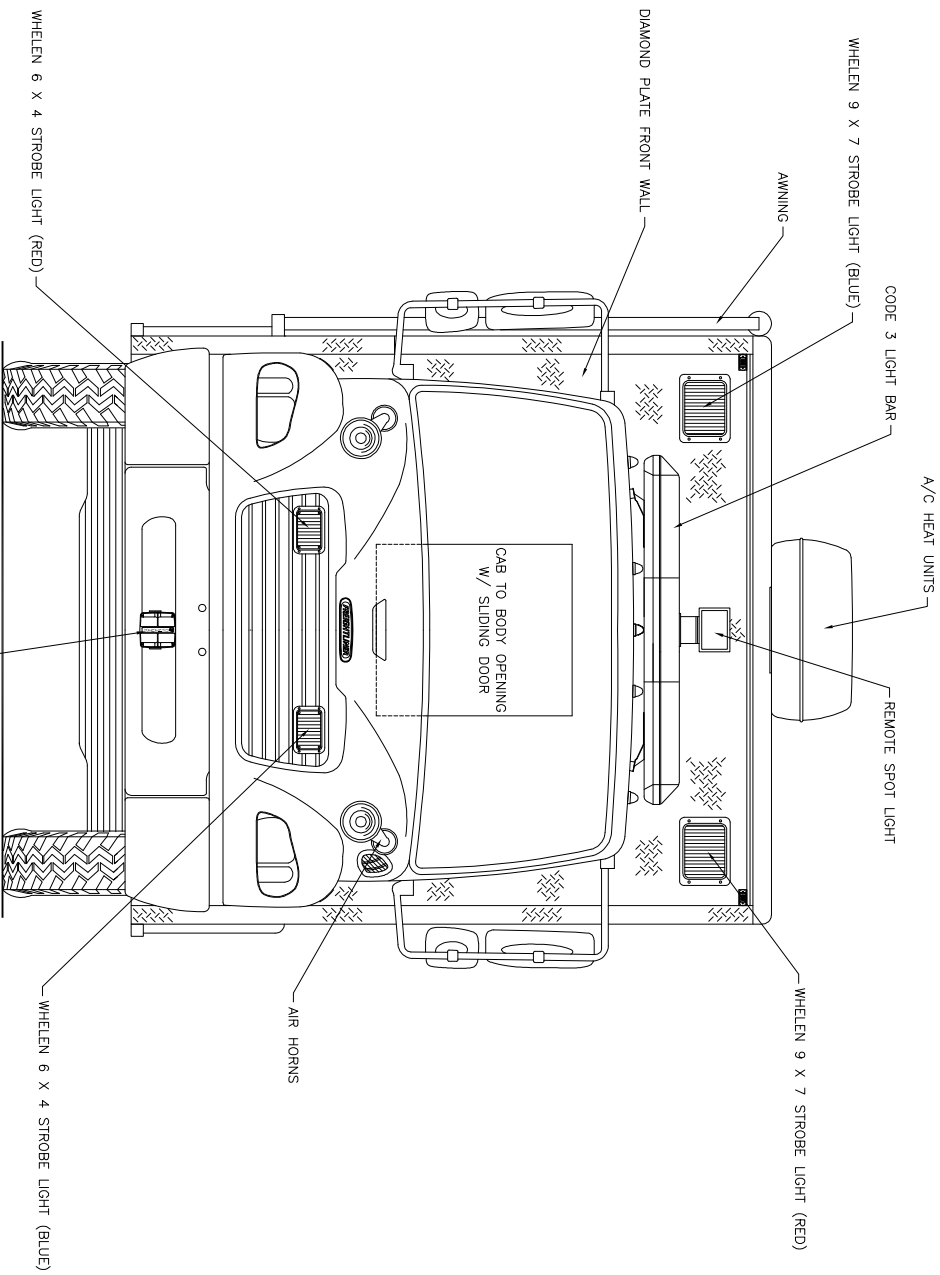

*Jefferson City Police Dept.
Jefferson City, Missouri*

Front View

[Signature]

DATE: 04/01/04