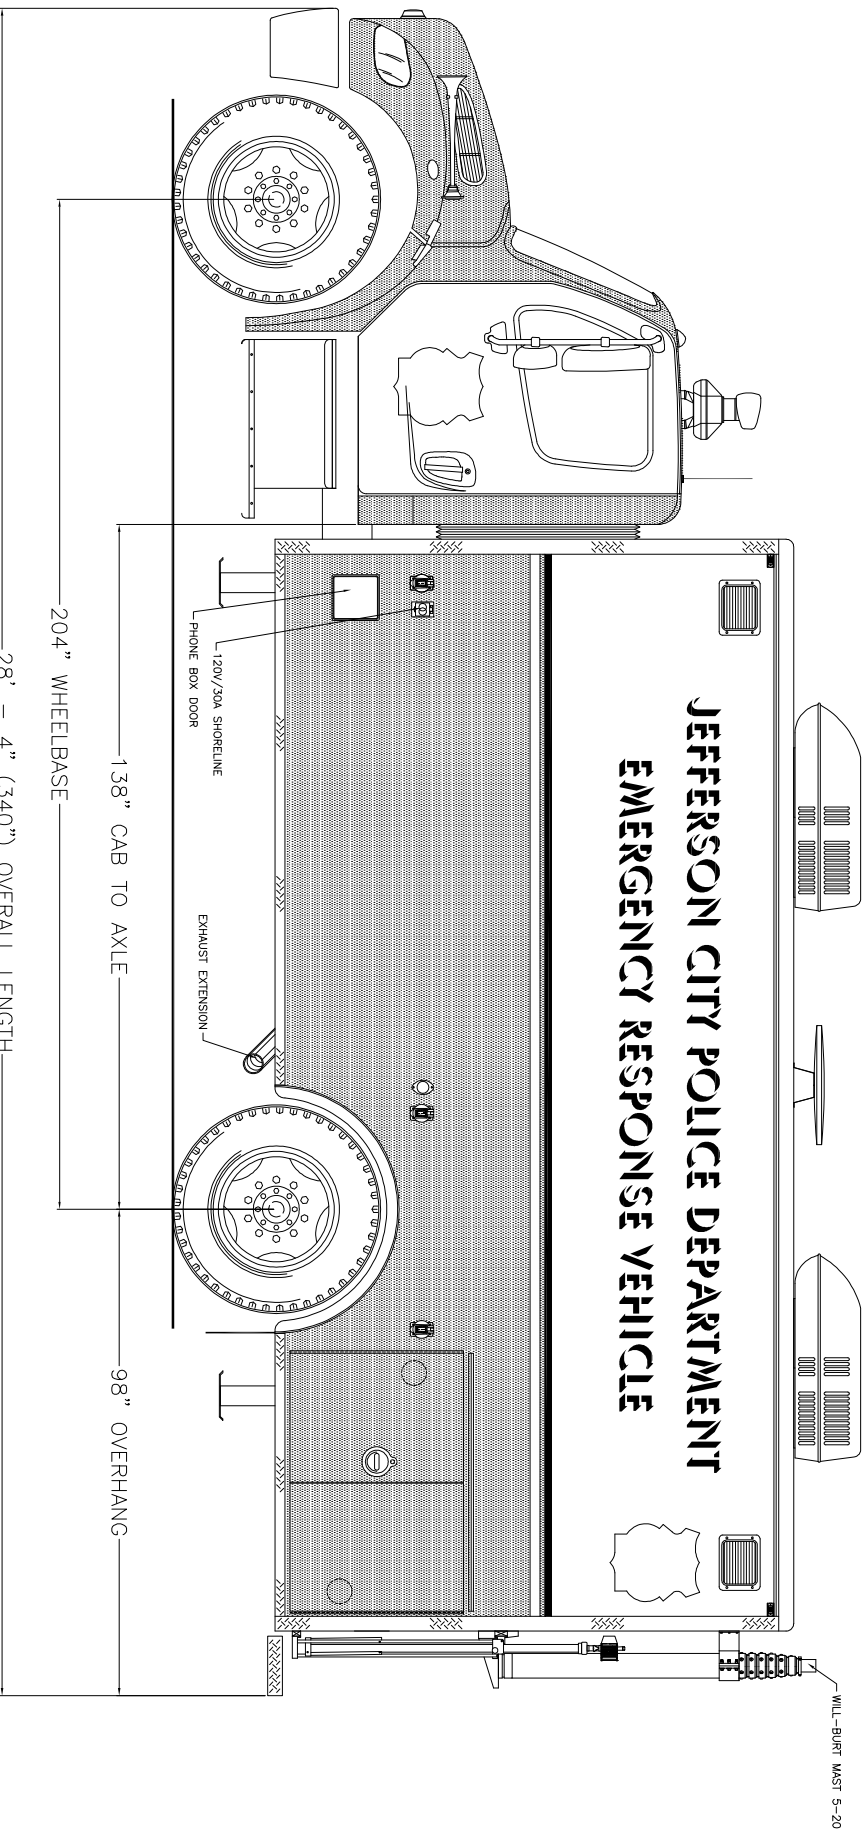

EMERGENCY VEHICLES, INC.

*Jefferson City Police Dept.
Jefferson City, Missouri*

Streetside Overall

DATE: 04/01/04