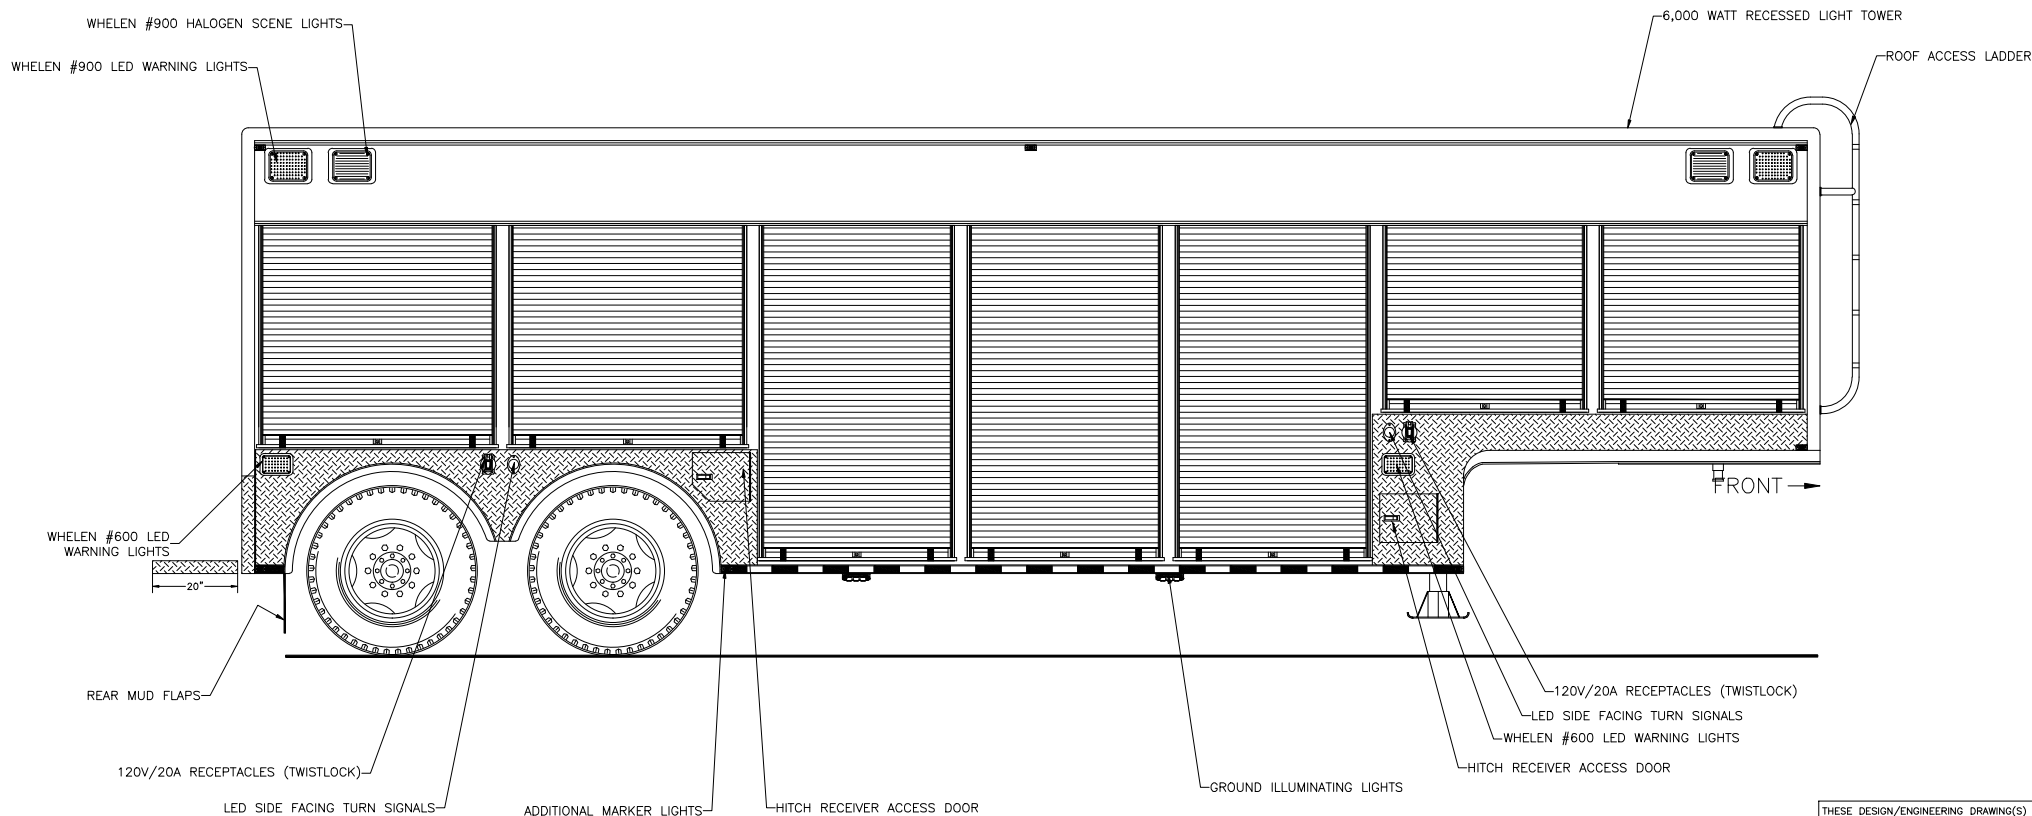

Streetside Overall

705 13TH STREET, LAKE PARK, FL
800-848-6652

Anaheim Fire Department Anaheim, California

		DATE: 11/10/10
REVISION 1	NS	01/29/13
REVISION 2	NS	05/24/13
REVISION 3	-	-
REVISION 4	-	-
REVISION 5	-	-