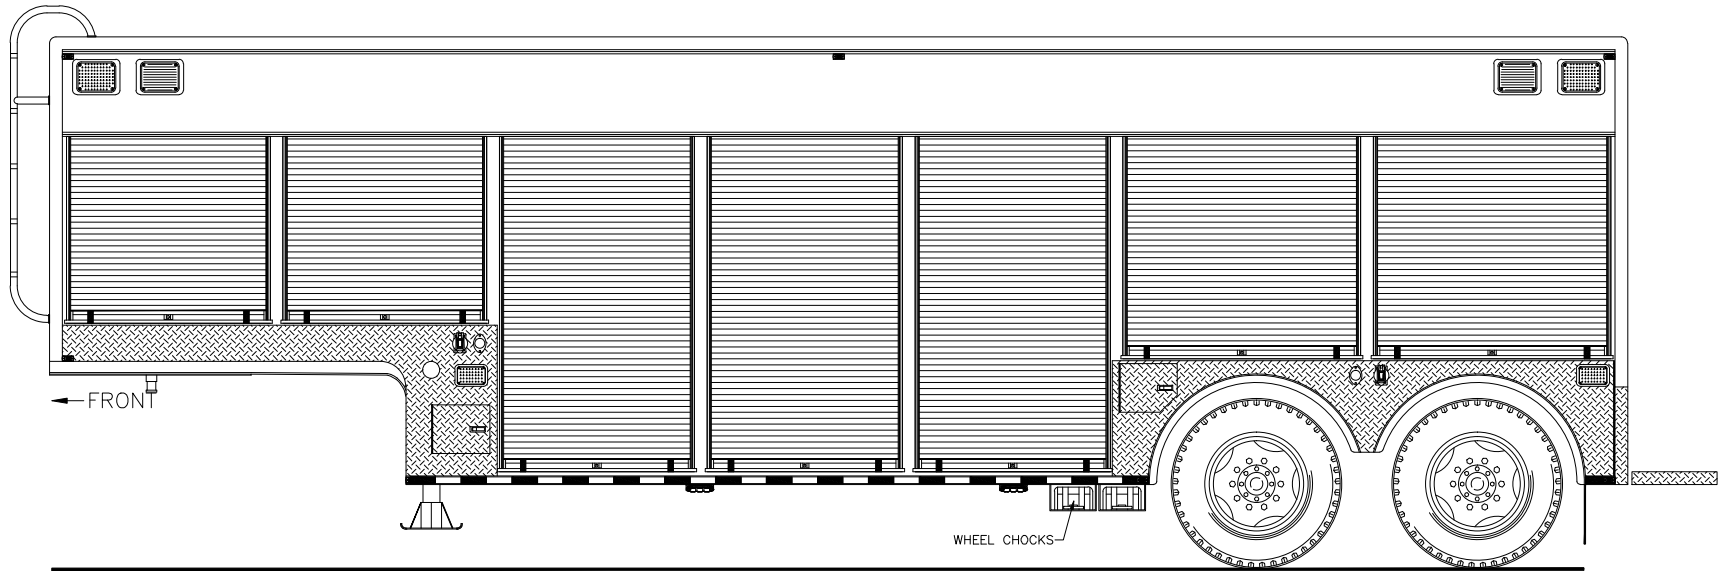

705 13TH STREET, LAKE PARK, FL
800-848-6652

Anaheim Fire Department
Anaheim, California

		DATE: 11/10/10
REVISION 1	NS	01/29/13
REVISION 2	NS	05/24/13
REVISION 3	-	-
REVISION 4	-	-
REVISION 5	-	-