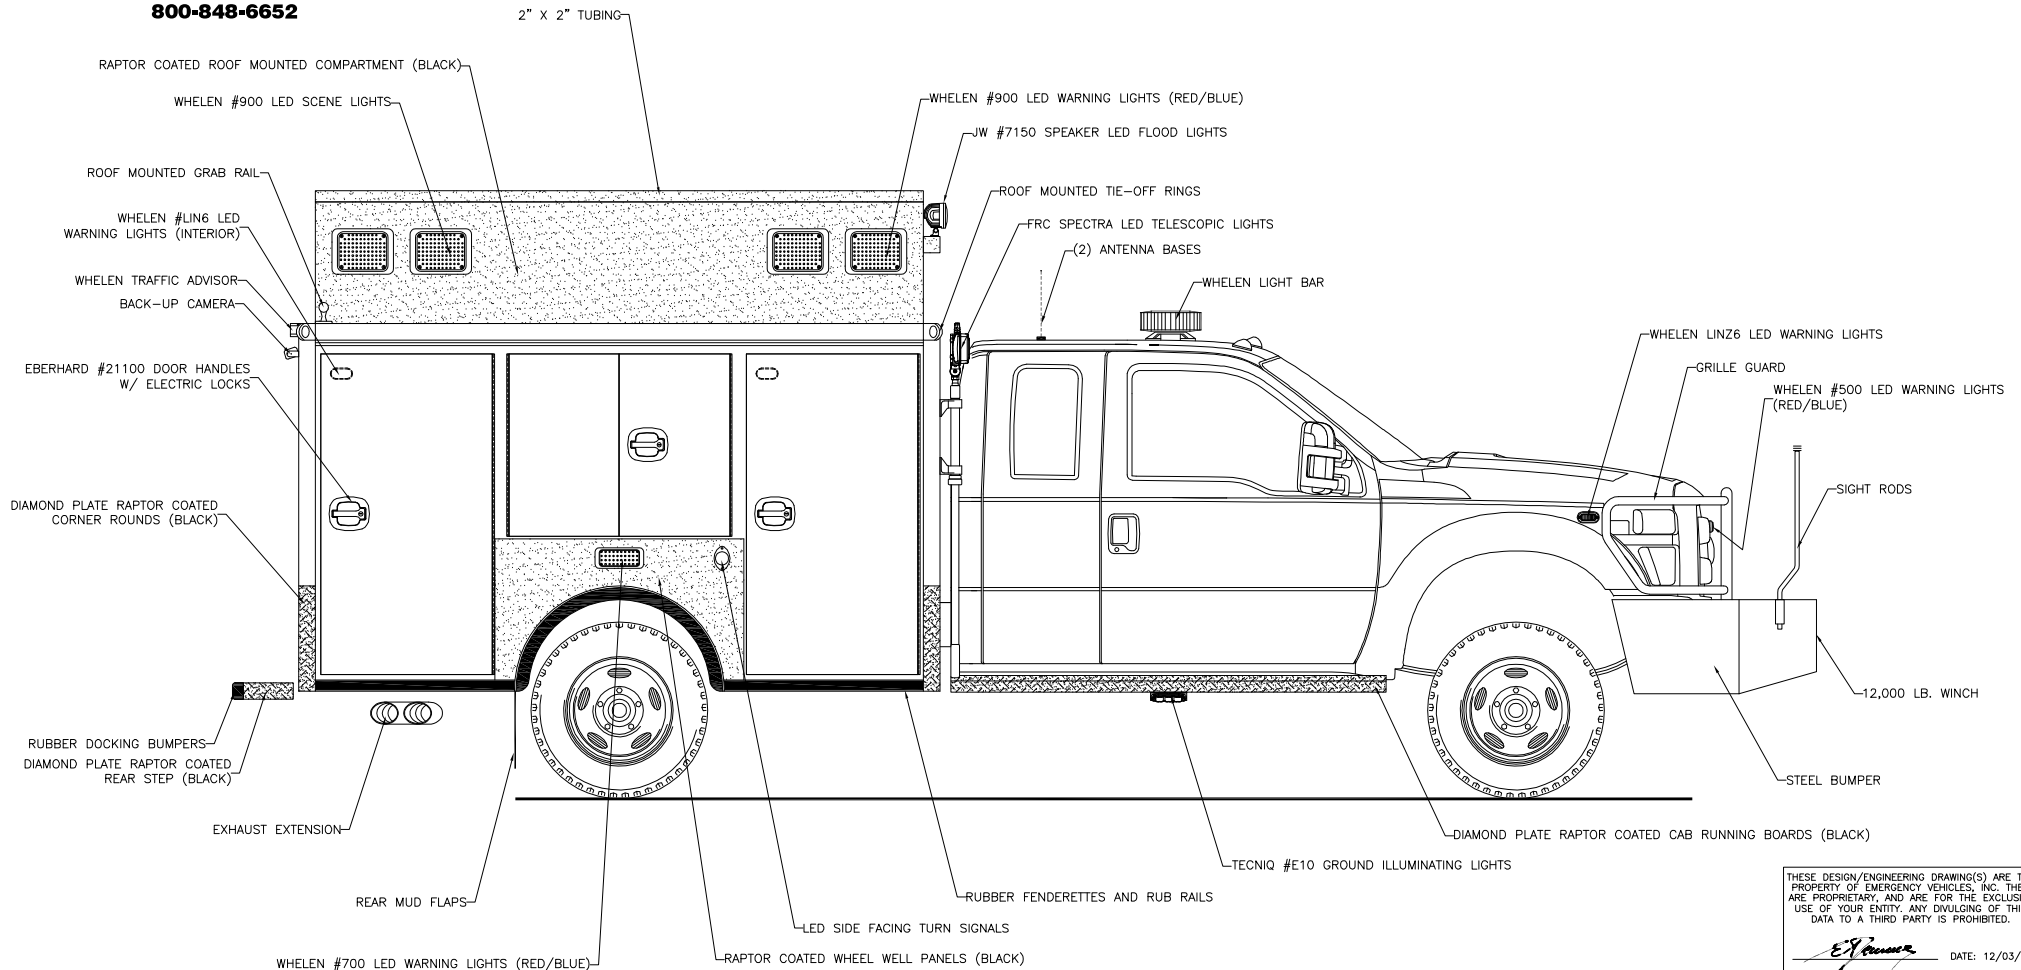

**705 13TH STREET, LAKE PARK, FL
800-848-6652**

Jersey City Police Department Jersey City, New Jersey

THESE DESIGN/ENGINEERING DRAWING(S) ARE THE PROPERTY OF EMERGENCY VEHICLES, INC. THEY ARE PROPRIETARY, AND ARE FOR THE EXCLUSIVE USE OF YOUR ENTITY. ANY DIVULGING OF THIS DATA TO A THIRD PARTY IS PROHIBITED.

EVI DATE: 12/03/15

REVISION 1	ACS - 12/22/15
REVISION 2	-
REVISION 3	-
REVISION 4	-
REVISION 5	-

Curbside Overall