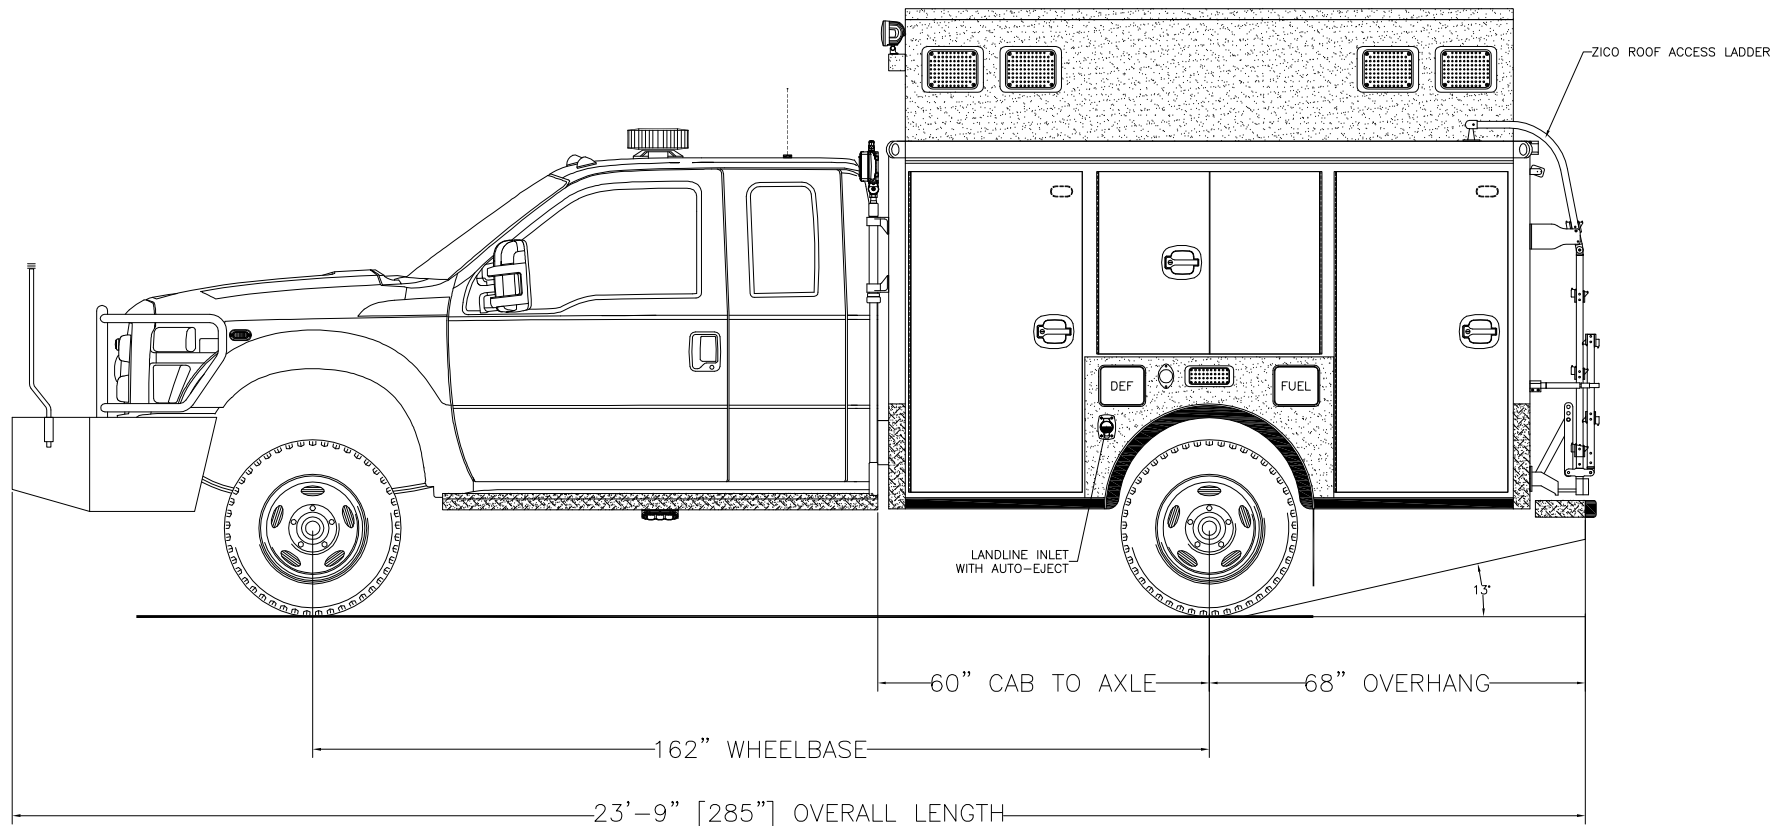

705 13TH STREET, LAKE PARK, FL
800-848-6652

*Jersey City Police Department
Jersey City, New Jersey*

Streetside Overall

EVI DATE: 12/03/15

REVISION 1	ACS - 12/22/15
REVISION 2	-
REVISION 3	-
REVISION 4	-
REVISION 5	-