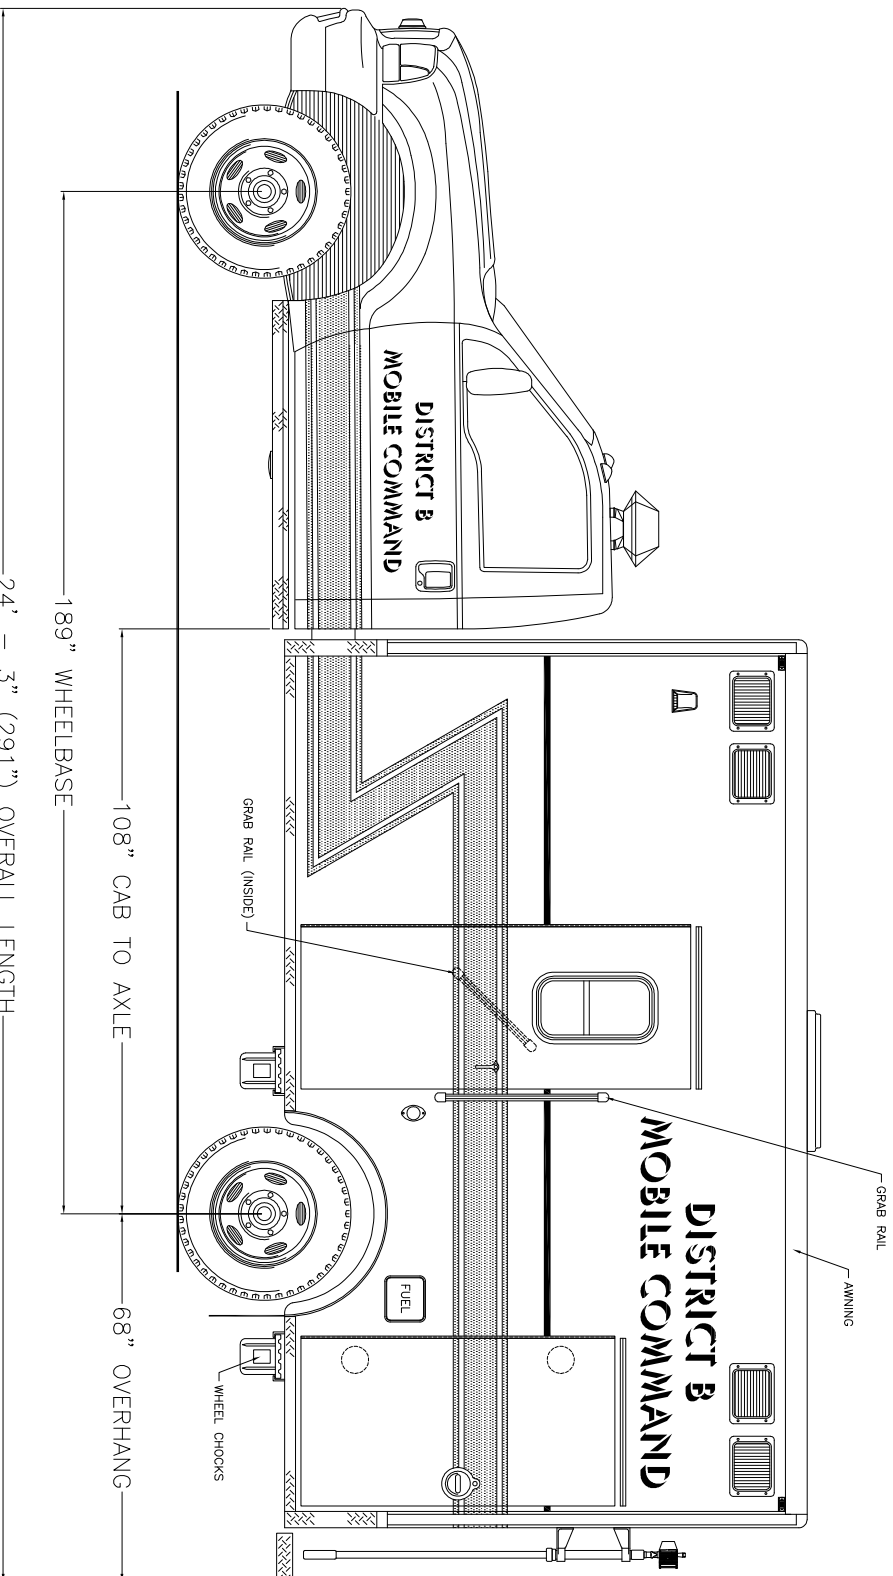

*Newport Police Department
Newport, Vermont*

Streetside Overall

THESE DESIGN/ENGINEERING DRAWING(S) ARE THE PROPERTY OF EMERGENCY VEHICLES, INC. AND ARE FOR THE EXCLUSIVE USE OF YOUR ENTITY. ANY DIVULGING OF THIS DATA TO A THIRD PARTY IS PROHIBITED.