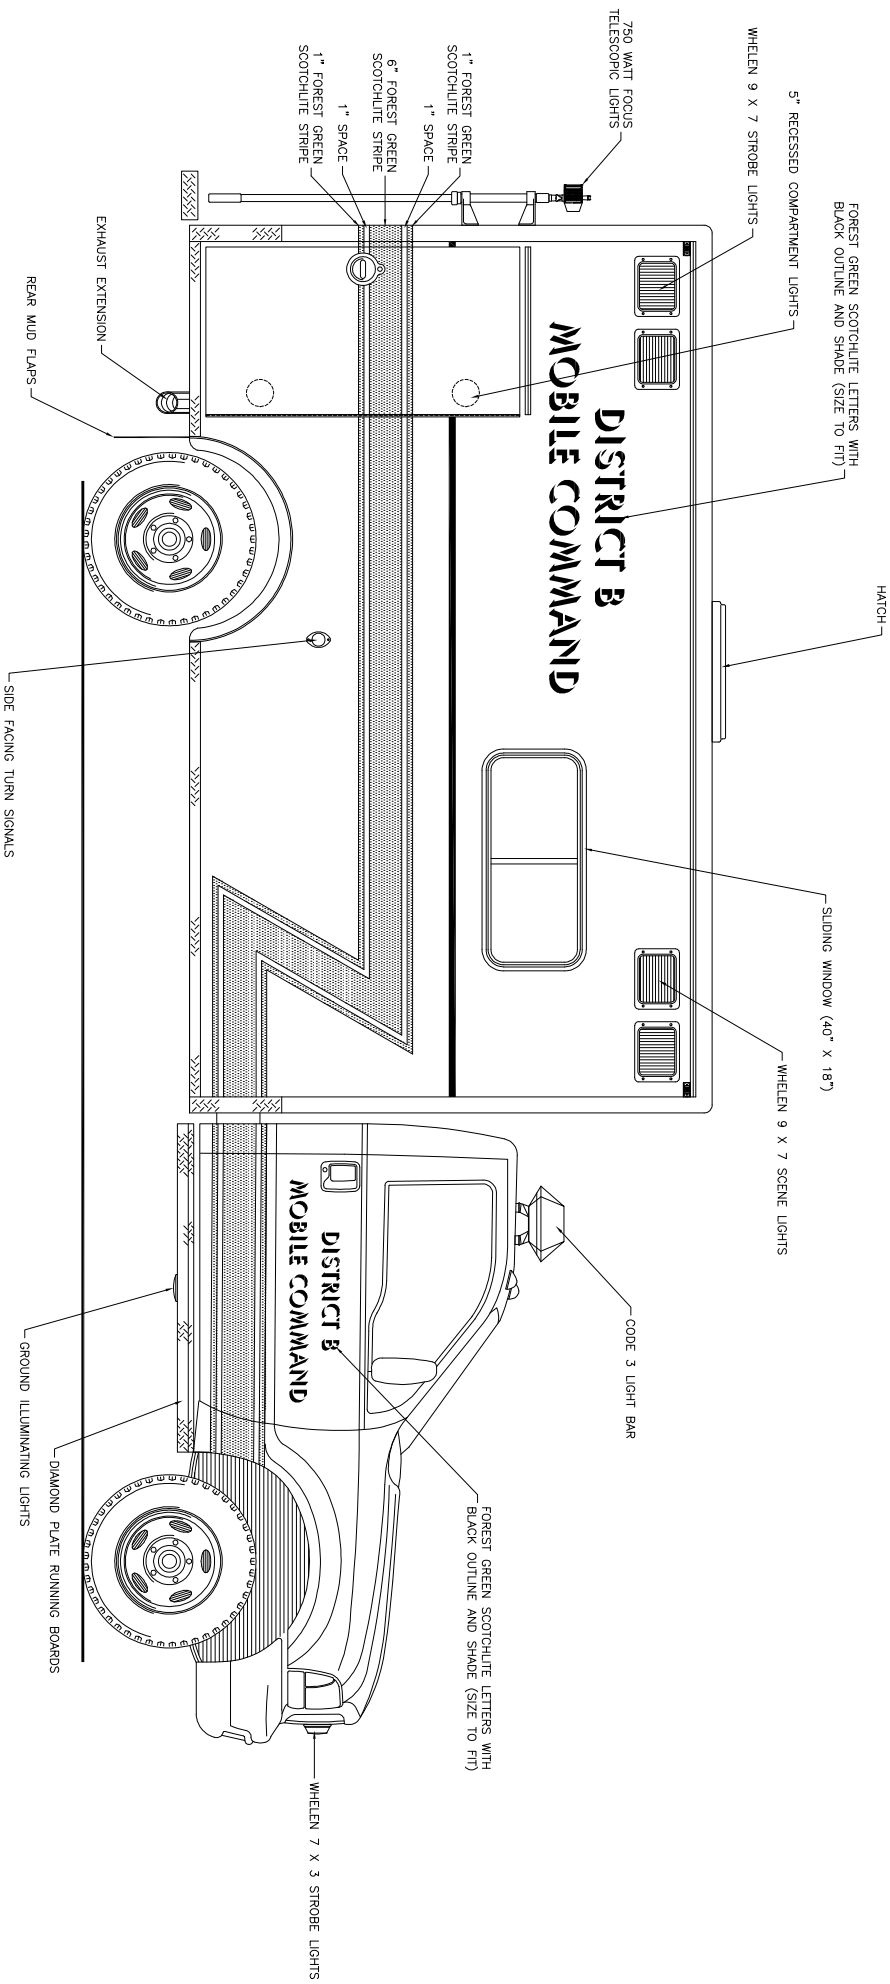

Curbside Overall

[Signature]

DATE: 11/17/03