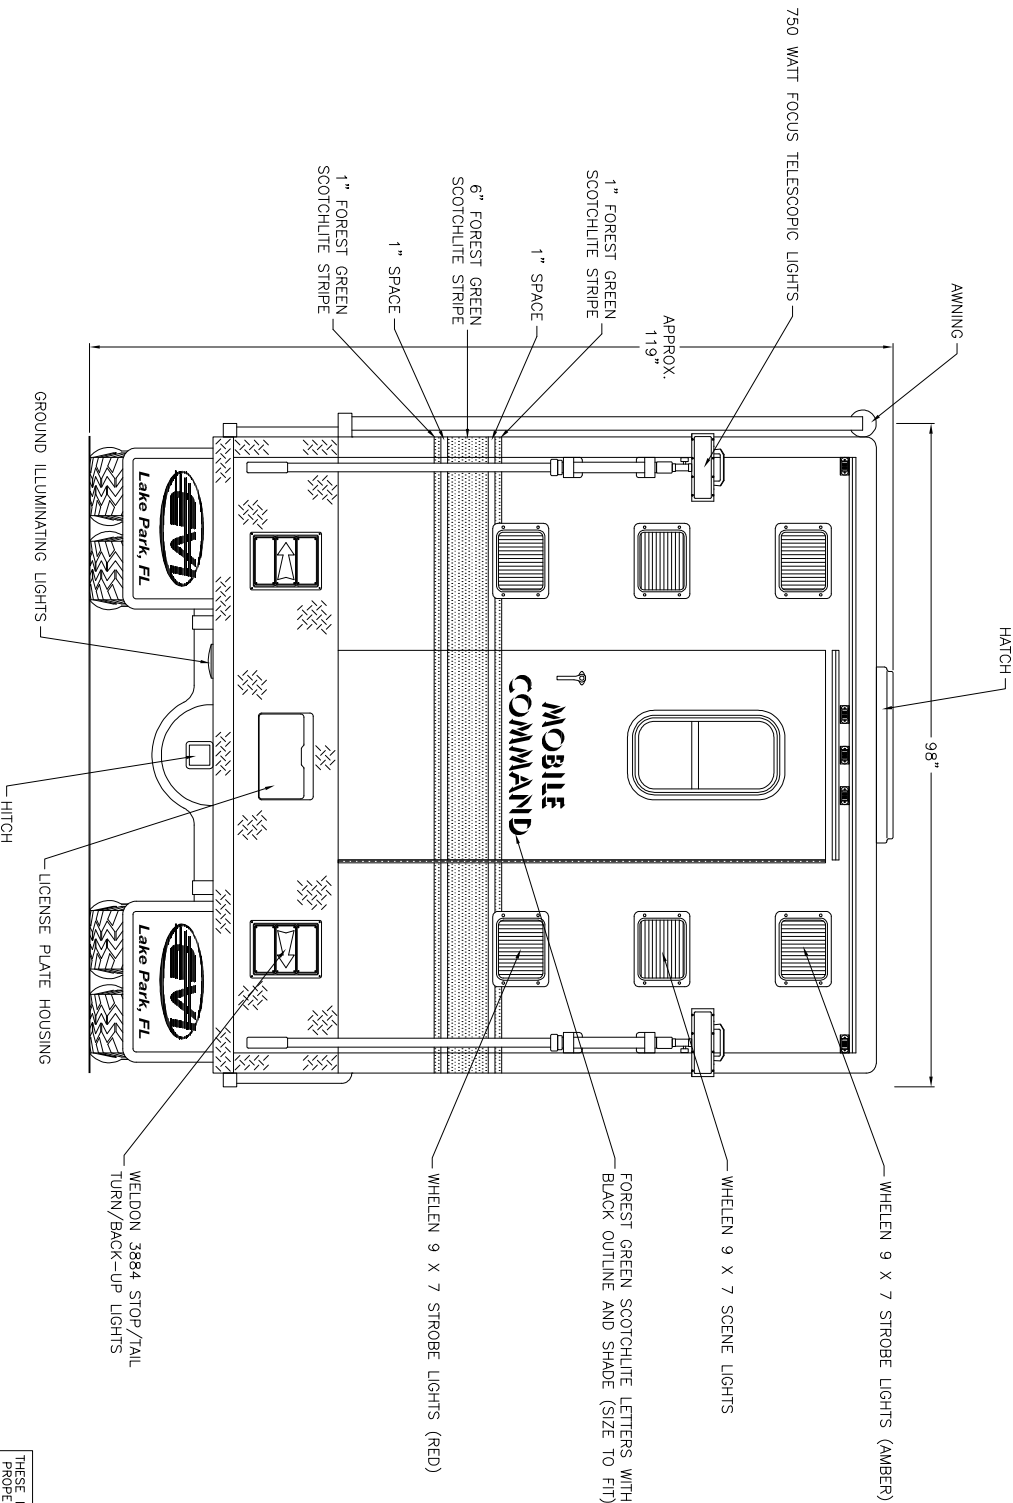

*Newport Police Department
NewPort, Vermont*

Rear View

THESE DESIGN/ENGINEERING DRAWING(S) ARE THE PROPERTY OF EMERGENCY VEHICLES, INC. AND ARE PROPRIETARY AND ARE FOR THE EXCLUSIVE USE OF YOUR ENTITY. ANY DIVULGING OF THIS DATA TO A THIRD PARTY IS PROHIBITED.

[Signature]

DATE: 11/17/03