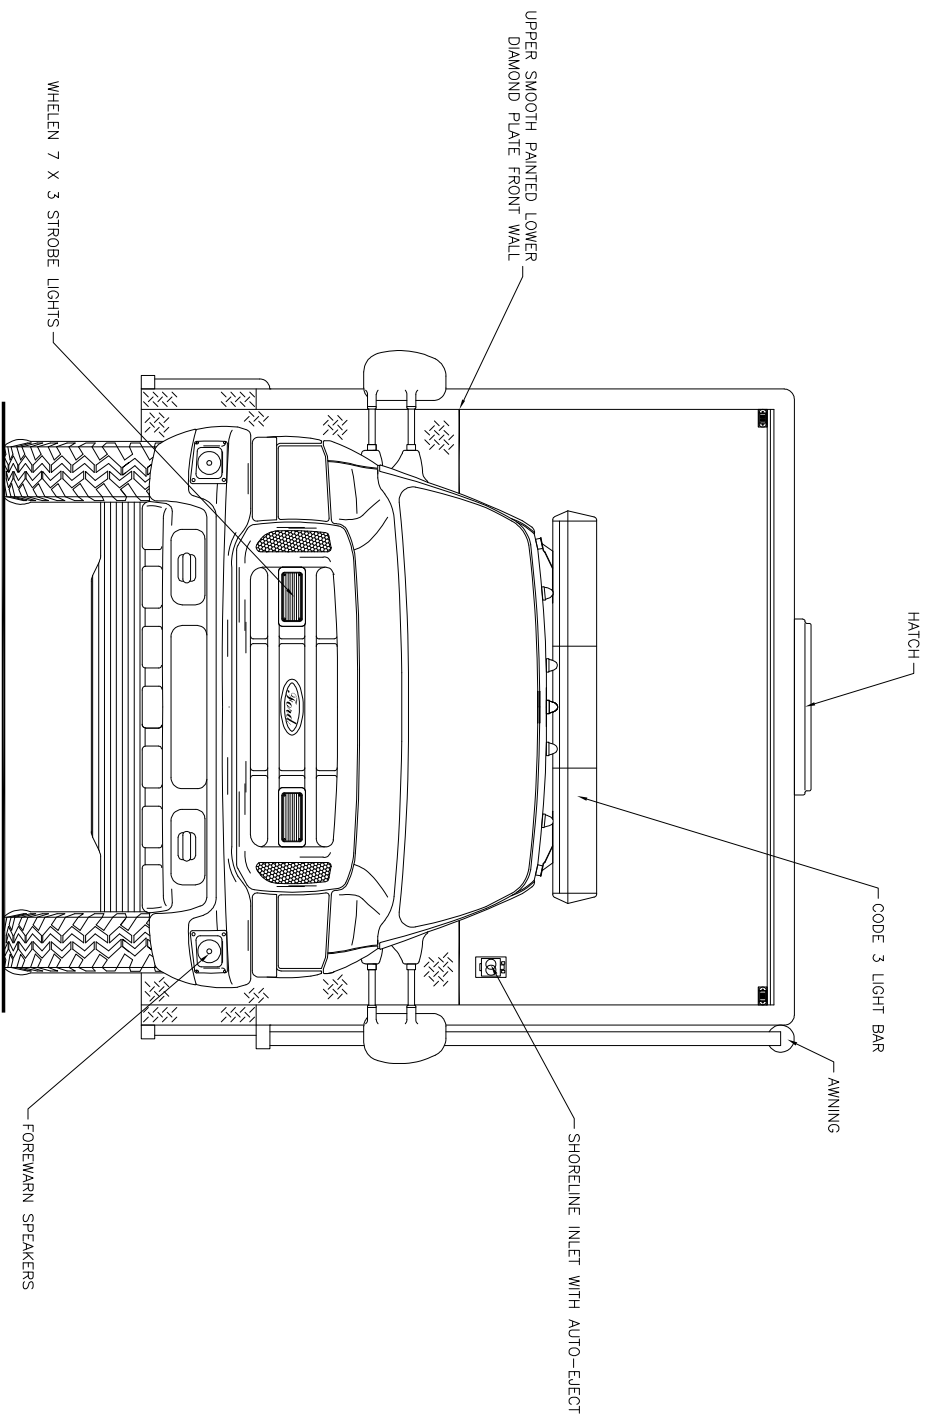

*Newport Police Department
NewPort, Vermont*

Front View

DATE: 11/17/03