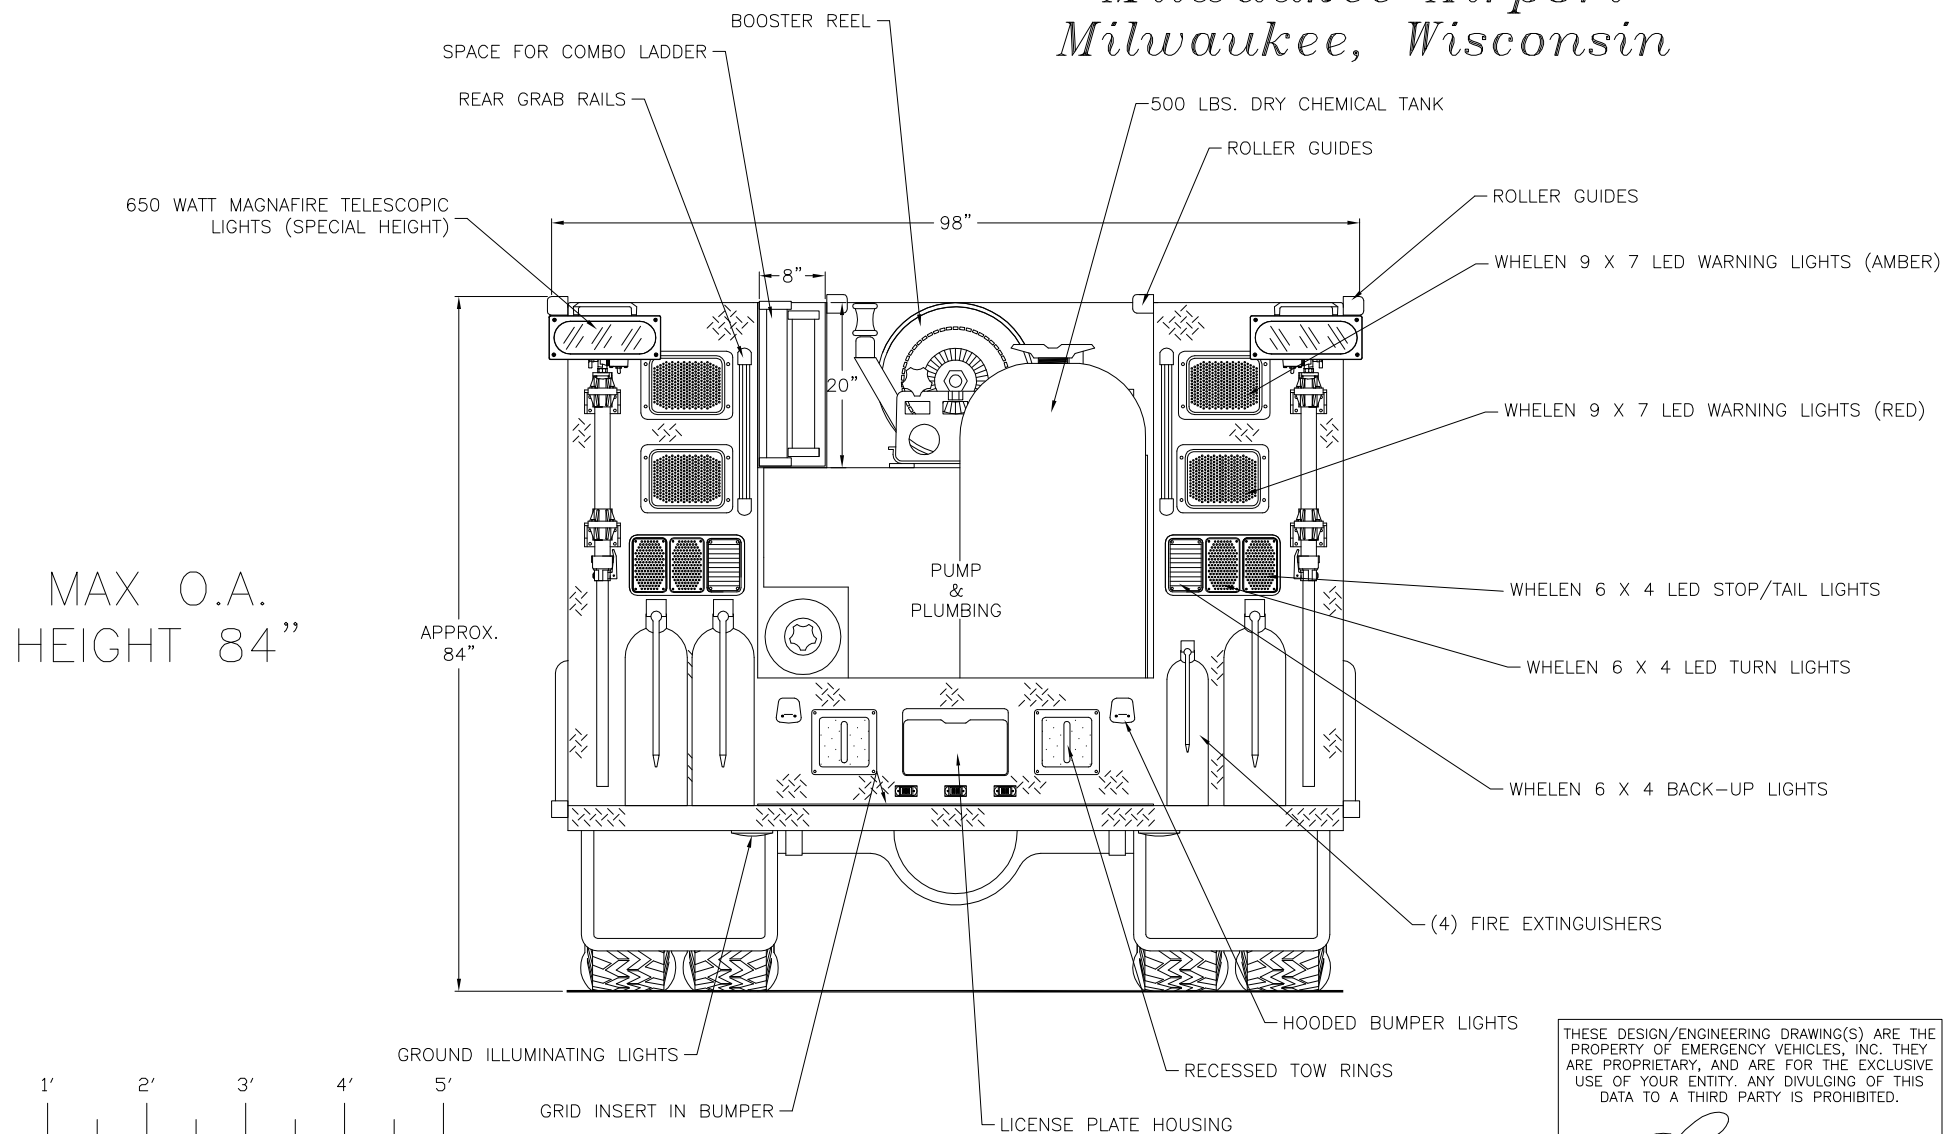

*[Signature]* DATE: 07/31/02

PRODDWG\MILWAUKEE\RM257411\GR\073102

*Milwaukee Airport  
Milwaukee, Wisconsin*

*Rear View*

THESE DESIGN/ENGINEERING DRAWING(S) ARE THE PROPERTY OF EMERGENCY VEHICLES, INC. THEY ARE PROPRIETARY, AND ARE FOR THE EXCLUSIVE USE OF YOUR ENTITY. ANY DIVULGING OF THIS DATA TO A THIRD PARTY IS PROHIBITED.