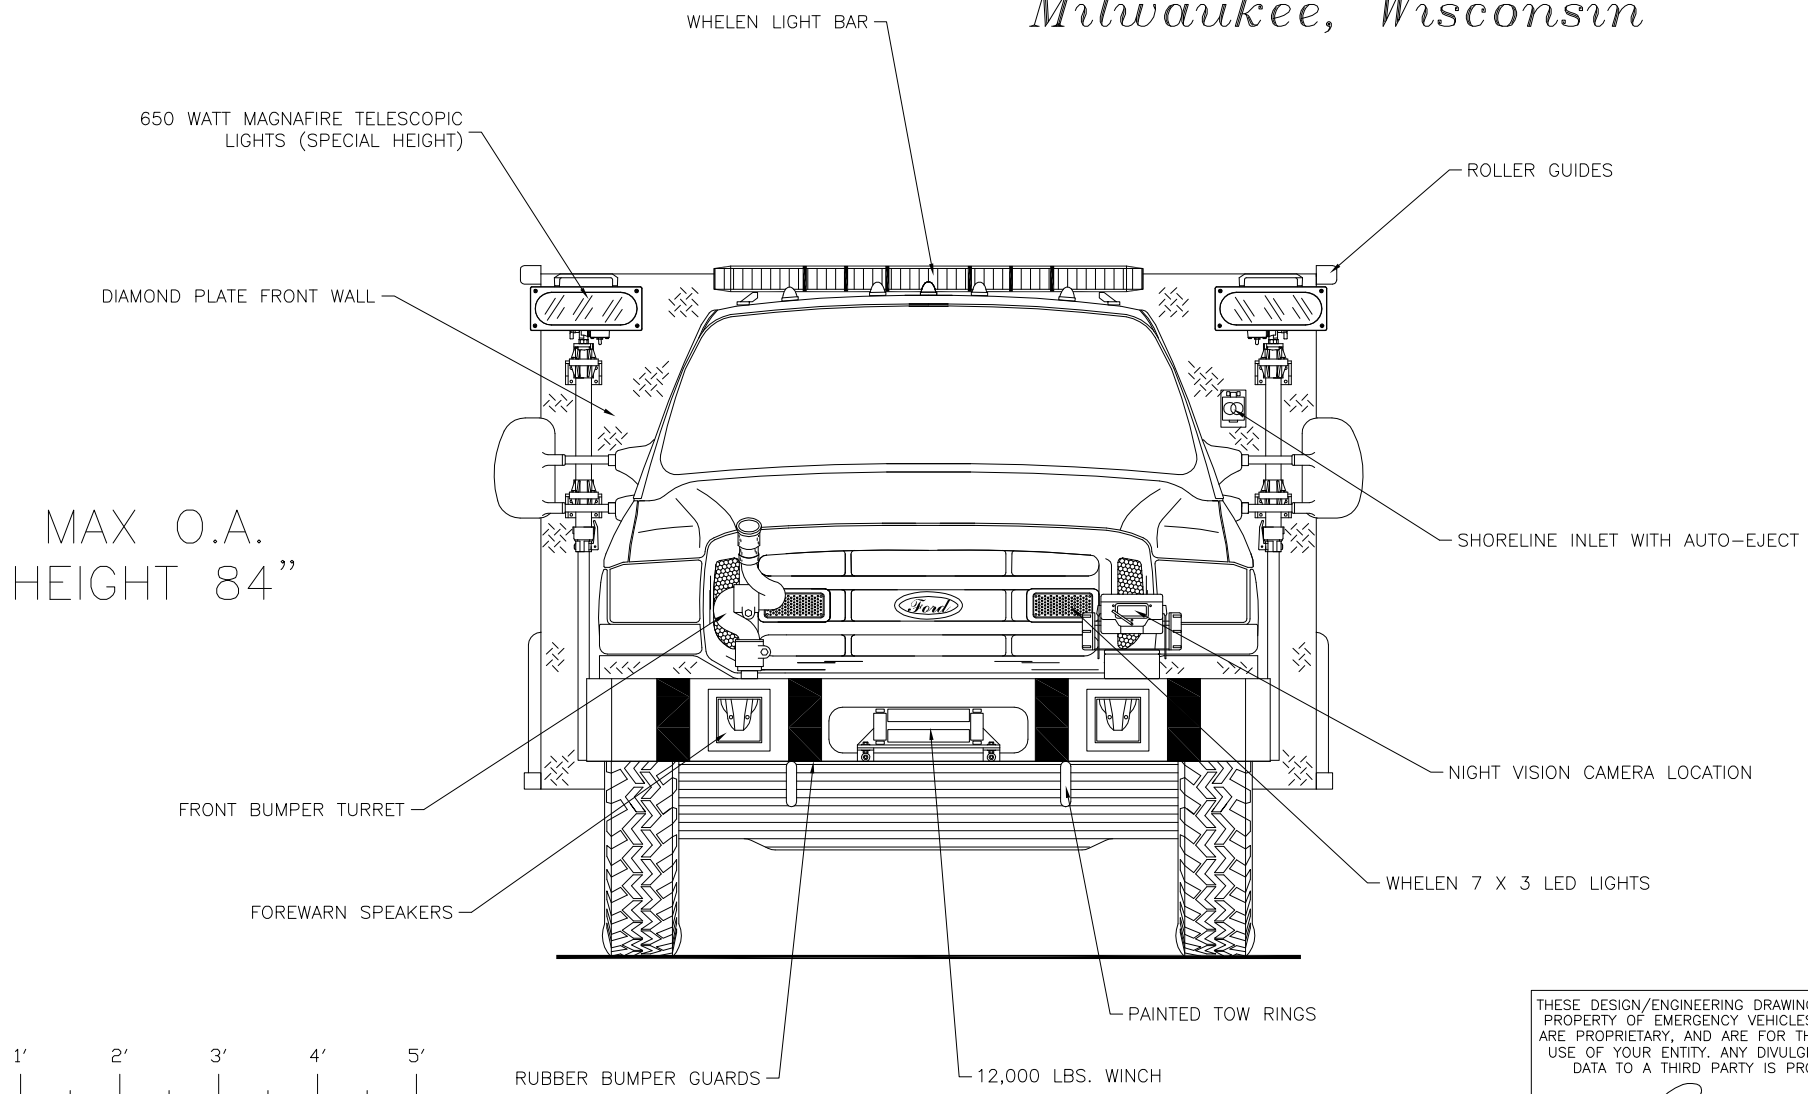

Front View

THESE DESIGN/ENGINEERING DRAWING(S) ARE THE PROPERTY OF EMERGENCY VEHICLES, INC. THEY ARE PROPRIETARY, AND ARE FOR THE EXCLUSIVE USE OF YOUR ENTITY. ANY DIVULGING OF THIS DATA TO A THIRD PARTY IS PROHIBITED.

[Signature] DATE: 07/31/02