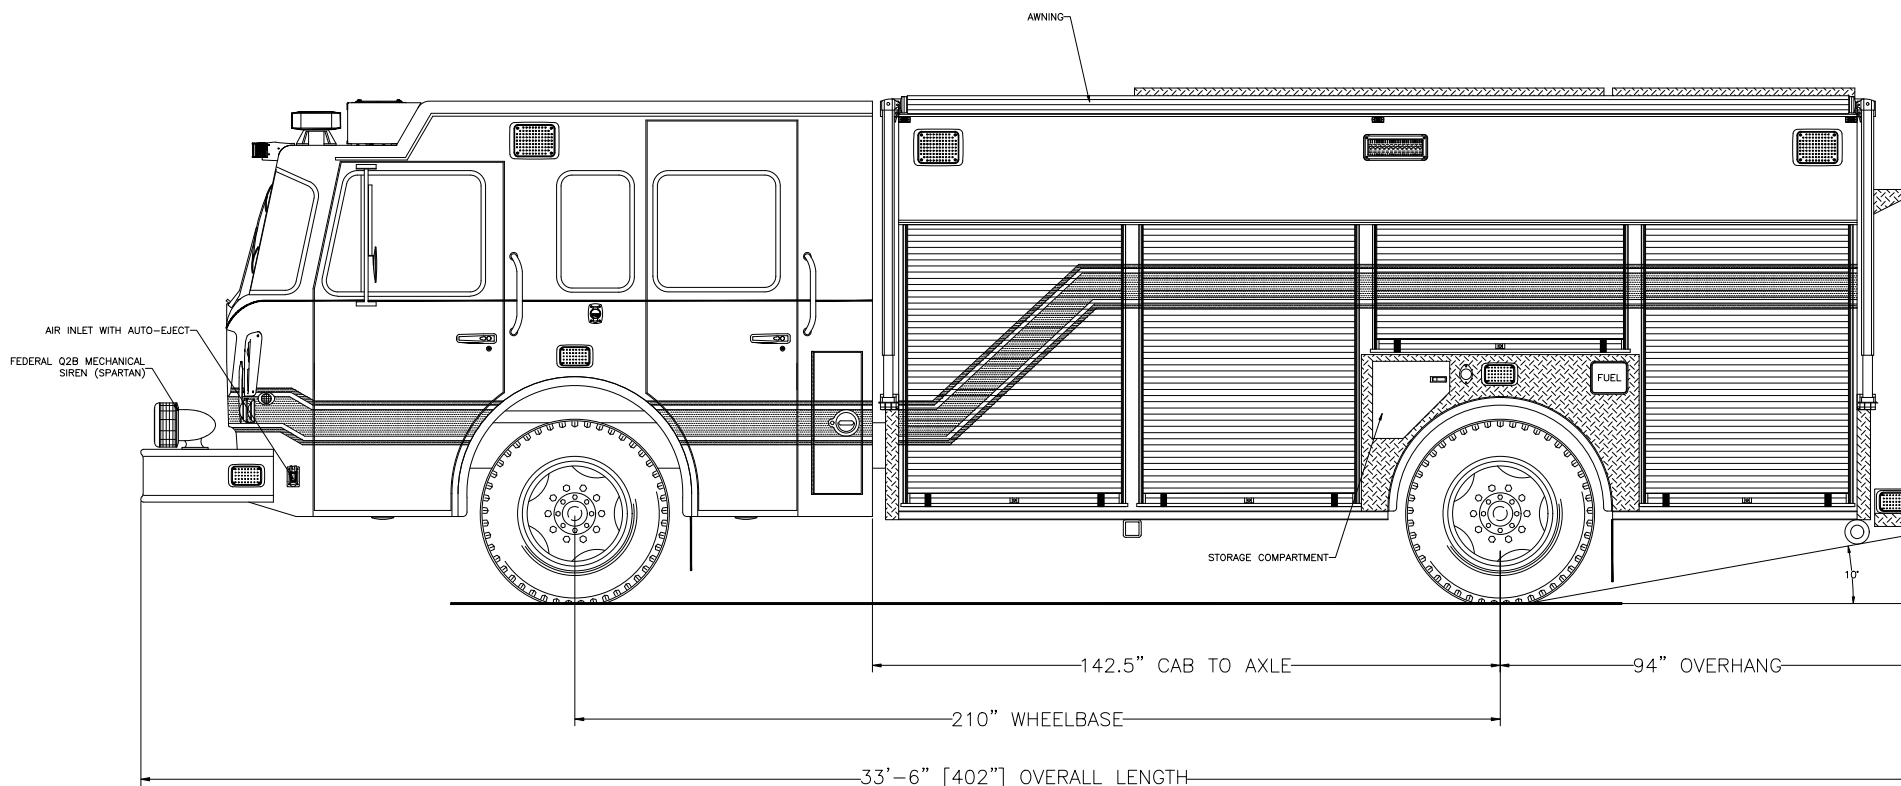

705 13TH STREET, LAKE PARK, FL
800-848-6652

*Coudersport Fire Company
Coudersport, Pennsylvania*

Streetside Overall

THESE DESIGN/ENGINEERING DRAWING(S) ARE THE PROPERTY OF EMERGENCY VEHICLES, INC. THEY ARE PROPRIETARY, AND ARE FOR THE EXCLUSIVE USE OF YOUR ENTITY. ANY DIVULGING OF THIS DATA TO A THIRD PARTY IS PROHIBITED.