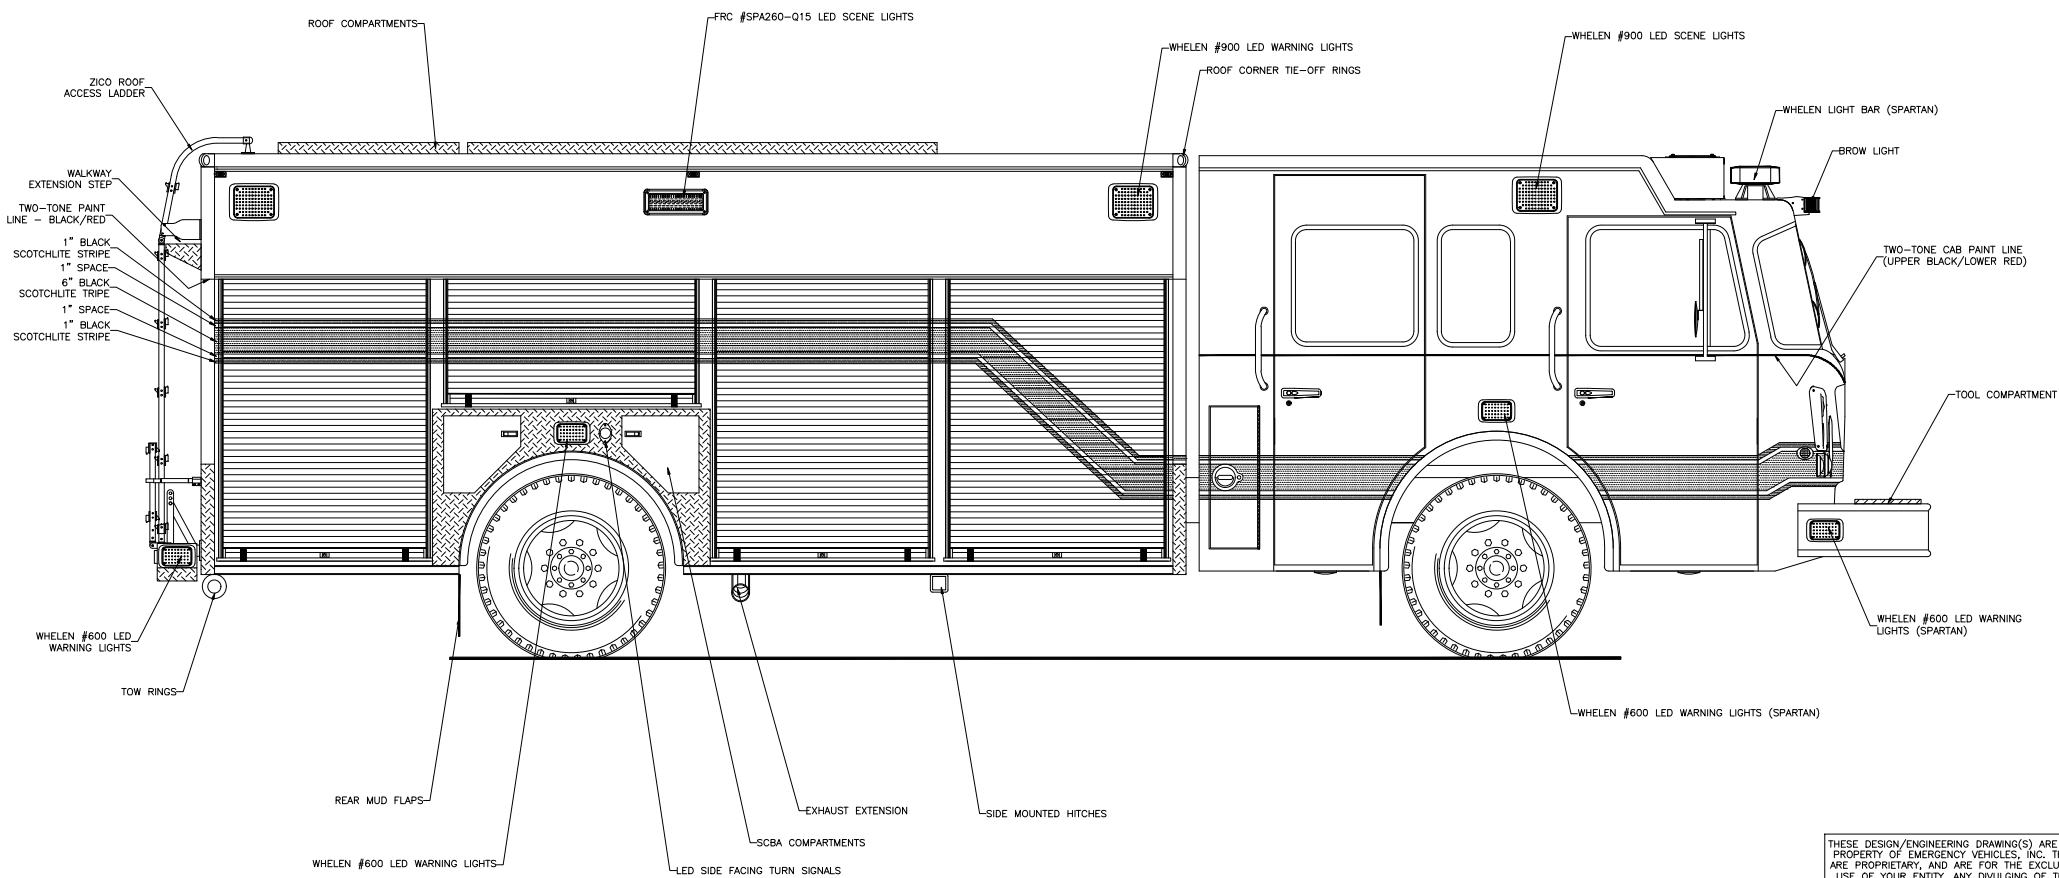

705 13TH STREET, LAKE PARK, FL
800-848-6652

Coudersport Fire Company Coudersport, Pennsylvania

THESE DESIGN/ENGINEERING DRAWING(S) ARE THE PROPERTY OF EMERGENCY VEHICLES, INC. THEY ARE PROPRIETARY, AND ARE FOR THE EXCLUSIVE USE OF YOUR ENTITY. ANY DIVULGING OF THIS DATA TO A THIRD PARTY IS PROHIBITED.

E. J. ... DATE: 01/12/16

REVISION 1	NS - 04/28/16
REVISION 2	NS - 06/08/16
REVISION 3	-
REVISION 4	-
REVISION 5	-

Curbside Overall