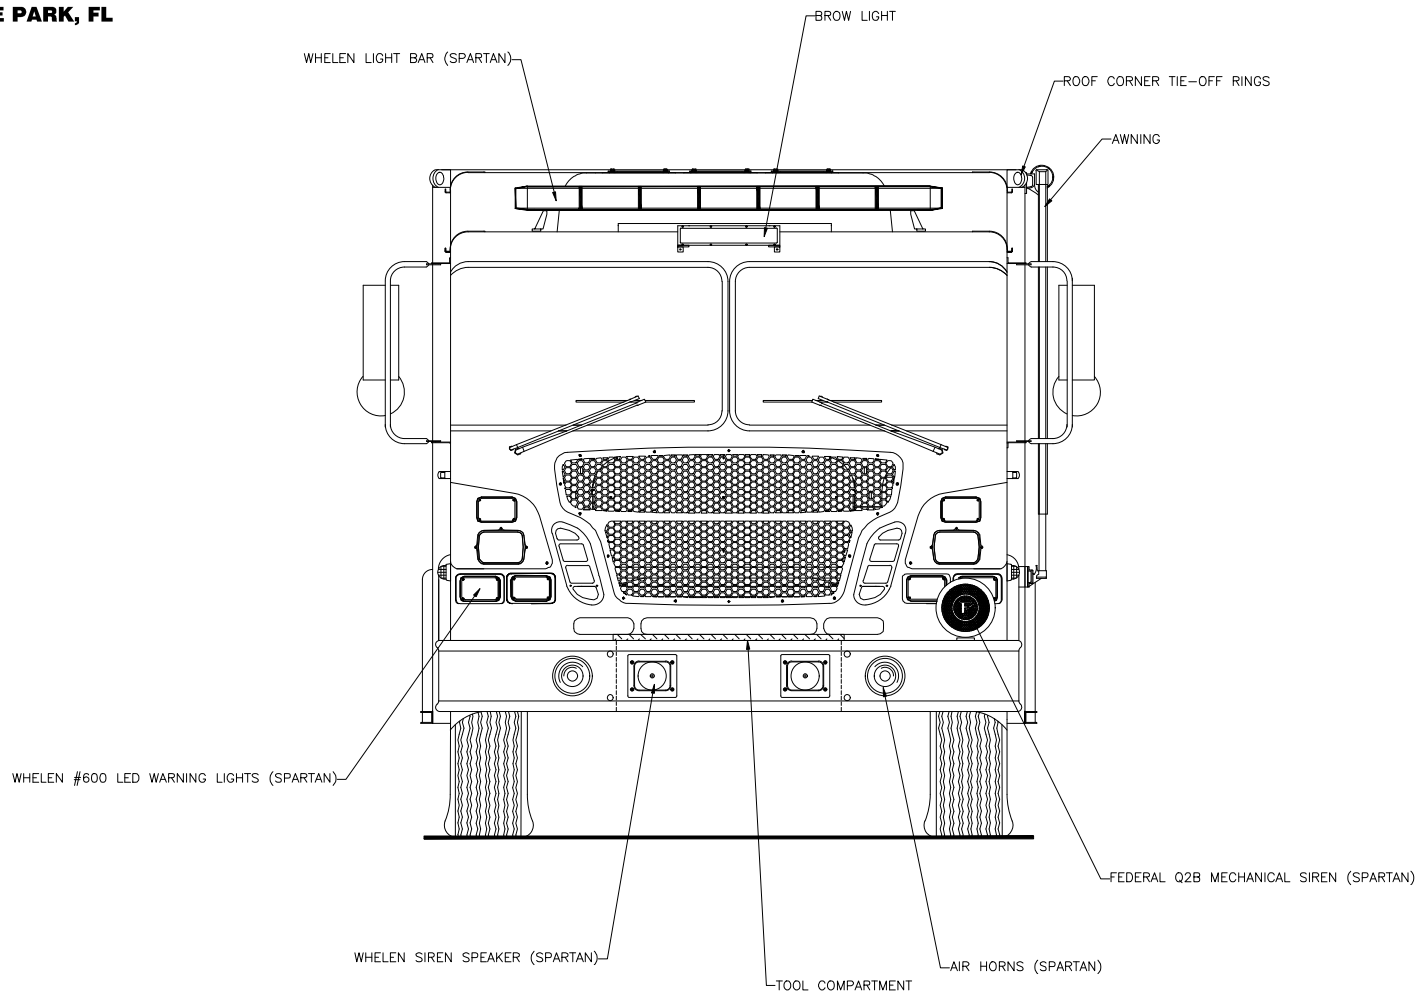

705 13TH STREET, LAKE PARK, FL
800-848-6652

*Coudersport Fire Company
Coudersport, Pennsylvania*

Front View

		DATE: 01/12/16
REVISION 1	NS	04/28/16
REVISION 2	NS	06/08/16
REVISION 3	-	-
REVISION 4	-	-
REVISION 5	-	-