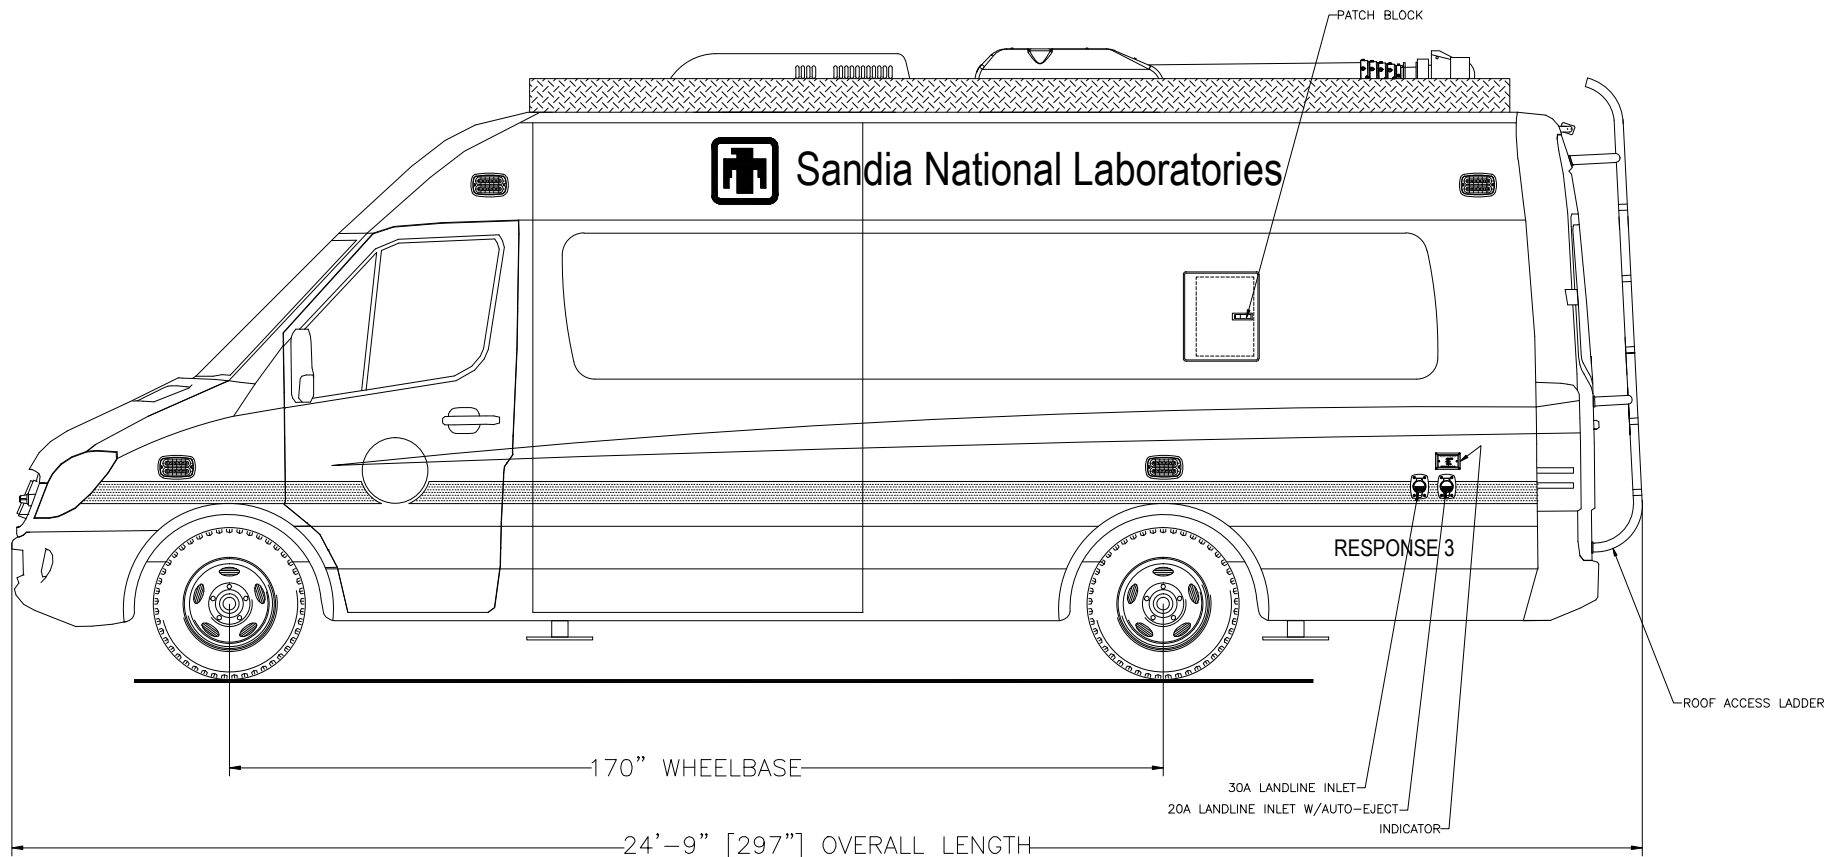

705 13TH STREET, LAKE PARK, FL
800-848-6652

Sandia National Laboratory Cargo Van Command Vehicle

Streetside Overall

		DATE: 07/18/14
REVISION 1	ACS	07/23/14
REVISION 2	NS	08/20/14
REVISION 3	-	-
REVISION 4	-	-
REVISION 5	-	-