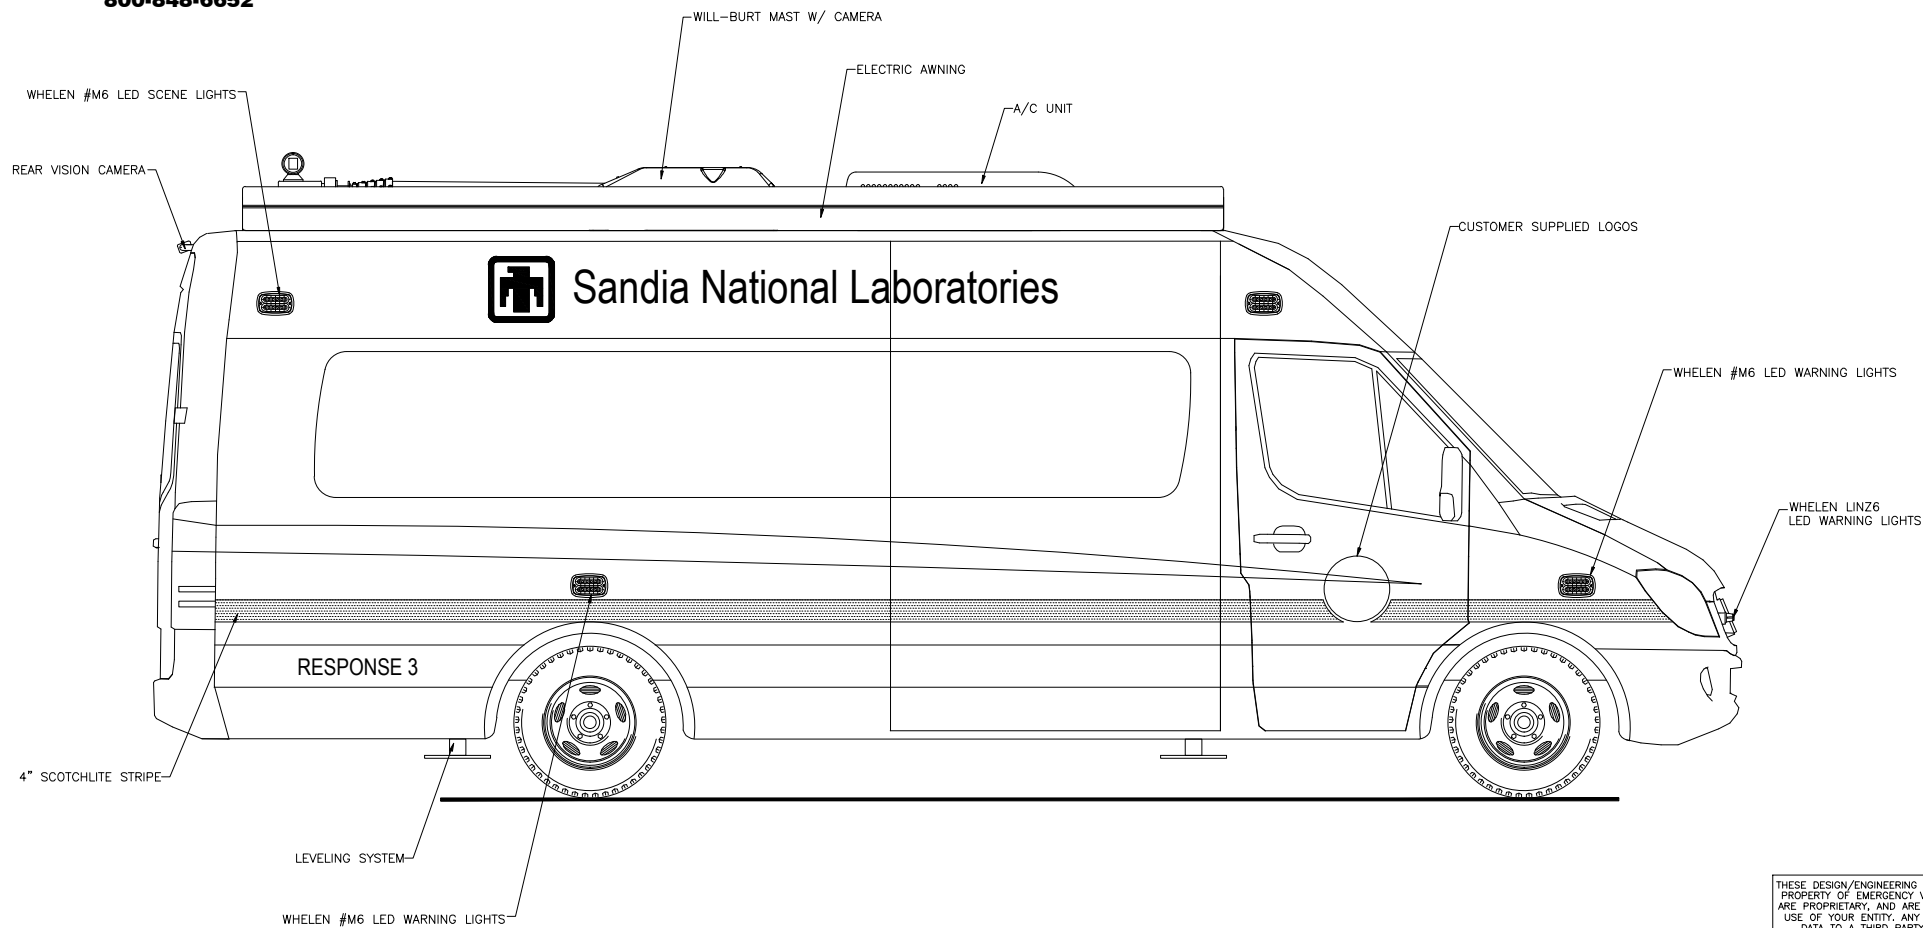

705 13TH STREET, LAKE PARK, FL
800-848-6652

Sandia National Laboratory Cargo Van Command Vehicle

		DATE: 07/18/14
REVISION 1	ACS	07/23/14
REVISION 2	NS	08/20/14
REVISION 3	-	-
REVISION 4	-	-
REVISION 5	-	-