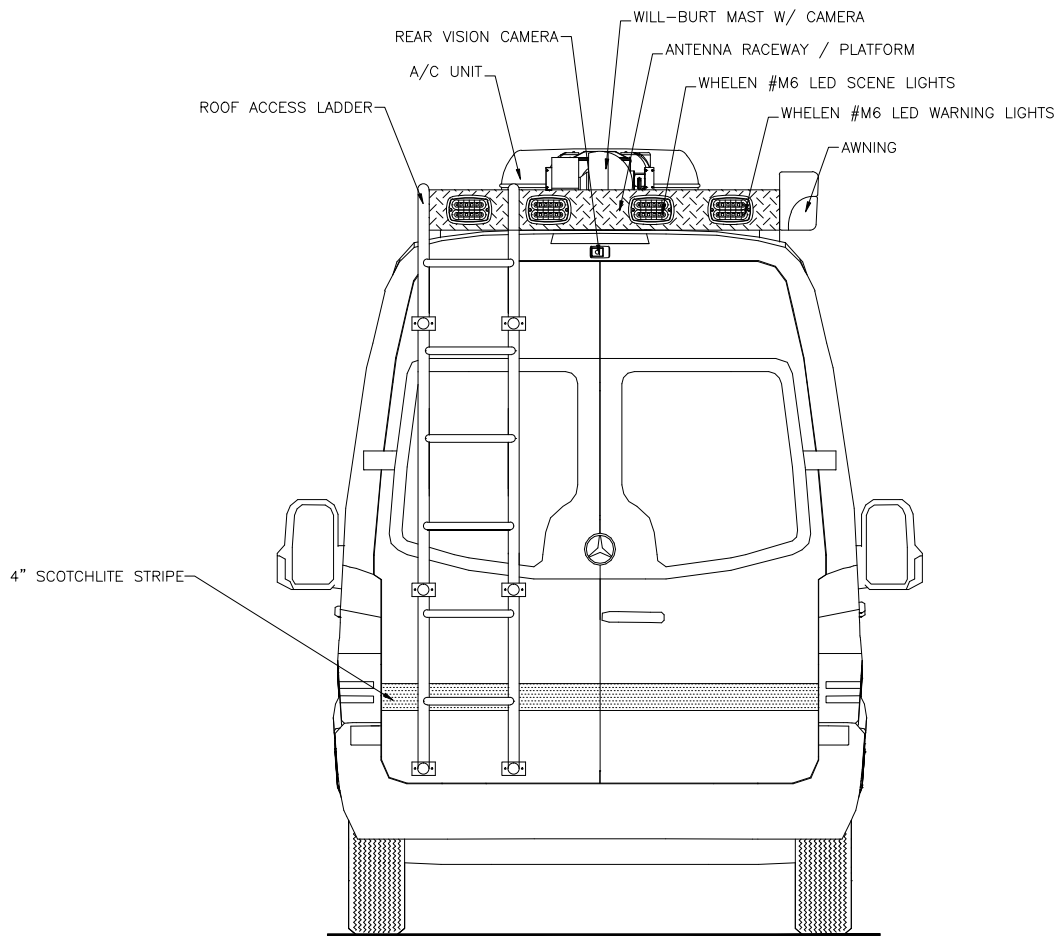

705 13TH STREET, LAKE PARK, FL
800-848-6652

Sandia National Laboratory Cargo Van Command Vehicle

Rear View

		DATE: 07/18/14
REVISION 1	ACS	07/23/14
REVISION 2	NS	08/20/14
REVISION 3	-	-
REVISION 4	-	-
REVISION 5	-	-