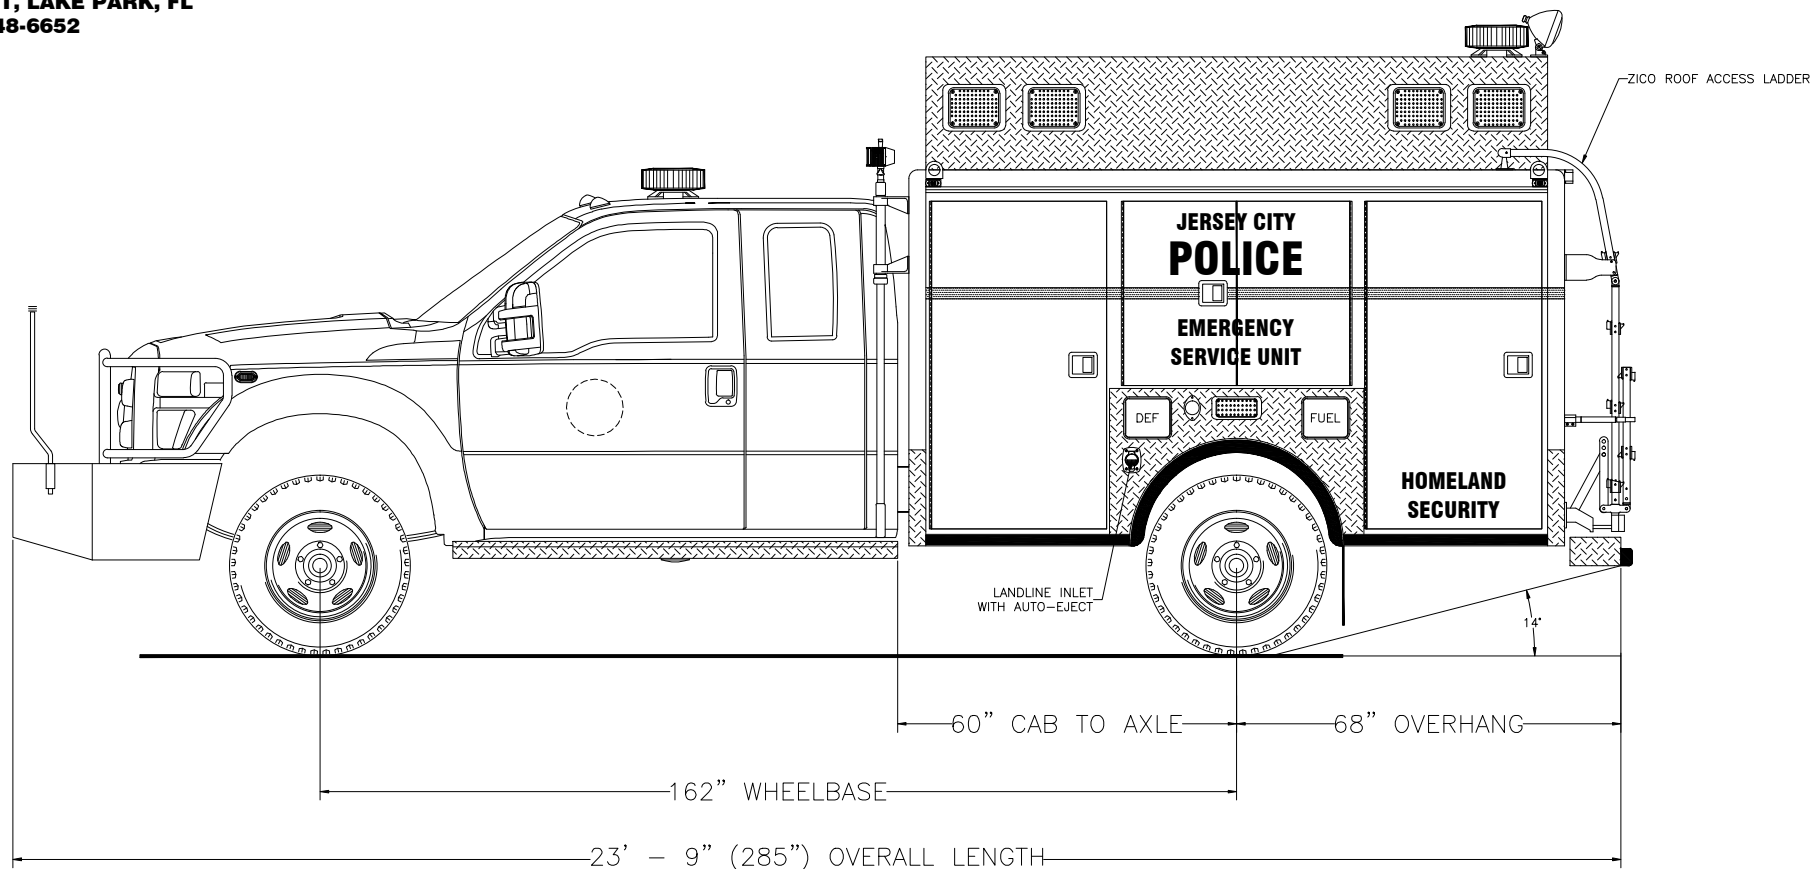

705 13TH STREET, LAKE PARK, FL
800-848-6652

*Jersey City Police Department
Jersey City, New Jersey*

		DATE: 07/15/11
REVISION 1	NS	05/31/12
REVISION 2	NS	09/10/12
REVISION 3	-	-
REVISION 4	-	-
REVISION 5	-	-