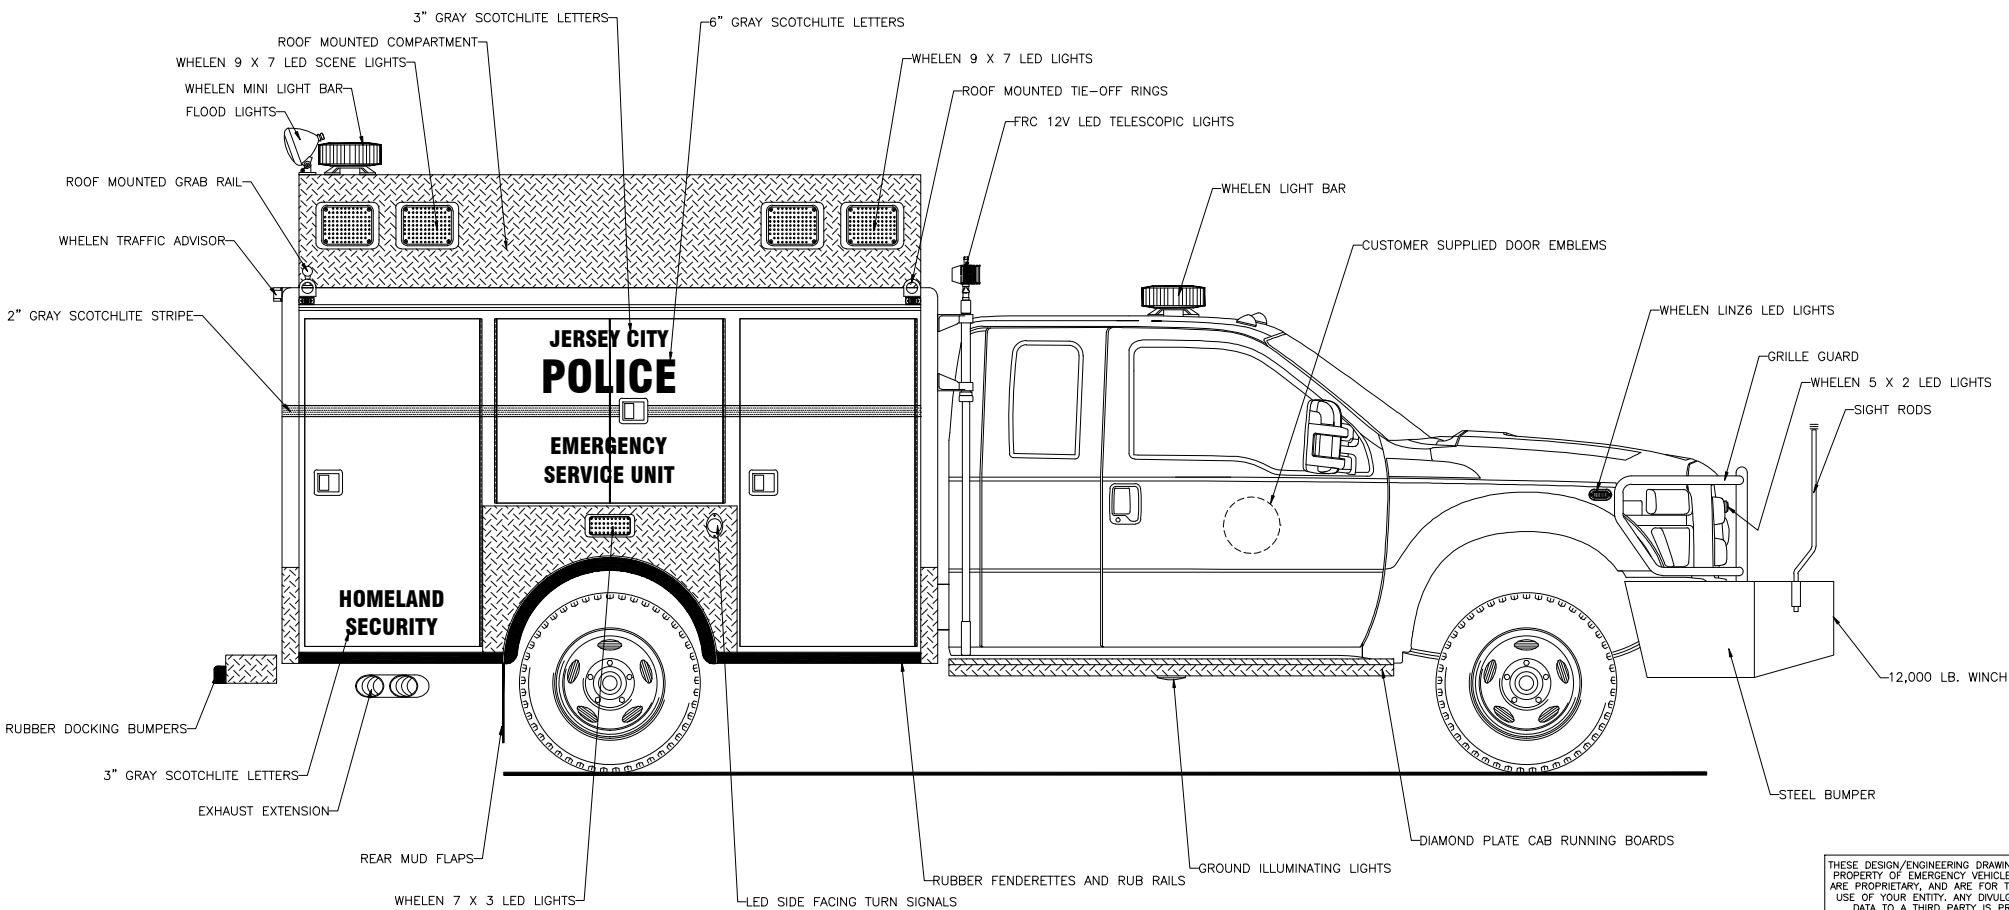

Streetside Overall

705 13TH STREET, LAKE PARK, FL
800-848-6652

Jersey City Police Department Jersey City, New Jersey

		DATE: 07/15/11
REVISION 1	NS	05/31/12
REVISION 2	NS	09/10/12
REVISION 3	-	-
REVISION 4	-	-
REVISION 5	-	-