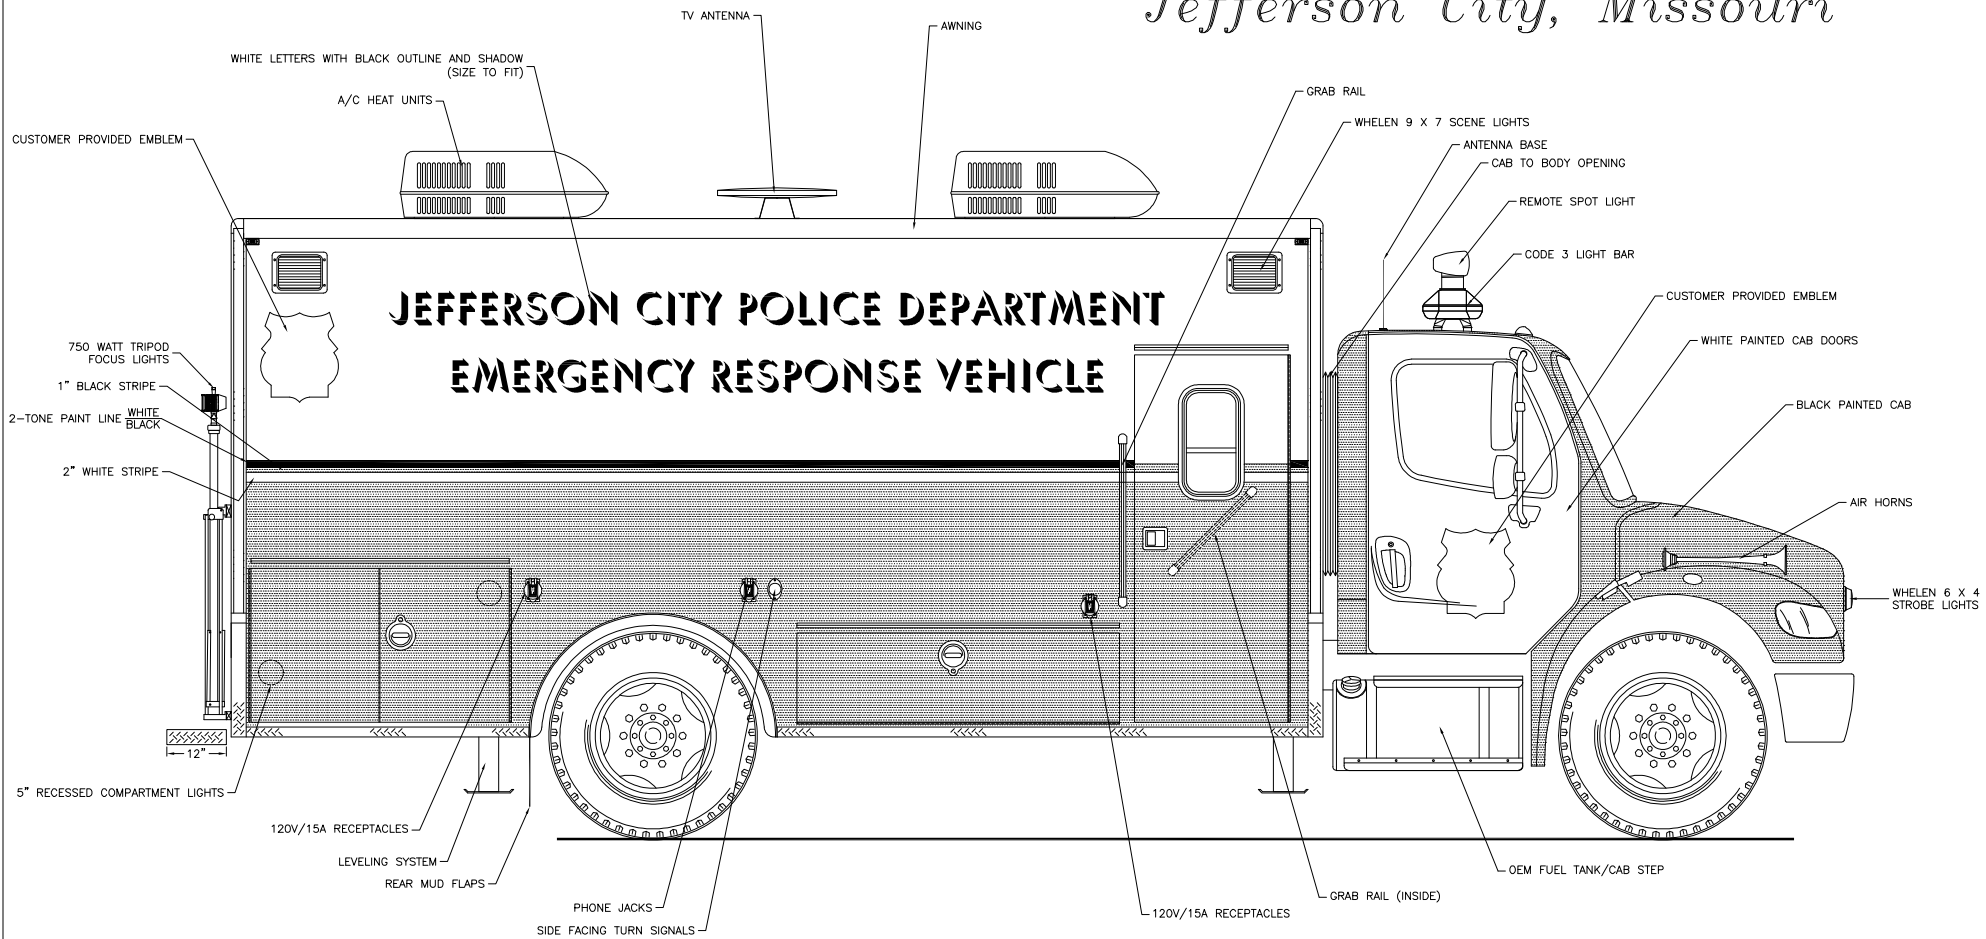

EMERGENCY VEHICLES, INC.

*Jefferson City Police Dept.
Jefferson City, Missouri*

Curbside Overall

THESE DESIGN/ENGINEERING DRAWING(S) ARE THE PROPERTY OF EMERGENCY VEHICLES, INC. THEY ARE PROPRIETARY, AND ARE FOR THE EXCLUSIVE USE OF YOUR ENTITY. ANY DIVULGING OF THIS DATA TO A THIRD PARTY IS PROHIBITED.

[Signature] DATE: 04/01/04