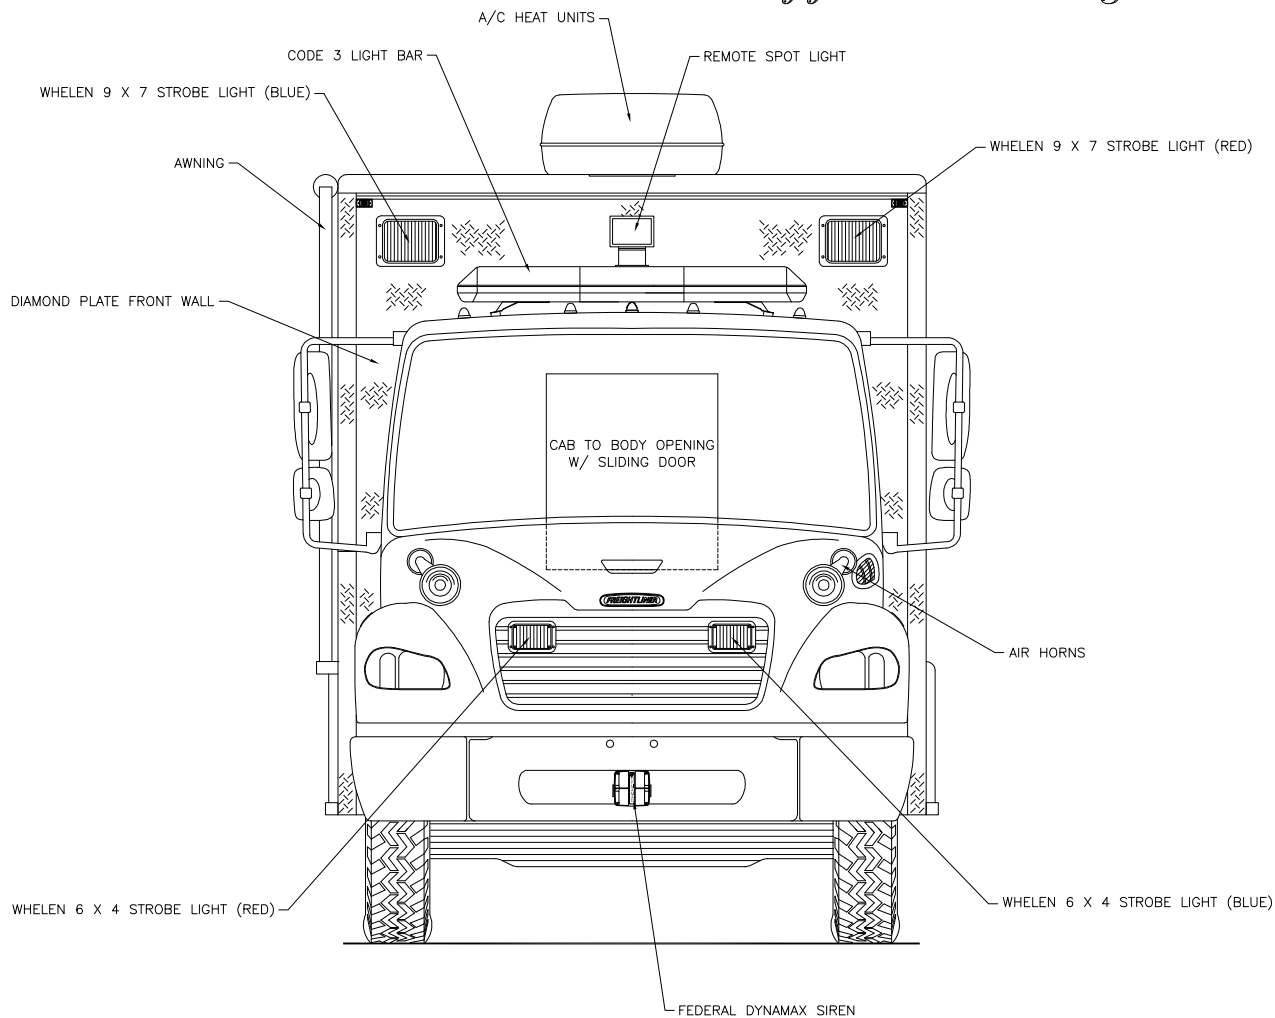

Front View

THESE DESIGN/ENGINEERING DRAWING(S) ARE THE PROPERTY OF EMERGENCY VEHICLES, INC. THEY ARE PROPRIETARY, AND ARE FOR THE EXCLUSIVE USE OF YOUR ENTITY. ANY DIVULGING OF THIS DATA TO A THIRD PARTY IS PROHIBITED.

[Signature] DATE: 04/01/04