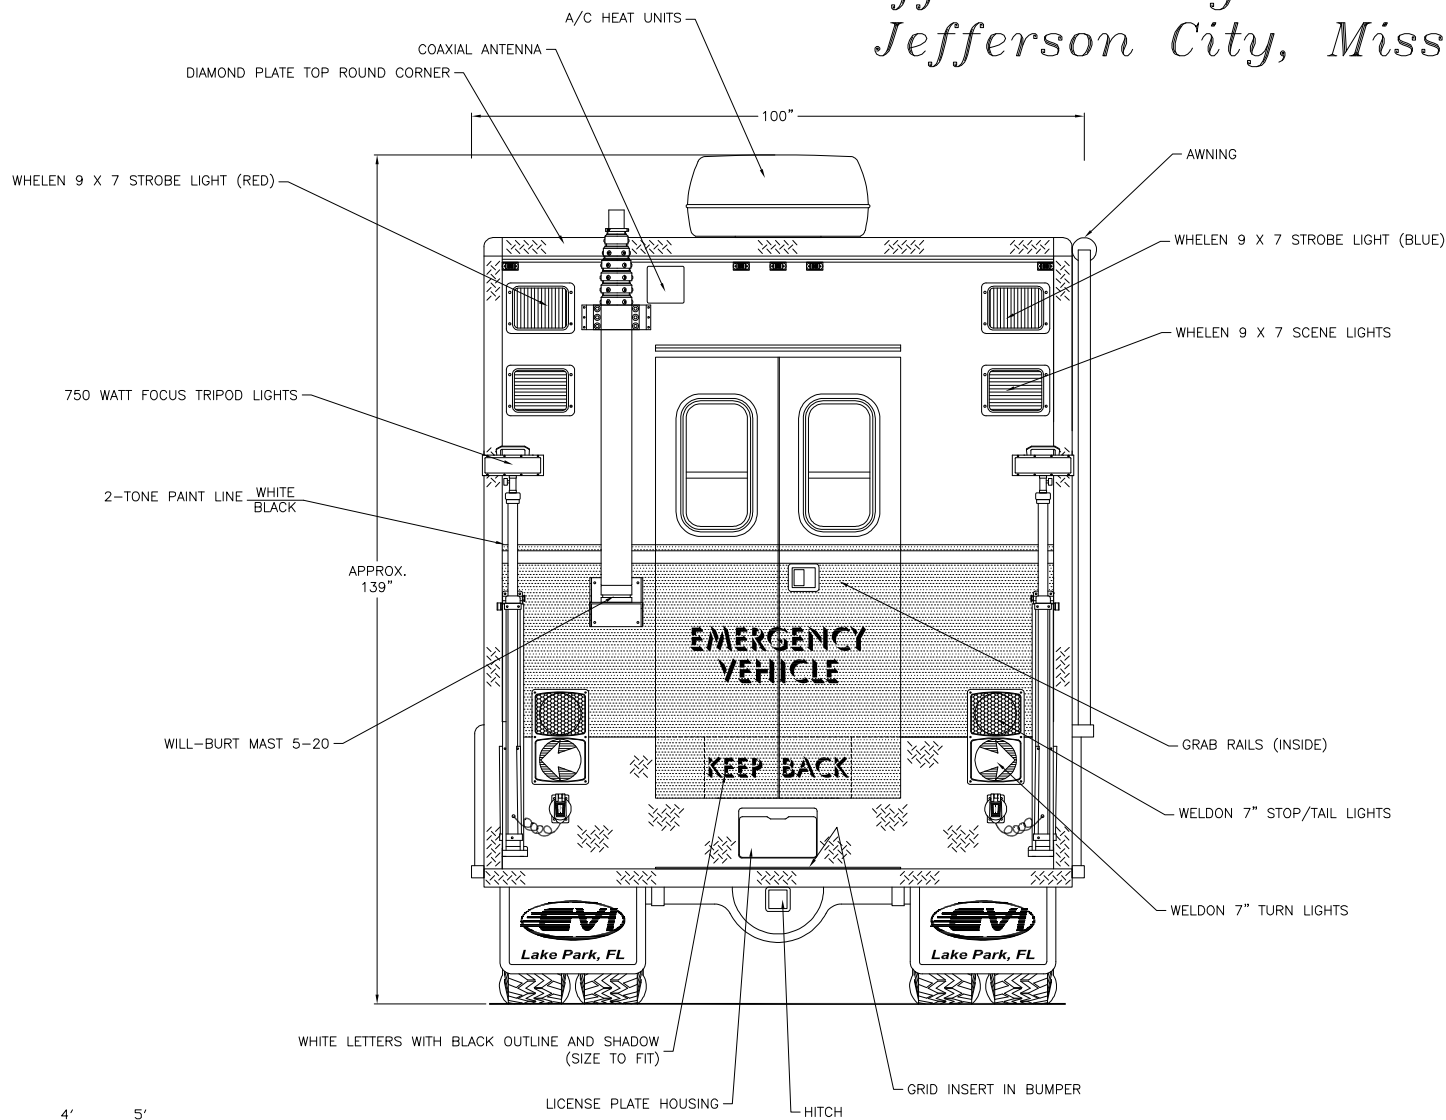

Rear View

[Signature] DATE: 04/01/04