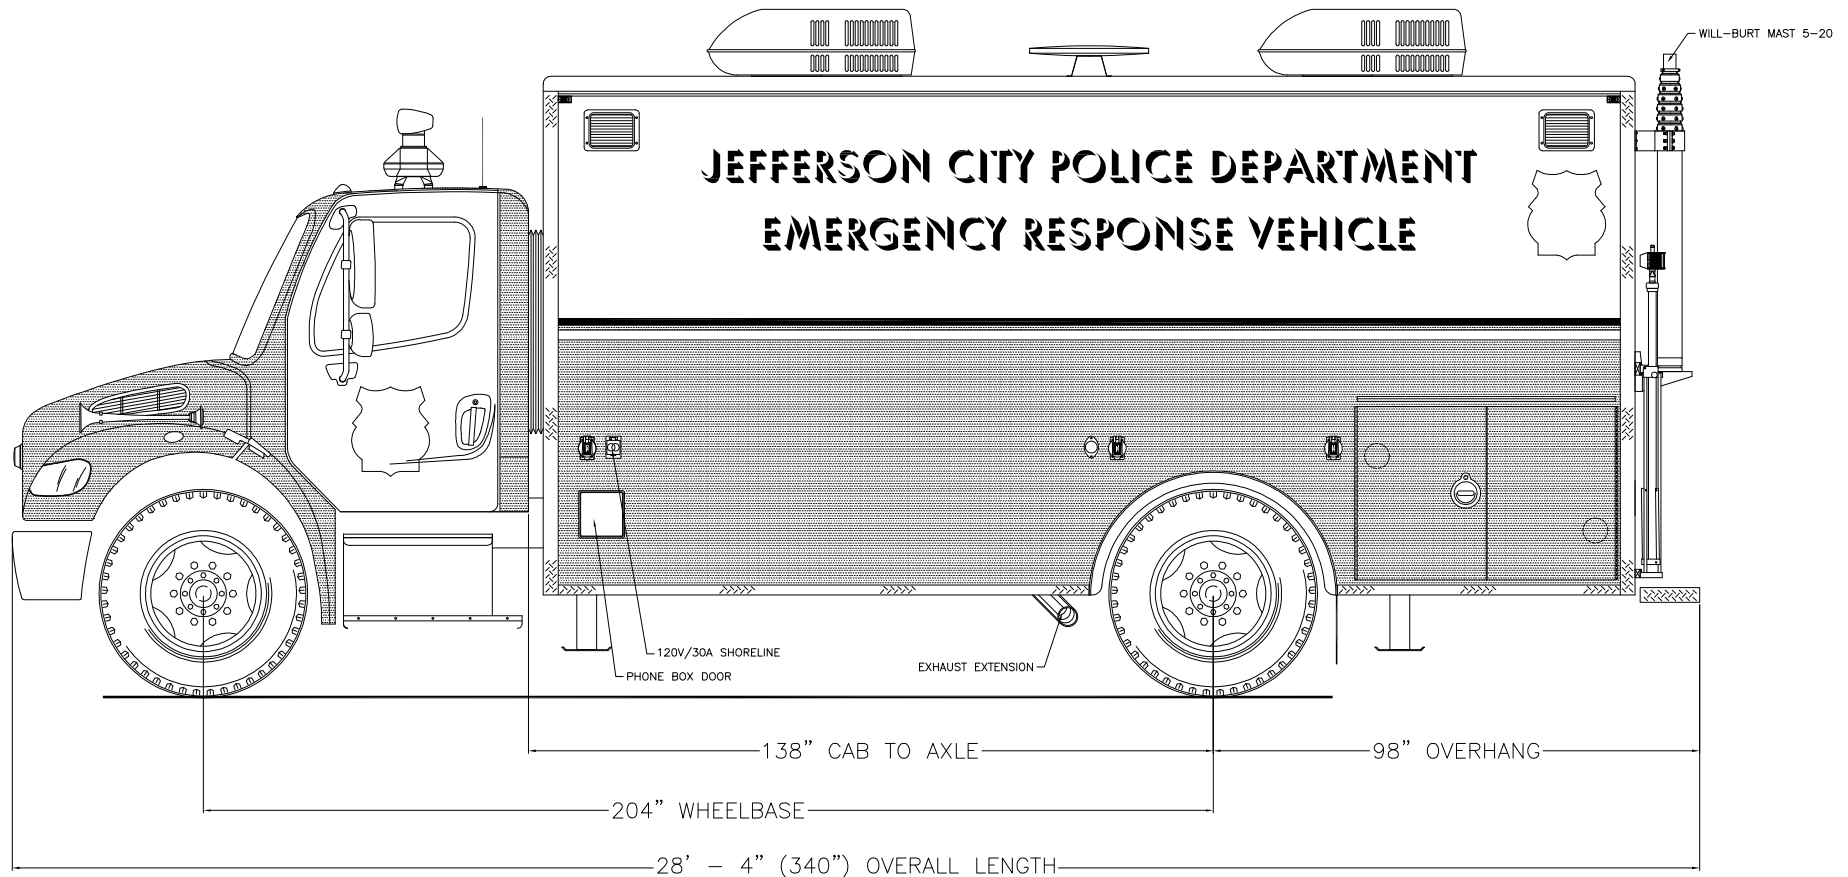

EMERGENCY VEHICLES, INC.

*Jefferson City Police Dept.
Jefferson City, Missouri*

Streetside Overall

THESE DESIGN/ENGINEERING DRAWING(S) ARE THE PROPERTY OF EMERGENCY VEHICLES, INC. THEY ARE PROPRIETARY, AND ARE FOR THE EXCLUSIVE USE OF YOUR ENTITY. ANY DIVULGING OF THIS DATA TO A THIRD PARTY IS PROHIBITED.