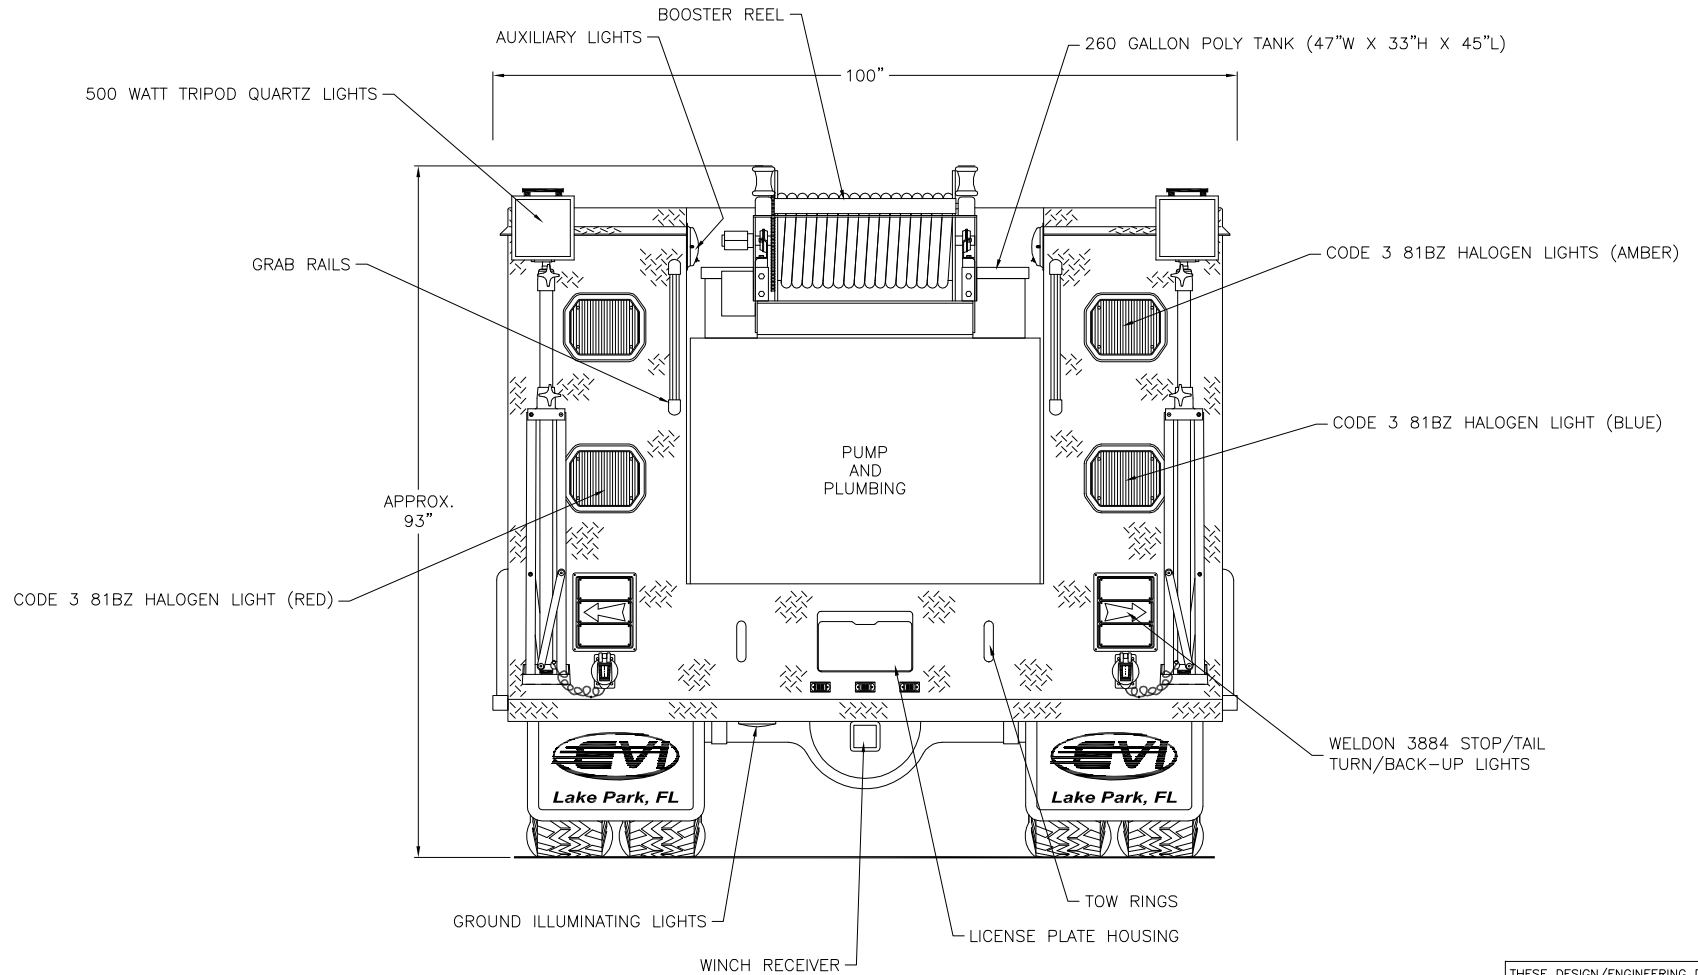

*Rockwell City Fire Department
Rockwell City, Iowa*

Rear View

THESE DESIGN/ENGINEERING DRAWING(S) ARE THE PROPERTY OF EMERGENCY VEHICLES, INC. THEY ARE PROPRIETARY, AND ARE FOR THE EXCLUSIVE USE OF YOUR ENTITY. ANY DIVULGING OF THIS DATA TO A THIRD PARTY IS PROHIBITED.

[Signature] DATE: 12/02/03