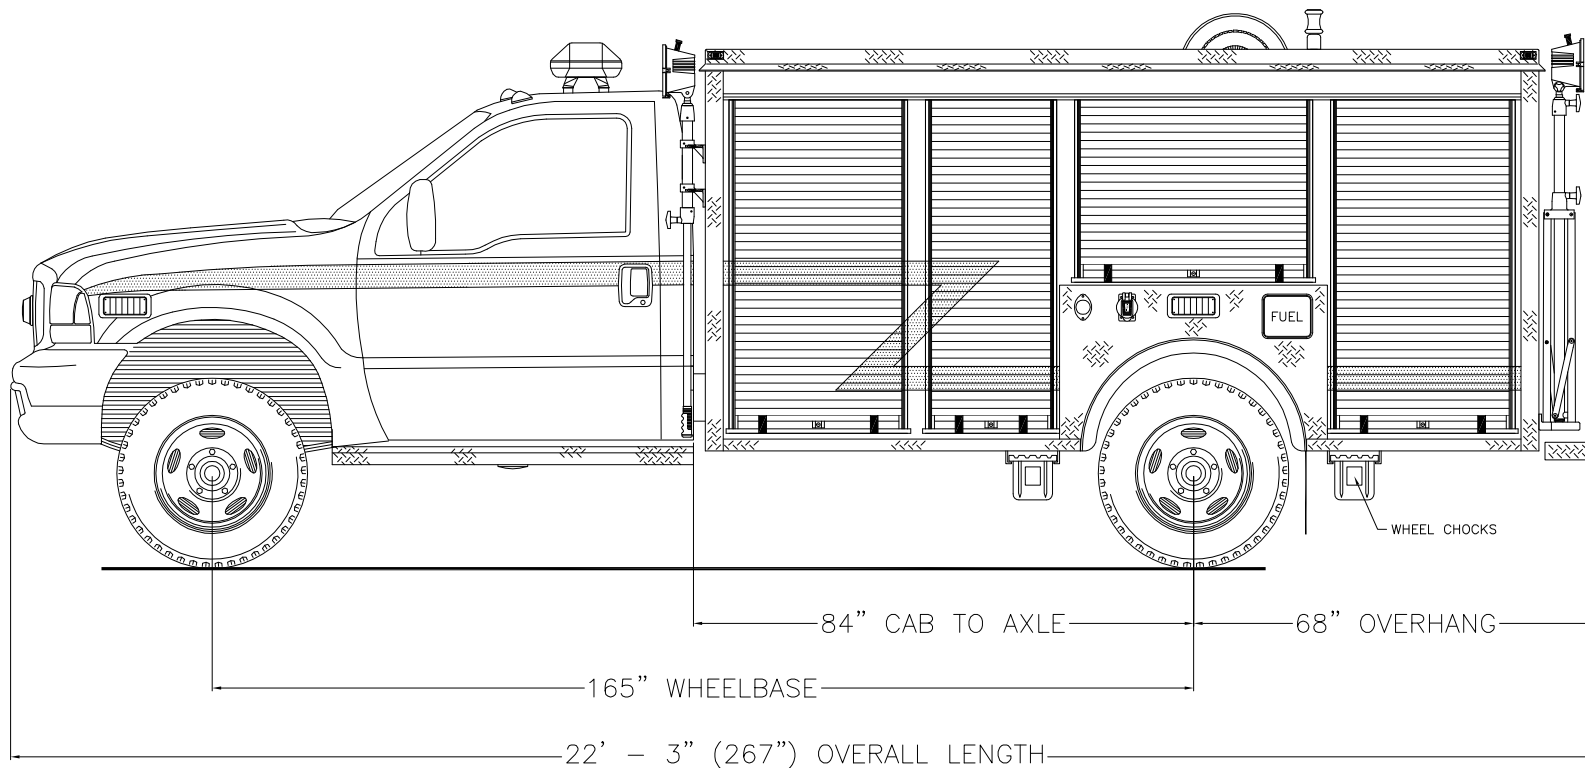

EMERGENCY VEHICLES, INC.

*Rockwell City Fire Department
Rockwell City, Iowa*

Streetside Overall

THESE DESIGN/ENGINEERING DRAWING(S) ARE THE PROPERTY OF EMERGENCY VEHICLES, INC. THEY ARE PROPRIETARY, AND ARE FOR THE EXCLUSIVE USE OF YOUR ENTITY. ANY DIVULGING OF THIS DATA TO A THIRD PARTY IS PROHIBITED.

[Signature] DATE: 12/02/03