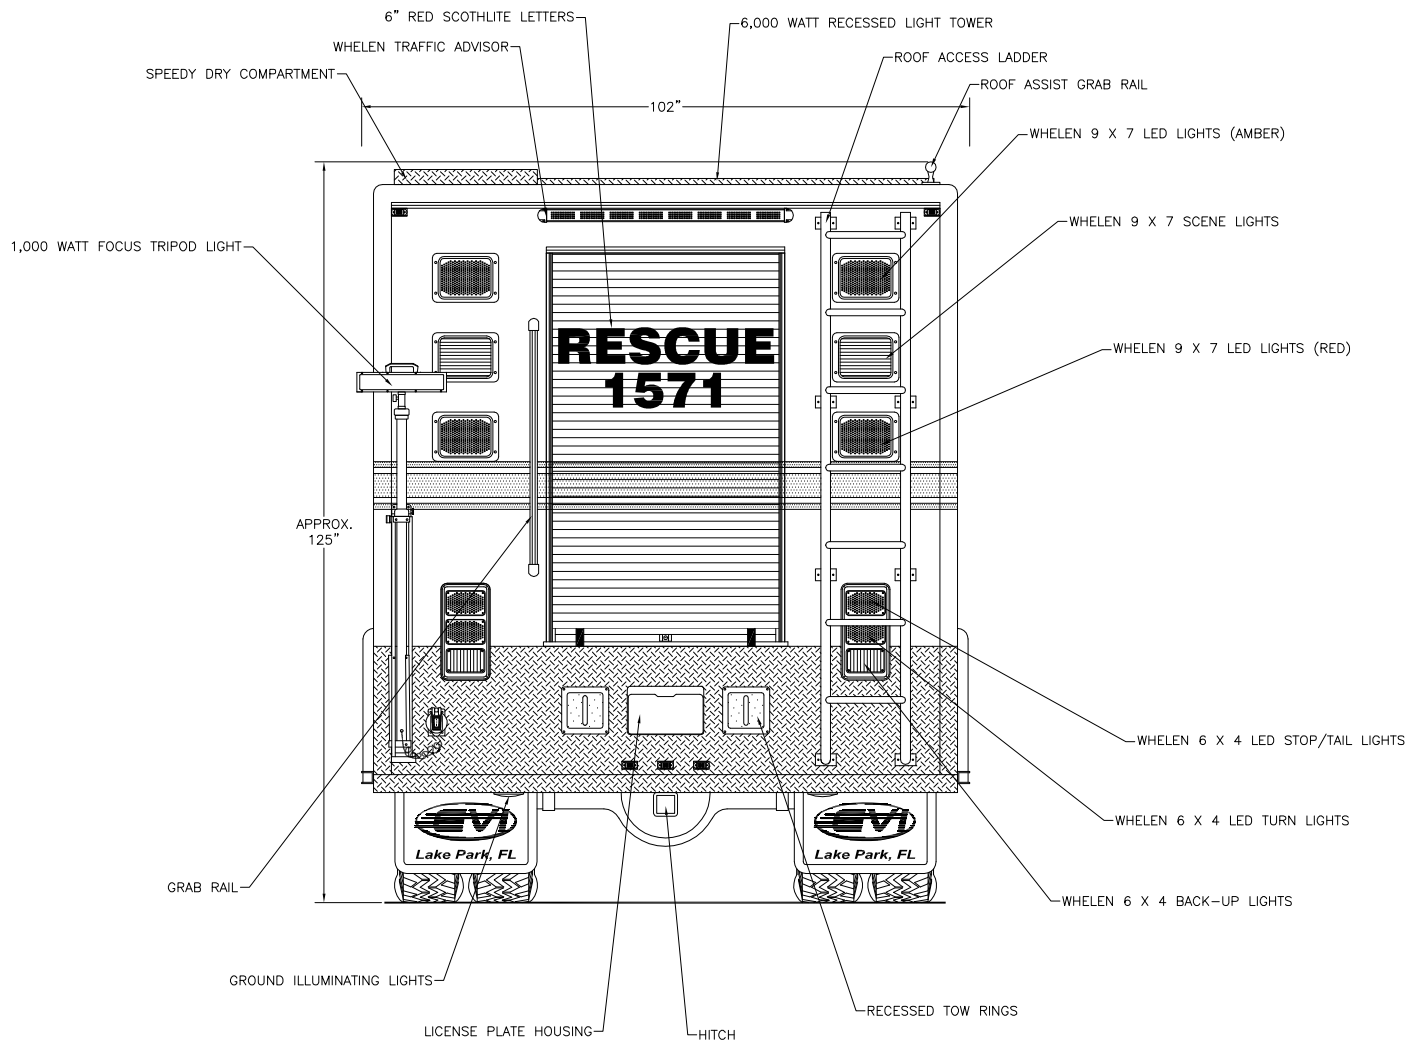

Rear View

THESE DESIGN/ENGINEERING DRAWING(S) ARE THE PROPERTY OF EMERGENCY VEHICLES, INC. THEY ARE PROPRIETARY, AND ARE FOR THE EXCLUSIVE USE OF YOUR ENTITY. ANY DIVULGING OF THIS DATA TO A THIRD PARTY IS PROHIBITED.

E.V. Inc. DATE: 04/05/06

REVISION 1	NS - 01/26/07
REVISION 2	NS - 03/05/07
REVISION 3	NS - 03/29/07
REVISION 4	-
REVISION 5	-