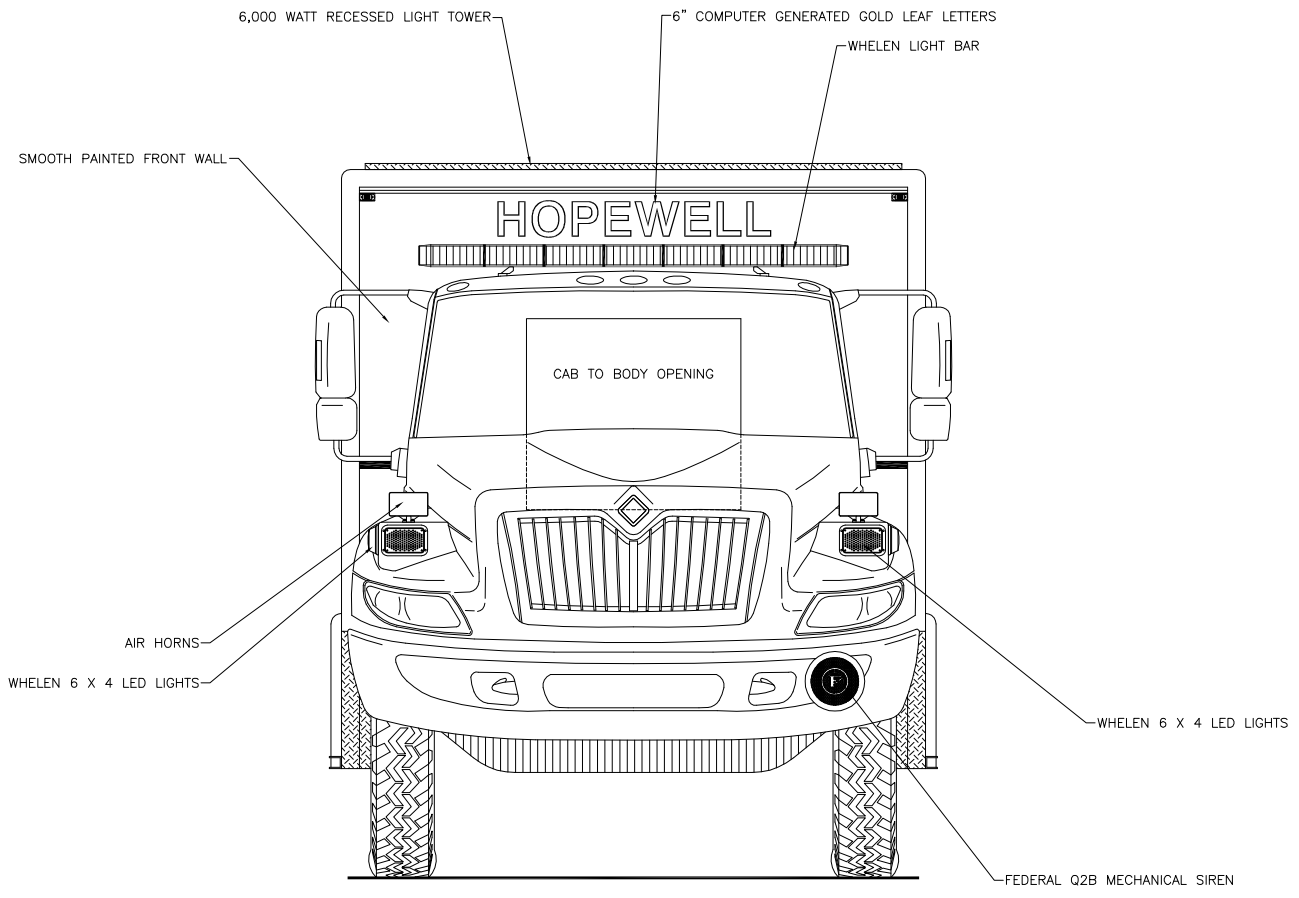

Front View

THESE DESIGN/ENGINEERING DRAWING(S) ARE THE PROPERTY OF EMERGENCY VEHICLES, INC. THEY ARE PROPRIETARY, AND ARE FOR THE EXCLUSIVE USE OF YOUR ENTITY. ANY DIVULGING OF THIS DATA TO A THIRD PARTY IS PROHIBITED.

E.V. Inc. DATE: 04/05/06

REVISION 1	NS - 01/26/07
REVISION 2	NS - 03/05/07
REVISION 3	-
REVISION 4	-
REVISION 5	-