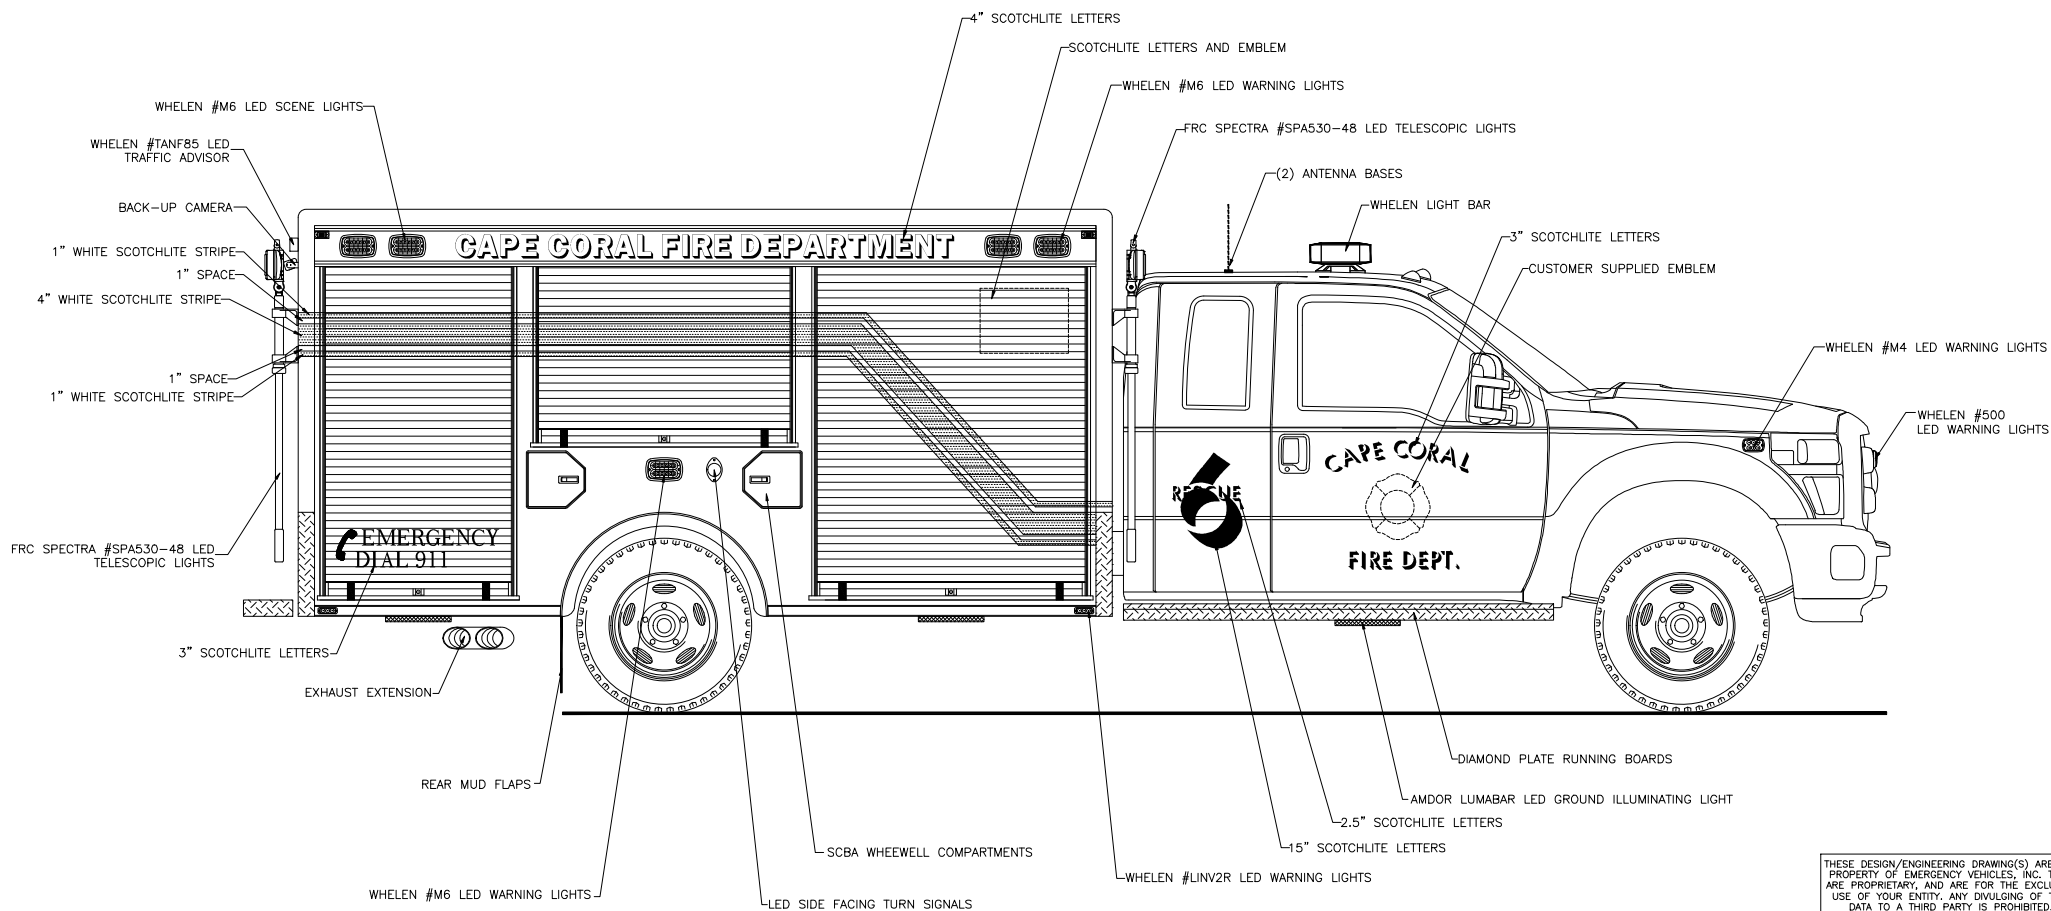

705 13TH STREET, LAKE PARK, FL
800-848-6652

Cape Coral Fire Department Cape Coral, Florida

Curbside Overall

REVISION 1	ACS - 08/04/16
REVISION 2	ACS - 08/16/16
REVISION 3	NS - 02/14/17
REVISION 4	NS - 08/19/16
REVISION 5	-