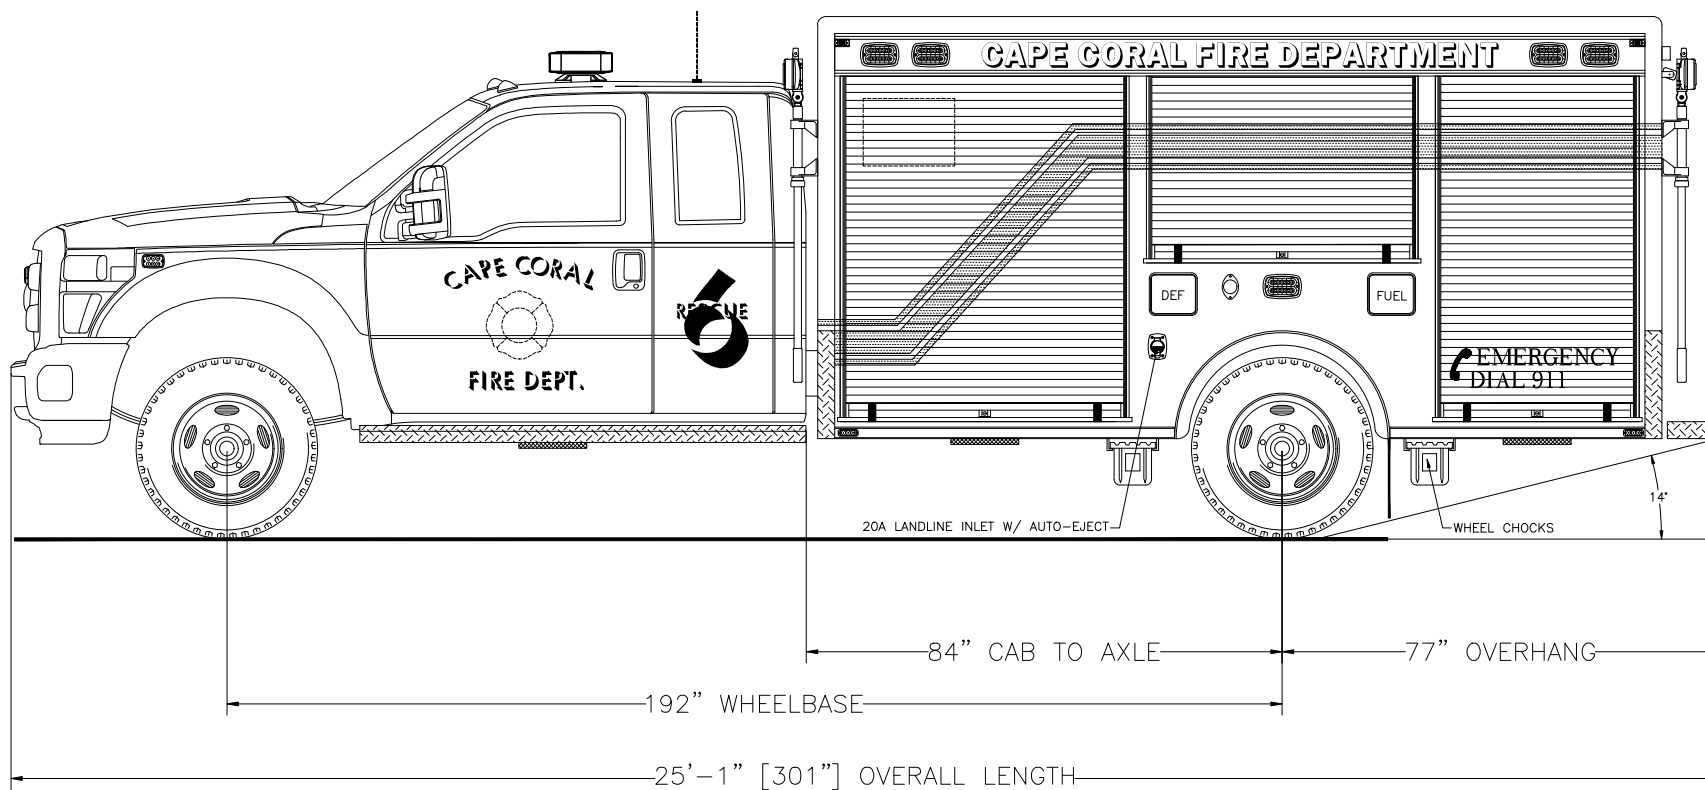

705 13TH STREET, LAKE PARK, FL
800-848-6652

*Cape Coral Fire Department
Cape Coral, Florida*

Streetside Overall

		DATE: 12/15/15
REVISION 1	ACS	08/04/16
REVISION 2	ACS	08/16/16
REVISION 3	NS	08/19/16
REVISION 4	NS	02/14/17
REVISION 5	-	-