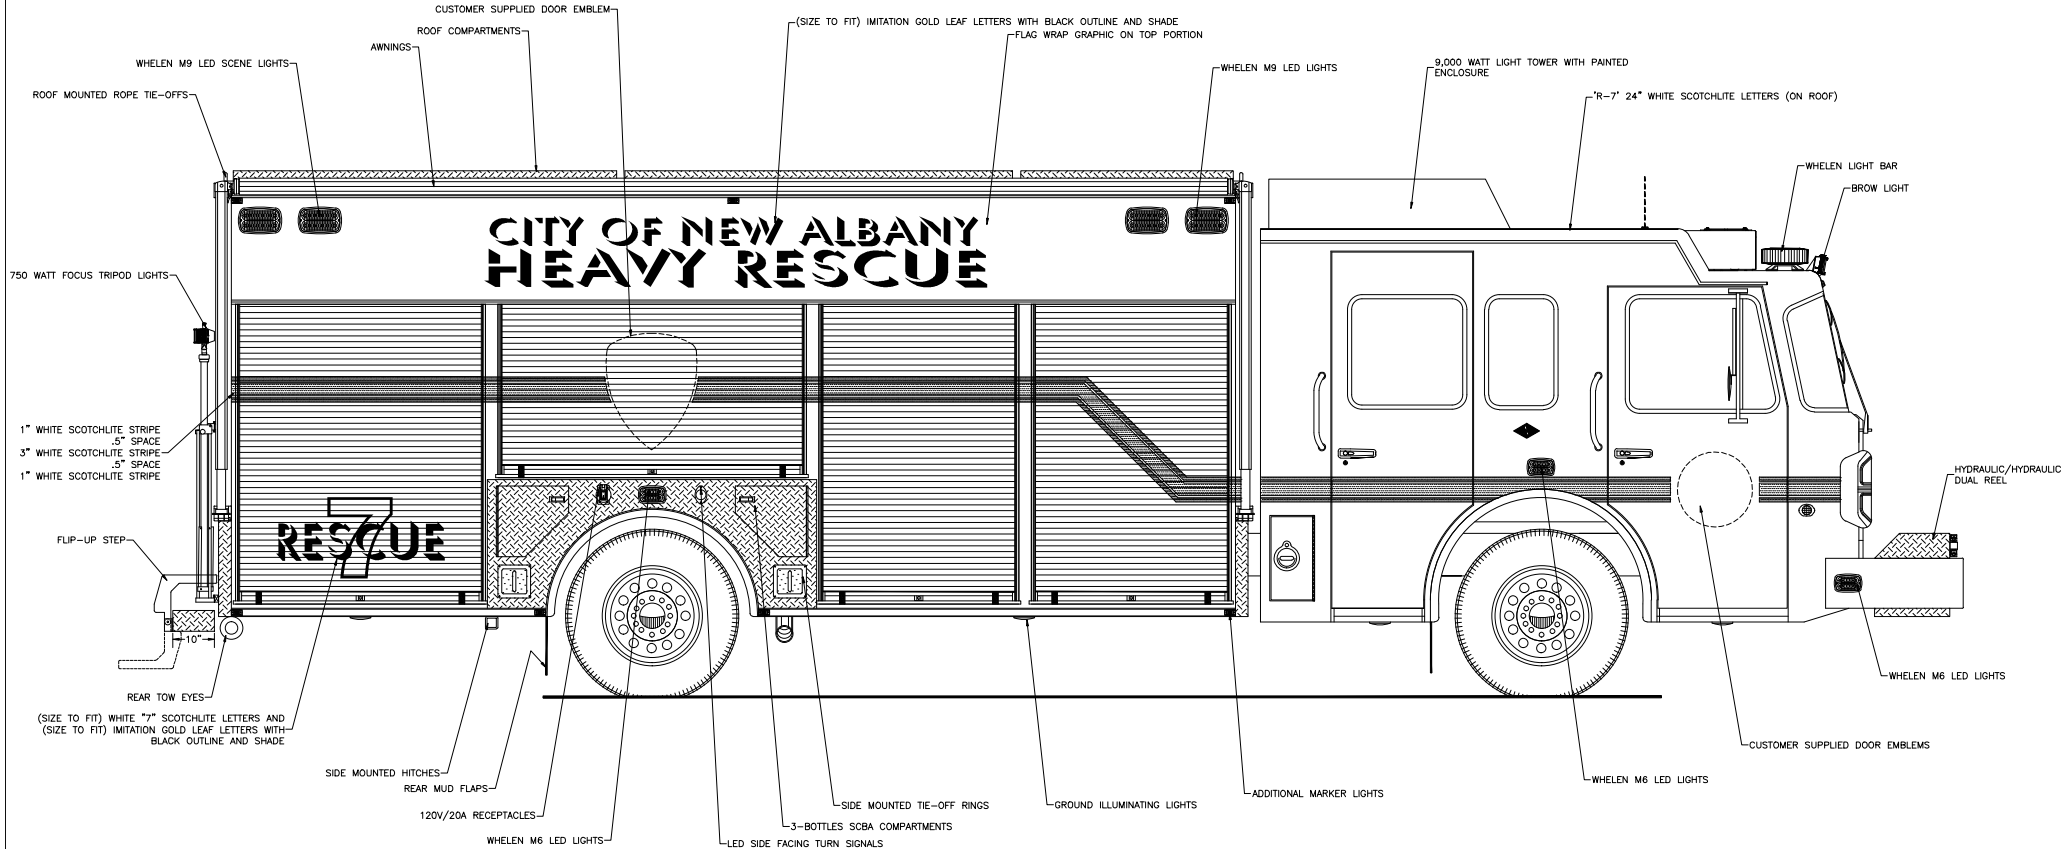

705 13TH STREET, LAKE PARK, FL
800-848-6652

New Albany Fire Department New Albany, Indiana

THESE DESIGN/ENGINEERING DRAWING(S) ARE THE PROPERTY OF EMERGENCY VEHICLES, INC. THEY ARE PROPRIETARY, AND ARE FOR THE EXCLUSIVE USE OF YOUR ENTITY. ANY DIVULGING OF THIS DATA TO A THIRD PARTY IS PROHIBITED.

E. J. ... DATE: 05/10/12

REVISION 1	NS - 11/26/12
REVISION 2	NS - 12/19/12
REVISION 3	-
REVISION 4	-
REVISION 5	-

Curbside Overall