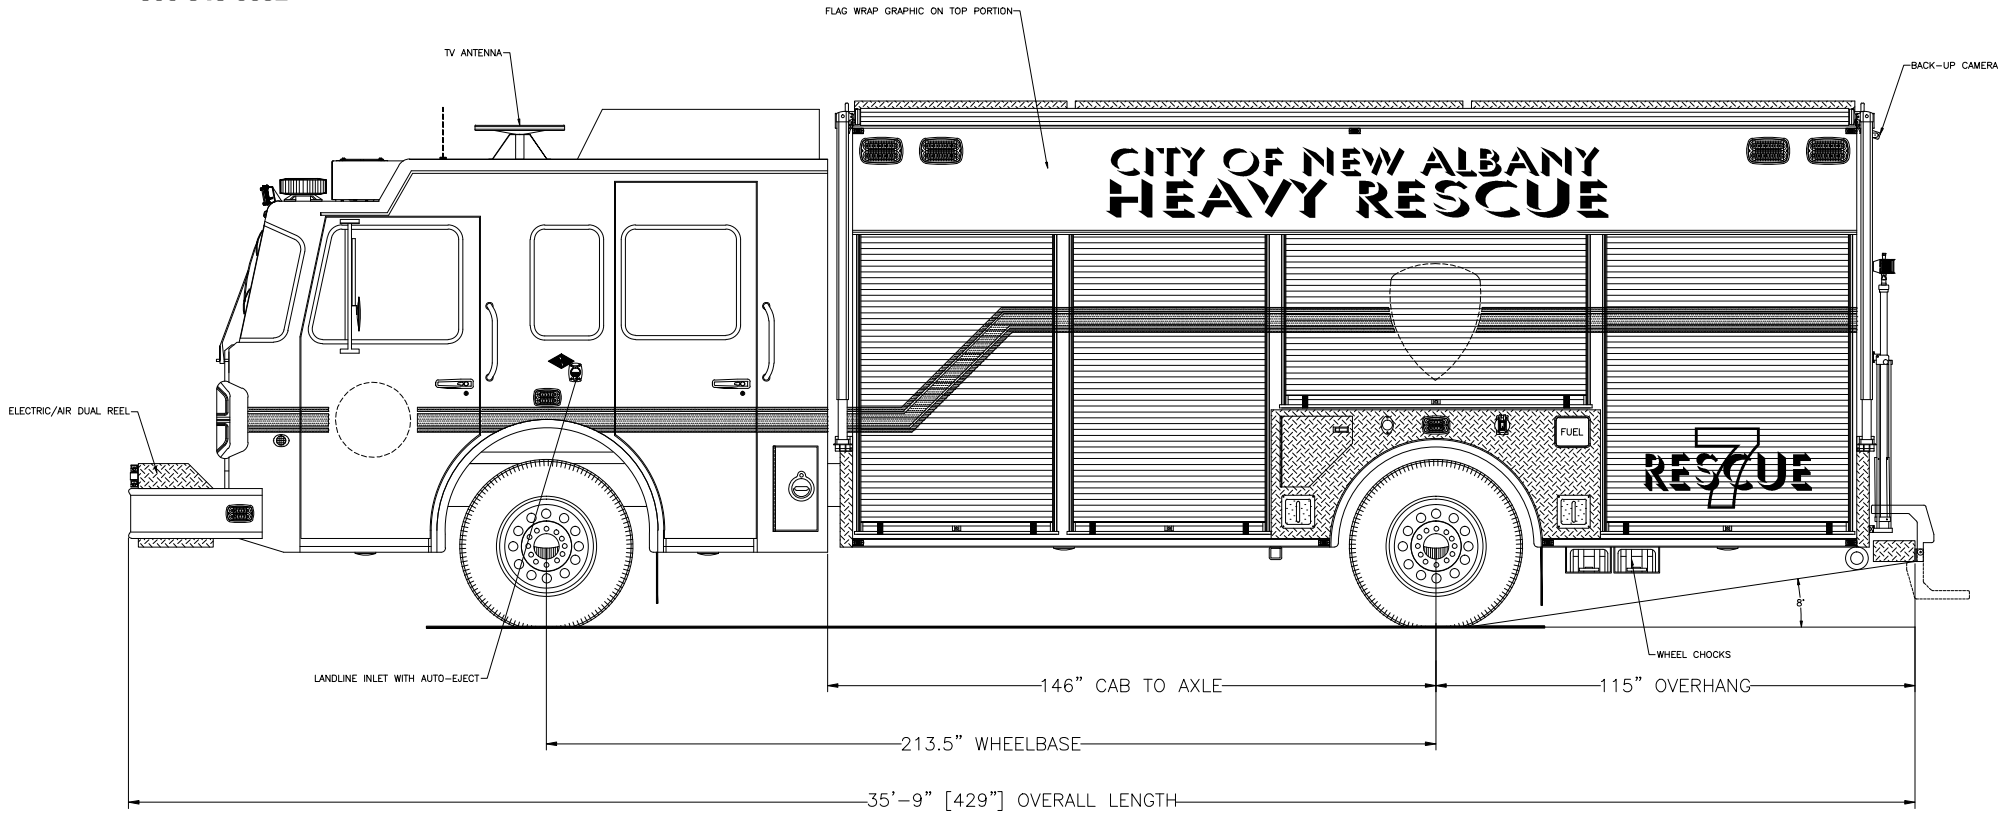

705 13TH STREET, LAKE PARK, FL
800-848-6652

*New Albany Fire Department
New Albany, Indiana*

Streetside Overall

		DATE: 05/10/12
REVISION 1	NS - 11/26/12	
REVISION 2	NS - 12/19/12	
REVISION 3	-	
REVISION 4	-	
REVISION 5	-