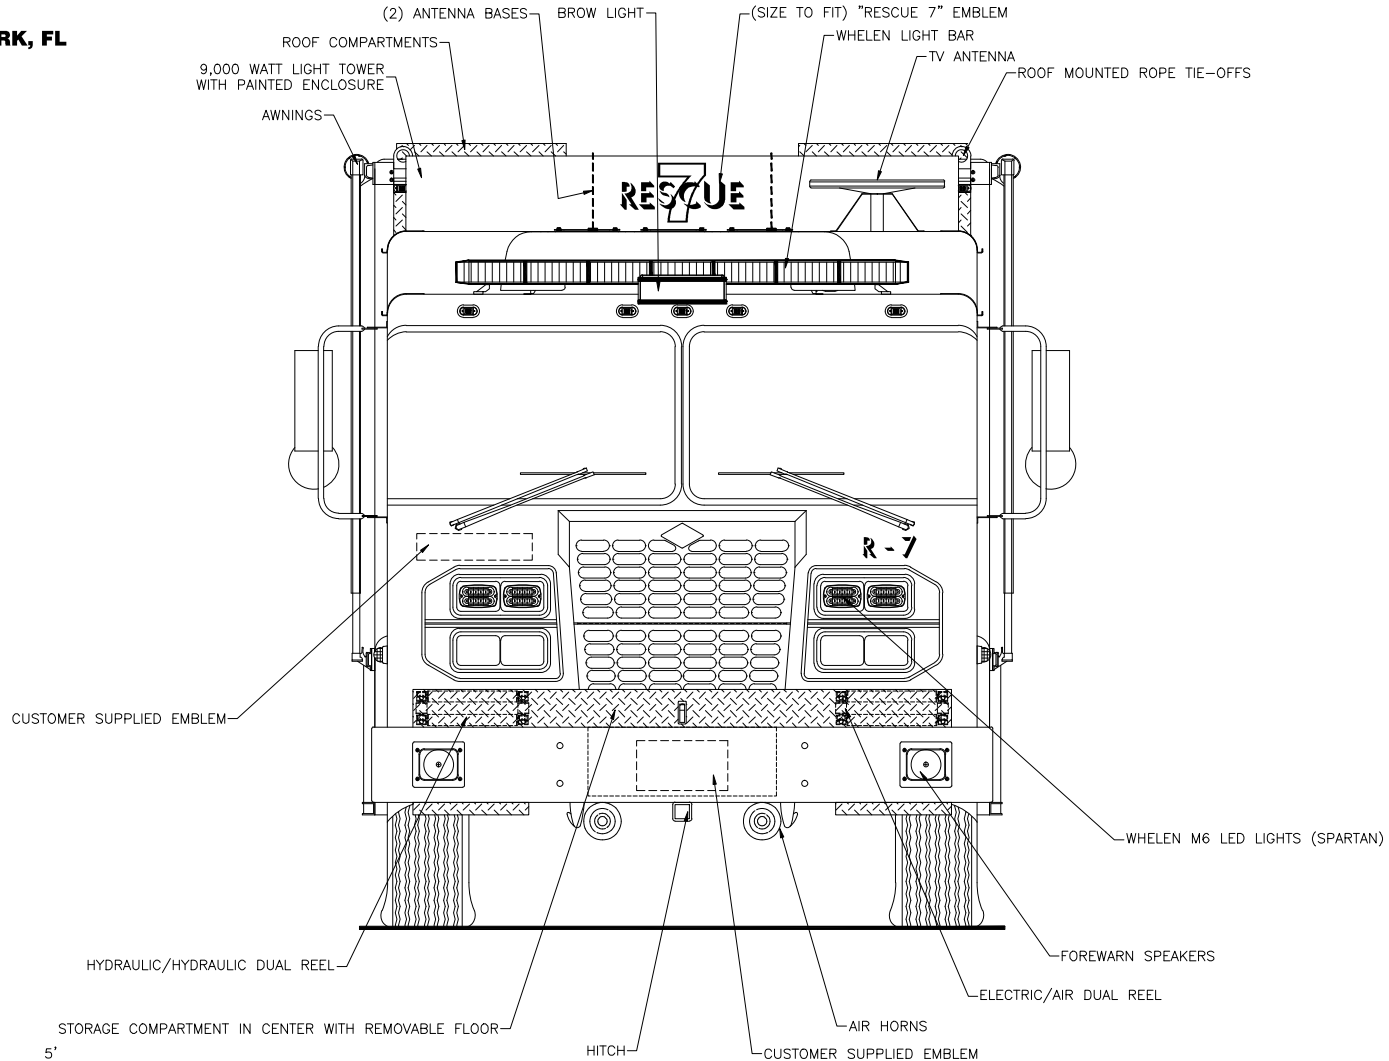

705 13TH STREET, LAKE PARK, FL
800-848-6652

New Albany Fire Department New Albany, Indiana

Front View

		DATE: 05/10/12
REVISION 1	NS - 11/26/12	
REVISION 2	NS - 12/19/12	
REVISION 3	-	
REVISION 4	-	
REVISION 5	-