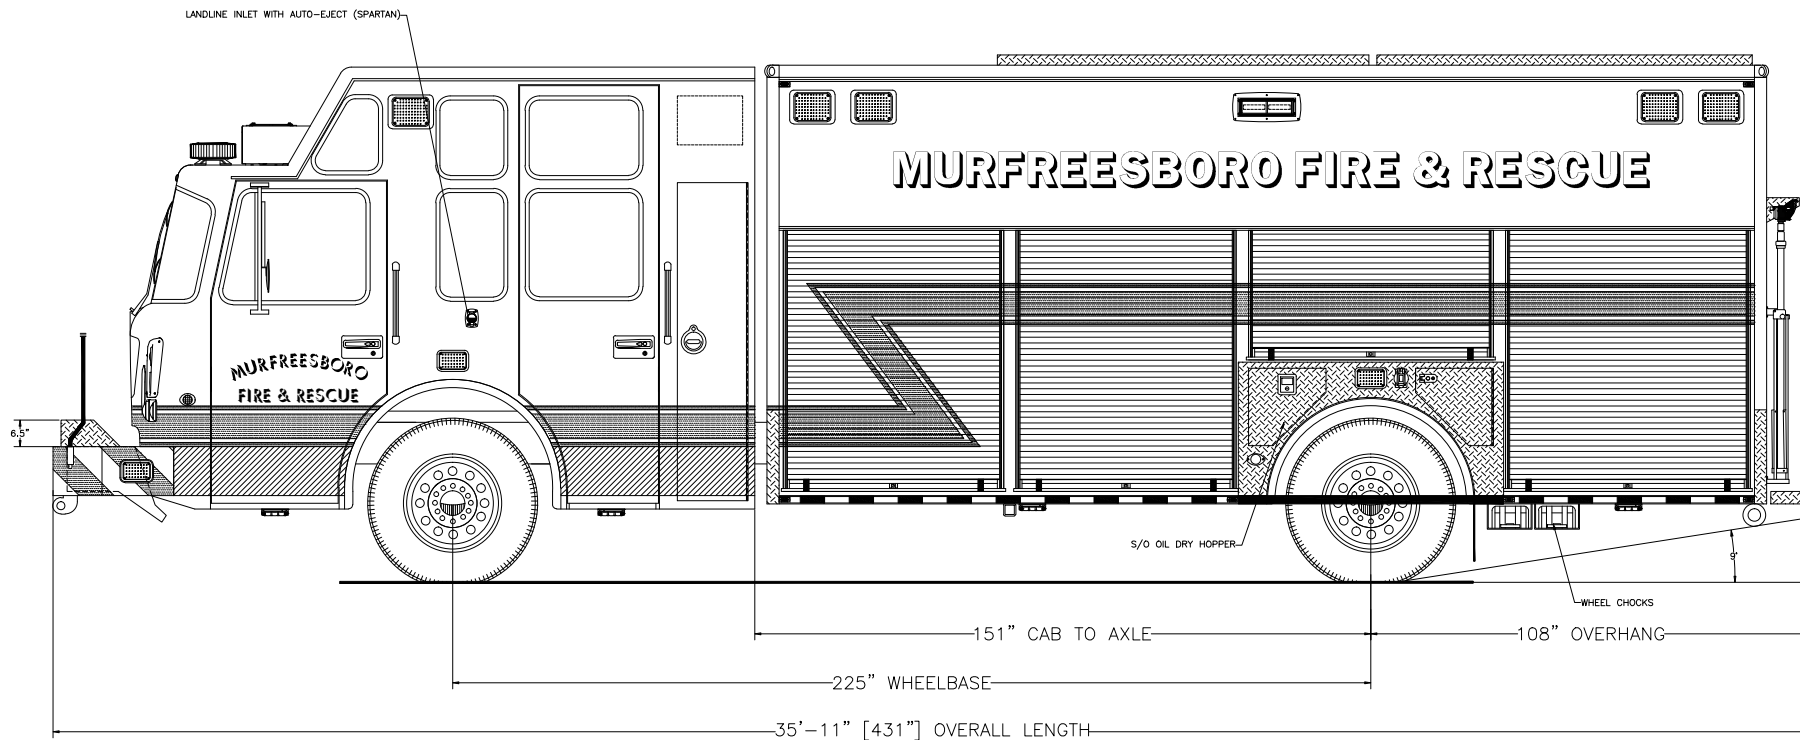

705 13TH STREET, LAKE PARK, FL
800-848-6652

Murfreesboro Fire Department
Murfreesboro, Tennessee

Streetside Overall

		DATE: 04/17/13
REVISION 1	NS	06/10/13
REVISION 2	NS	07/03/13
REVISION 3	ACS	12/11/13
REVISION 4	ACS	04/21/14
REVISION 5	-	-