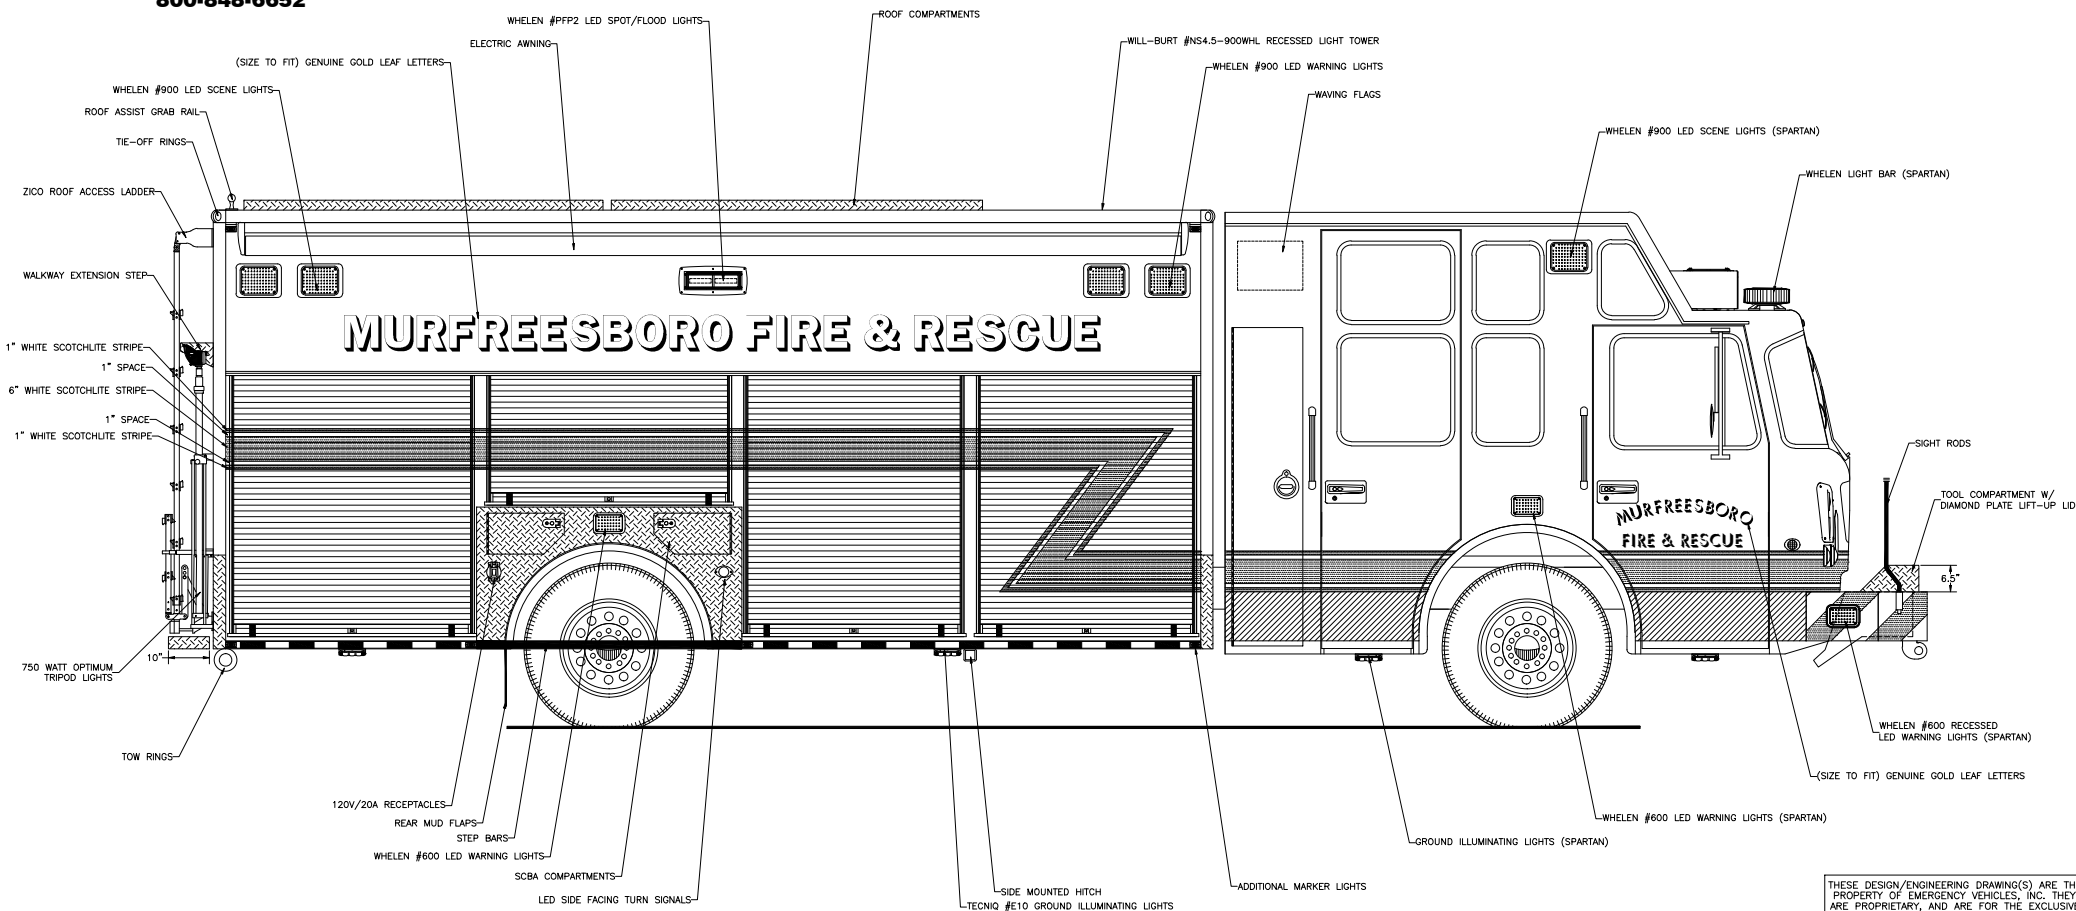

705 13TH STREET, LAKE PARK, FL
800-848-6652

Murfreesboro Fire Department Murfreesboro, Tennessee

Curbside Overall

		DATE: 04/17/13
REVISION 1	NS	06/10/13
REVISION 2	NS	07/03/13
REVISION 3	ACS	12/11/13
REVISION 4	ACS	04/21/14
REVISION 5	-	-