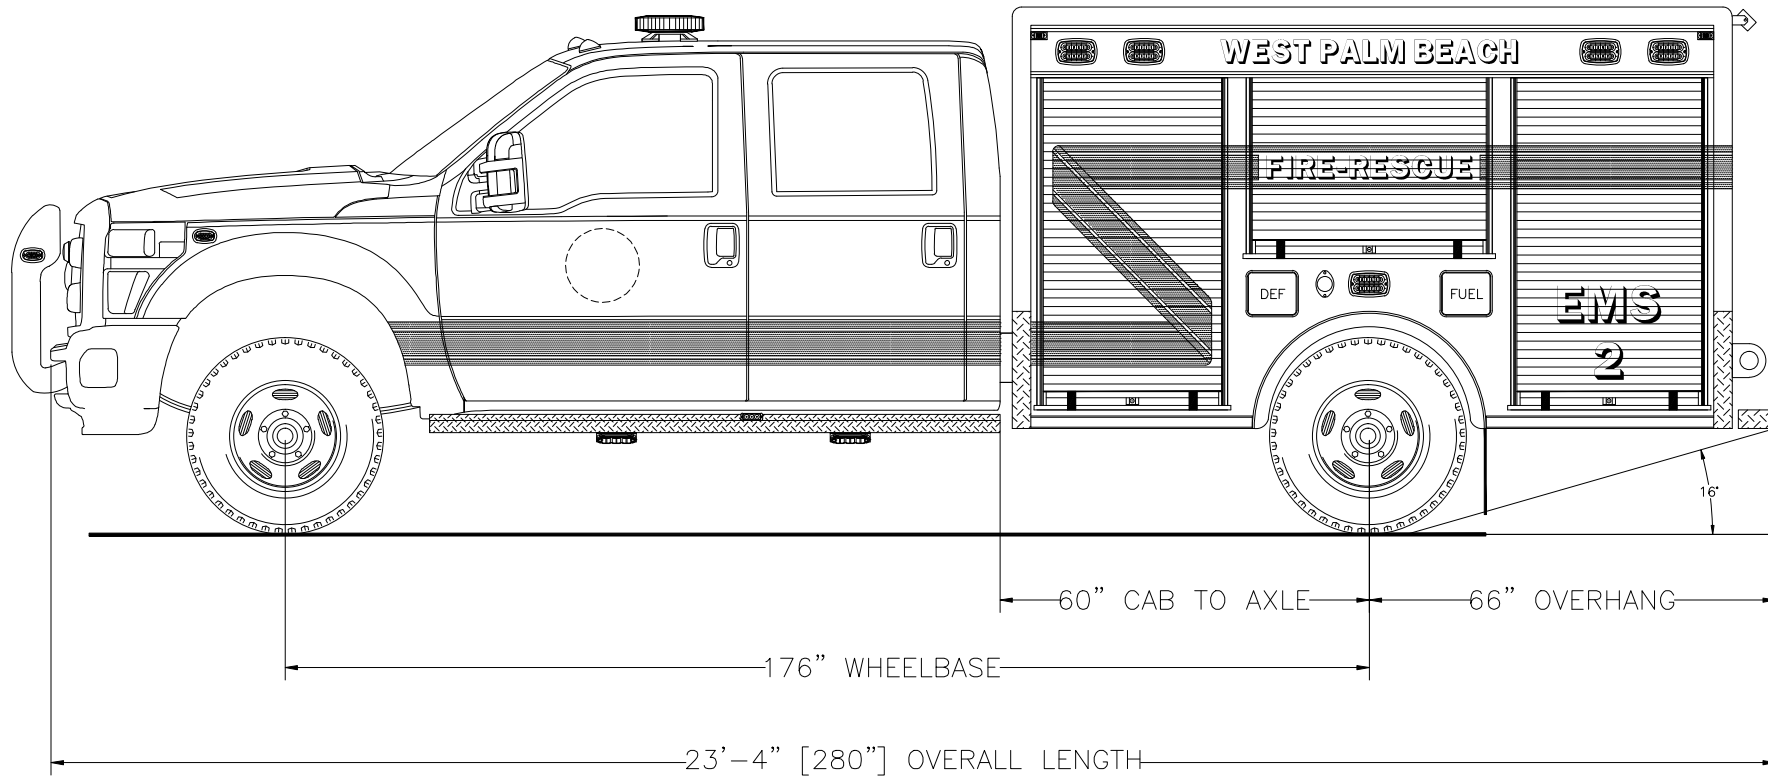

705 13TH STREET, LAKE PARK, FL
800-848-6652

*West Palm Beach Fire Rescue
West Palm Beach, Florida*

Streetside Overall

E. J. ... DATE: 01/22/14

REVISION 1	NS - 06/04/14
REVISION 2	ACS - 09/09/14
REVISION 3	-
REVISION 4	-
REVISION 5	-