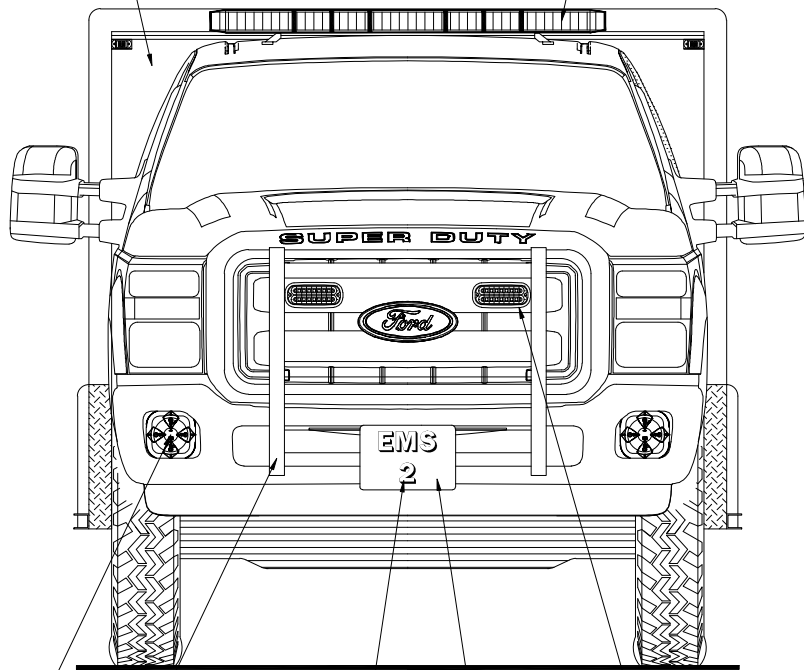

705 13TH STREET, LAKE PARK, FL
800-848-6652

*West Palm Beach Fire Rescue
West Palm Beach, Florida*

SMOOTH PAINTED FRONT WALL

WHELEN LED LIGHT BAR

WHELEN SIREN SPEAKERS

GO RHINO GRILLE GUARD

GOLD SCOTCHLITE LETTERING W/
OUTLINE AND SHADE

LICENSE TAG (RED BACKGROUND)

WHELEN M7 LED WARNING LIGHTS (RED)

Front View

		DATE: 01/22/14
REVISION 1	NS	06/04/14
REVISION 2	ACS	09/09/14
REVISION 3	-	-
REVISION 4	-	-
REVISION 5	-	-