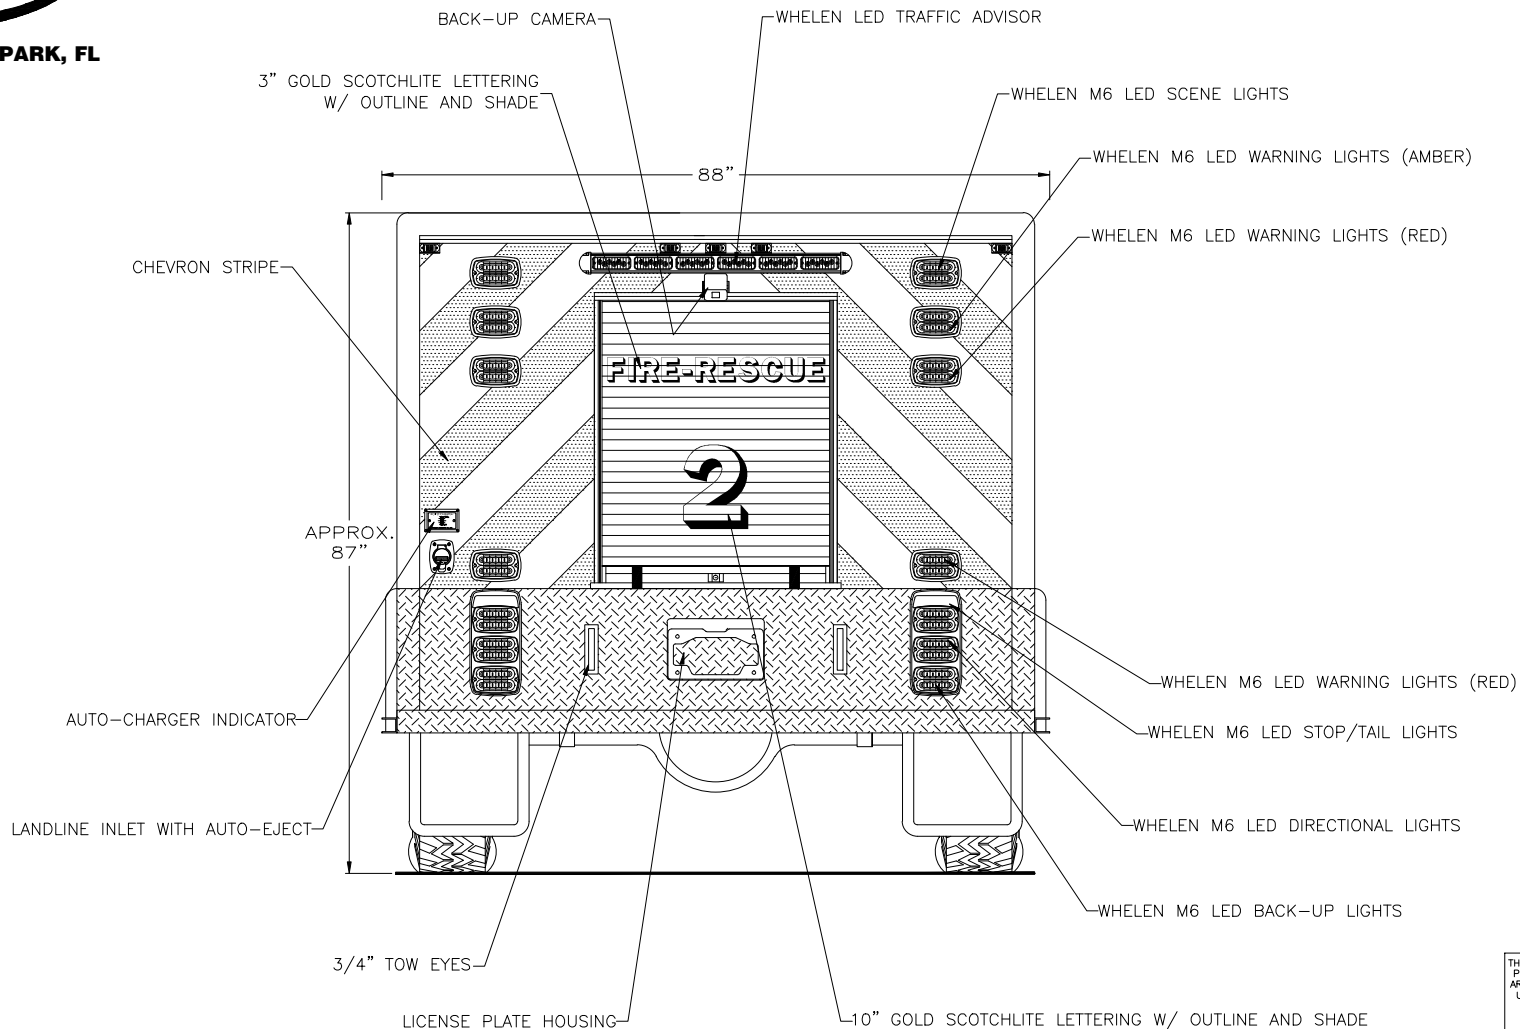

705 13TH STREET, LAKE PARK, FL
800-848-6652

West Palm Beach Fire Rescue West Palm Beach, Florida

Rear View

REVISION 1	ACS - 09/09/14
REVISION 2	-
REVISION 3	-
REVISION 4	-
REVISION 5	-