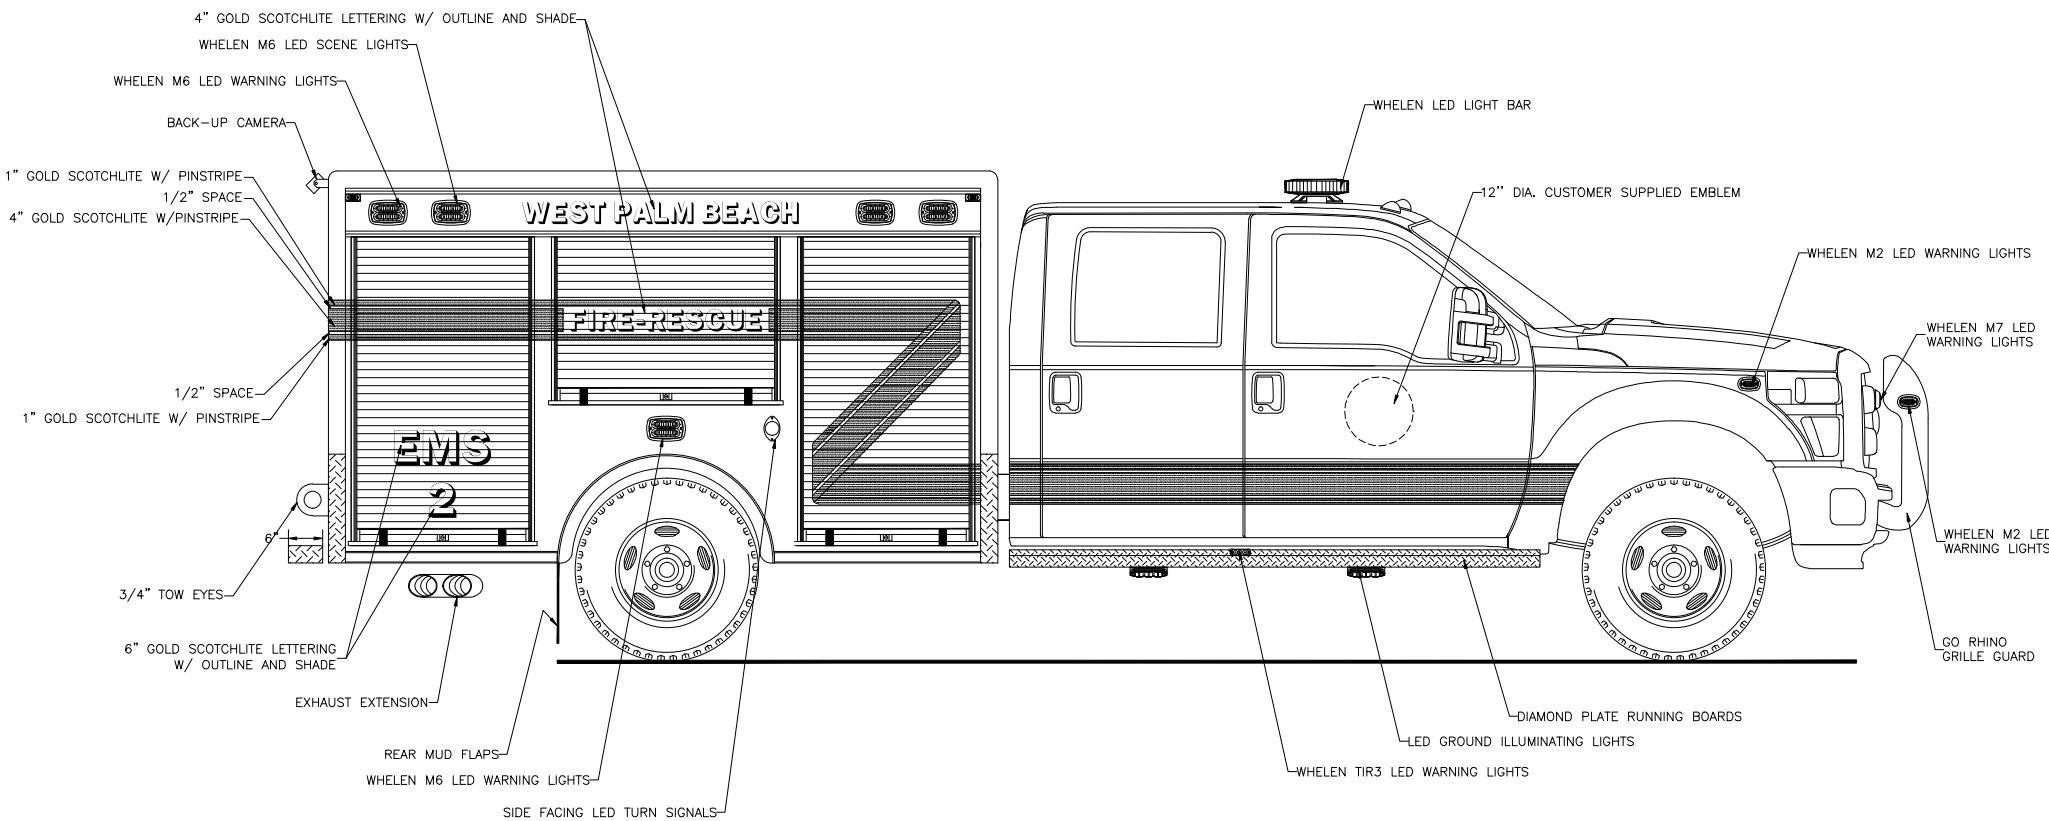

705 13TH STREET, LAKE PARK, FL
800-848-6652

West Palm Beach Fire Rescue West Palm Beach, Florida

Curbside Overall

		DATE: 01/22/14
REVISION 1	NS	06/04/14
REVISION 2	ACS	09/09/14
REVISION 3	-	-
REVISION 4	-	-
REVISION 5	-	-