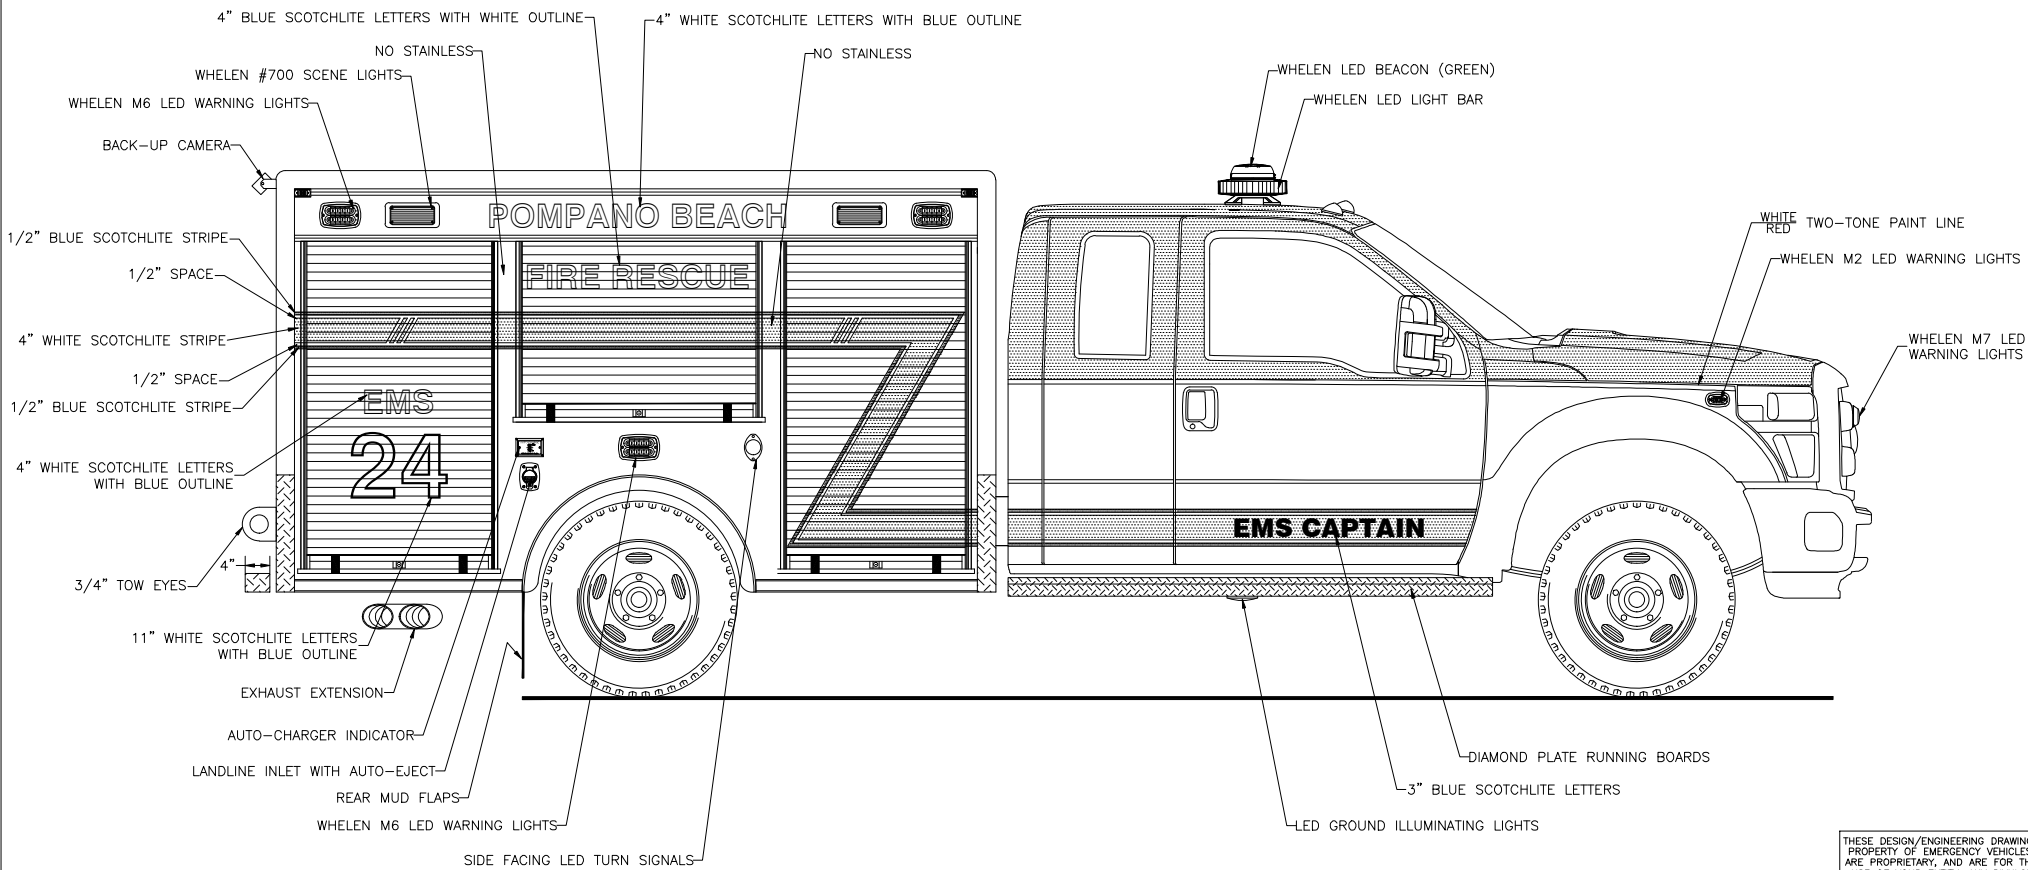

705 13TH STREET, LAKE PARK, FL
800-848-6652

Pompano Beach Fire Rescue Pompano Beach, Florida

Curbside Overall

		DATE: 09/14/12
REVISION 1		NS - 03/15/13
REVISION 2		-
REVISION 3		-
REVISION 4		-
REVISION 5		-