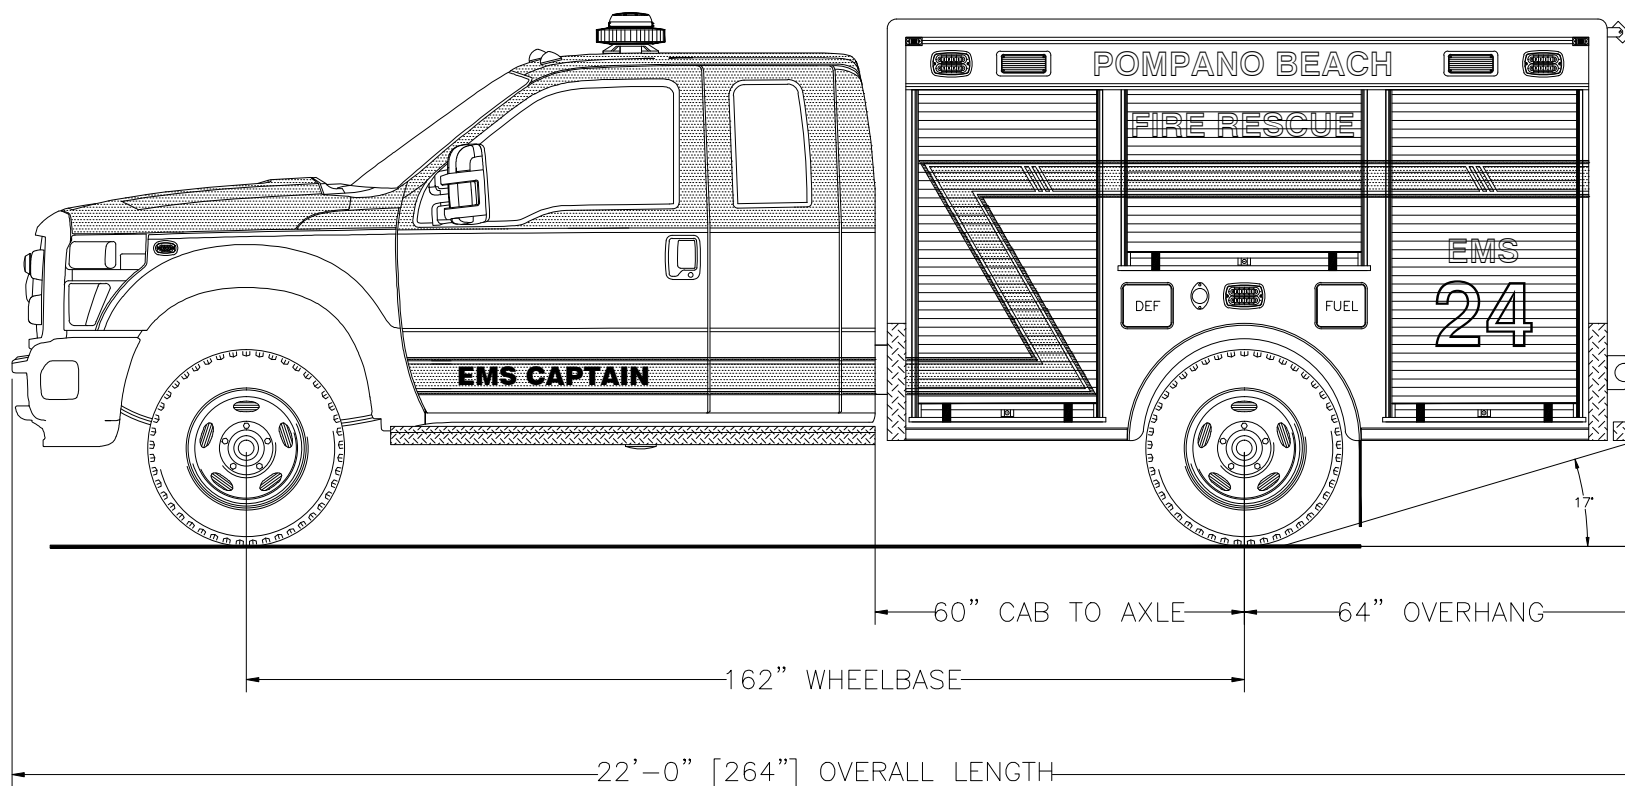

705 13TH STREET, LAKE PARK, FL
800-848-6652

*Pompano Beach Fire Rescue
Pompano Beach, Florida*

Streetside Overall

		DATE: 09/14/12
REVISION 1		NS - 03/15/13
REVISION 2	-	
REVISION 3	-	
REVISION 4	-	
REVISION 5	-