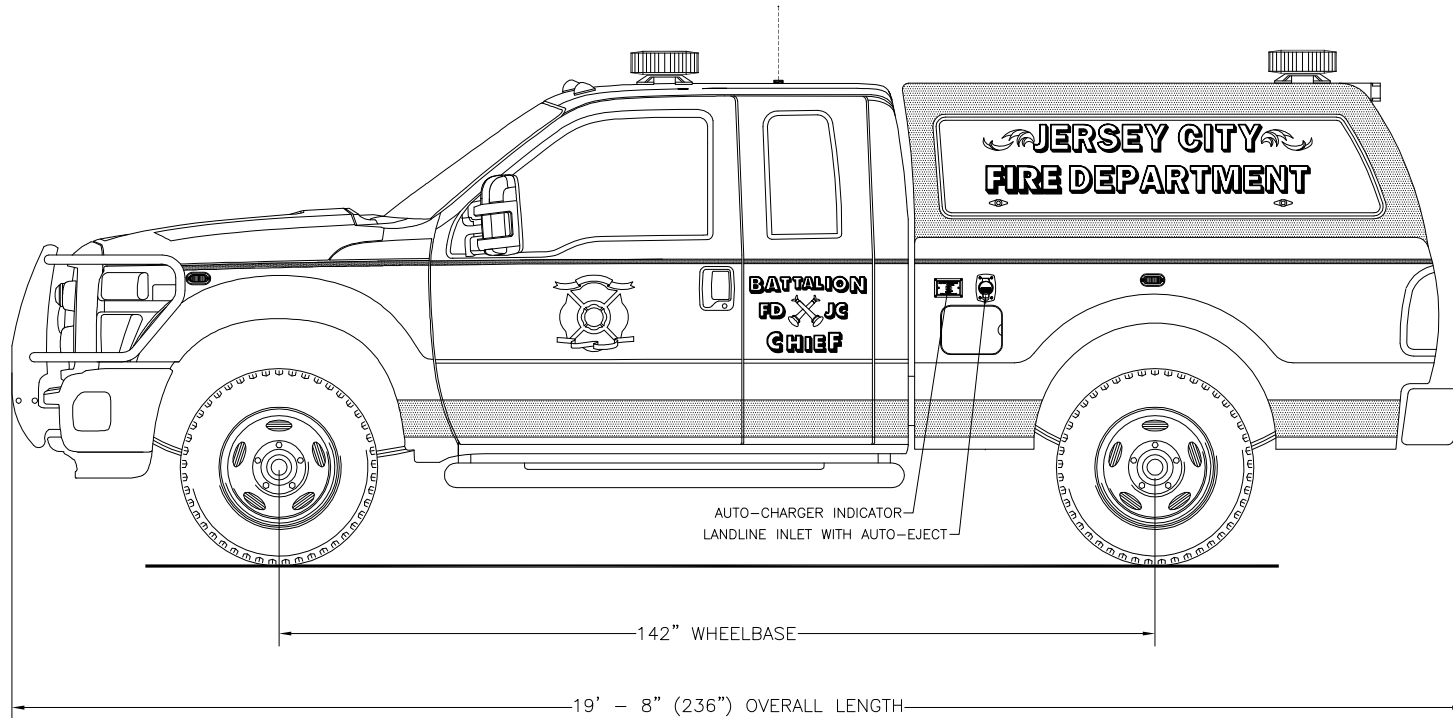

705 13TH STREET, LAKE PARK, FL
800-848-6652

*Jersey City Fire Department
Jersey City, New Jersey*

Streetside Overall

EJ Evans DATE: 04/30/12

REVISION 1	-
REVISION 2	-
REVISION 3	-
REVISION 4	-
REVISION 5	-