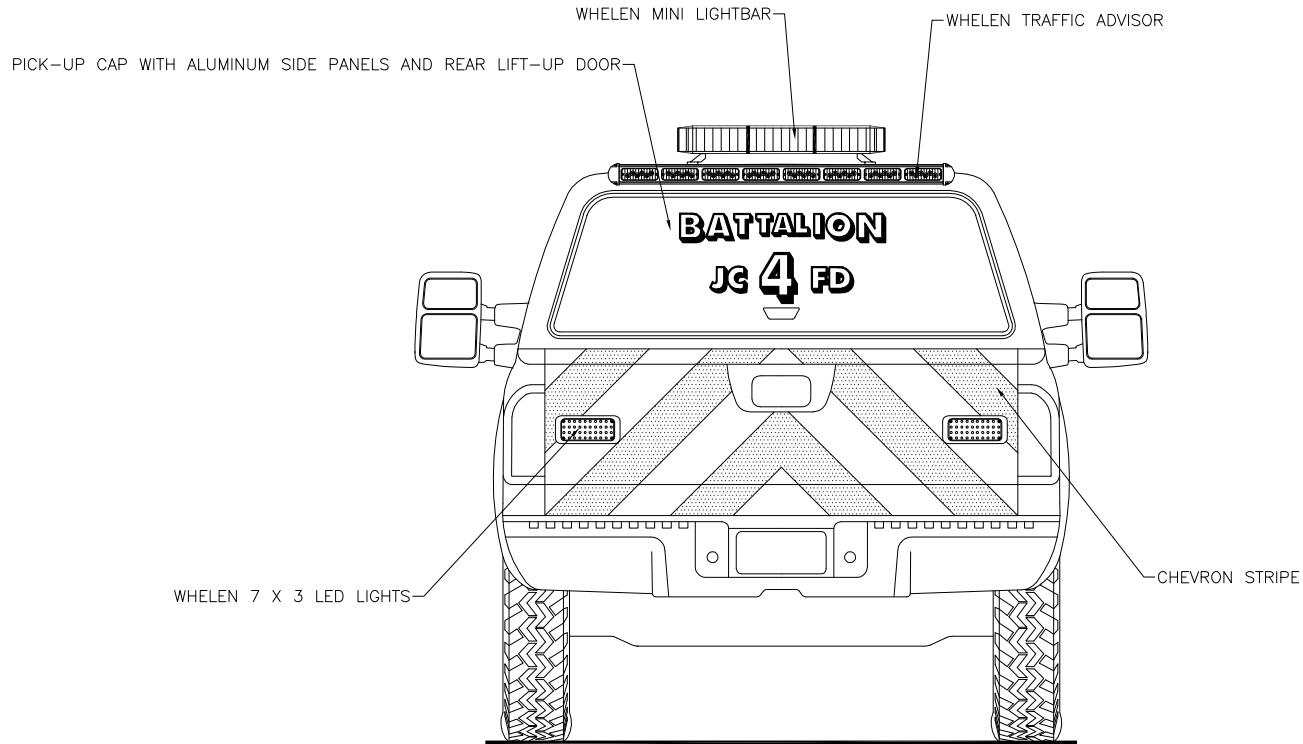

705 13TH STREET, LAKE PARK, FL
800-848-6652

Jersey City Fire Department Jersey City, New Jersey

Rear View

THESE DESIGN/ENGINEERING DRAWING(S) ARE THE PROPERTY OF EMERGENCY VEHICLES, INC. THEY ARE PROPRIETARY, AND ARE FOR THE EXCLUSIVE USE OF YOUR ENTITY. ANY DIVULGING OF THIS DATA TO A THIRD PARTY IS PROHIBITED.

EVI DATE: 04/30/12

REVISION 1	-
REVISION 2	-
REVISION 3	-
REVISION 4	-
REVISION 5	-