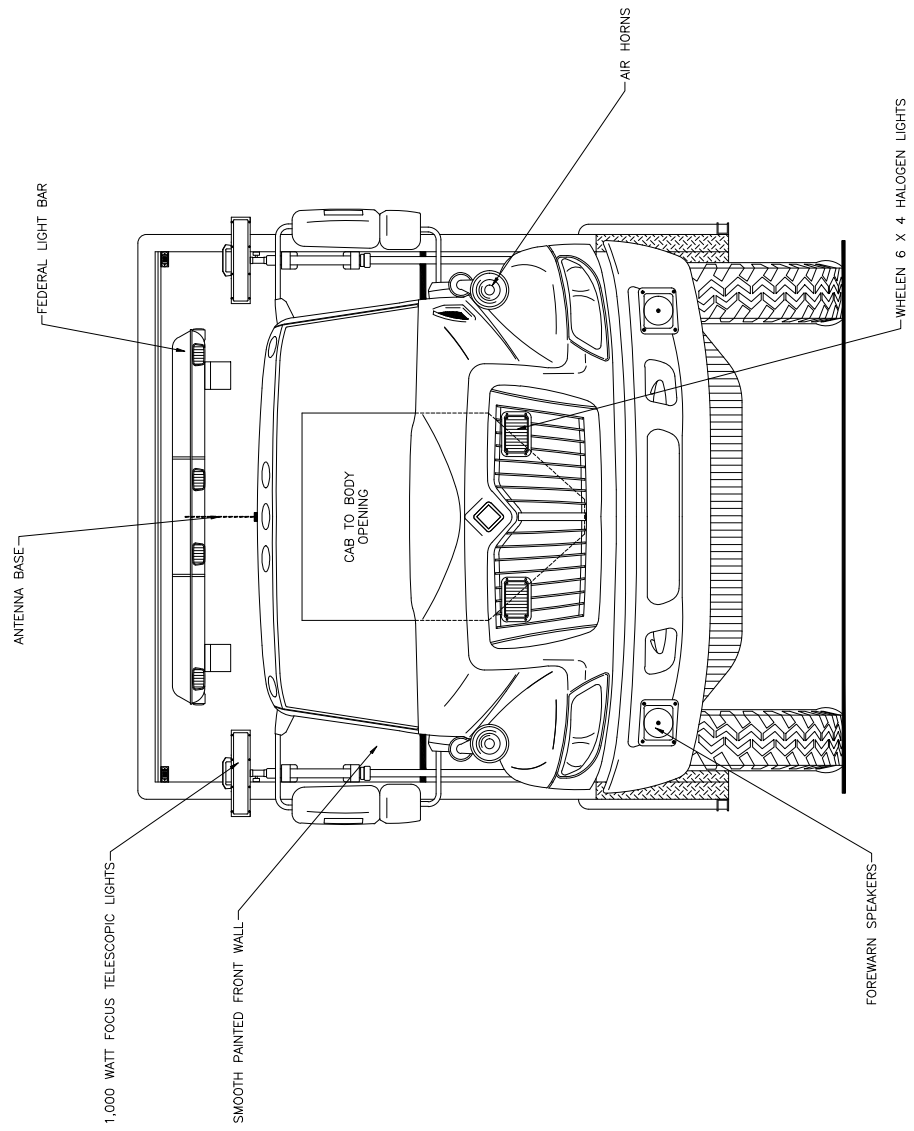

EMERGENCY VEHICLES, INC.

*Monticello Fire Department
Monticello, Iowa*

THESE DESIGN/ENGINEERING DRAWINGS ARE THE PROPERTY OF EMERGENCY VEHICLES, INC. AND ARE FOR THE EXCLUSIVE USE OF YOUR ENTITY. ANY DIVULGING OF THIS DATA TO A THIRD PARTY IS PROHIBITED.

DATE: 05/16/06

REVISION 1	NS	07/19/07
REVISION 2	NS	03/15/07
REVISION 3	-	-
REVISION 4	-	-
REVISION 5	-	-

Front View