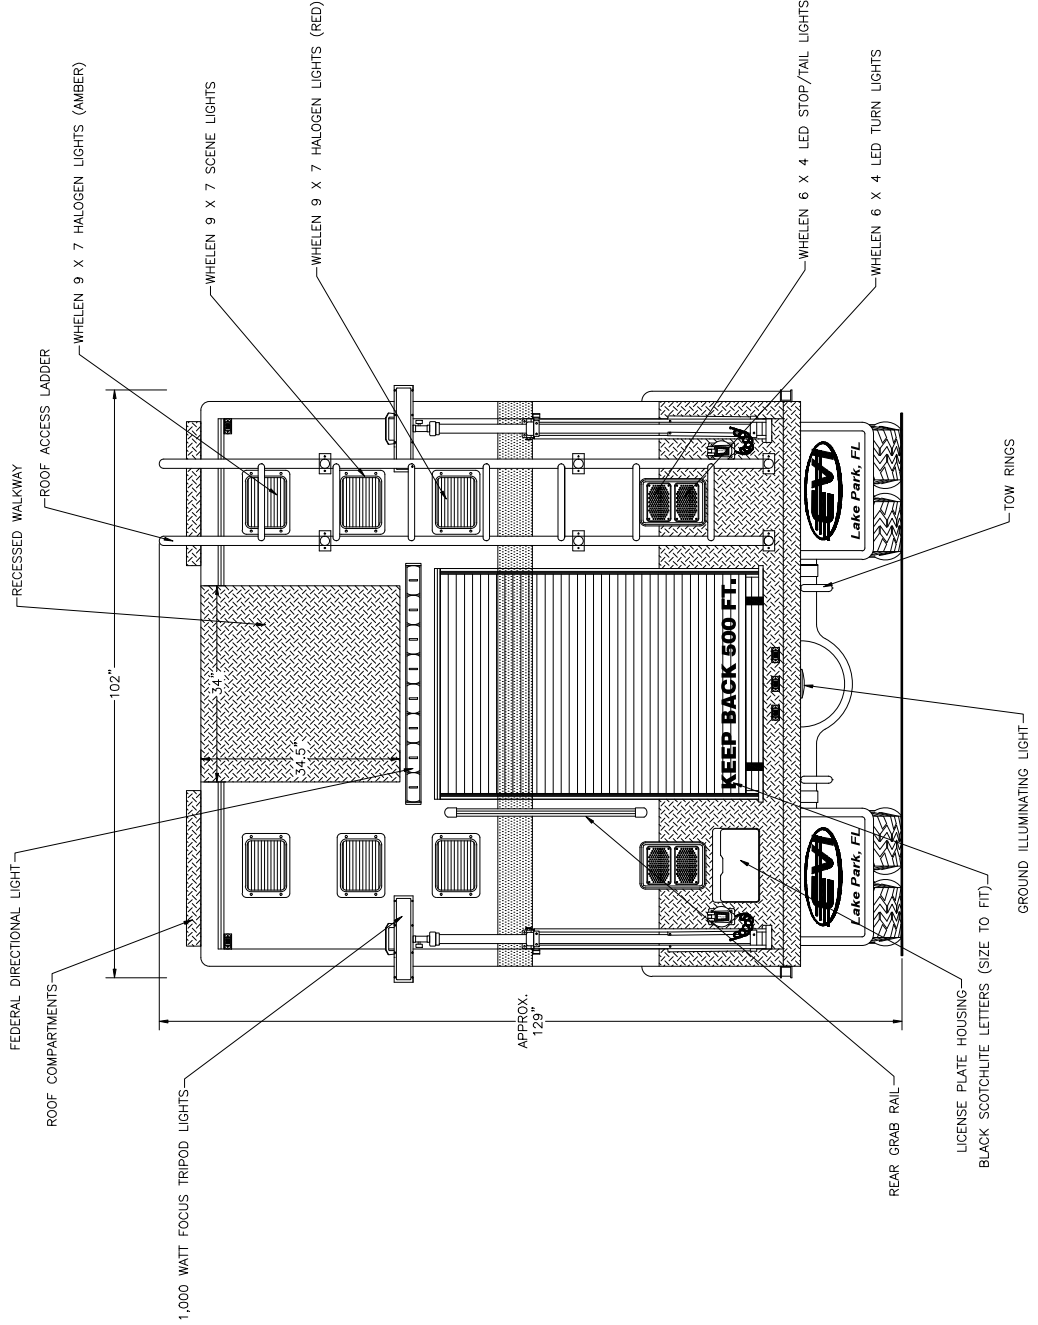

Rear View

DATE: 05/16/06

REVISION 1	NS - 07/19/07
REVISION 2	NS - 03/15/07
REVISION 3	-
REVISION 4	-
REVISION 5	-