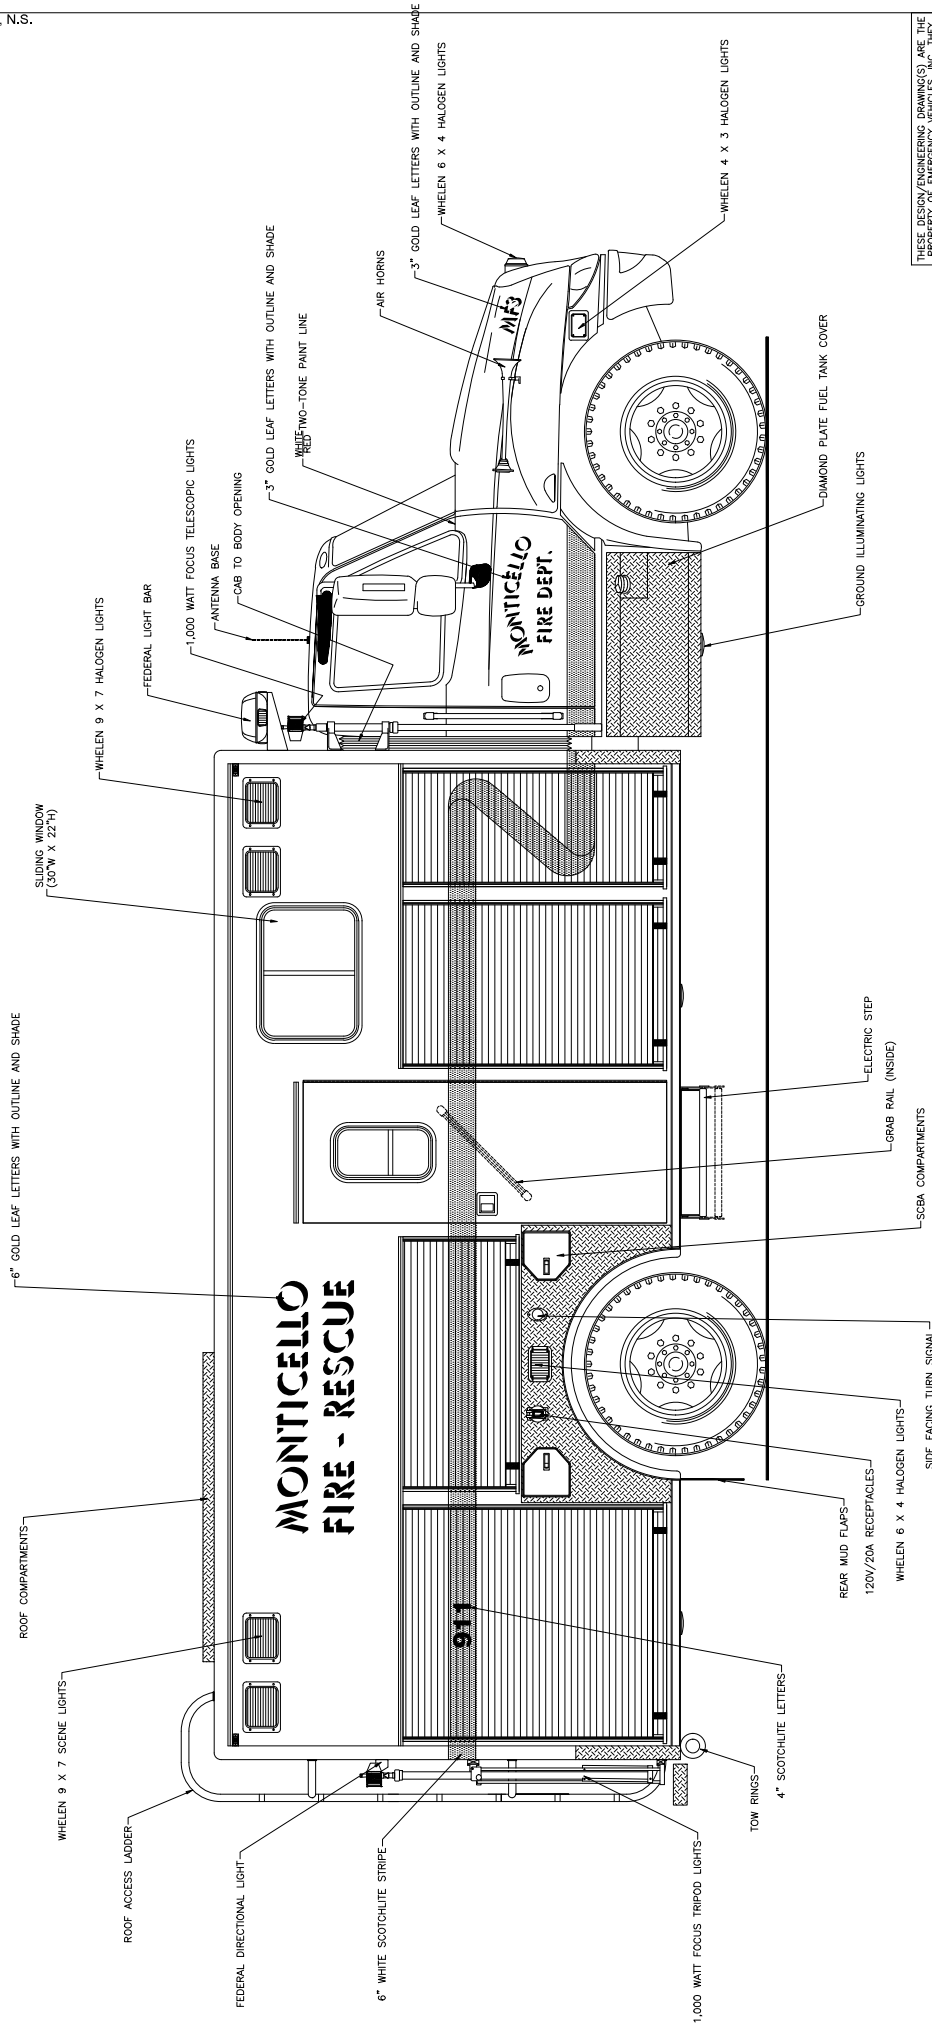

EMERGENCY VEHICLES, INC.

*Monticello Fire Department
Monticello, Iowa*

THESE DESIGN/ENGINEERING DRAWINGS(S) ARE THE PROPERTY OF EMERGENCY VEHICLES, INC. ANY REPRODUCTION OR USE OF YOUR ENTITY, ANY DIVULGING OF THIS DATA TO A THIRD PARTY IS PROHIBITED.

DATE: 05/16/06

REVISION 1	NS - 01/19/07
REVISION 2	NS - 03/15/07
REVISION 3	-
REVISION 4	-
REVISION 5	-

Curbside Overall