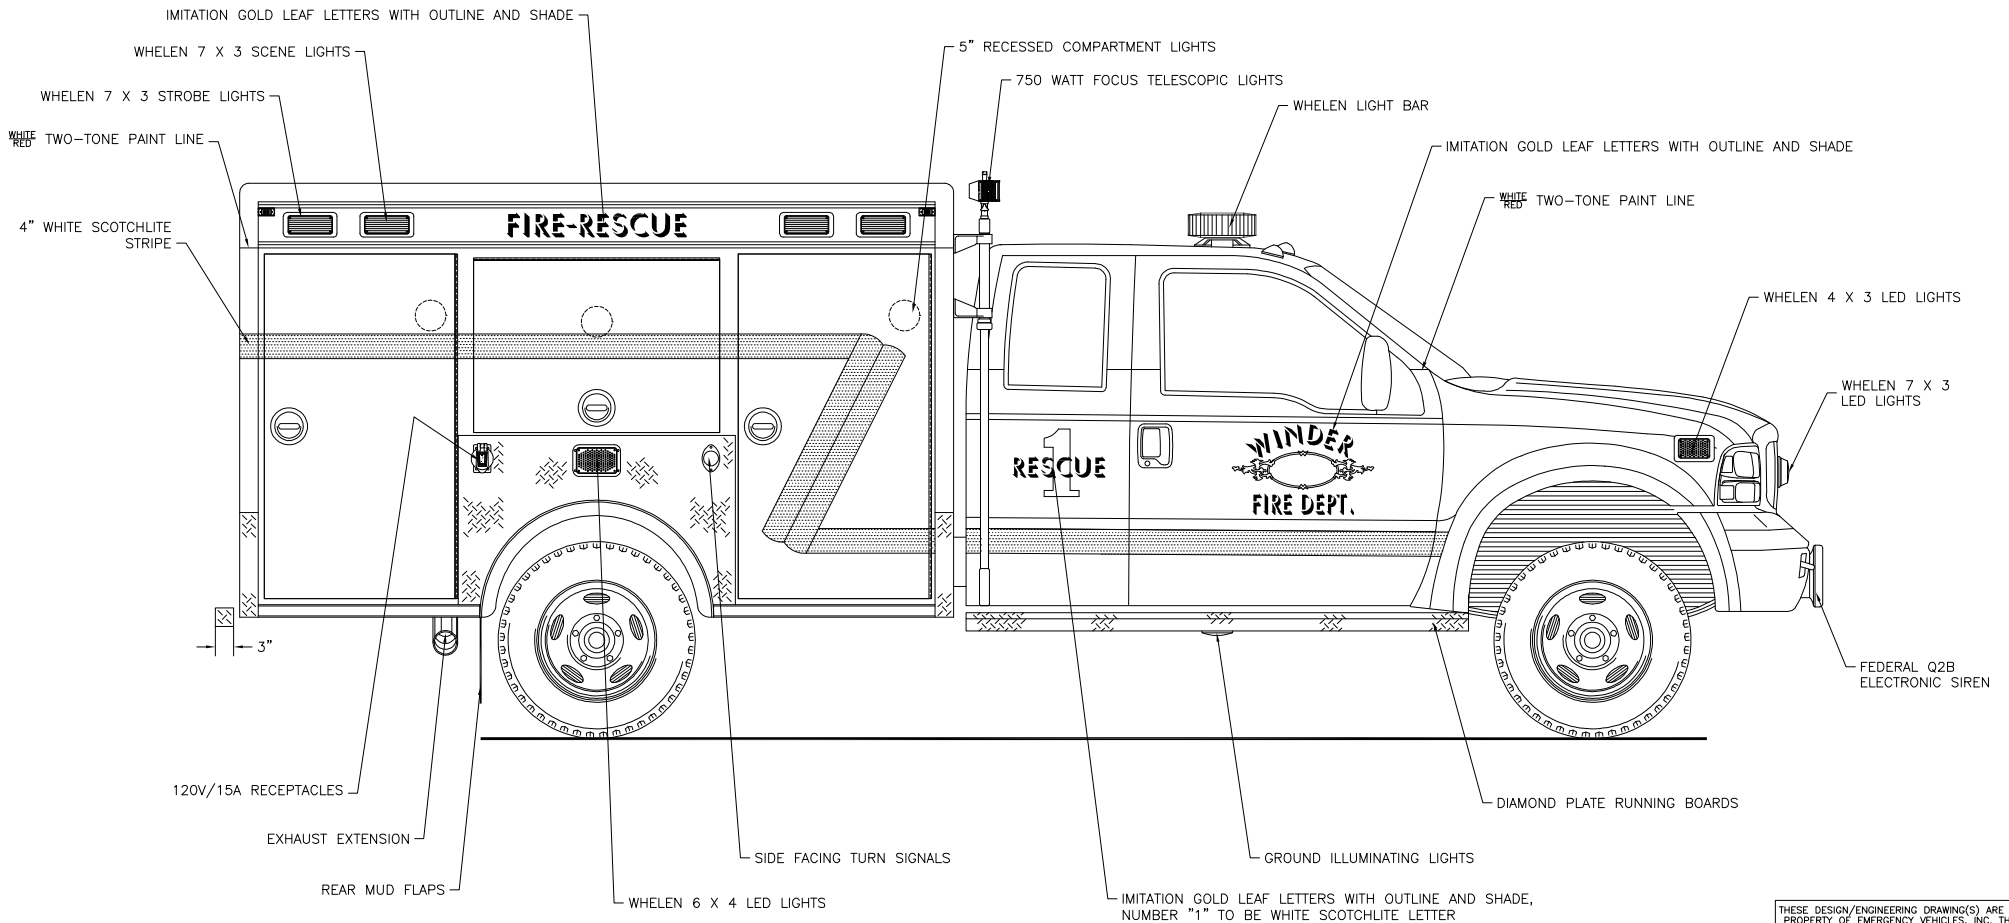

*Winder Fire Department
Winder, Georgia*

Curbside Overall

THESE DESIGN/ENGINEERING DRAWING(S) ARE THE PROPERTY OF EMERGENCY VEHICLES, INC. THEY ARE PROPRIETARY, AND ARE FOR THE EXCLUSIVE USE OF YOUR ENTITY. ANY DIVULGING OF THIS DATA TO A THIRD PARTY IS PROHIBITED.

[Signature] DATE: 06/21/06

REVISION 1	NS - 09/13/06
REVISION 2	NS - 10/16/06
REVISION 3	NS - 12/01/06
REVISION 4	-
REVISION 5	-