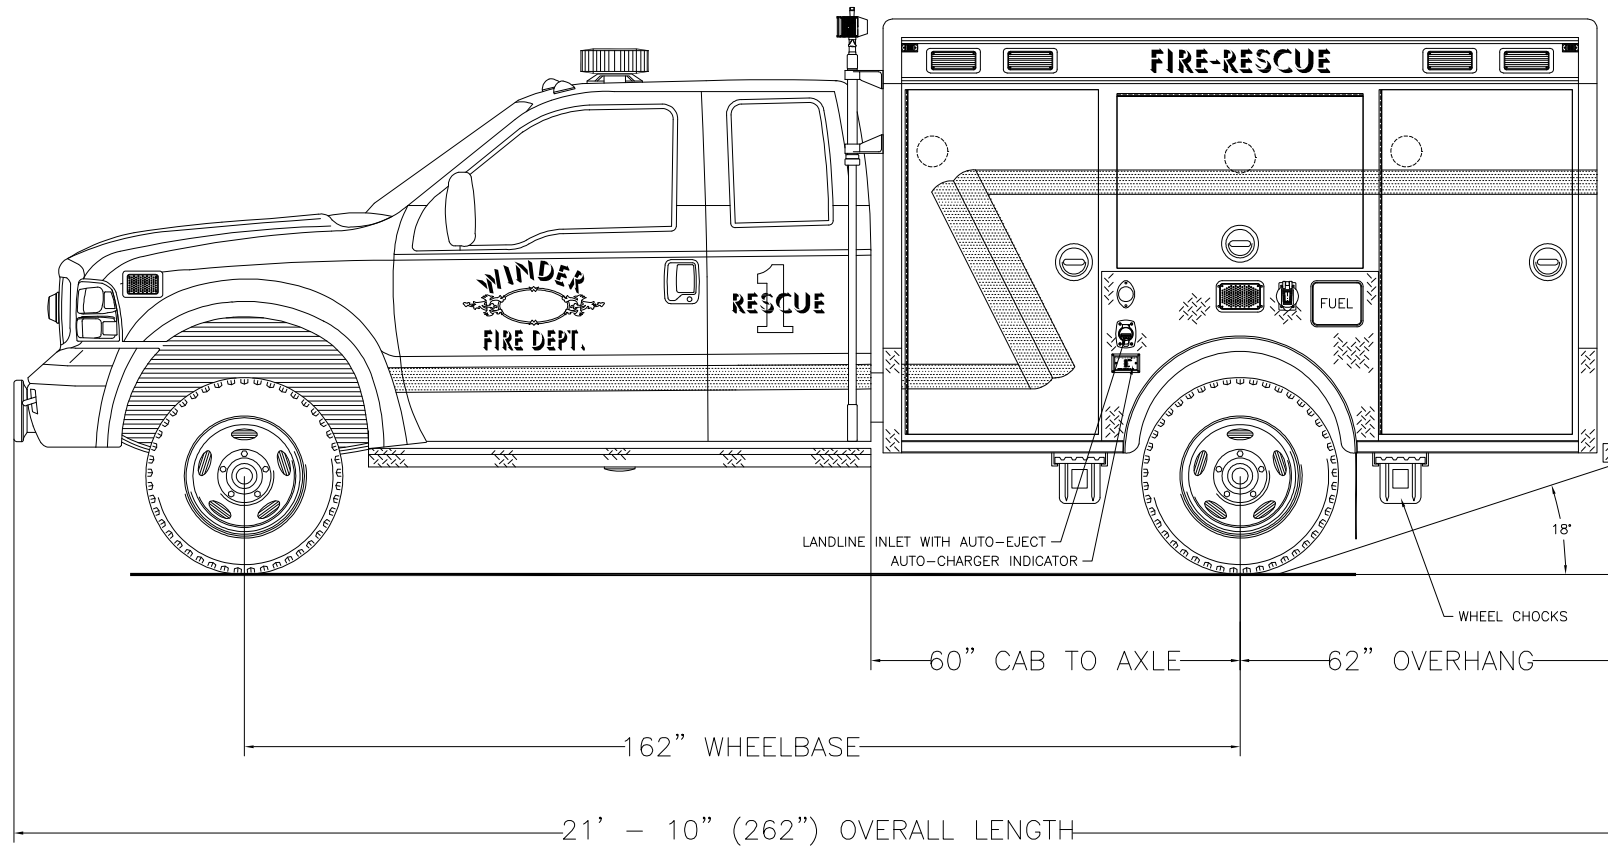

EMERGENCY VEHICLES, INC.

*Winder Fire Department
Winder, Georgia*

Streetside Overall

[Signature] DATE: 06/21/06

REVISION 1	NS - 09/13/06
REVISION 2	NS - 10/16/06
REVISION 3	NS - 12/01/06
REVISION 4	-
REVISION 5	-