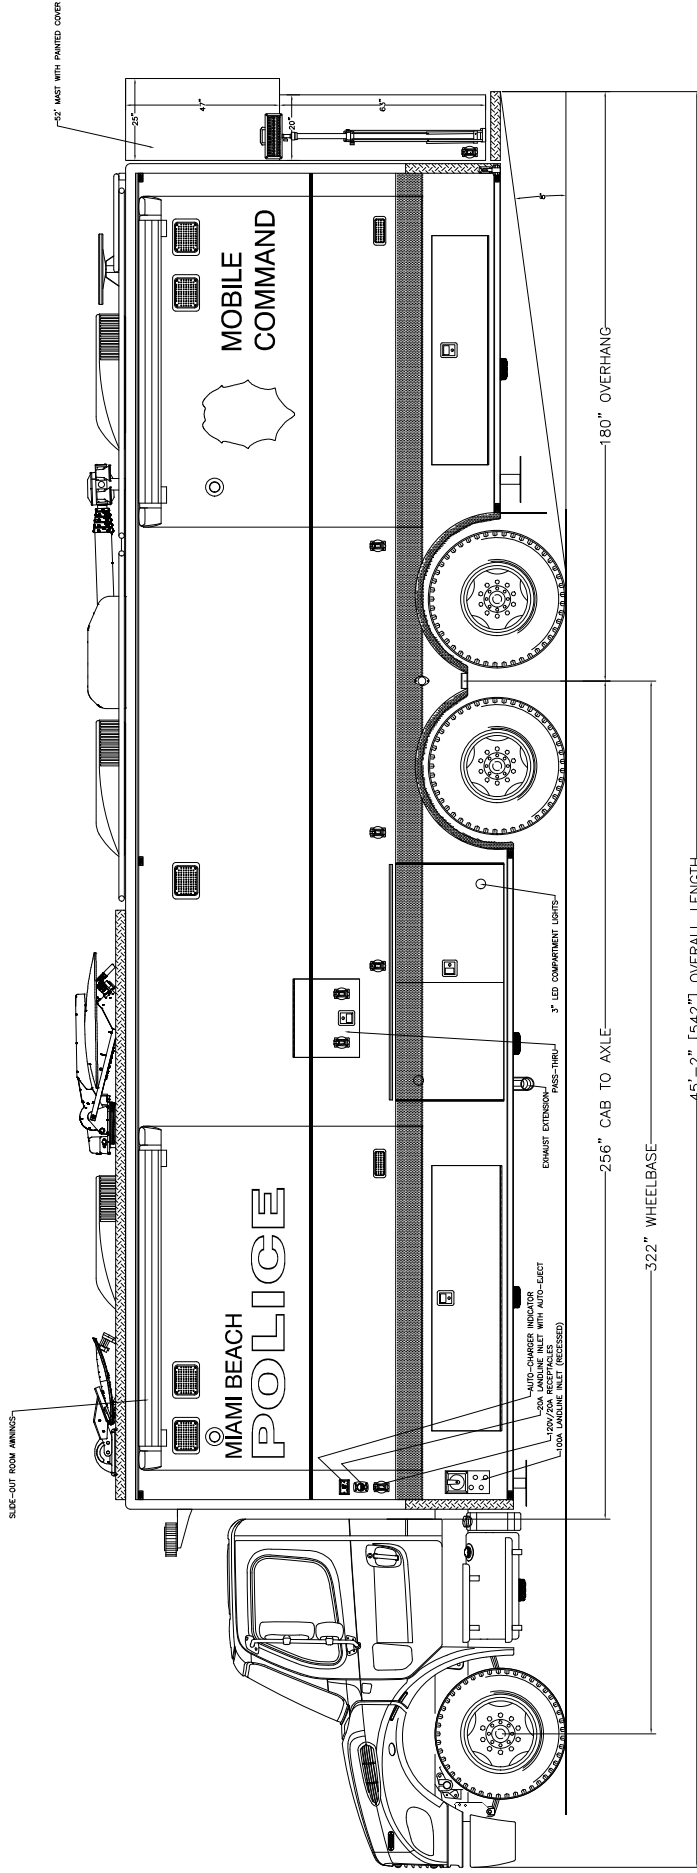

705 13TH STREET, LAKE PARK, FL
800-848-6652

Miami Beach Police Department Miami Beach, Florida

THESE DESIGN/ENGINEERING DRAWINGS ARE THE PROPERTY OF EMERGENCY VEHICLES, INC. THEY ARE TO BE USED ONLY FOR THE MANUFACTURE AND USE OF YOUR ENTITY. ANY DIVULGING OF THIS DATA TO A THIRD PARTY IS PROHIBITED.