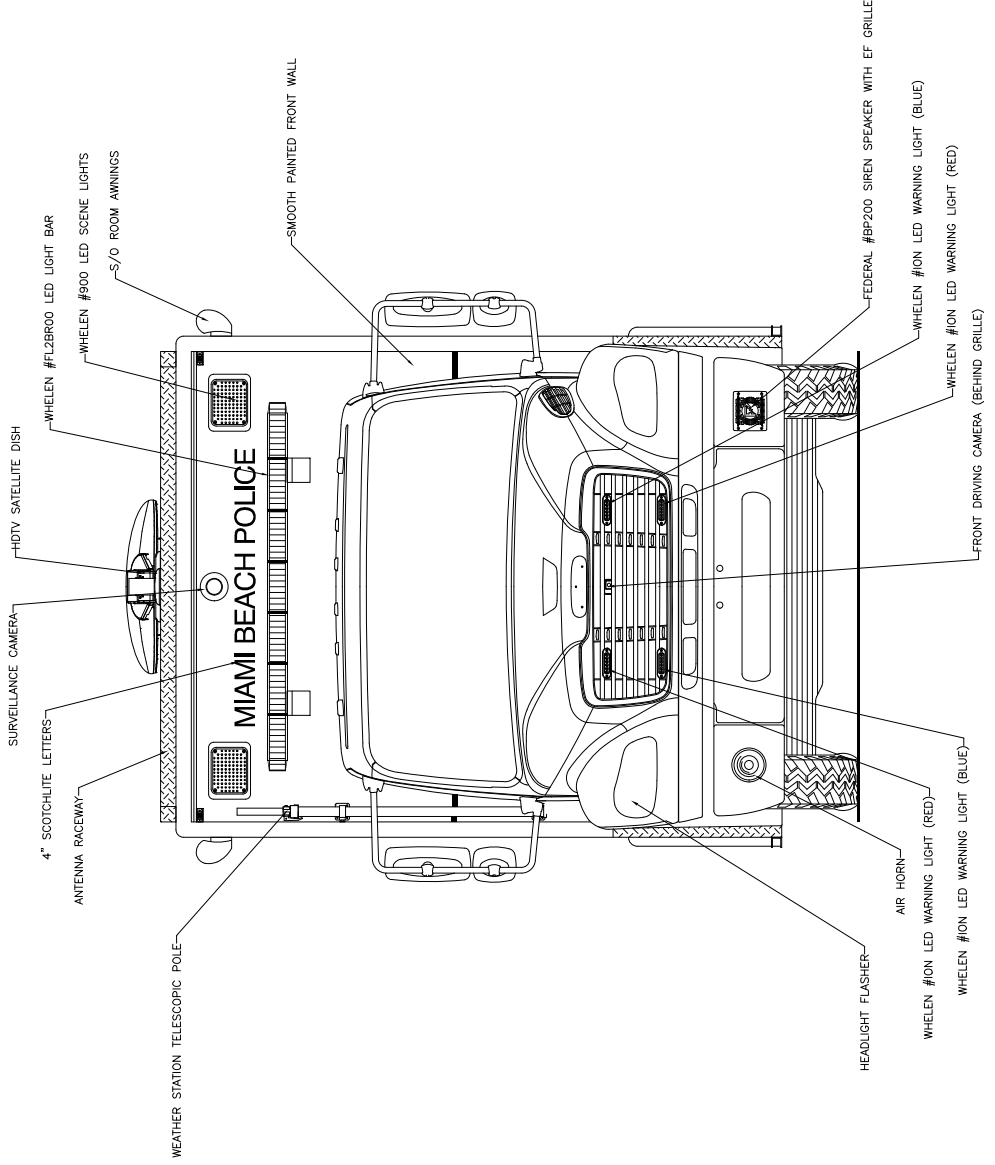

Miami Beach Police Department Miami Beach, Florida

705 13TH STREET, LAKE PARK, FL
800-848-6652

Front View

THESE DESIGN/ENGINEERING DRAWING(S) ARE THE PROPERTY OF EMERGENCY VEHICLES, INC. THEY ARE TO BE USED ONLY FOR THE PROJECT AND ANY REUSE OR MODIFICATION WITHOUT THE WRITTEN CONSENT OF EMERGENCY VEHICLES, INC. IS PROHIBITED. ANY VIOLATION OF THIS POLICY WILL BE PROSECUTED TO THE FULL EXTENT OF THE LAW.

DATE: 03/22/13

REVISION 1	NS - 06/05/13
REVISION 2	NS - 11/05/13
REVISION 3	NS - 01/06/14
REVISION 4	ACS - 03/26/14
REVISION 5	--