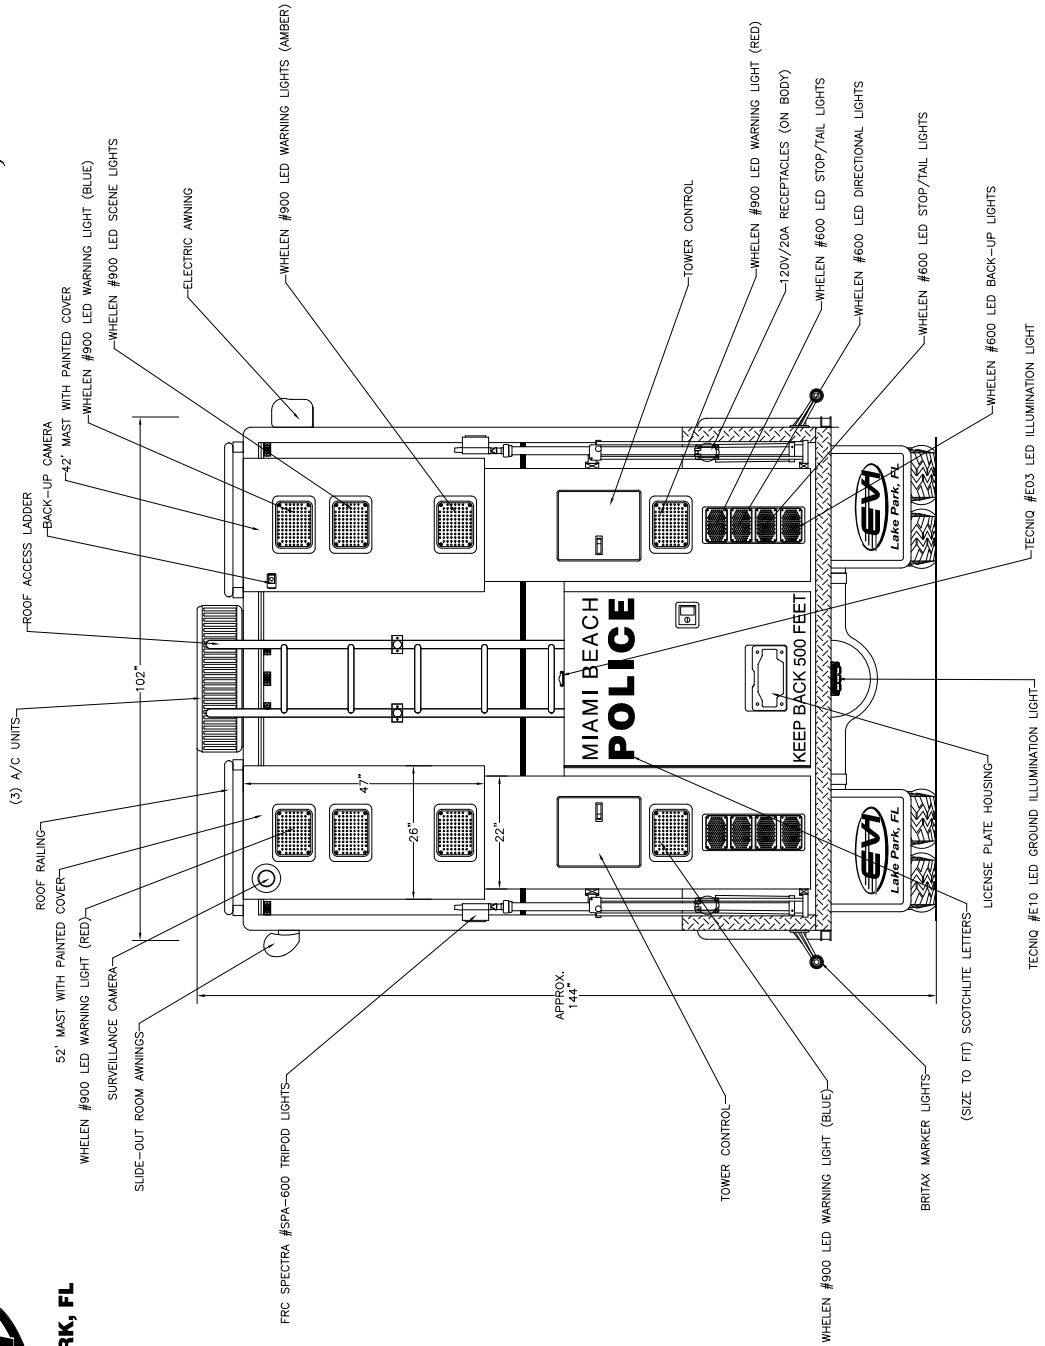

Miami Beach Police Department Miami Beach, Florida

705 13TH STREET, LAKE PARK, FL
800-848-6652

Rear View

THESE DESIGN/ENGINEERING DRAWINGS ARE THE PROPERTY OF EMERGENCY VEHICLES, INC. THEY ARE TO BE USED ONLY FOR THE PURPOSES AND USES OF YOUR ENTITY AND NO PARTS OR DATA TO A THIRD PARTY IS PROHIBITED.

DATE: 03/22/13

REVISION 1	NS - 06/06/13
REVISION 2	NS - 11/04/13
REVISION 3	NS - 11/07/13
REVISION 4	ACS - 10/02/13
REVISION 5	ACS - 3/26/14