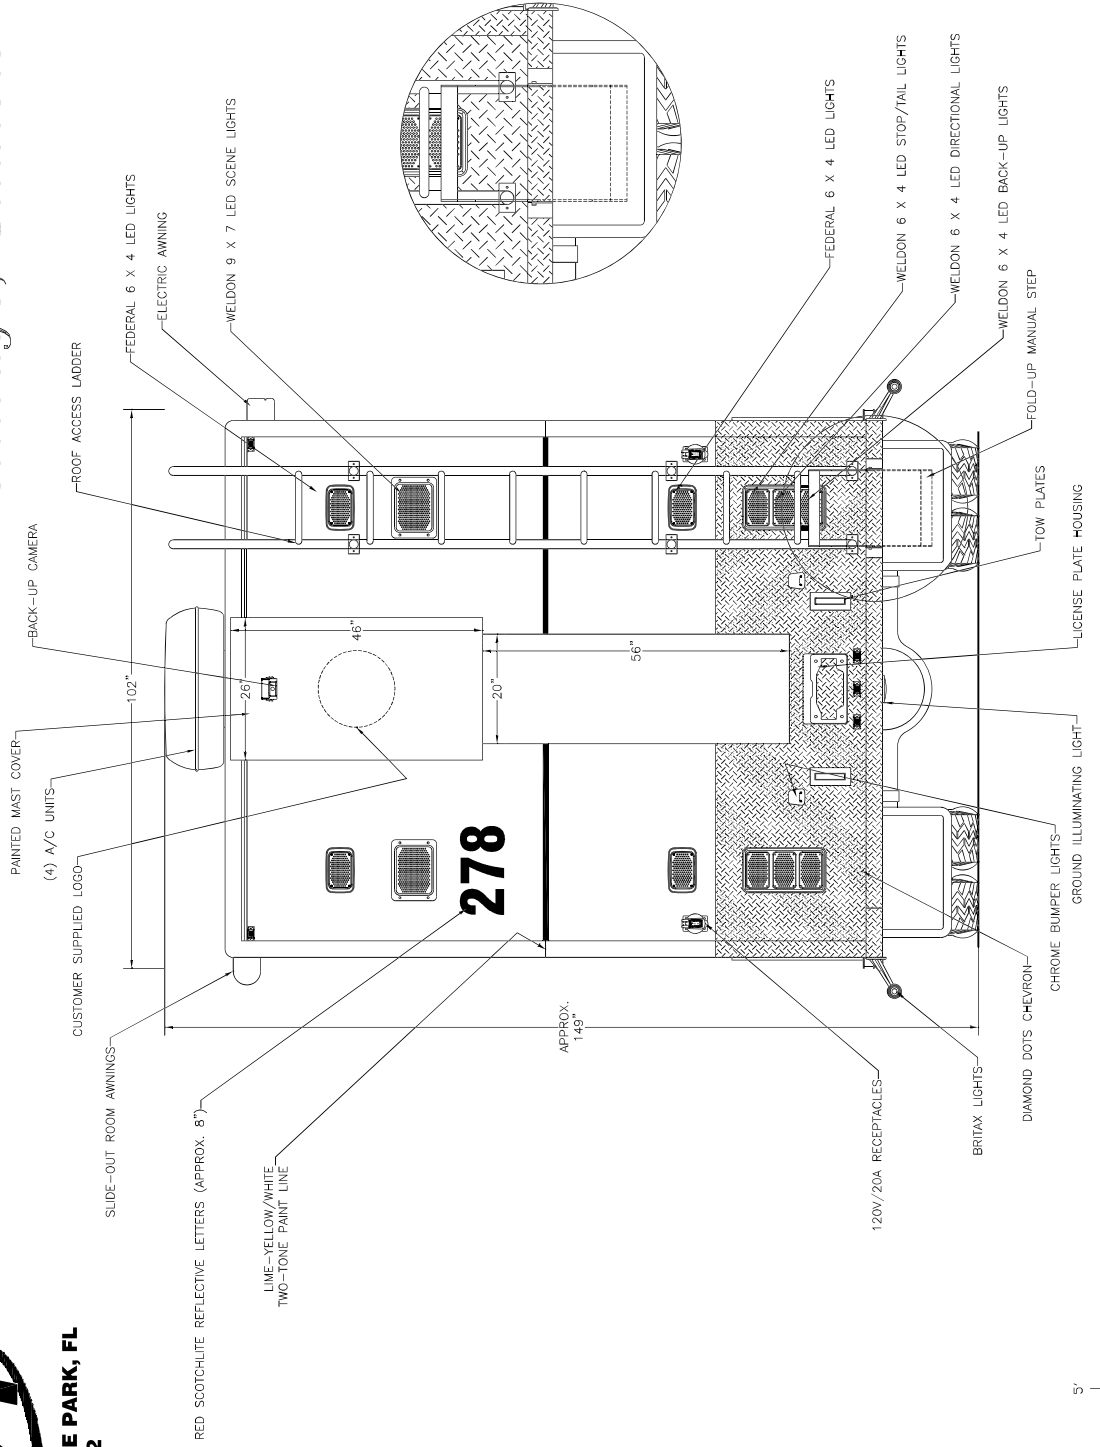

Chicago O'Hare Airport Chicago, Illinois

705 13TH STREET, LAKE PARK, FL
800-848-6652

Rear View

REVISION	DATE
REVISION 1	GR - 02/22/11
REVISION 2	GR - 08/25/11
REVISION 3	GR - 10/26/11
REVISION 4	NS - 12/14/11
REVISION 5	NS - 09/14/12
REVISION 6	NS - 09/09/12