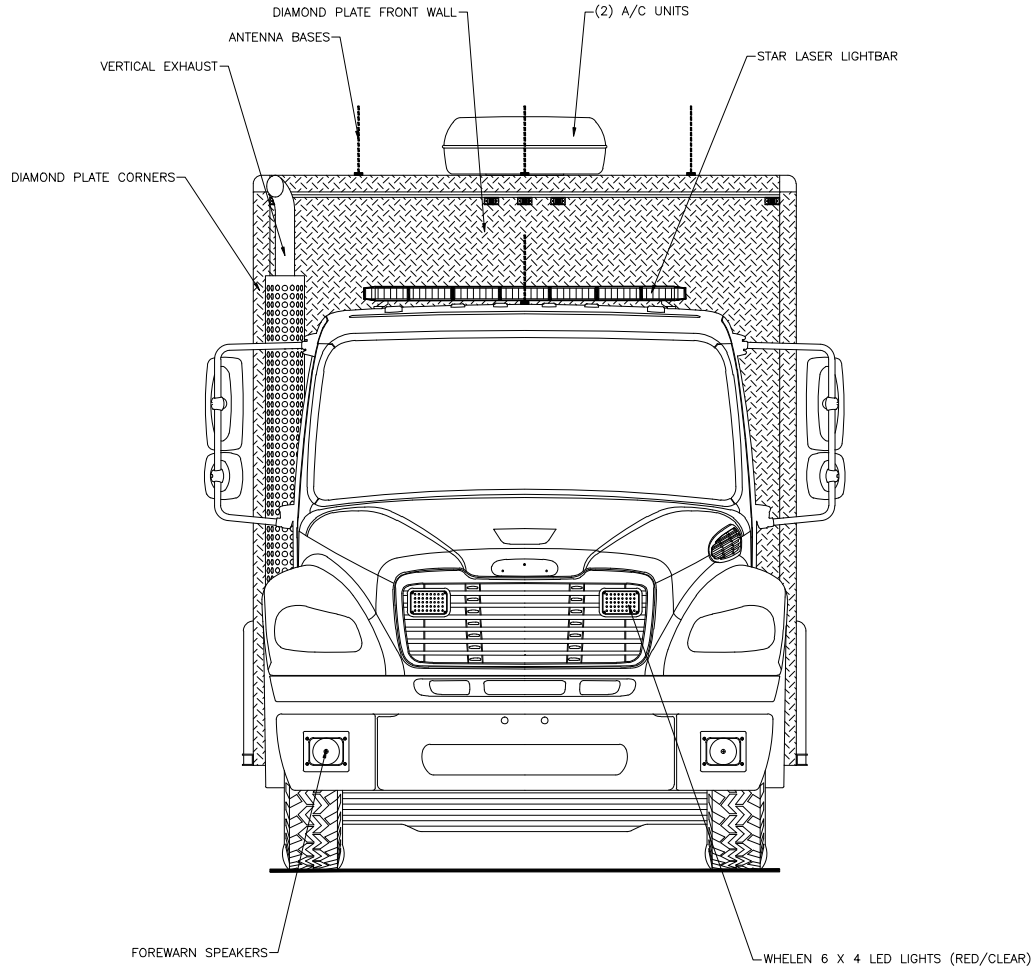

705 13TH STREET, LAKE PARK, FL
800-848-6652

Monroe County Sheriff's Office
Rochester, New York

Front View

		DATE: 01/12/12
REVISION 1		NS - 08/14/12
REVISION 2		NS - 08/22/12
REVISION 3		-
REVISION 4		-
REVISION 5		-