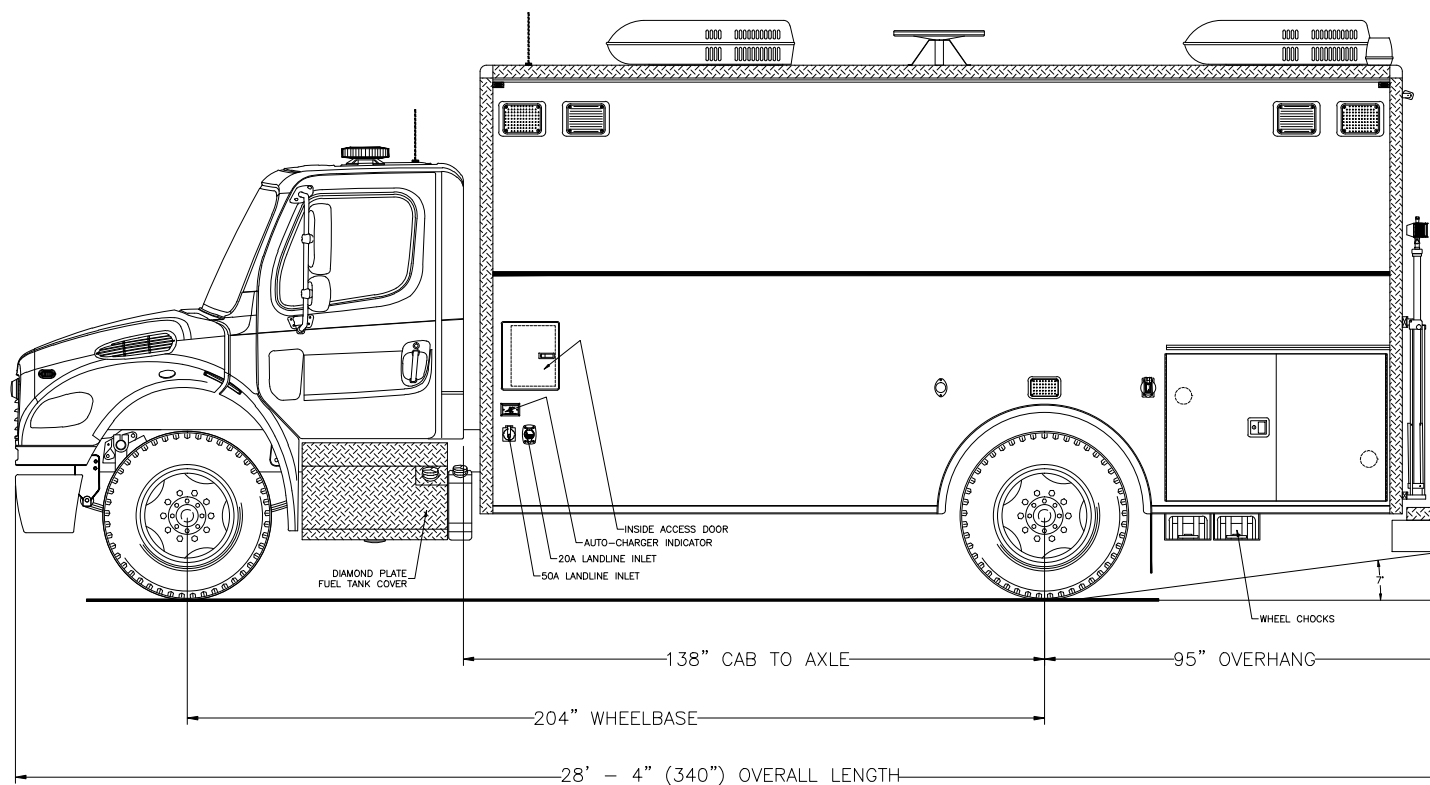

705 13TH STREET, LAKE PARK, FL
800-848-6652

Monroe County Sheriff's Office
Rochester, New York

Streetside Overall

		DATE: 01/12/12
REVISION 1	NS	08/14/12
REVISION 2	NS	08/22/12
REVISION 3	-	-
REVISION 4	-	-
REVISION 5	-	-