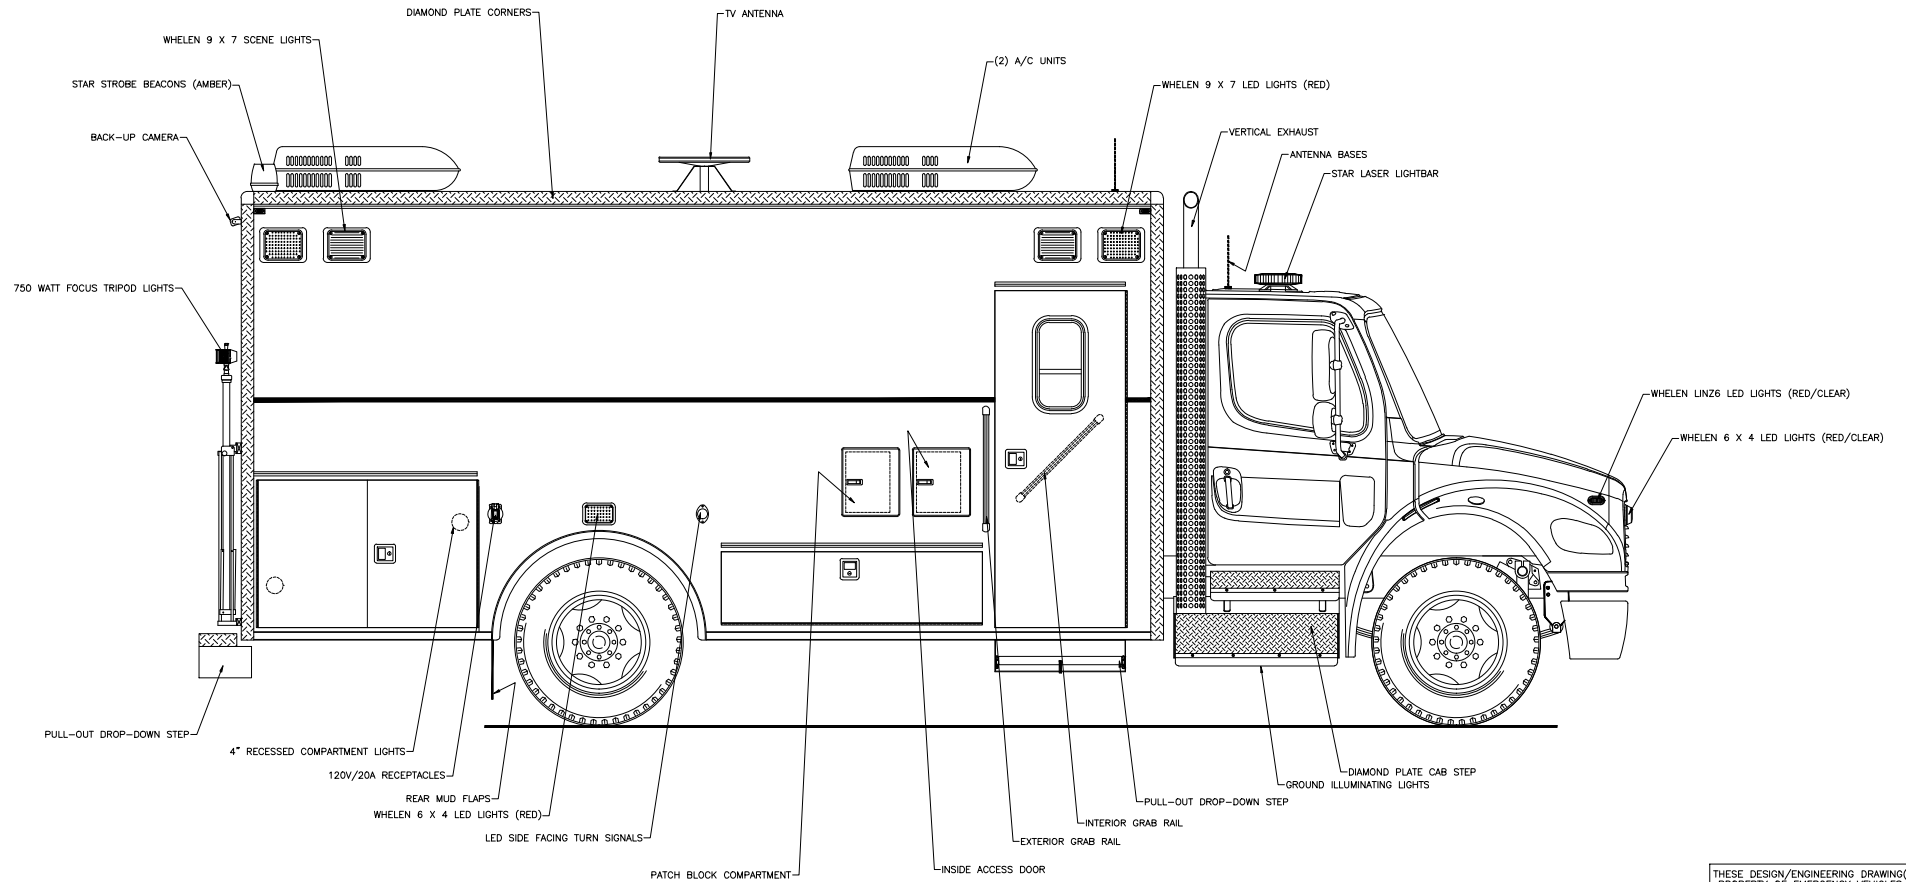

705 13TH STREET, LAKE PARK, FL
800-848-6652

Monroe County Sheriff's Office Rochester, New York

Curbside Overall

THESE DESIGN/ENGINEERING DRAWING(S) ARE THE PROPERTY OF EMERGENCY VEHICLES, INC. THEY ARE PROPRIETARY, AND ARE FOR THE EXCLUSIVE USE OF YOUR ENTITY. ANY DIVULGING OF THIS DATA TO A THIRD PARTY IS PROHIBITED.

E. J. ... DATE: 01/12/12

REVISION 1	NS - 08/14/12
REVISION 2	NS - 08/22/12
REVISION 3	-
REVISION 4	-
REVISION 5	-