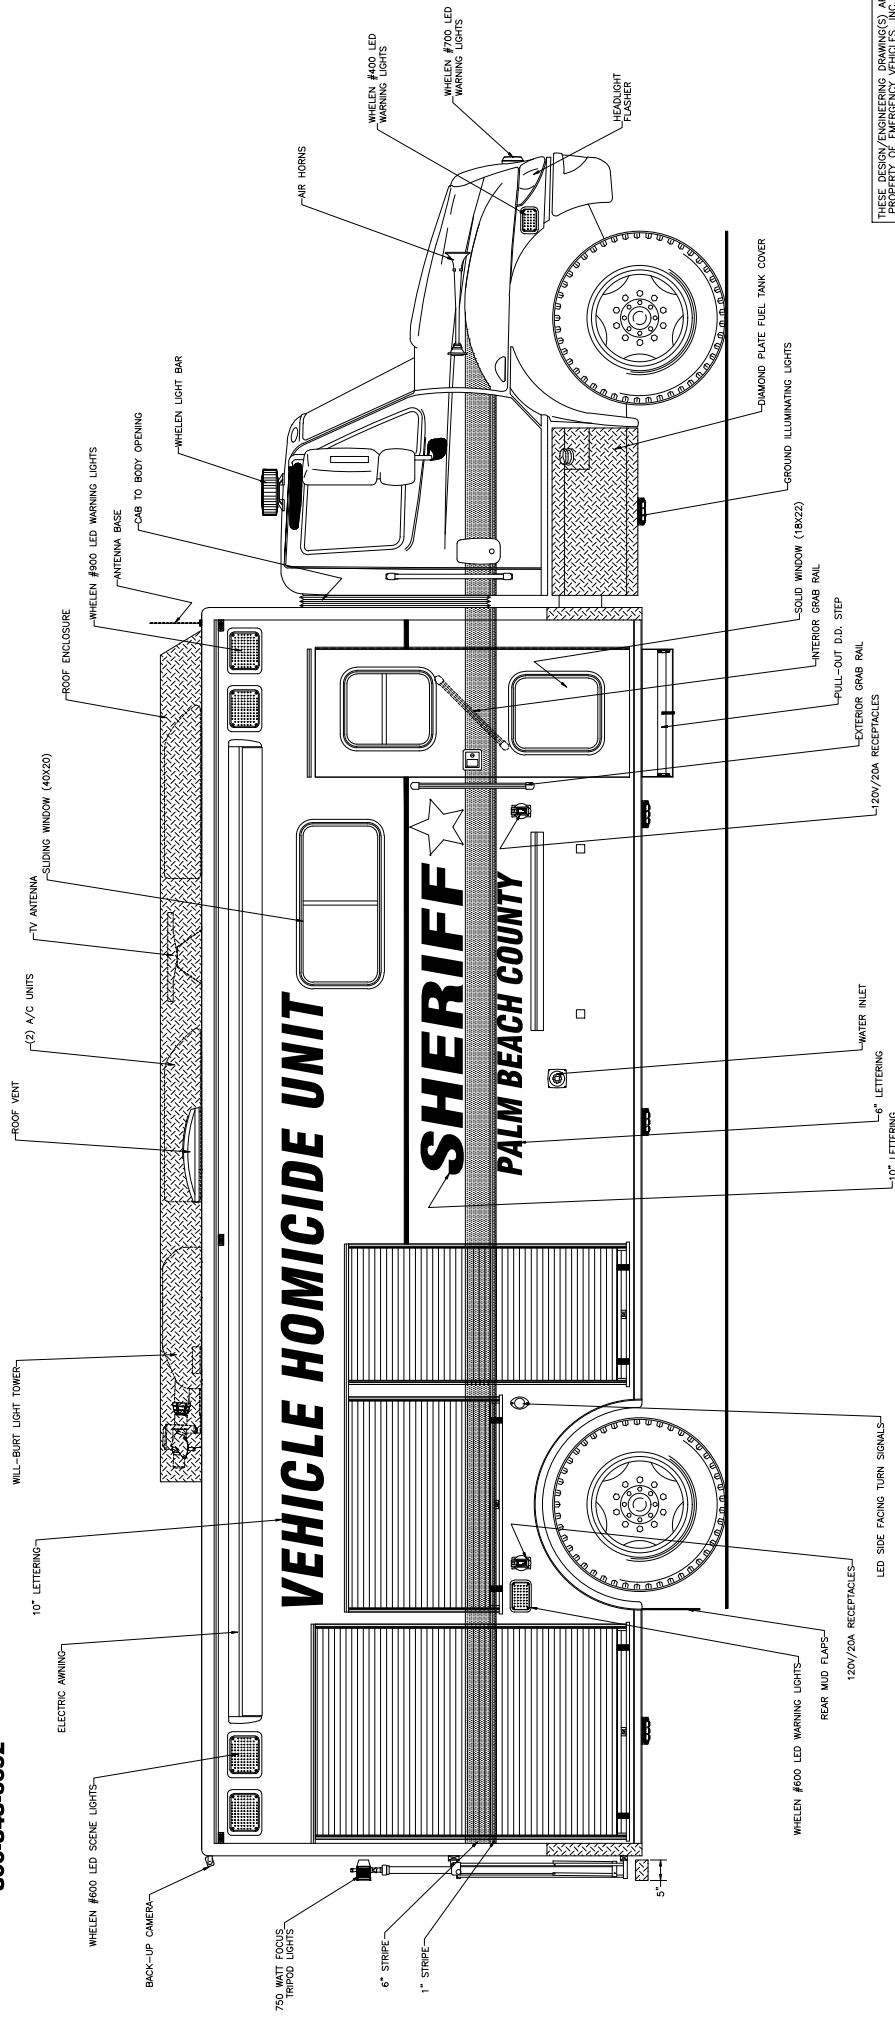

E. Ramirez DATE: 05/08/13

REVISION 1	NS - 05/31/13
REVISION 2	NS - 09/12/13
REVISION 3	-
REVISION 4	-
REVISION 5	-

Streetside Overall

Palm Beach County Sheriff's Office West Palm Beach, Florida

705 13TH STREET, LAKE PARK, FL
800-848-6652