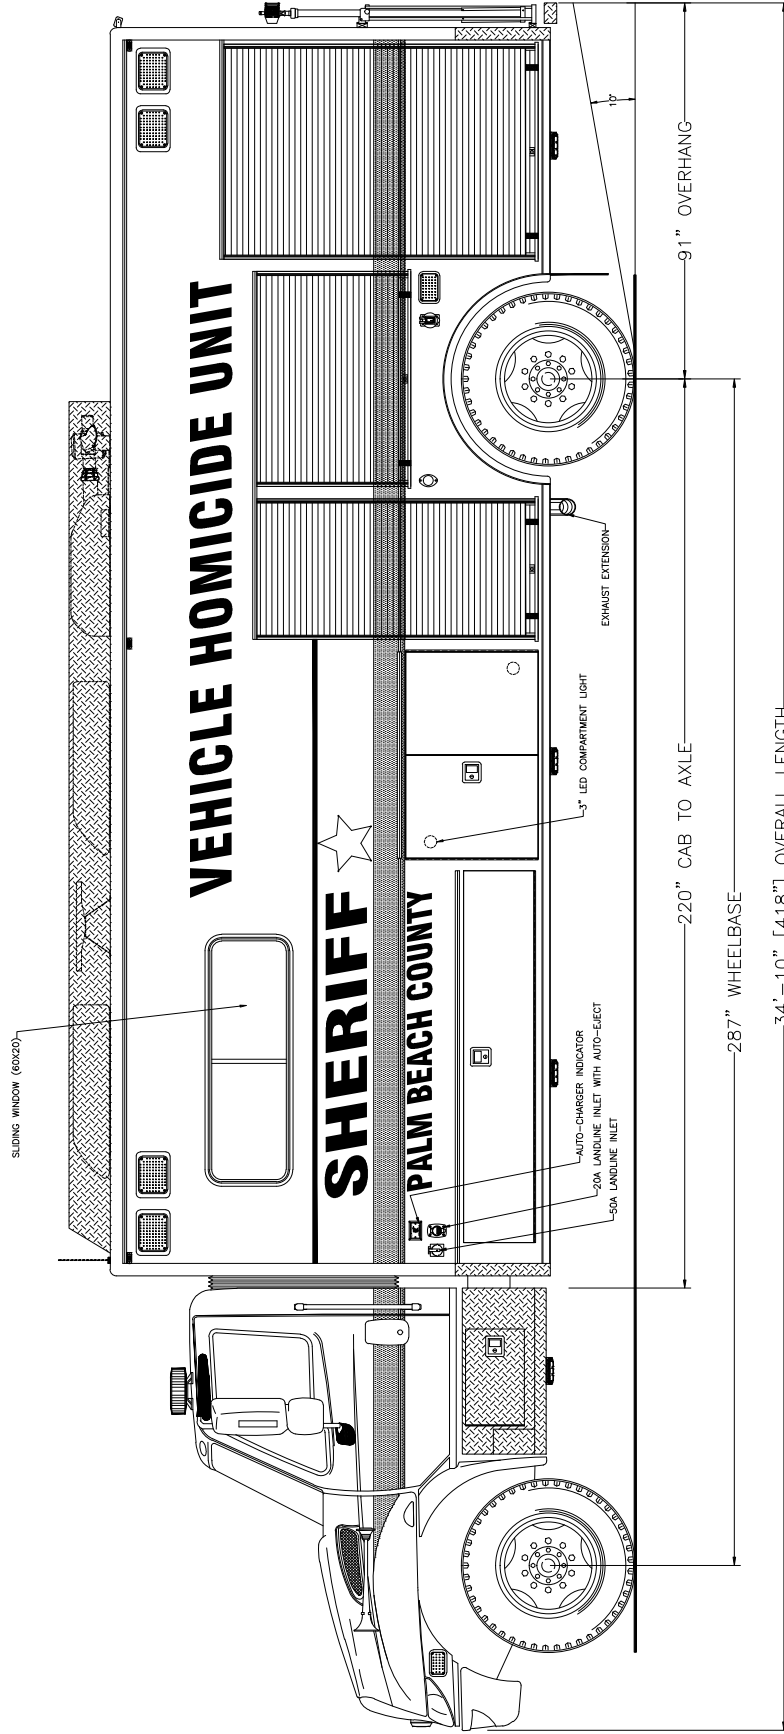

*Palm Beach County Sheriff's Office
West Palm Beach, Florida*

705 13TH STREET, LAKE PARK, FL
800-848-6652

THESE DESIGN/ENGINEERING DRAWING(S) ARE THE PROPERTY OF EMERGENCY VEHICLES, INC. THEY ARE PROPRIETARY, AND ARE FOR THE EXCLUSIVE USE OF THE CLIENT. ANY REUSE OR REPRODUCTION OF THIS DATA TO A THIRD PARTY IS PROHIBITED.