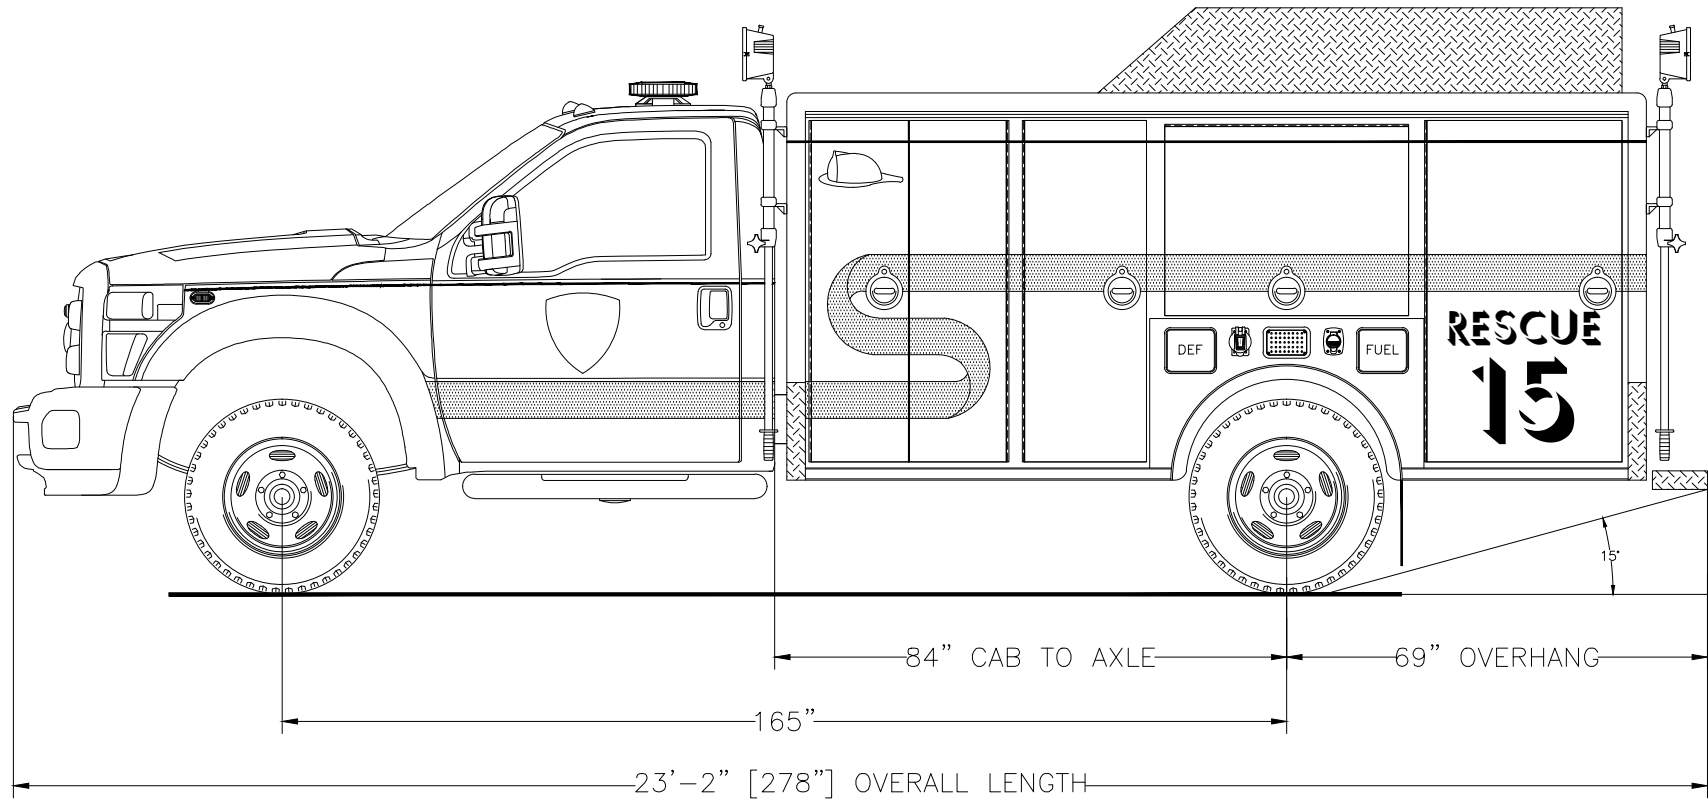

705 13TH STREET, LAKE PARK, FL
800-848-6652

*Cleveland Volunteer Fire Department
Mississippi*

Streetside Overall

[Signature] DATE: 11/09/12

REVISION 1	-
REVISION 2	-
REVISION 3	-
REVISION 4	-
REVISION 5	-