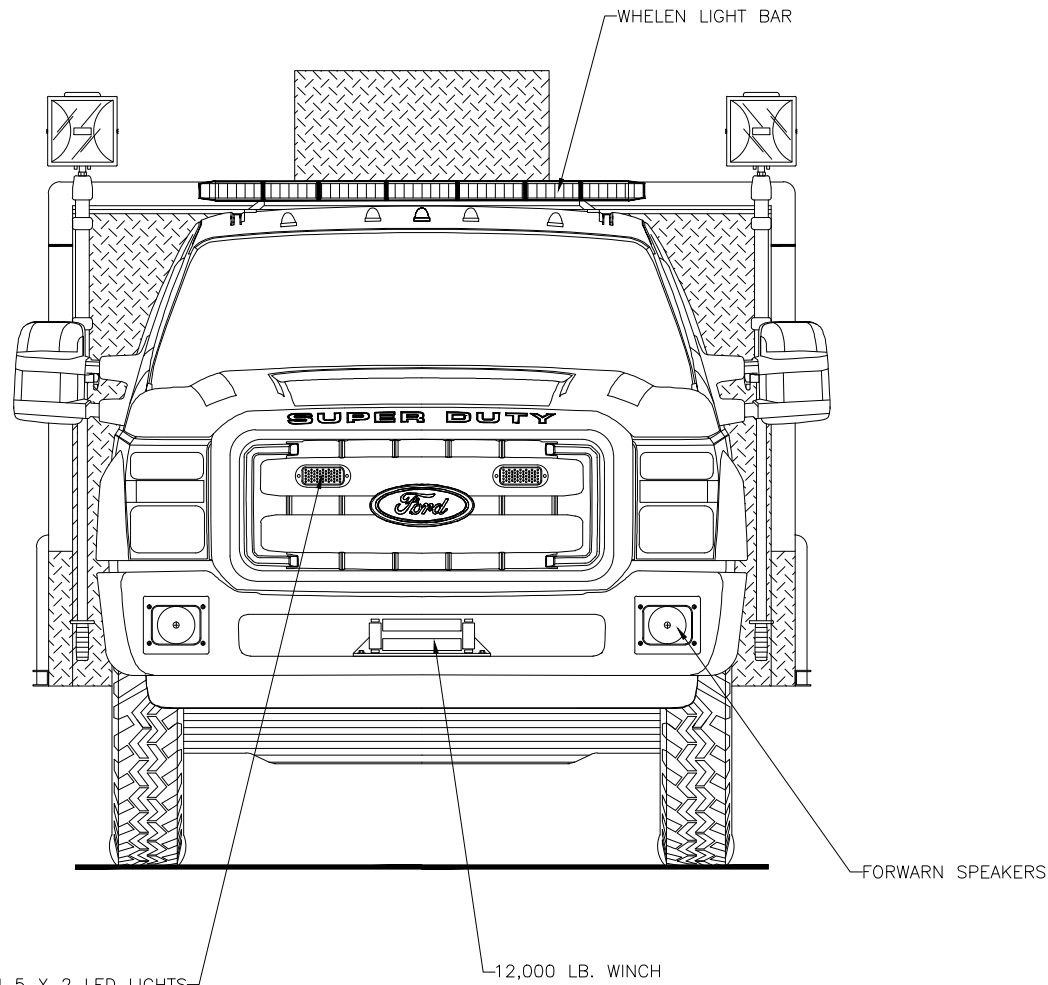

705 13TH STREET, LAKE PARK, FL
800-848-6652

Cleveland Volunteer Fire Department Mississippi

Front View

DATE:	11/09/12
REVISION 1	-
REVISION 2	-
REVISION 3	-
REVISION 4	-
REVISION 5	-