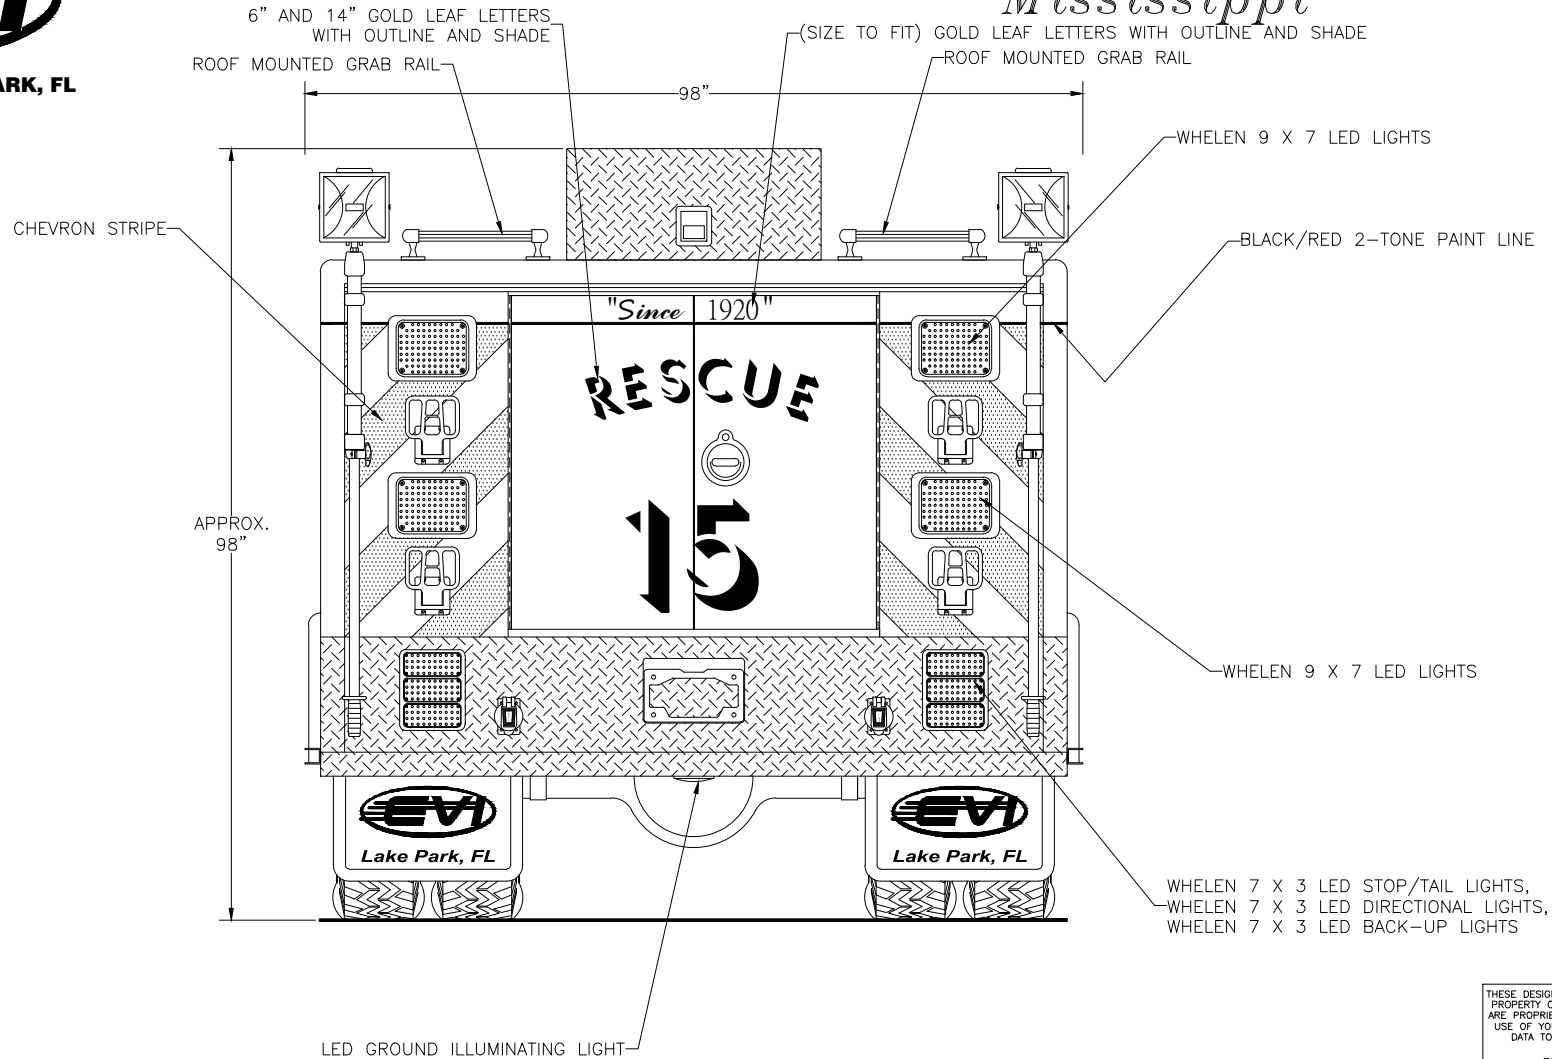

705 13TH STREET, LAKE PARK, FL
800-848-6652

Cleveland Volunteer Fire Department Mississippi

Rear View

[Signature] DATE: 11/09/12

REVISION 1	-
REVISION 2	-
REVISION 3	-
REVISION 4	-
REVISION 5	-