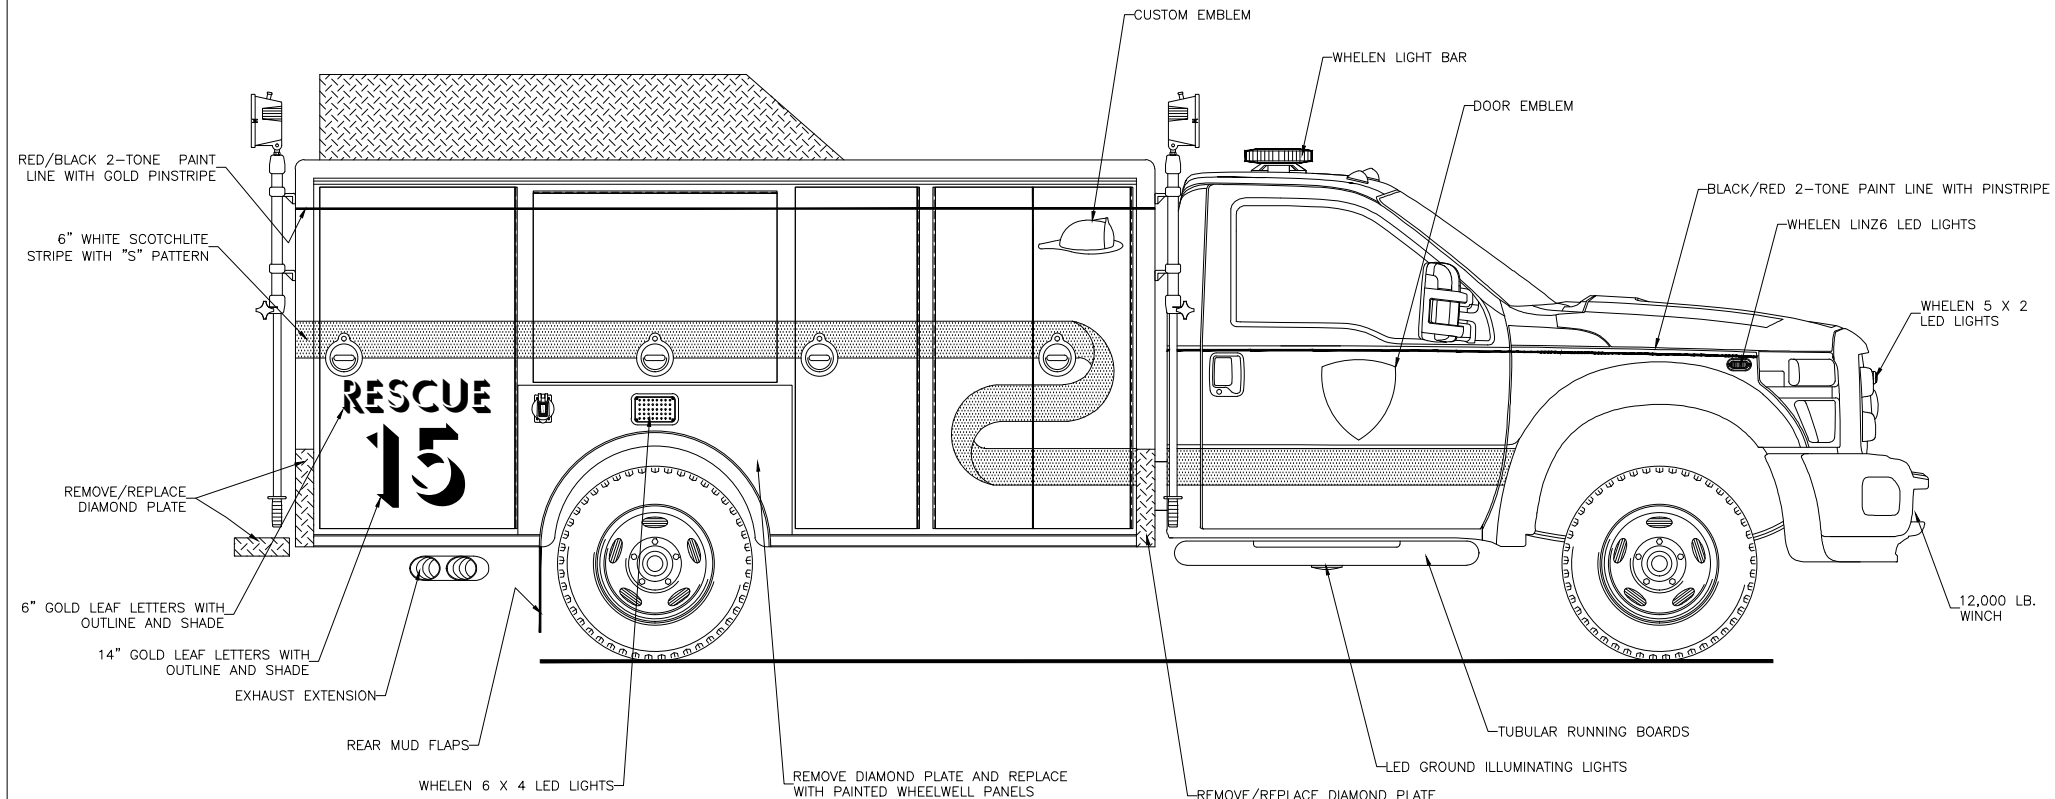

705 13TH STREET, LAKE PARK, FL
800-848-6652

Cleveland Volunteer Fire Department Mississippi

Curbside Overall

DATE:	11/09/12
REVISION 1	-
REVISION 2	-
REVISION 3	-
REVISION 4	-
REVISION 5	-