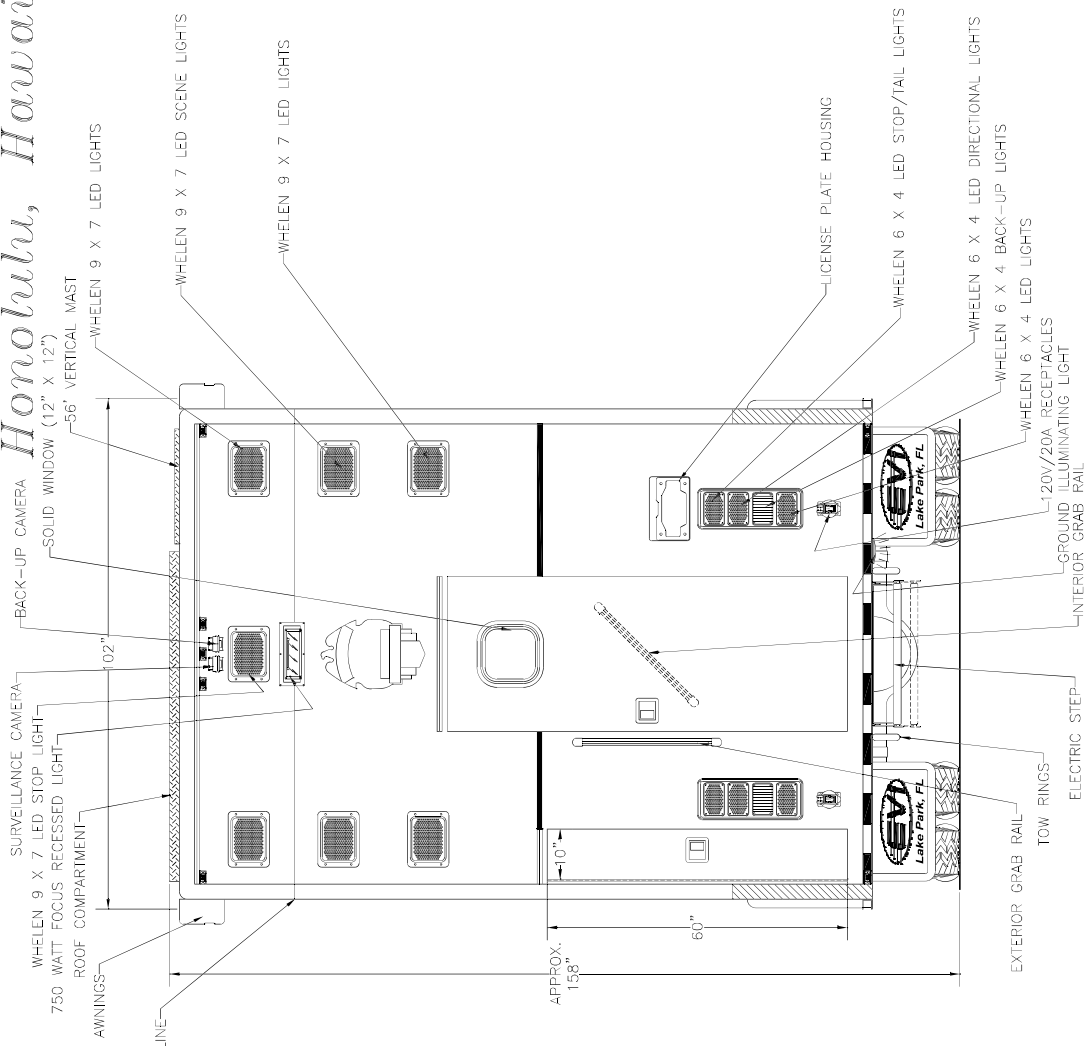

TWO-TONE PAINT LINE

Rear View

THESE DESIGN/ENGINEERING DRAWING(S) ARE THE PROPERTY OF EVI ENGINEERING, INC. AND ARE FOR THE EXCLUSIVE USE OF YOUR ENTITY. ANY DUPLICATION OF THIS DATA TO A THIRD PARTY IS PROHIBITED.