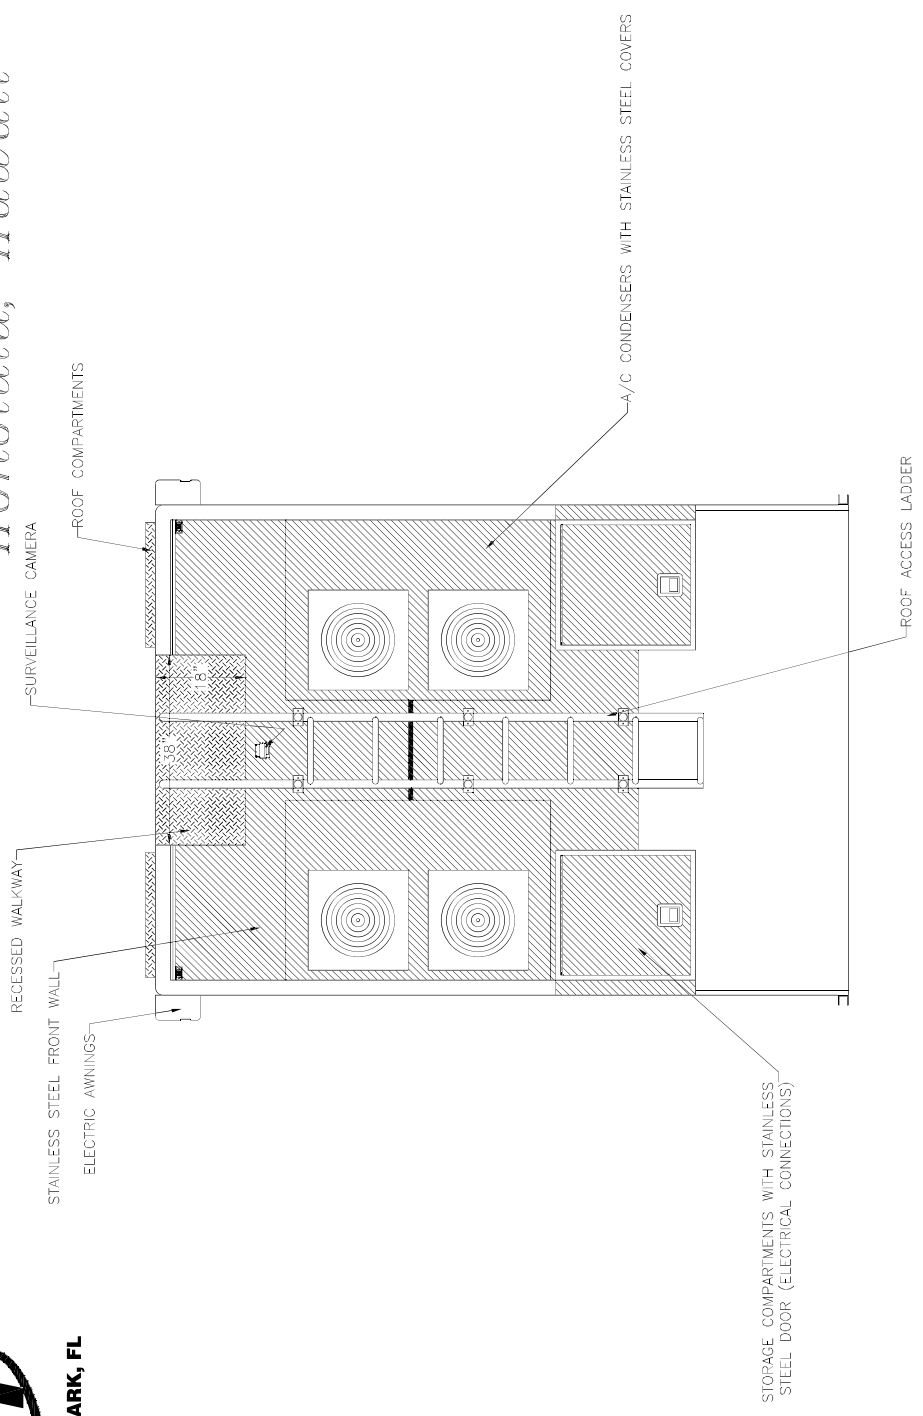

Honolulu Police Department Honolulu, Hawaii

**705 13TH STREET, LAKE PARK, FL
800-848-6652**

Front View

THESE DESIGN/ENGINEERING DRAWING(S) ARE THE PROPERTY OF EVI ENGINEERING & CONSTRUCTION. ANY REUSE, REPRODUCTION, OR DISTRIBUTION OF THIS DRAWING WITHOUT THE WRITTEN PERMISSION OF EVI ENGINEERING & CONSTRUCTION IS PROHIBITED.

DATE: 09/09/10

REVISION 1	NS - 10/12/10
REVISION 2	NS - 11/11/10
REVISION 3	-
REVISION 4	-
REVISION 5	-