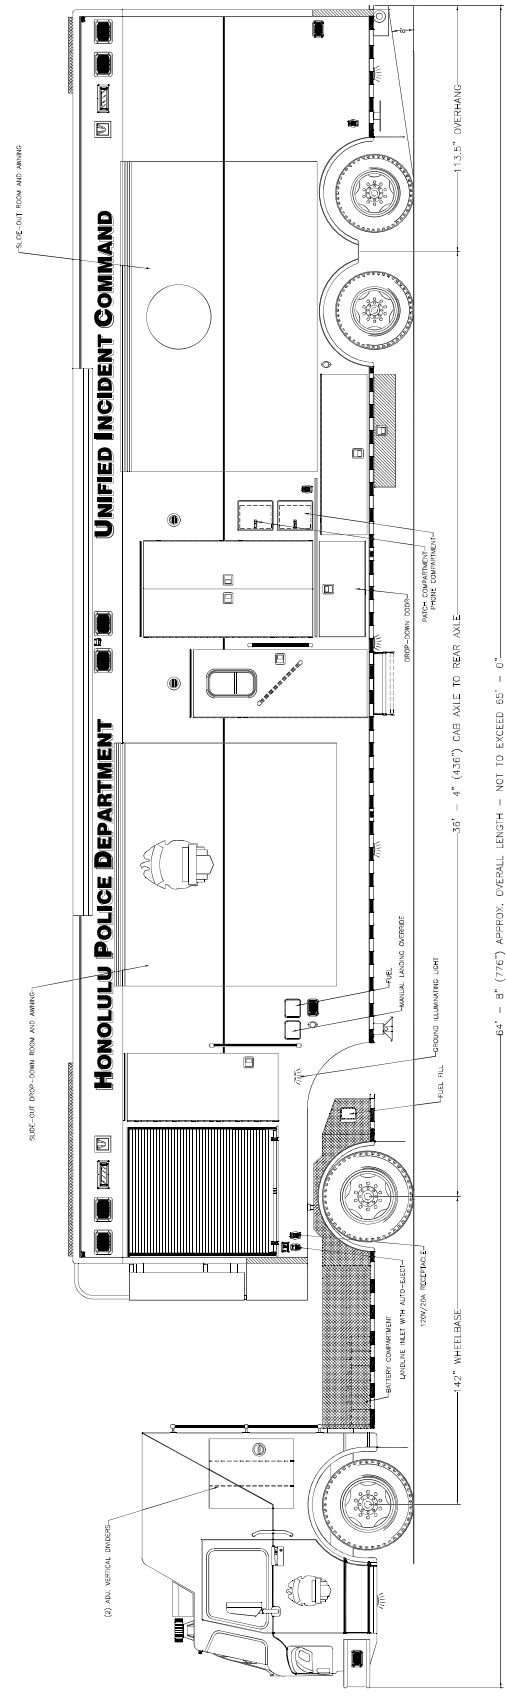

Honolulu Police Department Honolulu, Hawaii

705 13TH STREET, LAKE PARK, FL
800-848-6652

THESE DESIGN/ENGINEERING DRAWINGS ARE THE PROPERTY OF EVI ENGINEERING, INC. AND ARE NOT TO BE REPRODUCED OR COPIED IN ANY MANNER WITHOUT THE WRITTEN PERMISSION OF EVI ENGINEERING, INC. ANY REPRODUCTION OR USE OF YOUR ENTITY ANY DIVISION OF THIS DATA TO A THIRD PARTY IS PROHIBITED.

DATE: 09/09/10

REVISION 1	NS	10/12/10
REVISION 2	NS	11/17/10
REVISION 3	-	-
REVISION 4	-	-
REVISION 5	-	-

Streetside Overall