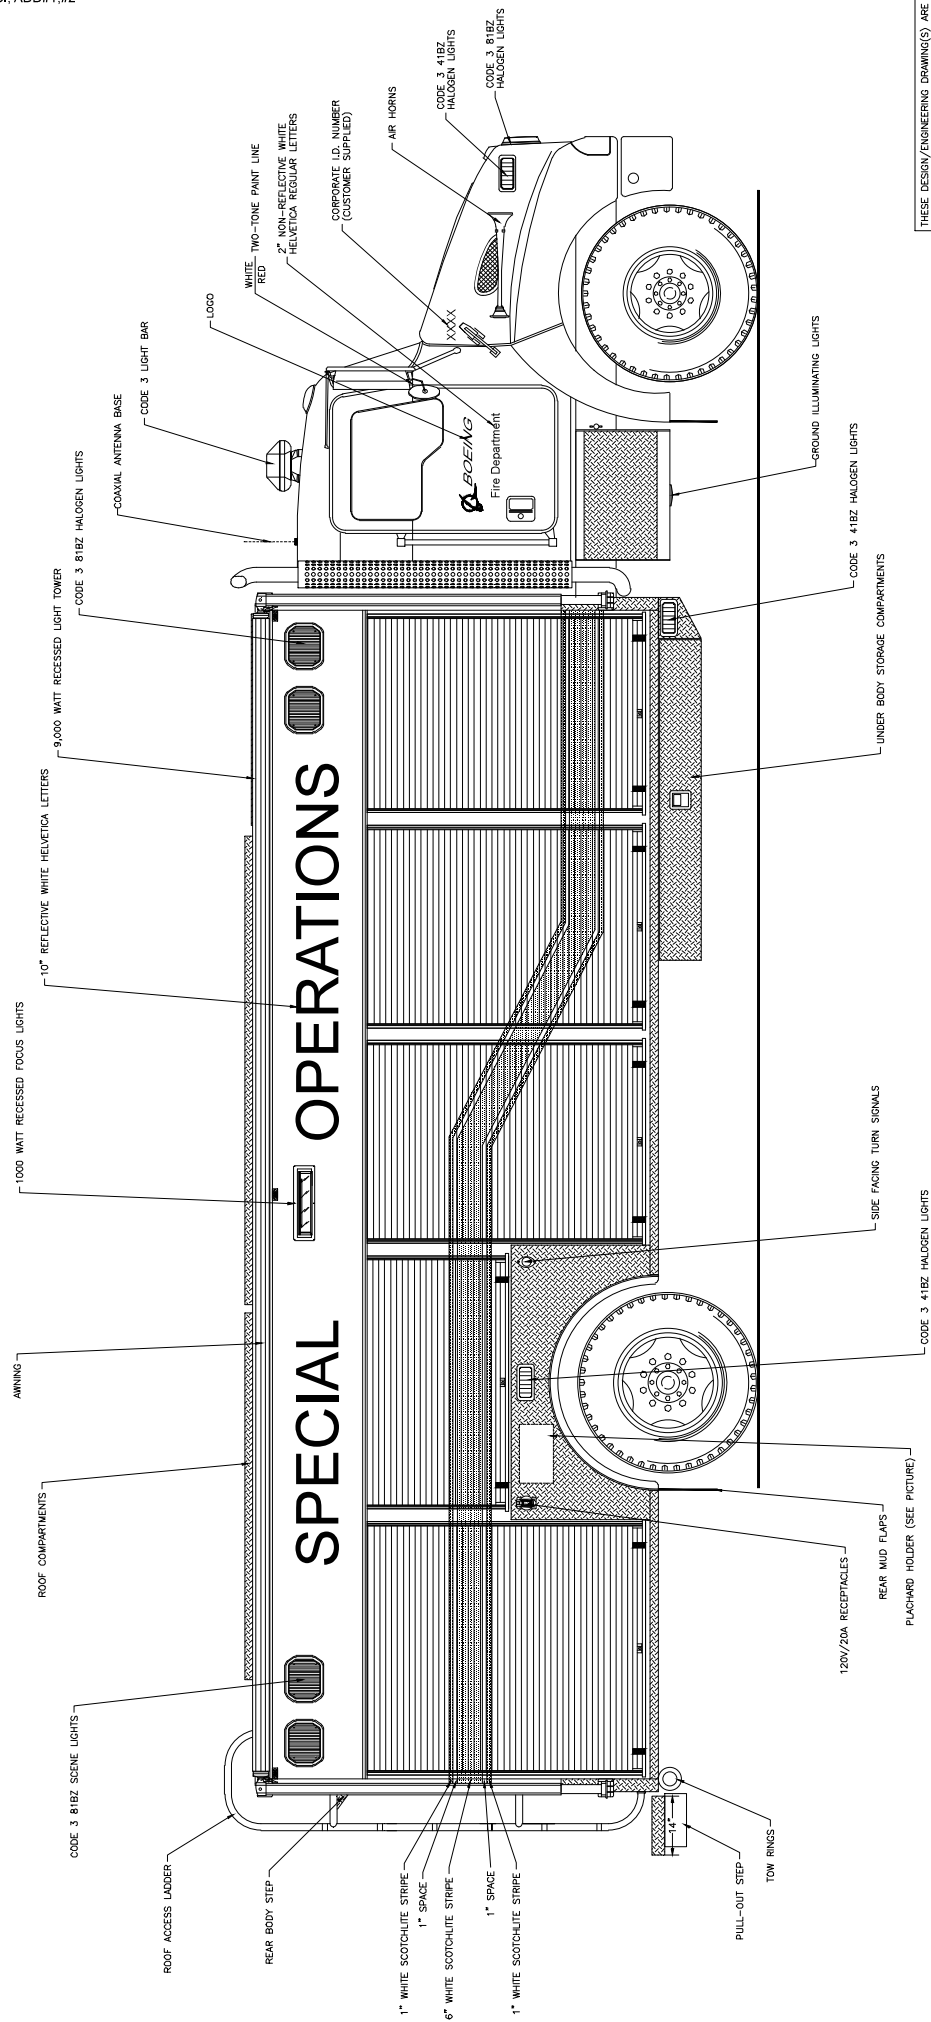

EMERGENCY VEHICLES, INC.

*Boeing Fire Department
Everett, Washington*

THESE DESIGN/ENGINEERING DRAWING(S) ARE THE PROPERTY OF EMERGENCY VEHICLES, INC. AND ARE NOT TO BE REPRODUCED OR COPIED IN ANY MANNER WITHOUT THE WRITTEN PERMISSION OF EMERGENCY VEHICLES, INC. ANY VIOLATION OF THIS USE OF YOUR ENTITY, ANY DOWLING OF THIS DATA TO A THIRD PARTY IS PROHIBITED.

EJ DATE: 11/27/06

REVISION 1	NS	03/06/07
REVISION 2	NS	05/15/07
REVISION 3		
REVISION 4		
REVISION 5		

Curbside Overall