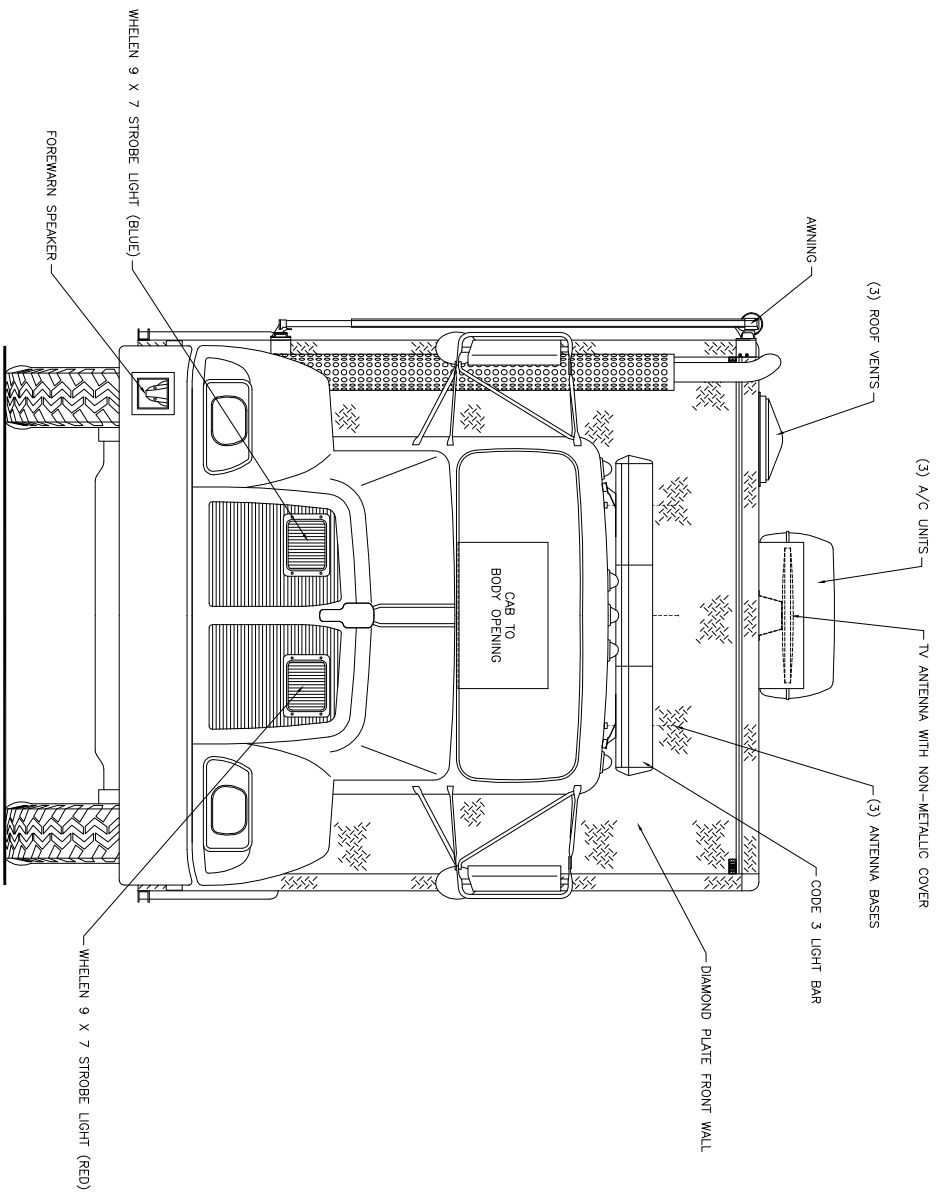

*Walworth Co. Sheriff's Office
Elkhorn, Wisconsin*

Front View

DATE:	12/10/04
REVISION 1	02/09/05
REVISION 2	03/14/05
REVISION 3	-
REVISION 4	-
REVISION 5	-