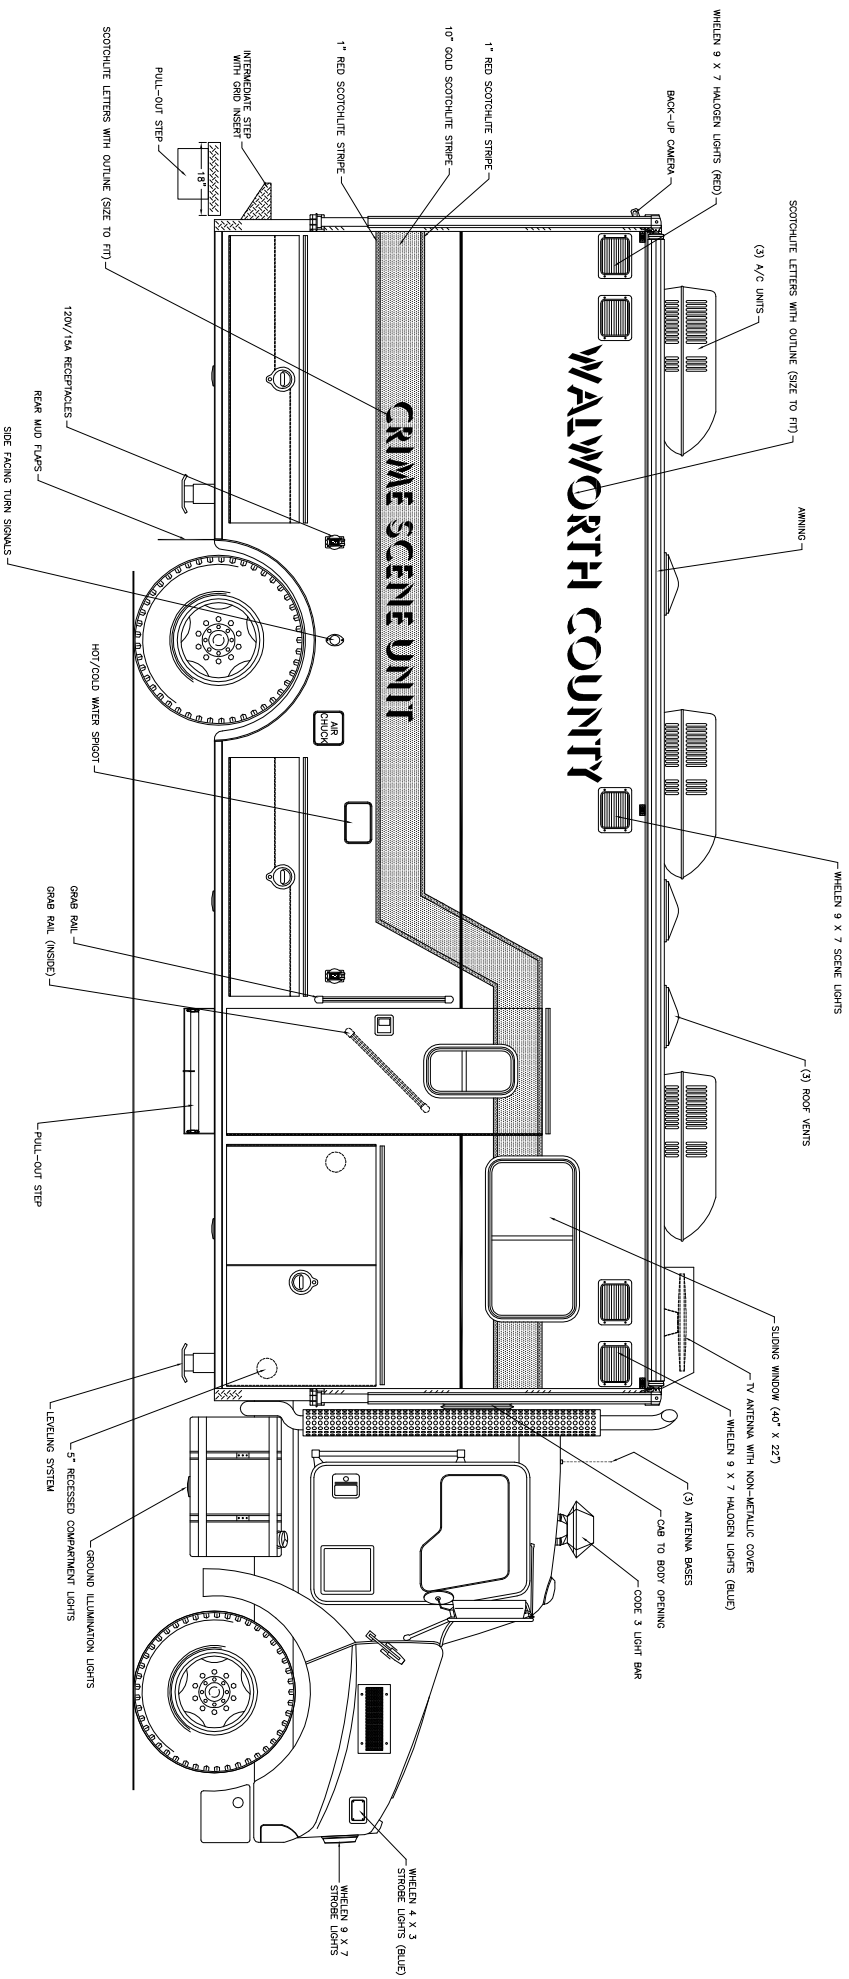

EMERGENCY VEHICLES, INC.

Walworth Co. Sheriff's Office
Elkhorn, Wisconsin

Curbside Overall

THESE DESIGN/ENGINEERING DRAWINGS ARE THE PROPERTY OF EMERGENCY VEHICLES, INC. THEY ARE PROPRIETARY, AND ARE FOR THE EXCLUSIVE USE OF THE PARTY TO WHOM THEY ARE ISSUED. NO DATA TO A THIRD PARTY IS PROHIBITED.

DATE:	12/10/04
REVISION 1	02/09/05
REVISION 2	03/14/05
REVISION 3	-
REVISION 4	-
REVISION 5	-