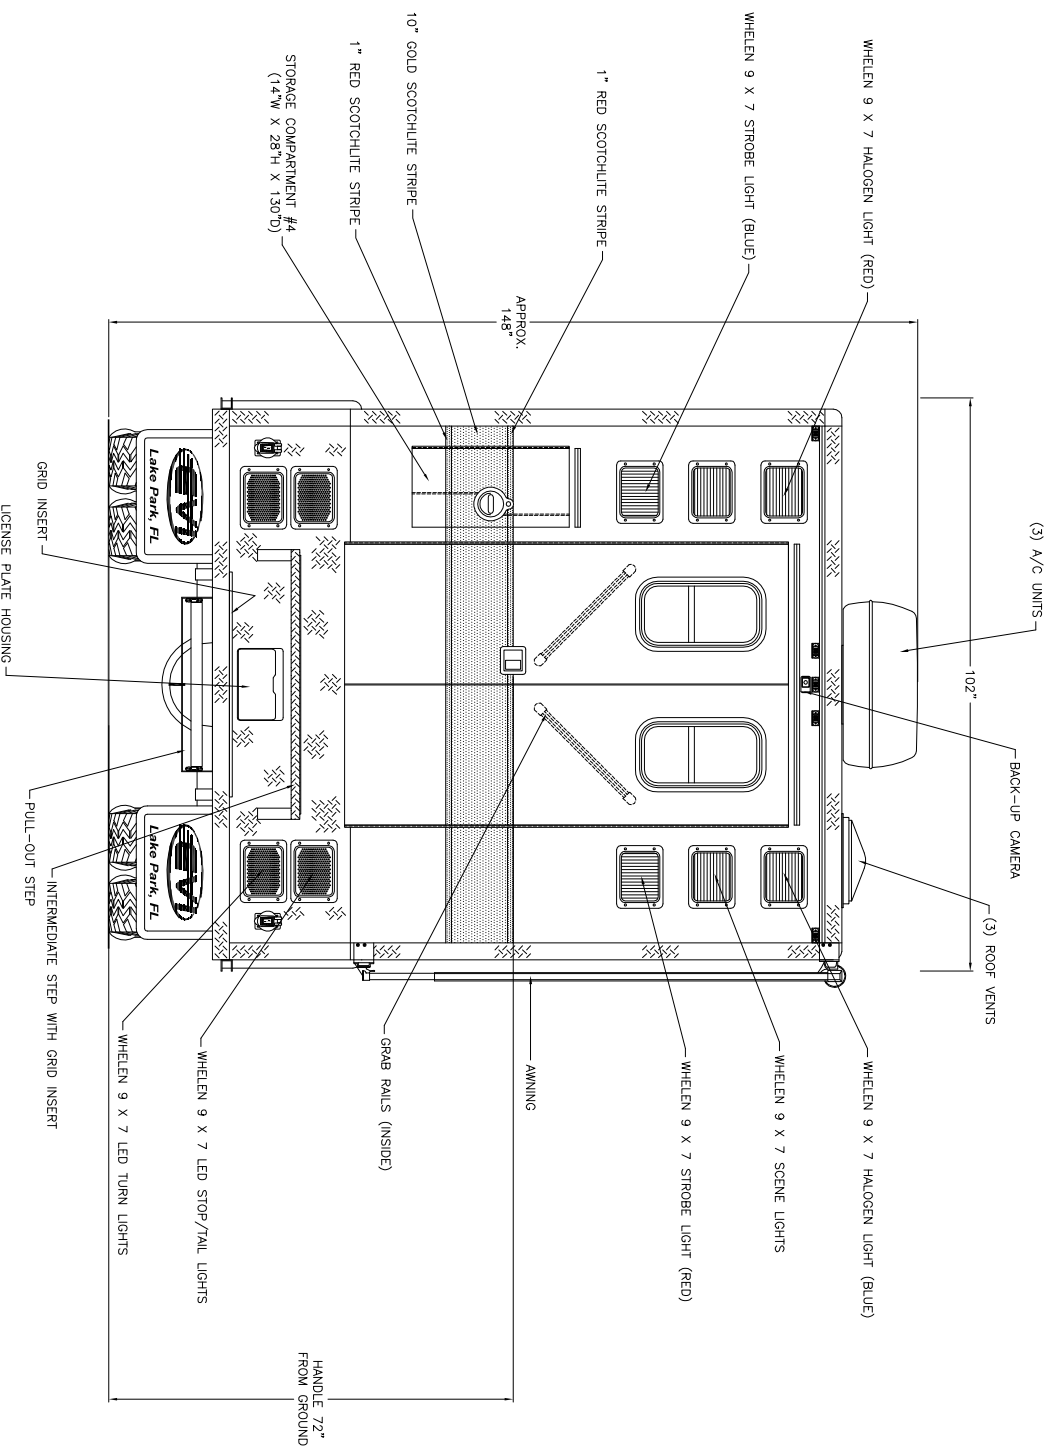

DATE:	12/10/04
REVISION 1	02/09/05
REVISION 2	03/14/05
REVISION 3	-
REVISION 4	-
REVISION 5	-

*Walworth Co. Sheriff's Office
Elkhorn, Wisconsin*

Rear View

PRODDWG \WALWORTH2 \RM265410 \GR \121004

THESE DESIGN/ENGINEERING DRAWINGS ARE THE PROPERTY OF EMERGENCY VEHICLES, INC. THEY ARE PROPRIETARY AND ARE FOR THE EXCLUSIVE USE OF THE CLIENT. ANY REUSE OR DISTRIBUTION OF THIS DATA TO A THIRD PARTY IS PROHIBITED.