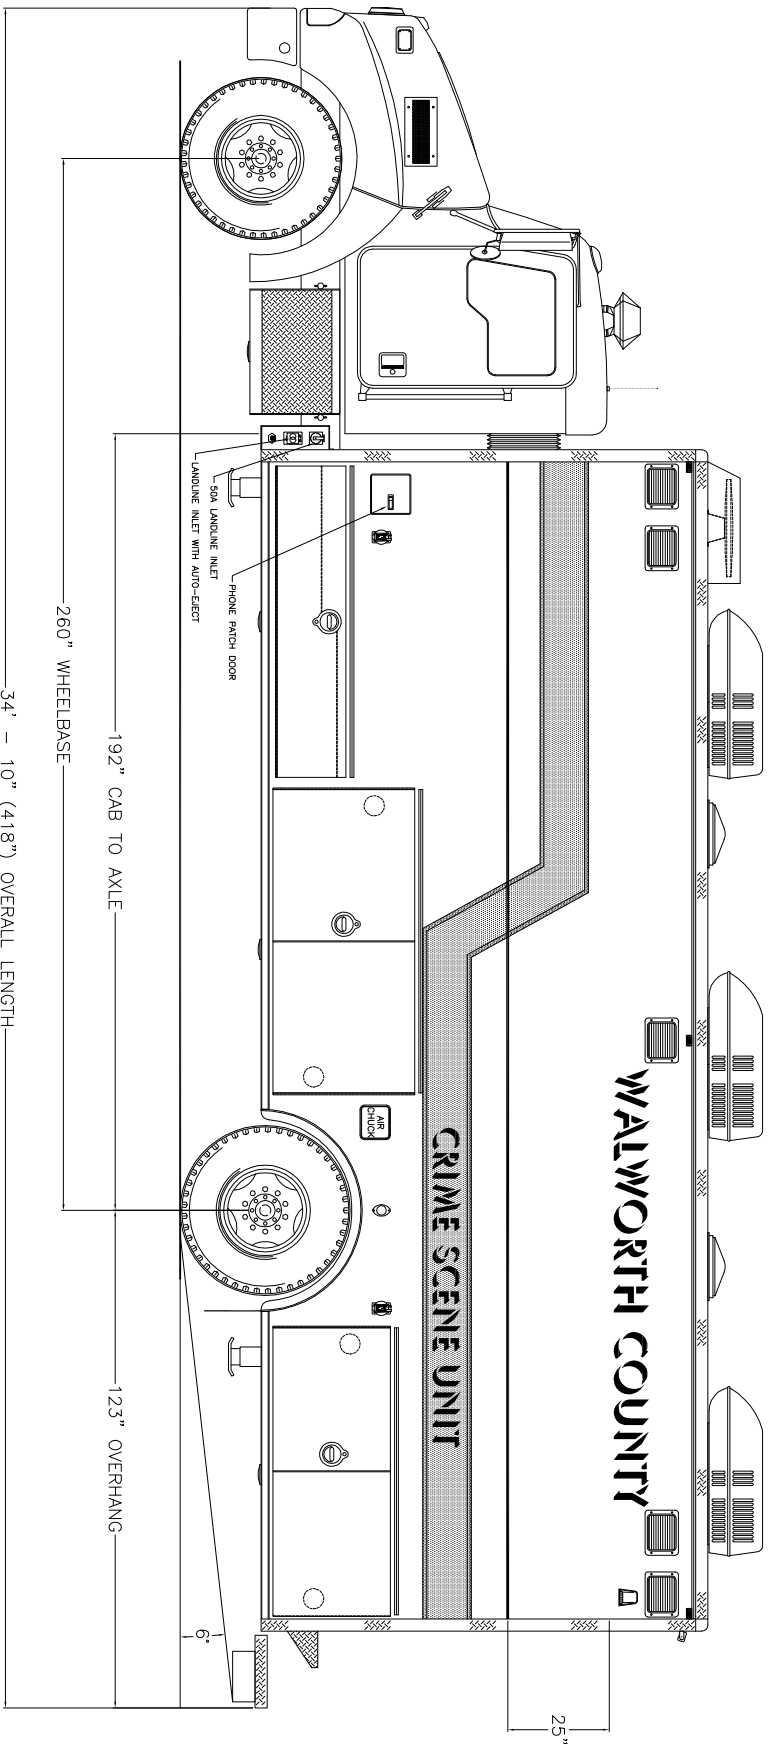

EMERGENCY VEHICLES, INC.

*Walworth Co. Sheriff's Office
Elkhorn, Wisconsin*

Streetside Overall

DATE:	12/10/04
REVISION 1	02/09/05
REVISION 2	03/14/05
REVISION 3	-
REVISION 4	-
REVISION 5	-