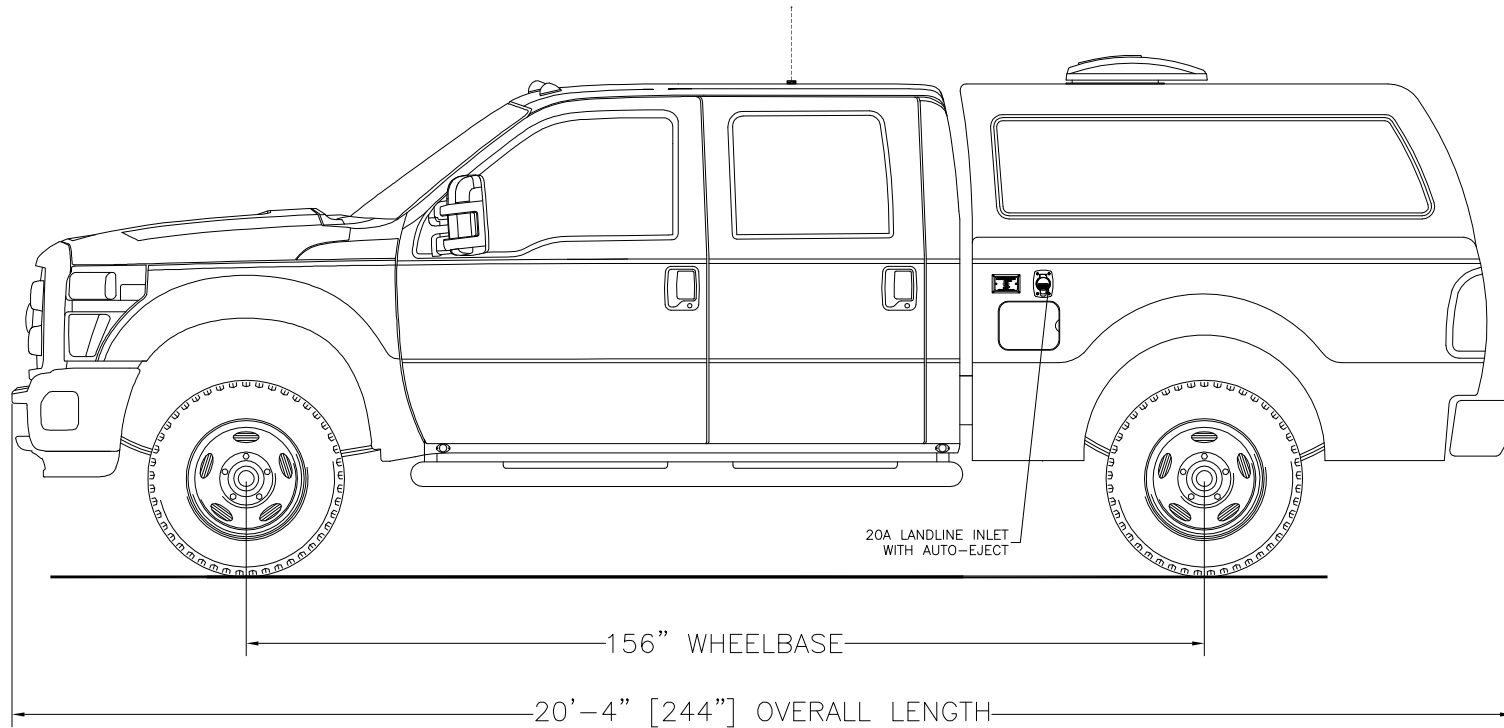

705 13TH STREET, LAKE PARK, FL
800-848-6652

*Jersey City Police Department
Jersey City, New Jersey*

Streetside Overall

EVI DATE: 12/07/15

REVISION 1	-
REVISION 2	-
REVISION 3	-
REVISION 4	-
REVISION 5	-