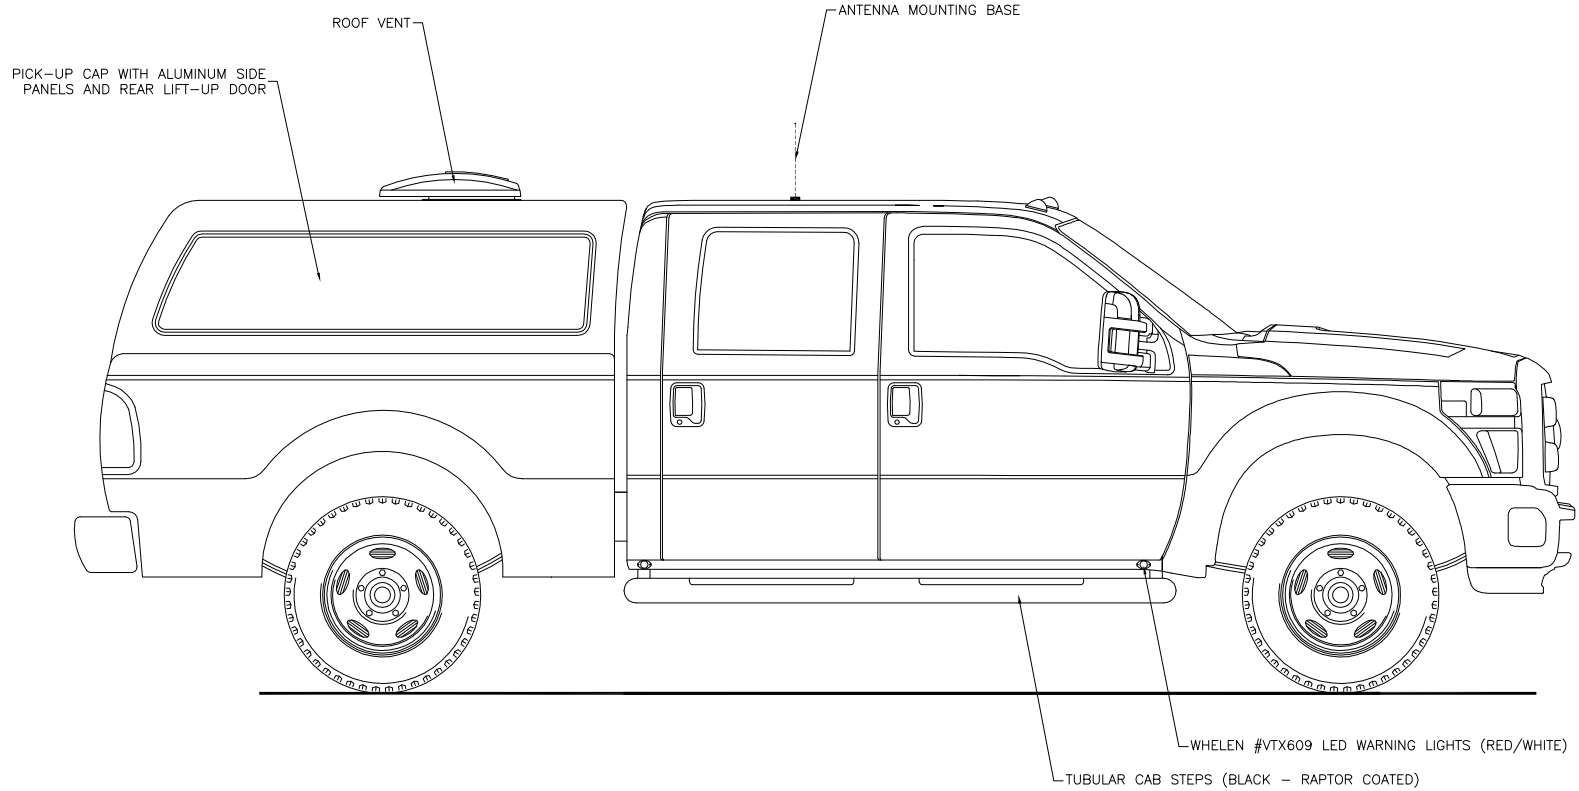

705 13TH STREET, LAKE PARK, FL
800-848-6652

*Jersey City Police Department
Jersey City, New Jersey*

Curbside Overall

THESE DESIGN/ENGINEERING DRAWING(S) ARE THE PROPERTY OF EMERGENCY VEHICLES, INC. THEY ARE PROPRIETARY, AND ARE FOR THE EXCLUSIVE USE OF YOUR ENTITY. ANY DIVULGING OF THIS DATA TO A THIRD PARTY IS PROHIBITED.

EVI DATE: 12/07/15

REVISION 1	-
REVISION 2	-
REVISION 3	-
REVISION 4	-
REVISION 5	-