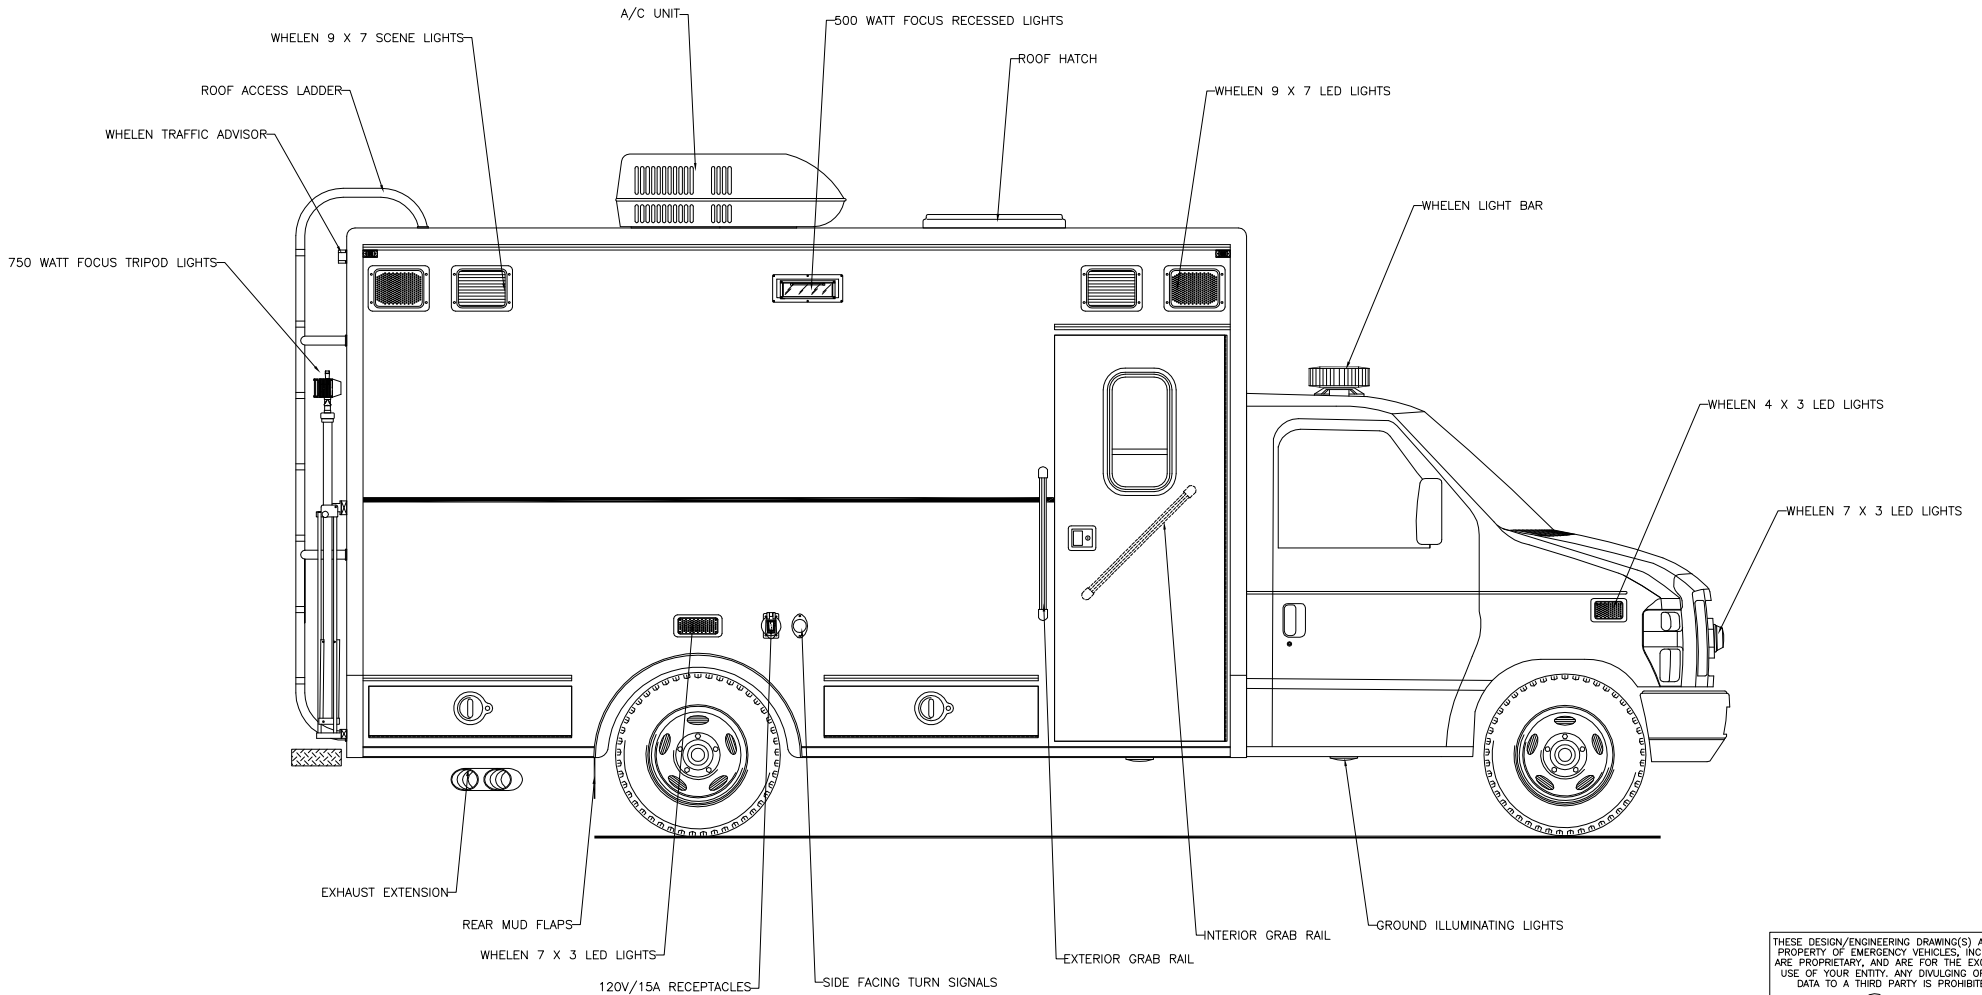

EMERGENCY VEHICLES, INC.

*Puerto Rico Police Department
Puerto Rico*

Curbside Overall

Emergency DATE: 08/21/08

REVISION 1	NS - 11/14/08
REVISION 2	NS - 12/12/08
REVISION 3	-
REVISION 4	-
REVISION 5	-