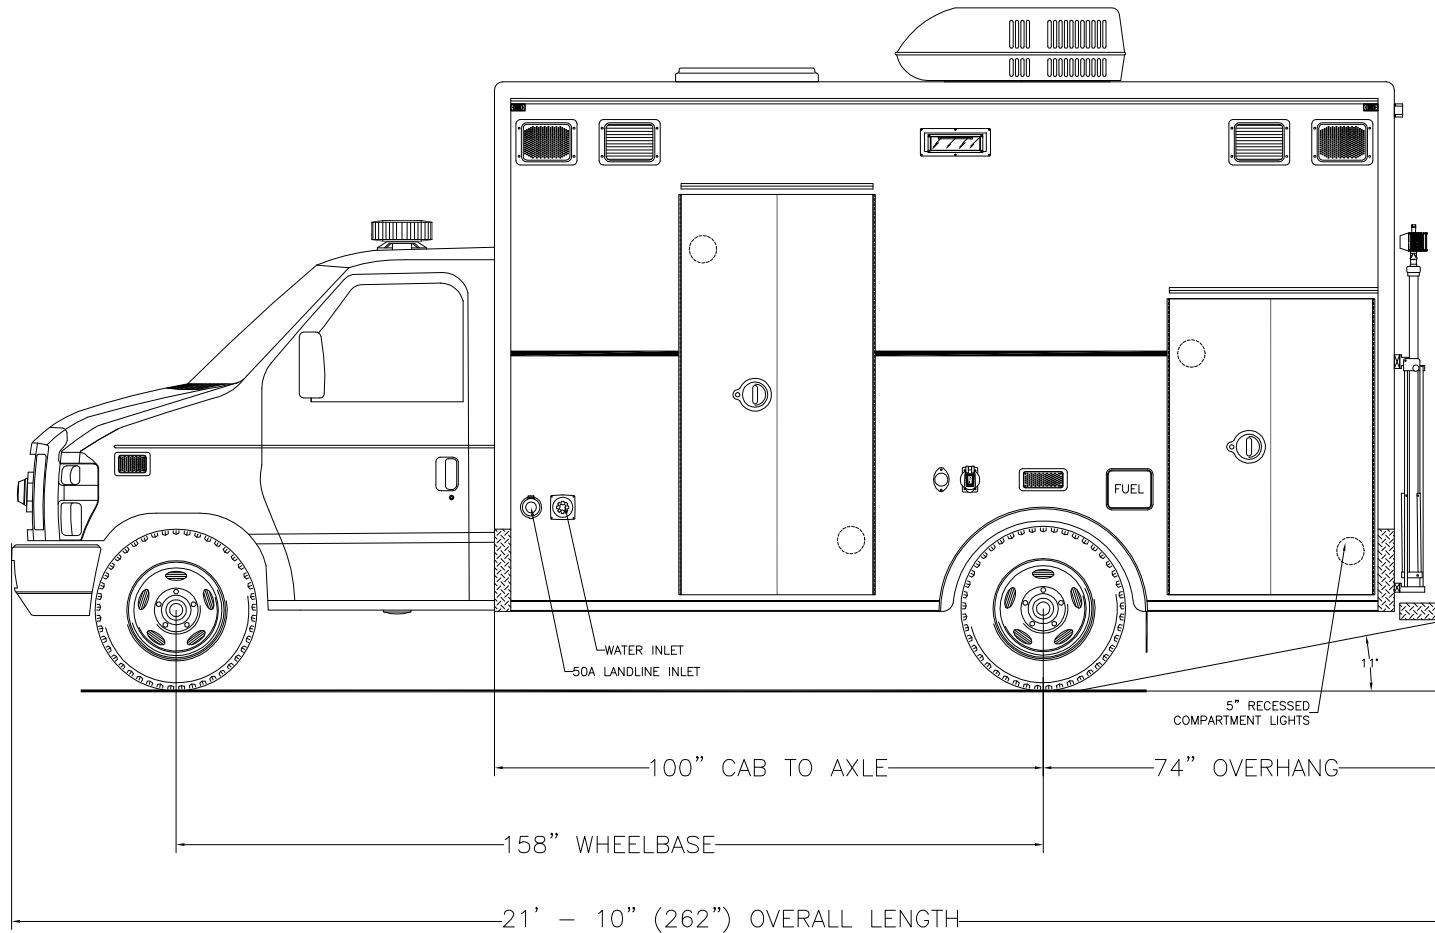

EMERGENCY VEHICLES, INC.

*Puerto Rico Police Department
Puerto Rico*

Streetside Overall

Emergency DATE: 08/21/08

REVISION 1	NS - 11/14/08
REVISION 2	NS - 12/12/08
REVISION 3	-
REVISION 4	-
REVISION 5	-