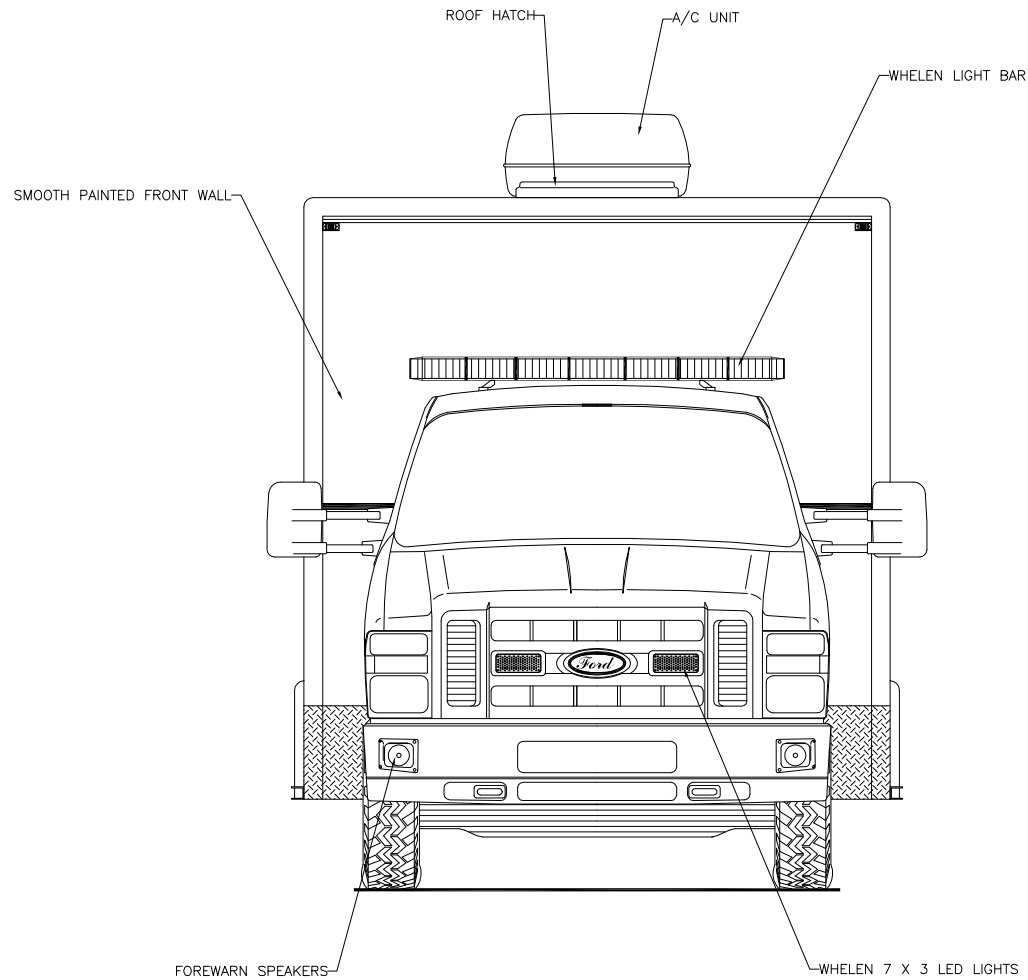

EMERGENCY VEHICLES, INC.

*Puerto Rico Police Department
Puerto Rico*

Front View

Emergency DATE: 08/21/08

REVISION 1	NS	11/14/08
REVISION 2	NS	12/12/08
REVISION 3	-	-
REVISION 4	-	-
REVISION 5	-	-