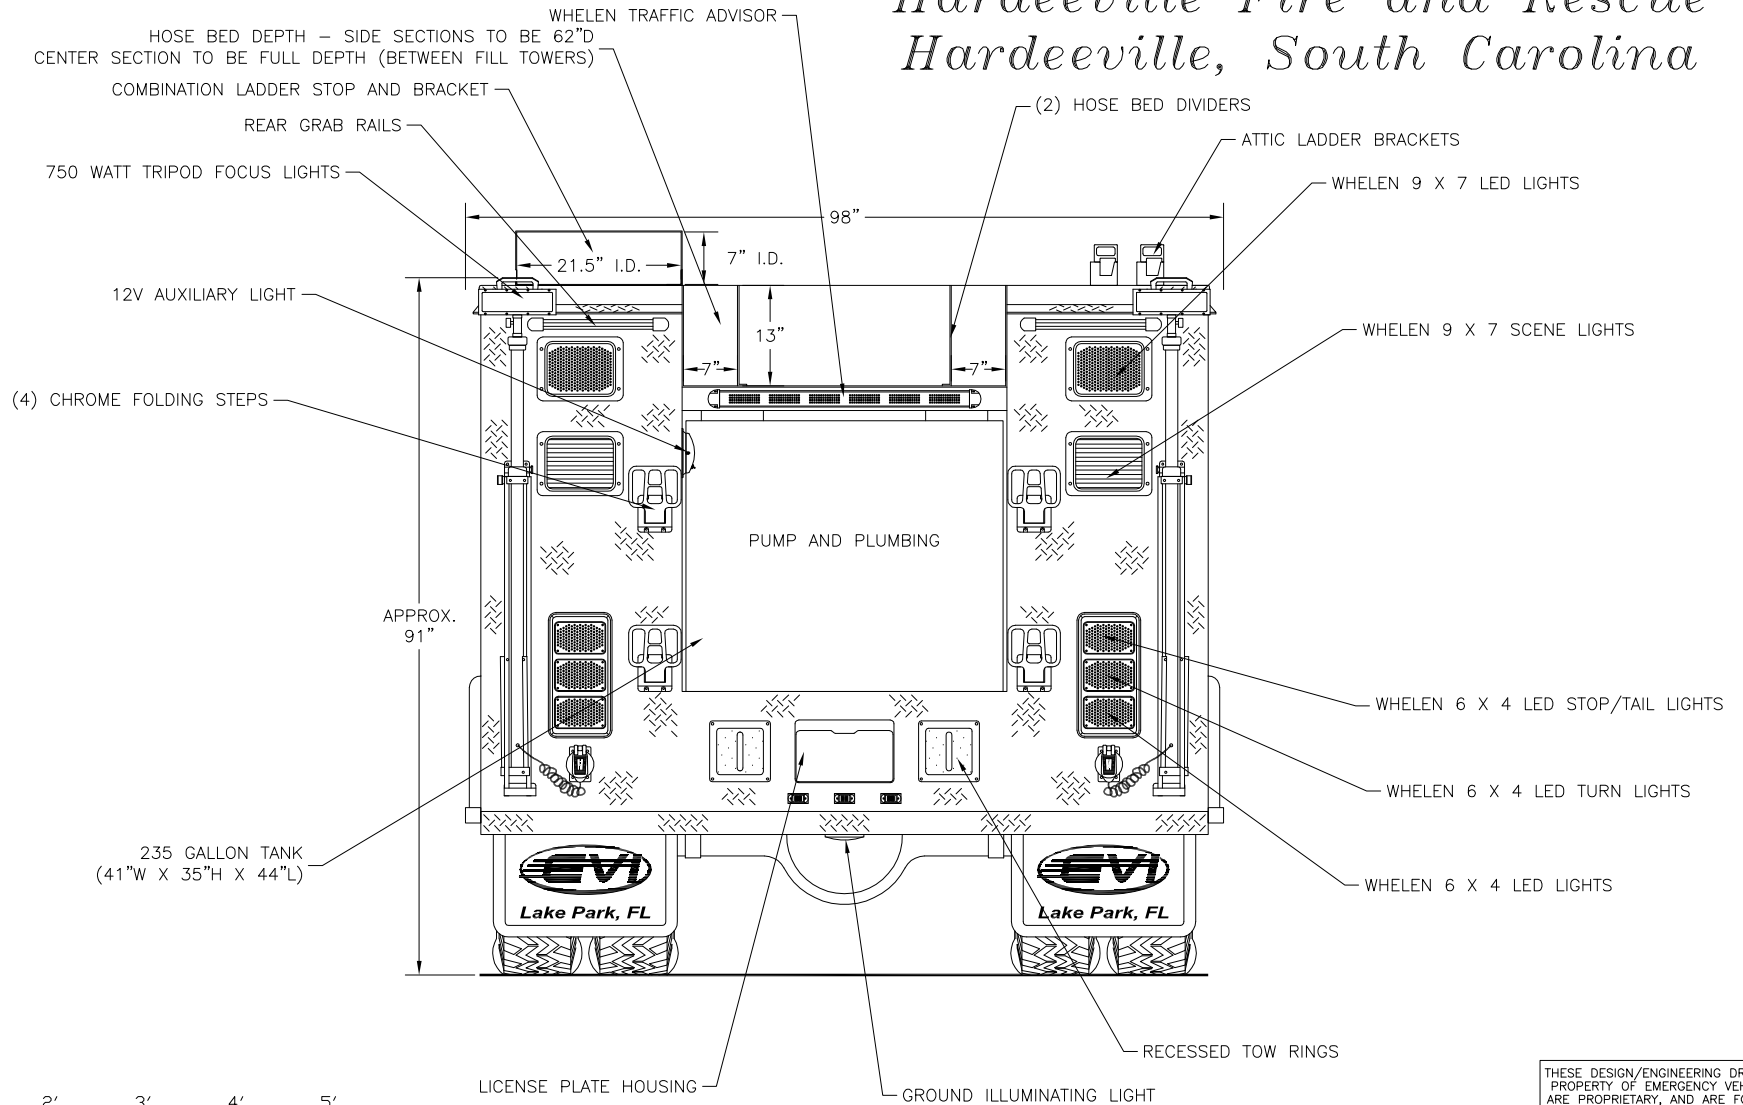

*Hardeeville Fire and Rescue
Hardeeville, South Carolina*

Rear View

THESE DESIGN/ENGINEERING DRAWING(S) ARE THE PROPERTY OF EMERGENCY VEHICLES, INC. THEY ARE PROPRIETARY, AND ARE FOR THE EXCLUSIVE USE OF YOUR ENTITY. ANY DIVULGING OF THIS DATA TO A THIRD PARTY IS PROHIBITED.

[Signature] DATE: 01/12/04