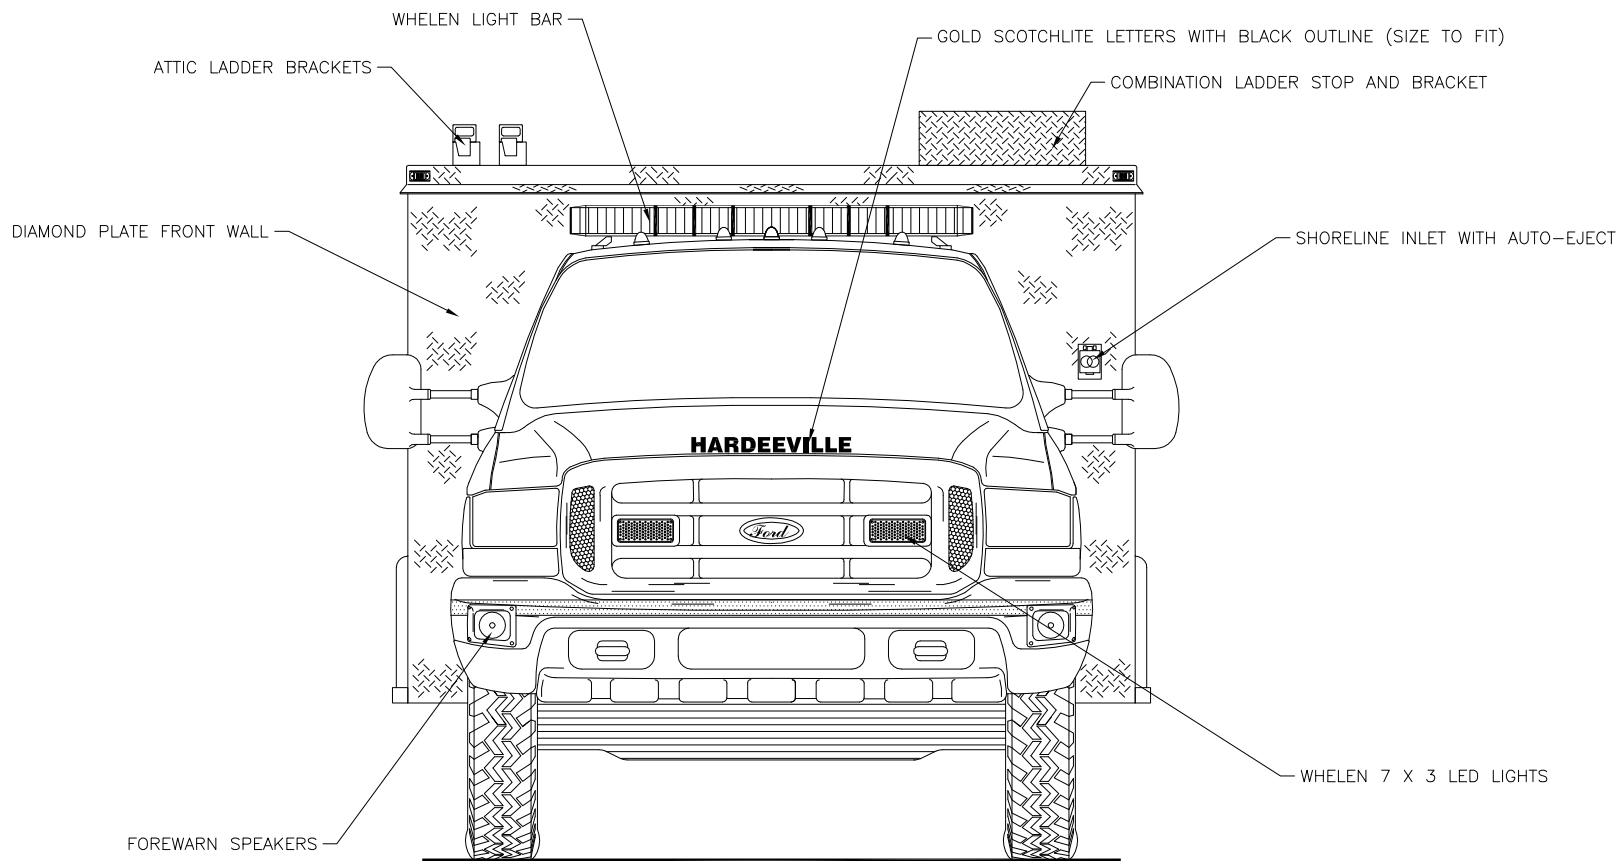

*Hardeeville Fire and Rescue
Hardeeville, South Carolina*

Front View

DATE: 01/12/04