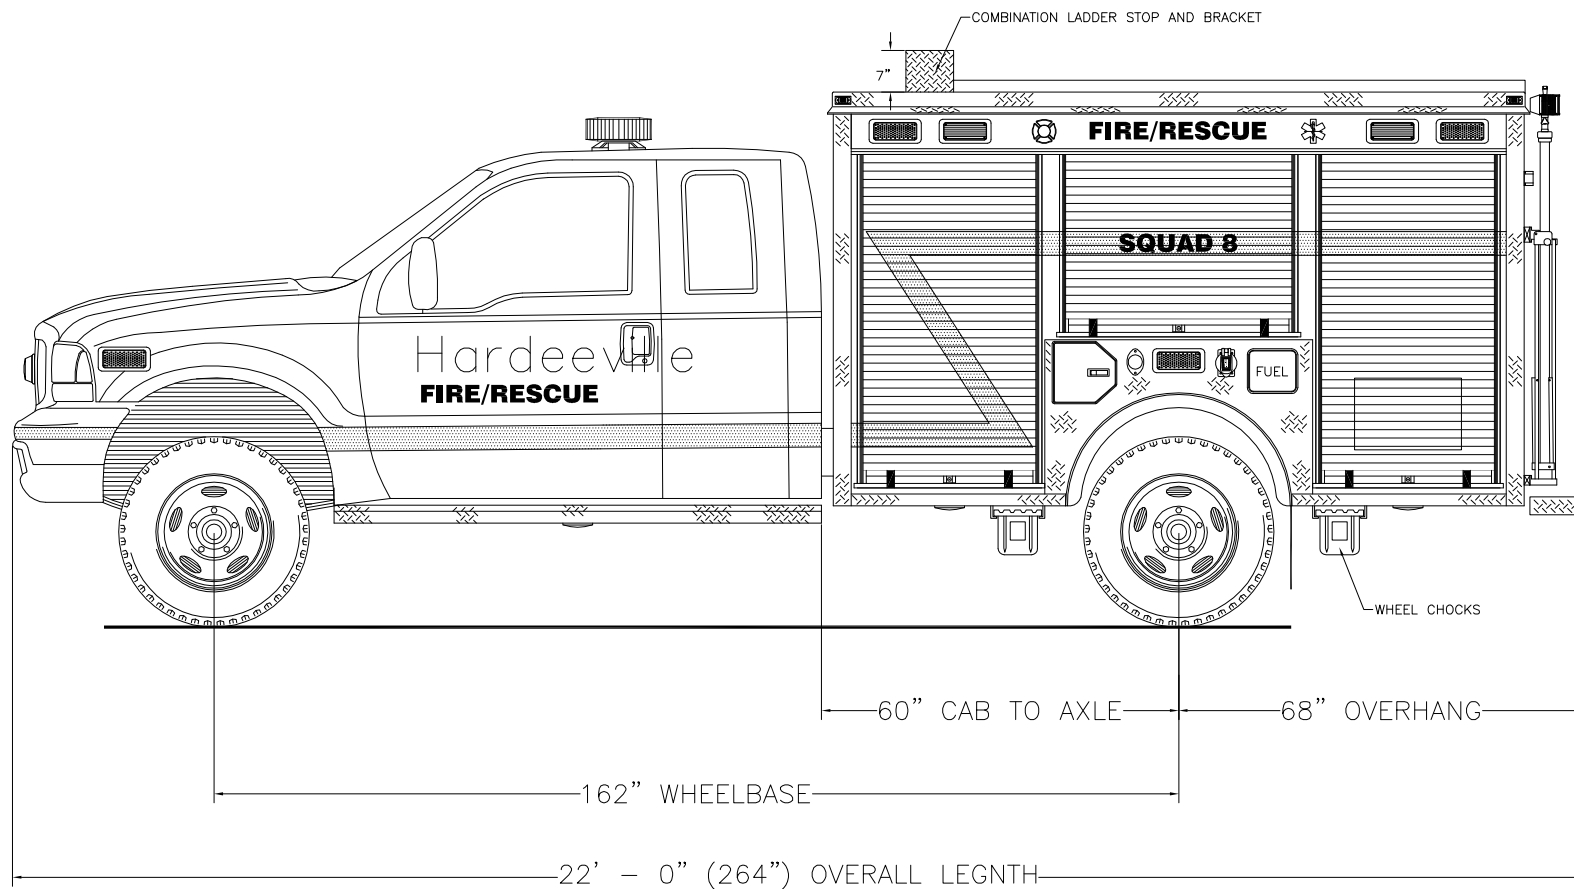

EMERGENCY VEHICLES, INC.

*Hardeeville Fire and Rescue
Hardeeville, South Carolina*

Streetside Overall

DATE: 01/12/04