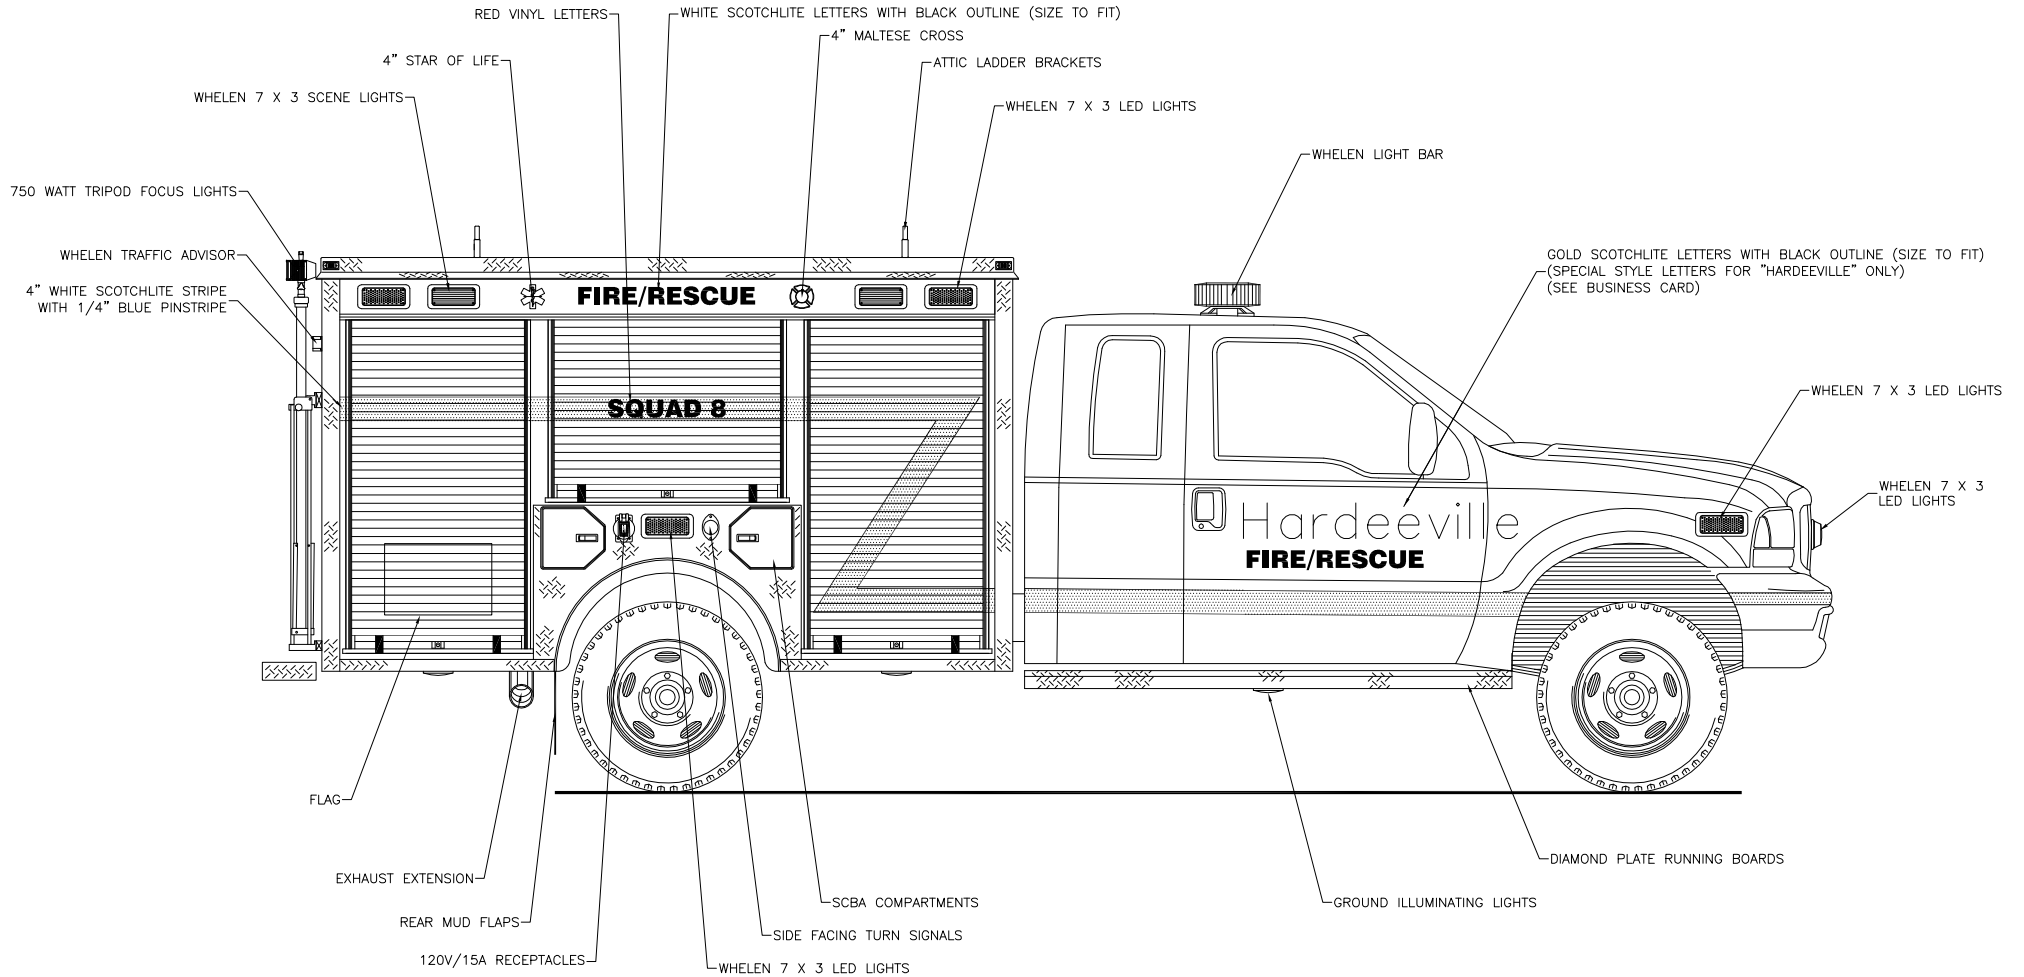

*Hardeeville Fire and Rescue
Hardeeville, South Carolina*

Curbside Overall

THESE DESIGN/ENGINEERING DRAWING(S) ARE THE PROPERTY OF EMERGENCY VEHICLES, INC. THEY ARE PROPRIETARY, AND ARE FOR THE EXCLUSIVE USE OF YOUR ENTITY. ANY DIVULGING OF THIS DATA TO A THIRD PARTY IS PROHIBITED.

[Signature] DATE: 01/12/04