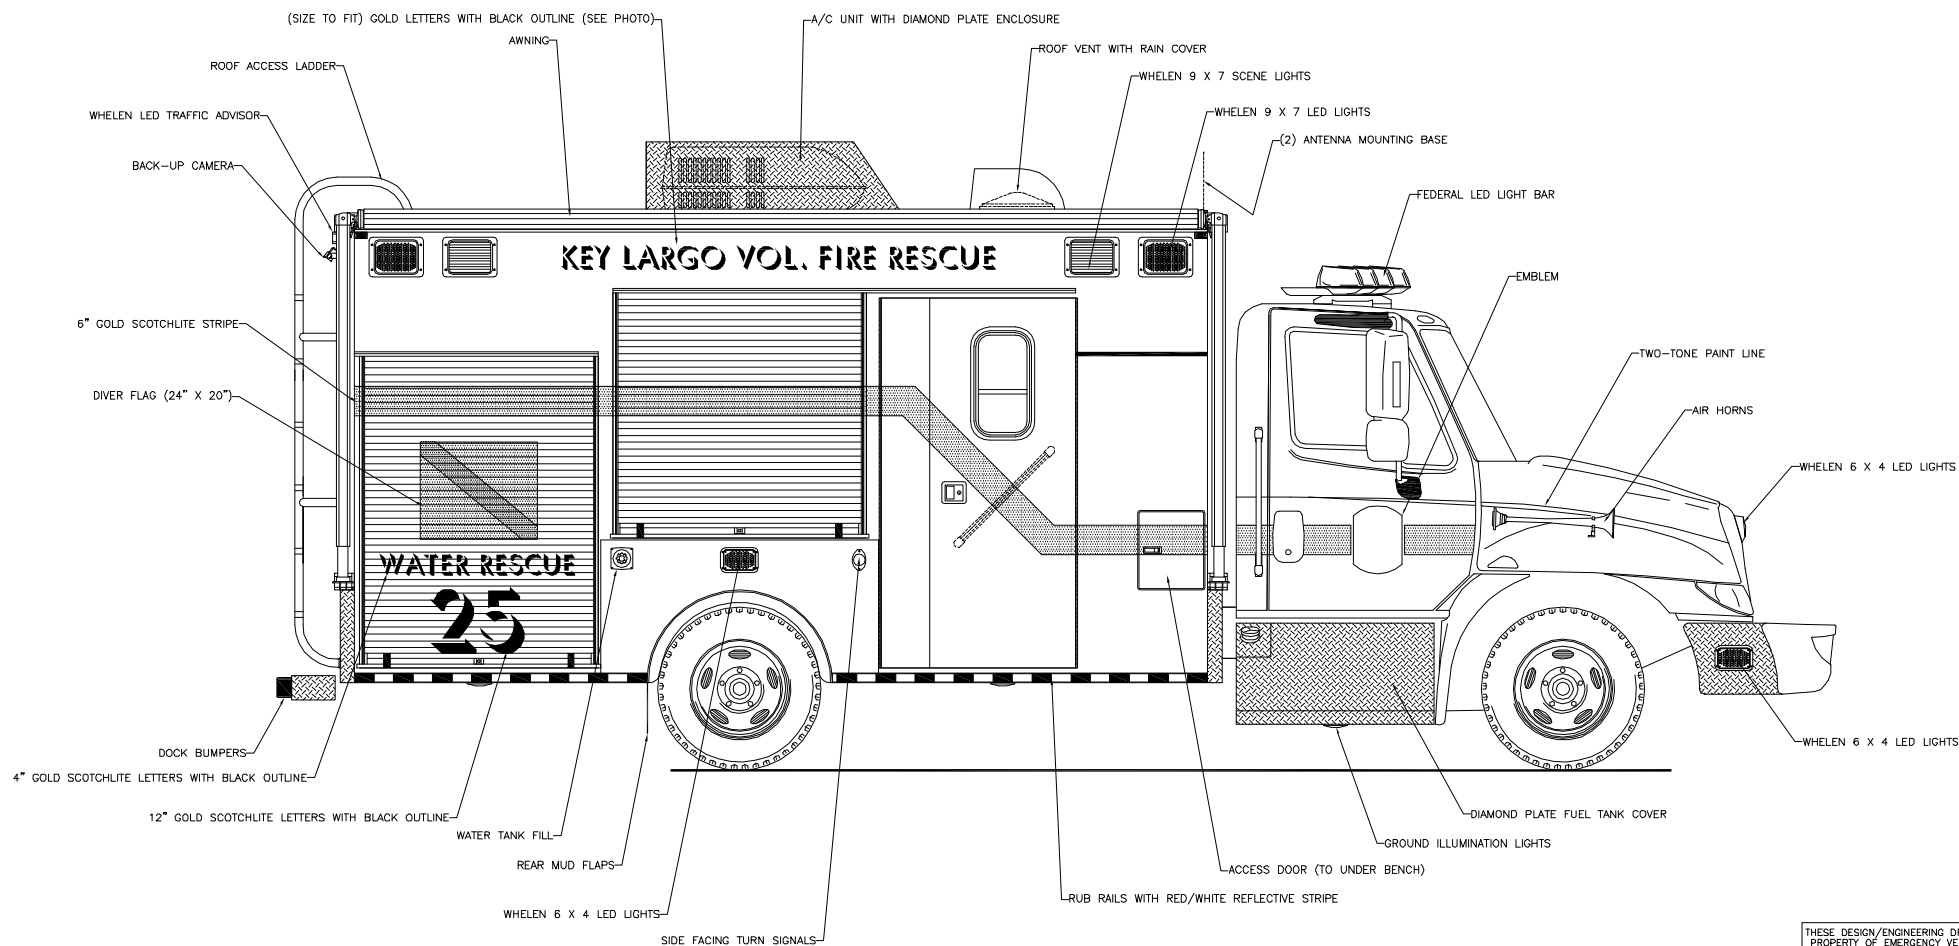

*Key Largo Fire Rescue
Key Largo, Florida*

Curbside Overall

		DATE: 05/30/08
REVISION 1	NS - 07/21/08	
REVISION 2	NS - 08/05/08	
REVISION 3	NS - 09/09/08	
REVISION 4	NS - 12/17/08	
REVISION 5	NS - 01/15/09