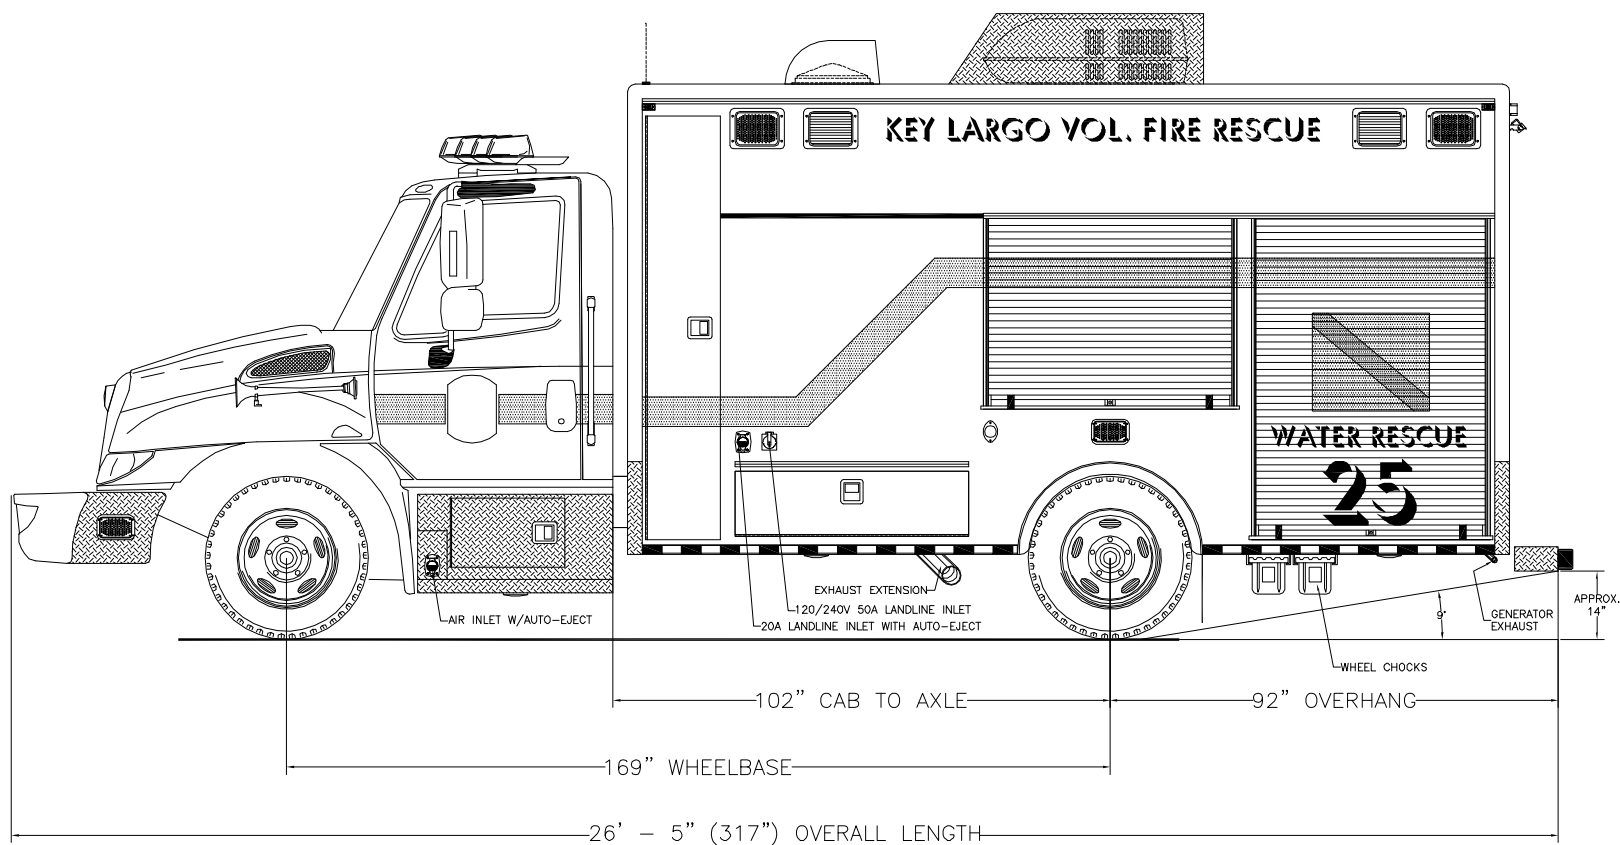

EMERGENCY VEHICLES, INC.

*Key Largo Fire Rescue
Key Largo, Florida*

Streetside Overall

[Signature] DATE: 05/30/08

REVISION 1	NS - 07/21/08
REVISION 2	NS - 08/05/08
REVISION 3	NS - 09/09/08
REVISION 4	NS - 12/17/08
REVISION 5	NS - 01/15/09