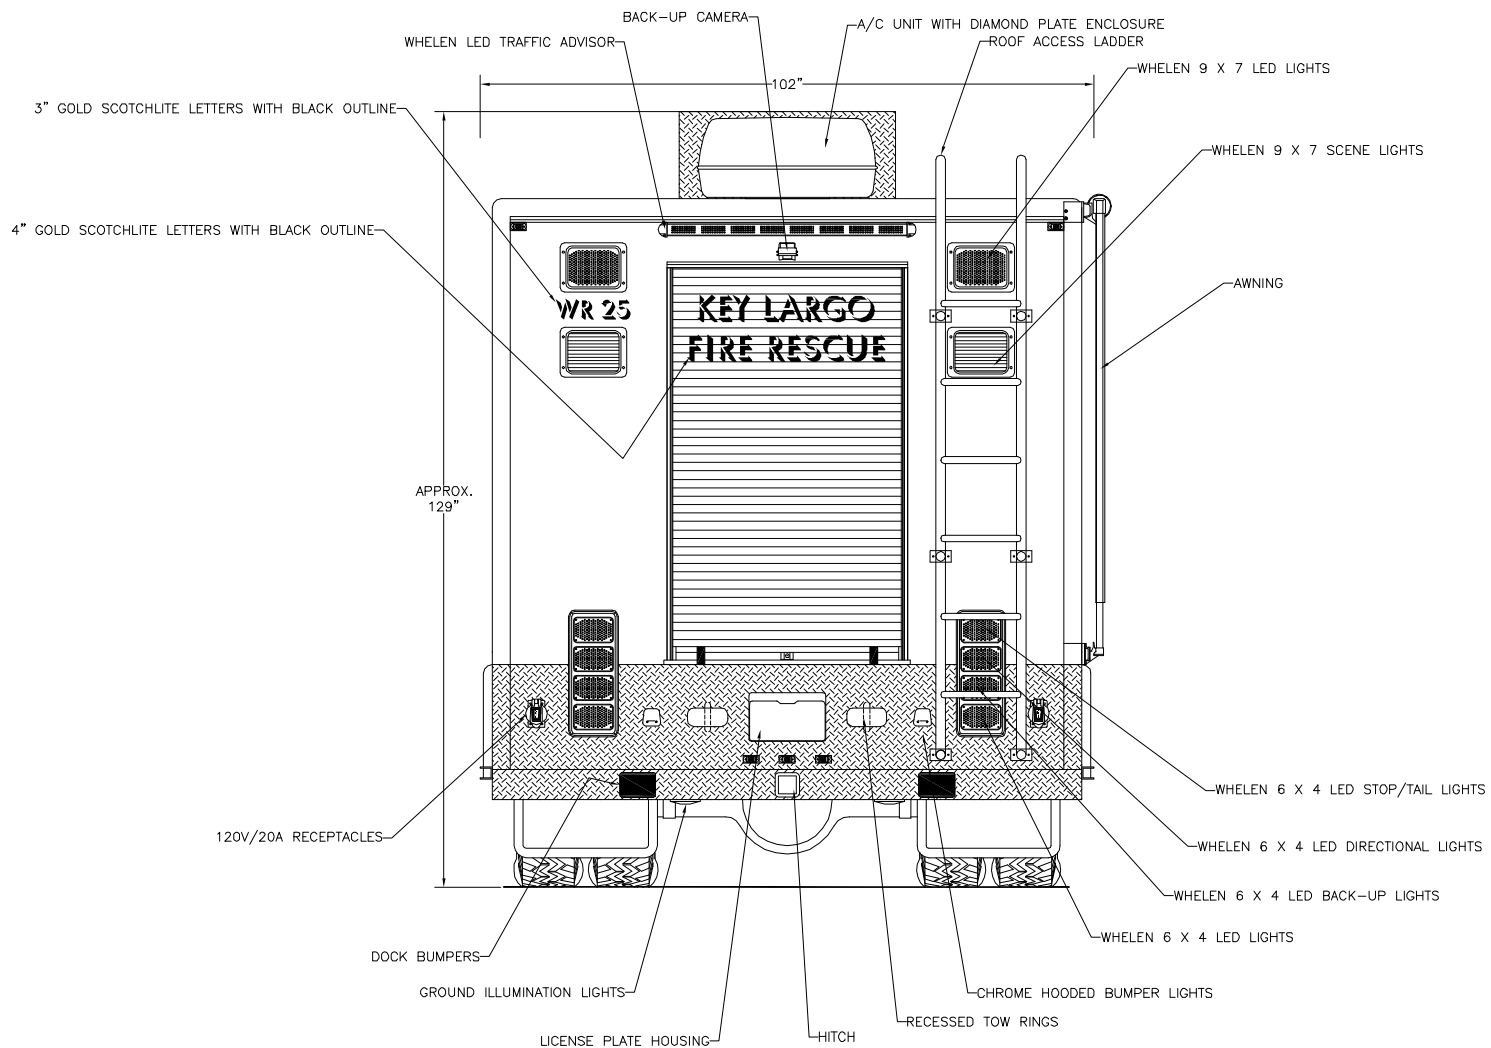

*Key Largo Fire Rescue
Key Largo, Florida*

Rear View

THESE DESIGN/ENGINEERING DRAWING(S) ARE THE PROPERTY OF EMERGENCY VEHICLES, INC. THEY ARE PROPRIETARY, AND ARE FOR THE EXCLUSIVE USE OF YOUR ENTITY. ANY DIVULGING OF THIS DATA TO A THIRD PARTY IS PROHIBITED.

[Signature] DATE: 05/30/08

REVISION 1	NS - 07/21/08
REVISION 2	NS - 08/05/08
REVISION 3	NS - 09/09/08
REVISION 4	NS - 12/17/08
REVISION 5	-