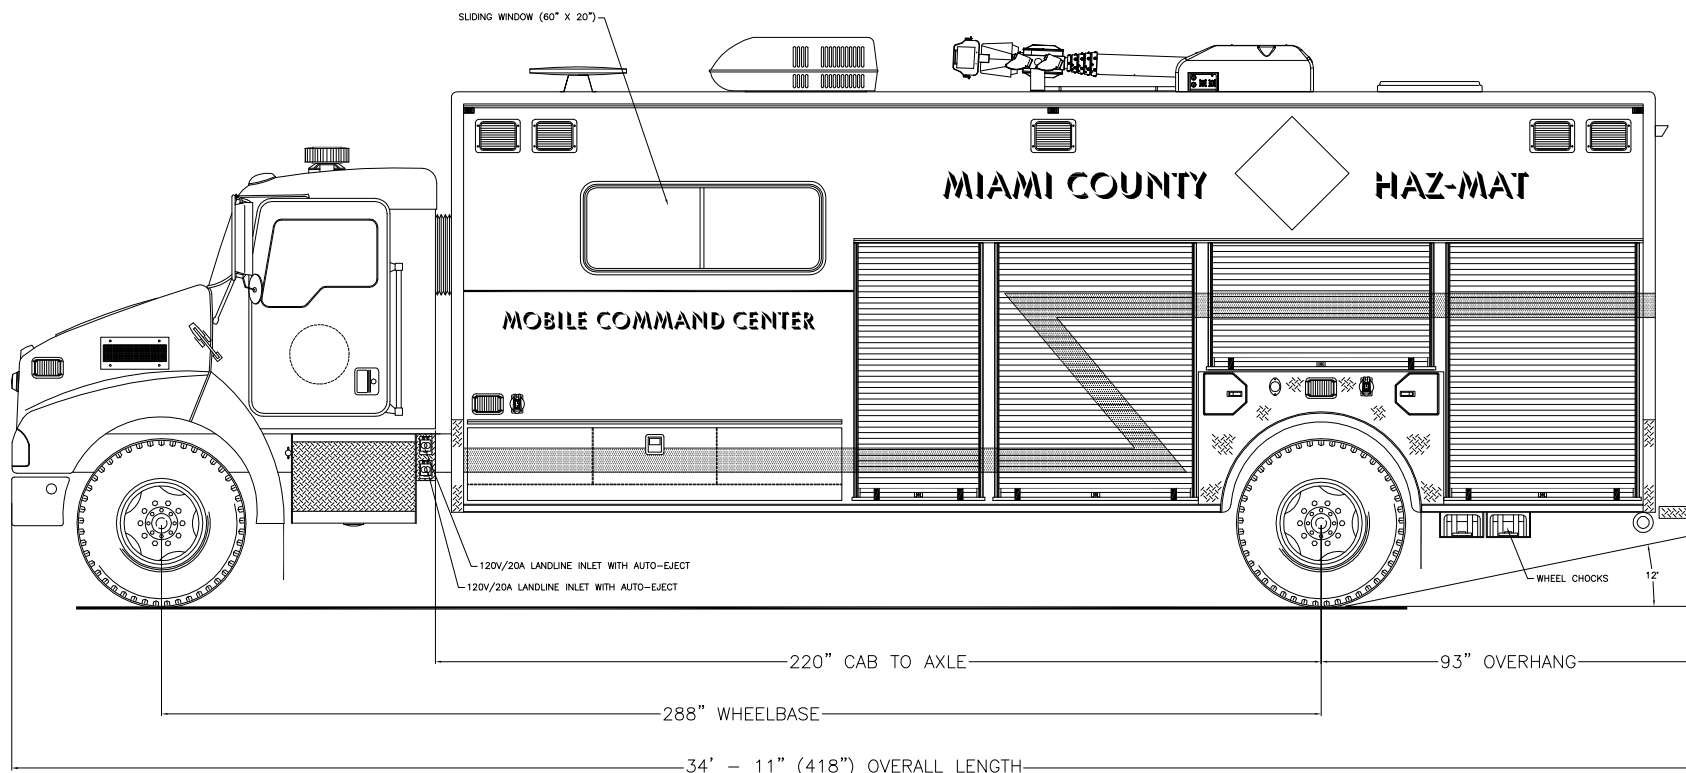

[Signature] DATE: 11/09/04

REVISION 1	-
REVISION 2	-
REVISION 3	-
REVISION 4	-
REVISION 5	-

Streetside Overall