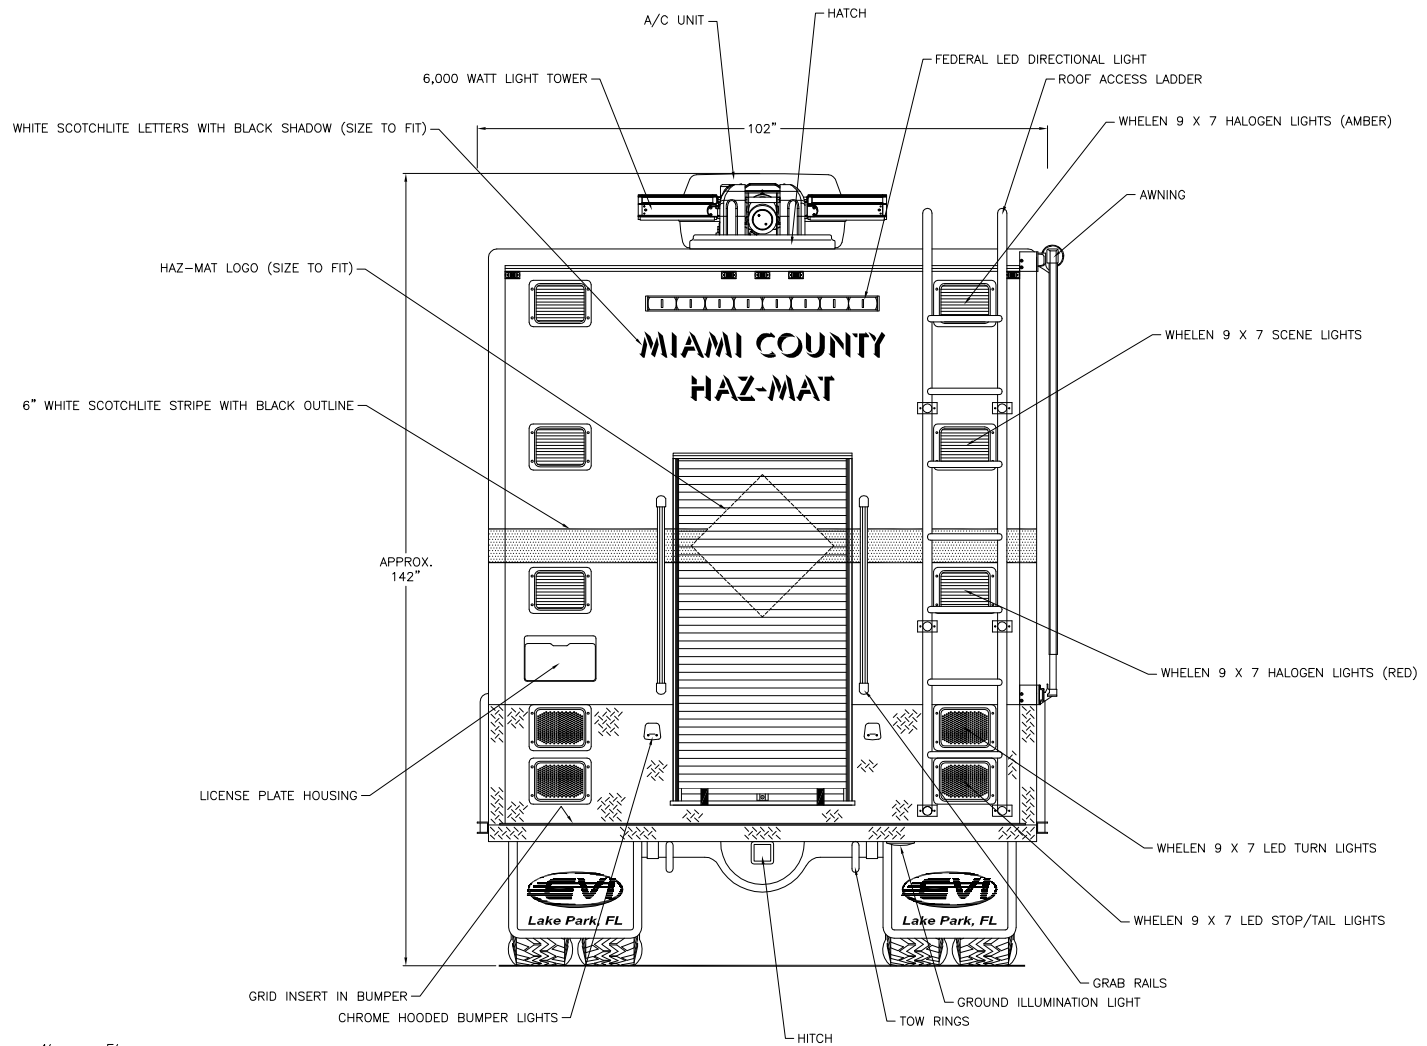

[Signature] DATE: 11/09/04

REVISION 1	-
REVISION 2	-
REVISION 3	-
REVISION 4	-
REVISION 5	-

Streetside Overall

Rear View

THESE DESIGN/ENGINEERING DRAWING(S) ARE THE PROPERTY OF EMERGENCY VEHICLES, INC. THEY ARE PROPRIETARY, AND ARE FOR THE EXCLUSIVE USE OF YOUR ENTITY. ANY DIVULGING OF THIS DATA TO A THIRD PARTY IS PROHIBITED.