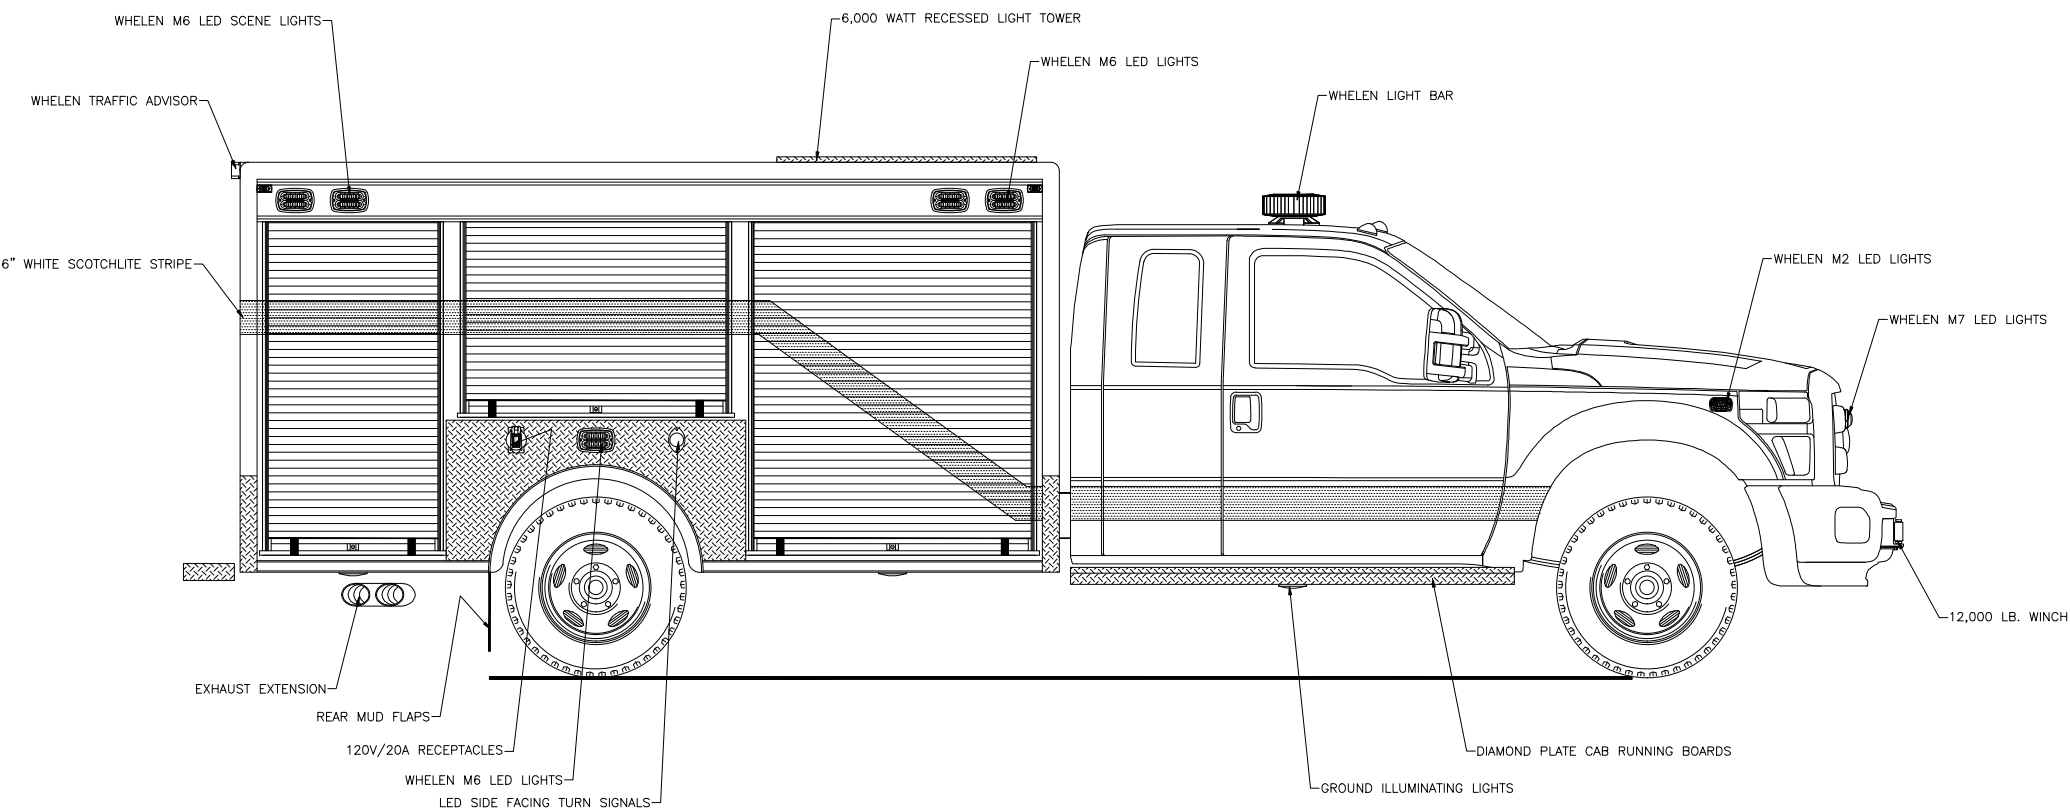

705 13TH STREET, LAKE PARK, FL
800-848-6652

Lawrenceville Police Department Lawrenceville, Georgia

Curbside Overall

		DATE: 05/01/12
REVISION 1	-	
REVISION 2	-	
REVISION 3	-	
REVISION 4	-	
REVISION 5	-