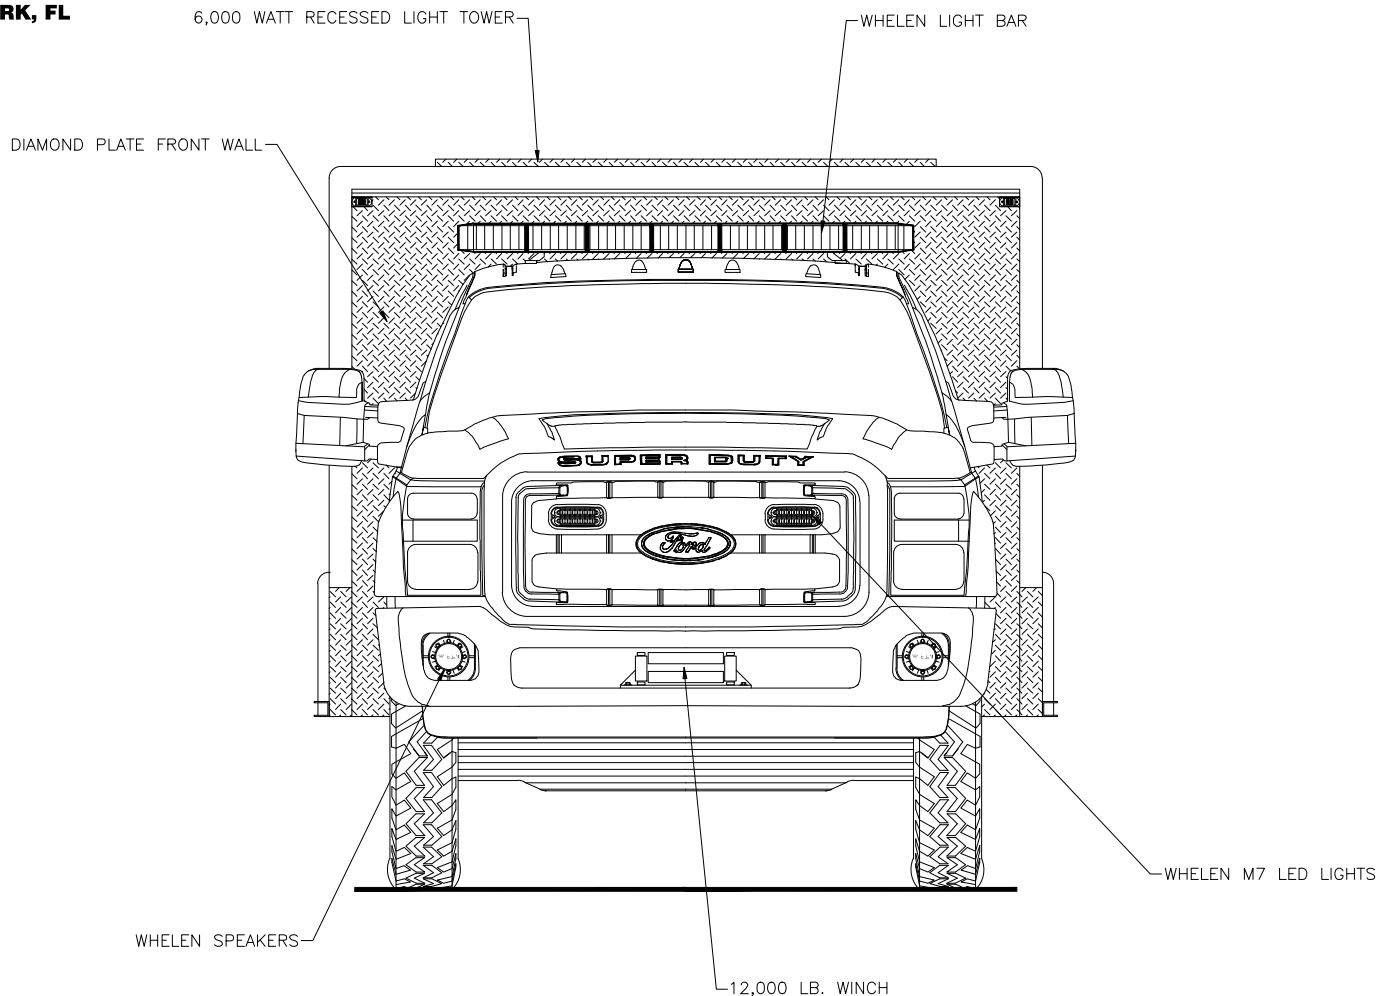

705 13TH STREET, LAKE PARK, FL
800-848-6652

Lawrenceville Police Department Lawrenceville, Georgia

Front View

E. J. ... DATE: 05/01/12

REVISION 1	-
REVISION 2	-
REVISION 3	-
REVISION 4	-
REVISION 5	-