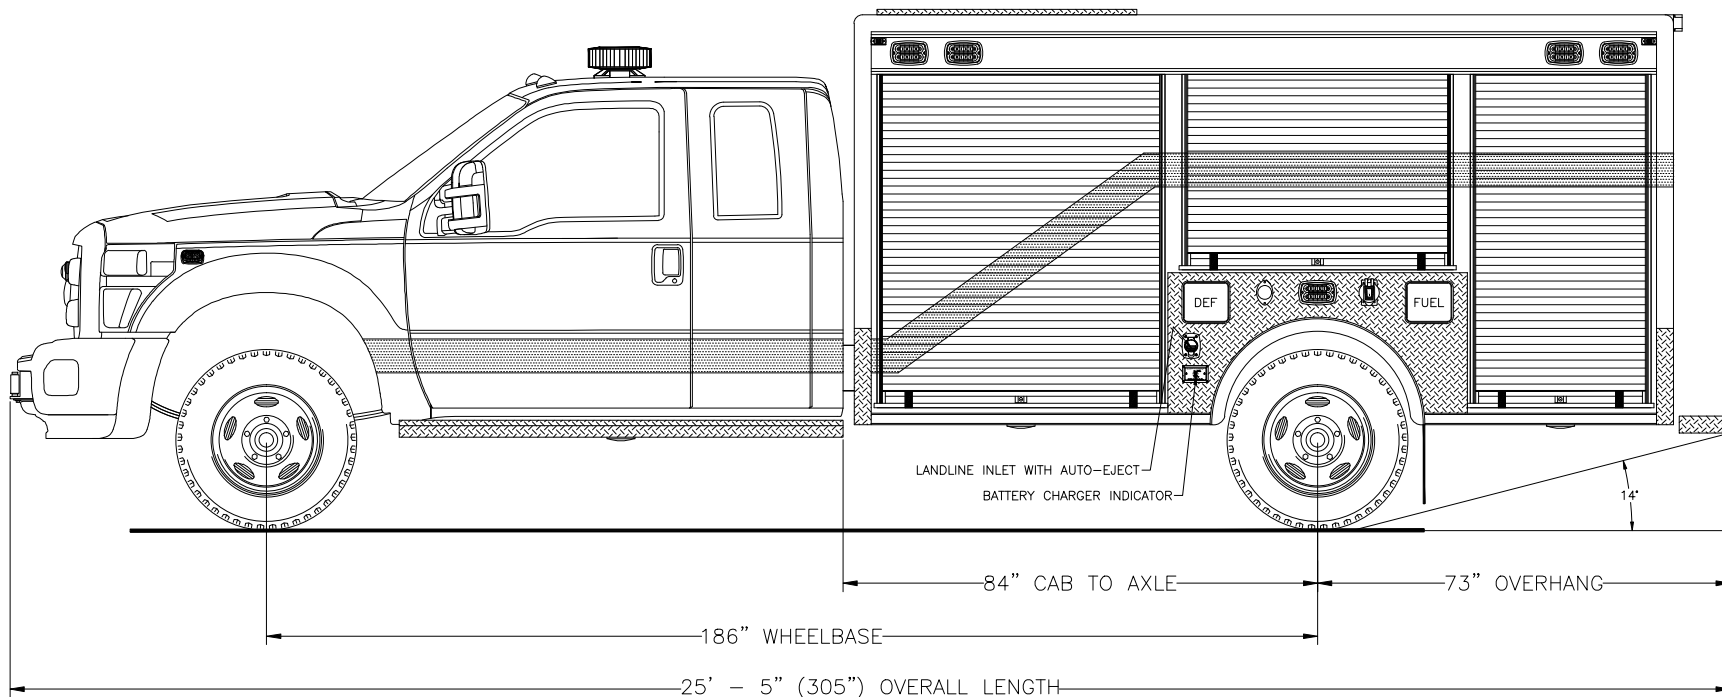

705 13TH STREET, LAKE PARK, FL
800-848-6652

*Lawrenceville Police Department
Lawrenceville, Georgia*

Streetside Overall

E. J. ... DATE: 05/01/12

REVISION 1	-
REVISION 2	-
REVISION 3	-
REVISION 4	-
REVISION 5	-