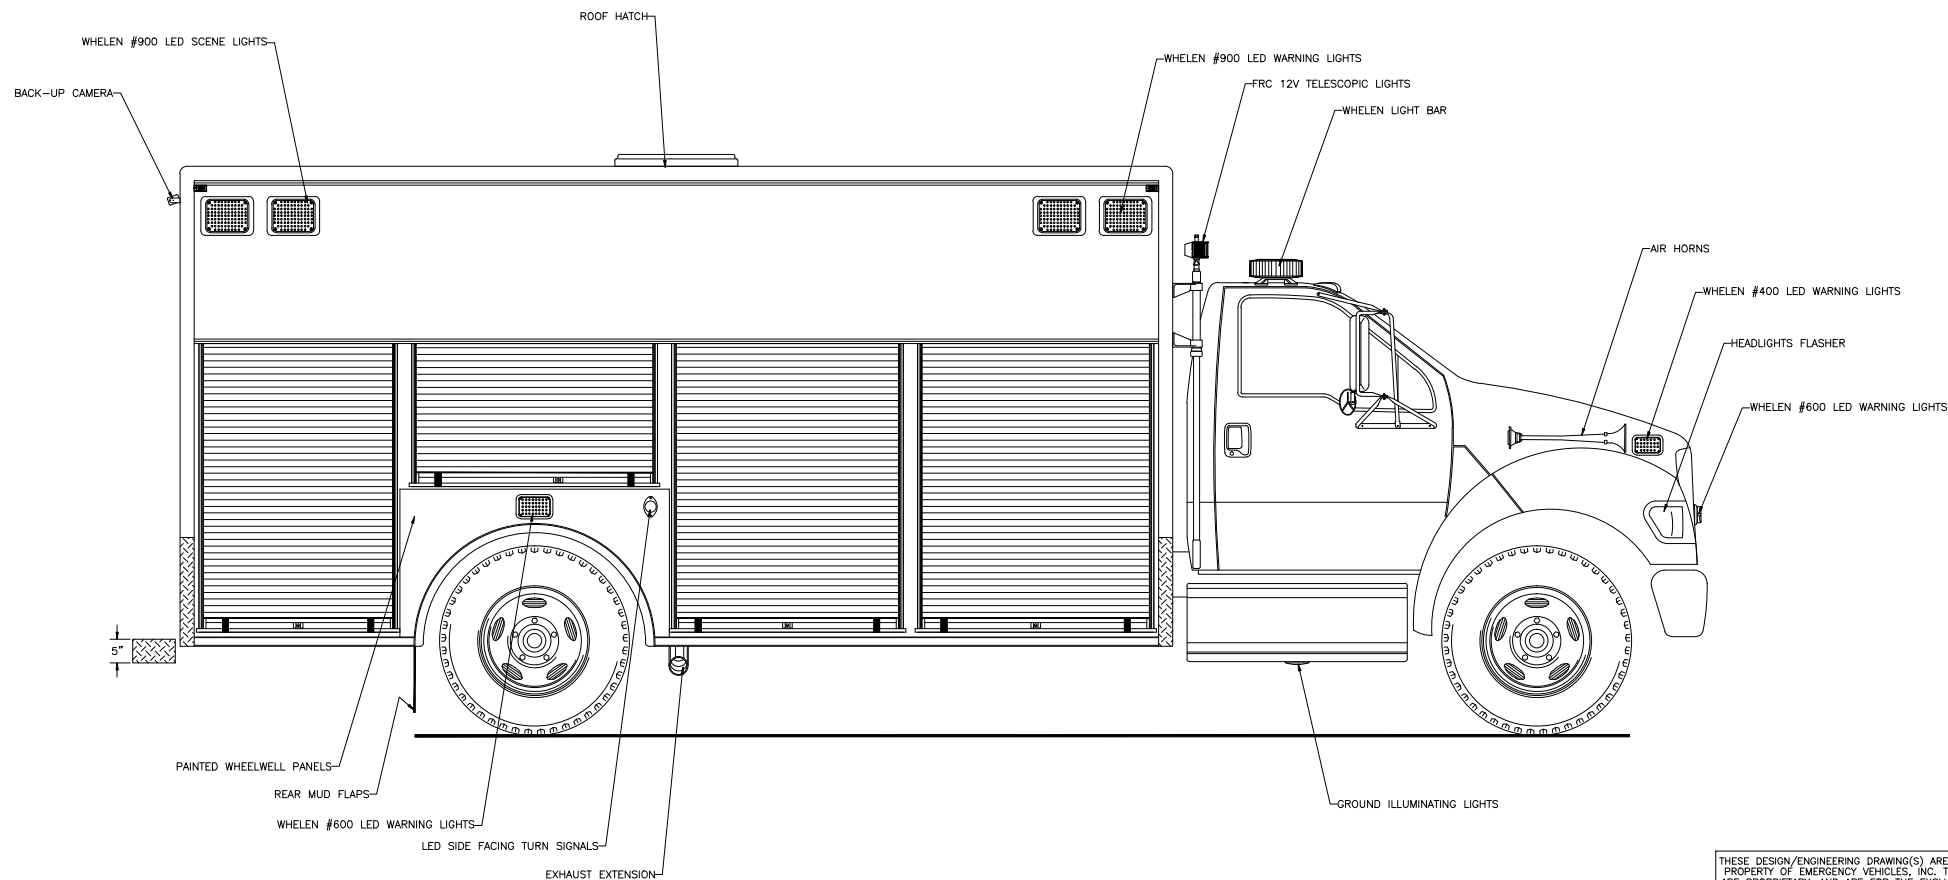

705 13TH STREET, LAKE PARK, FL
800-848-6652

Colchester Technical Rescue Colchester, Vermont

Curbside Overall

		DATE: 04/10/13
REVISION 1	ACS	07/08/13
REVISION 2	-	-
REVISION 3	-	-
REVISION 4	-	-
REVISION 5	-	-