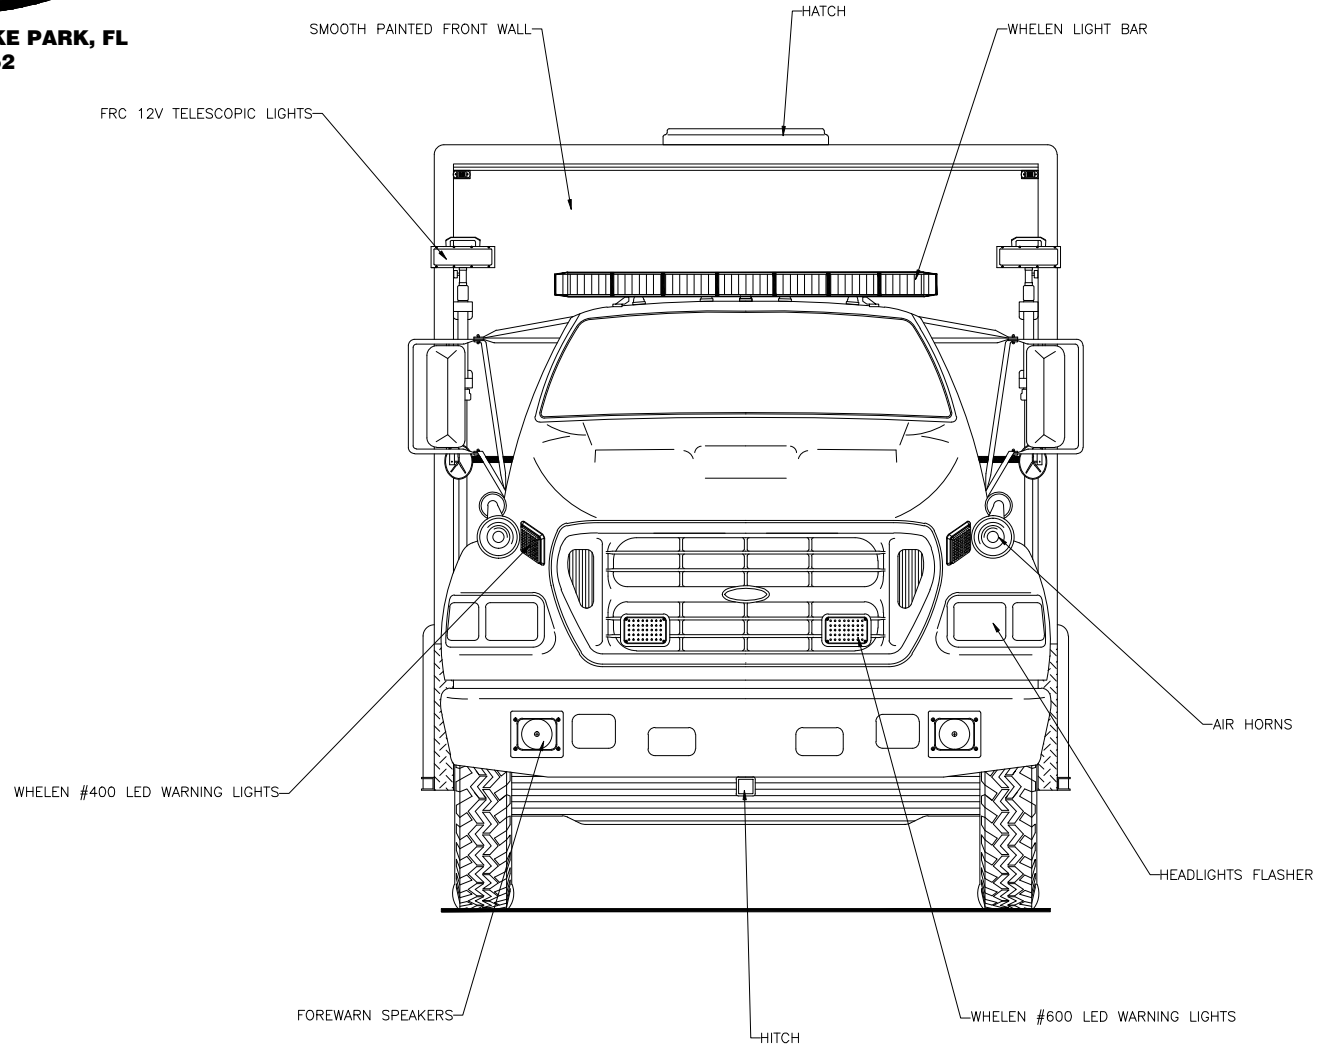

705 13TH STREET, LAKE PARK, FL
800-848-6652

Colchester Technical Rescue Colchester, Vermont

Front View

		DATE: 04/10/13
REVISION 1	ACS	07/08/13
REVISION 2	-	-
REVISION 3	-	-
REVISION 4	-	-
REVISION 5	-	-