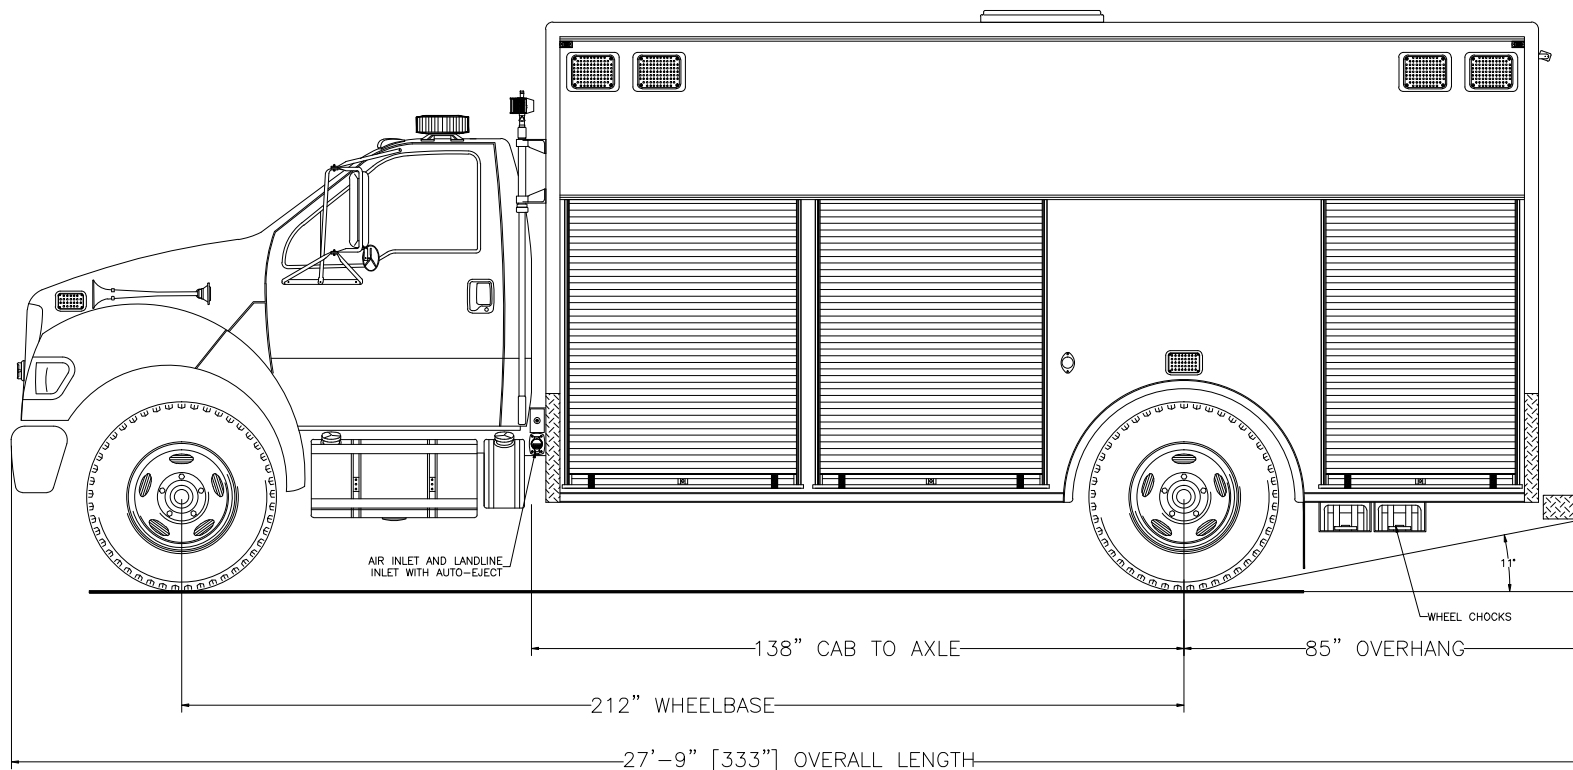

705 13TH STREET, LAKE PARK, FL
800-848-6652

Colchester Technical Rescue Colchester, Vermont

Streetside Overall

		DATE: 04/10/13
REVISION 1	ACS	07/08/13
REVISION 2	-	-
REVISION 3	-	-
REVISION 4	-	-
REVISION 5	-	-