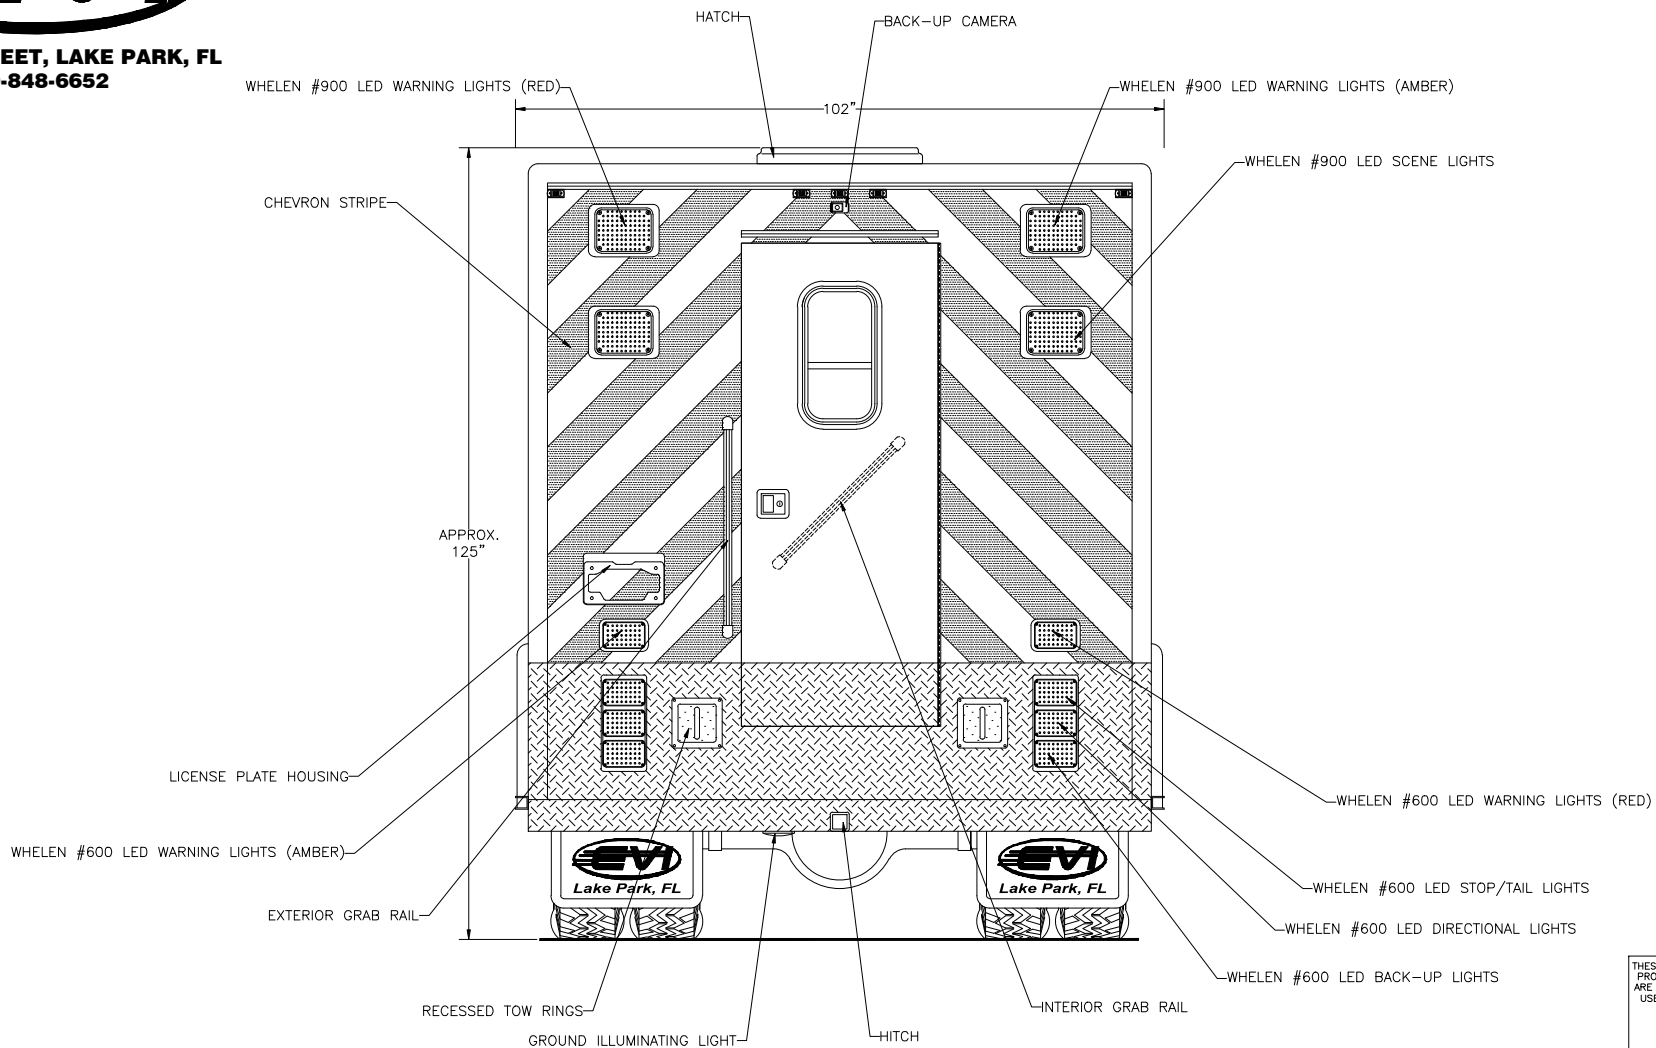

705 13TH STREET, LAKE PARK, FL
800-848-6652

Colchester Technical Rescue Colchester, Vermont

Rear View

<i>E. J. ...</i> DATE: 04/10/13	
REVISION 1	ACS - 07/08/13
REVISION 2	-
REVISION 3	-
REVISION 4	-
REVISION 5	-