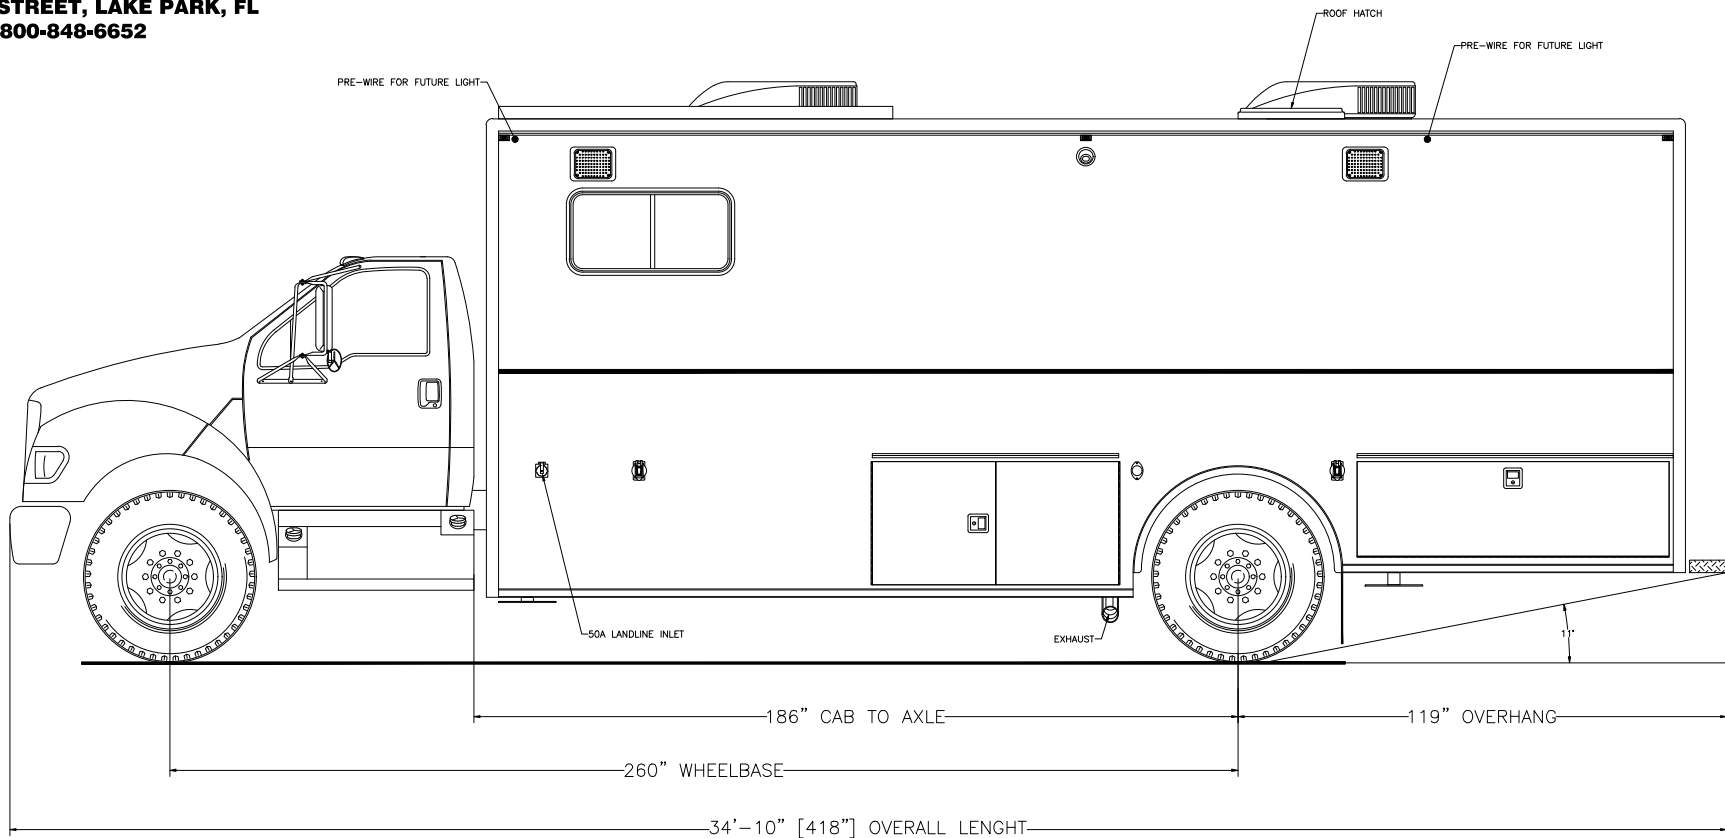

705 13TH STREET, LAKE PARK, FL
800-848-6652

Eagle Eye Intelligence

		DATE: 10/19/17
REVISION 1	NS	10/30/17
REVISION 2	NS	12/11/17
REVISION 3	NS	05/04/18
REVISION 4	-	-
REVISION 5	-	-

Streetside Overall