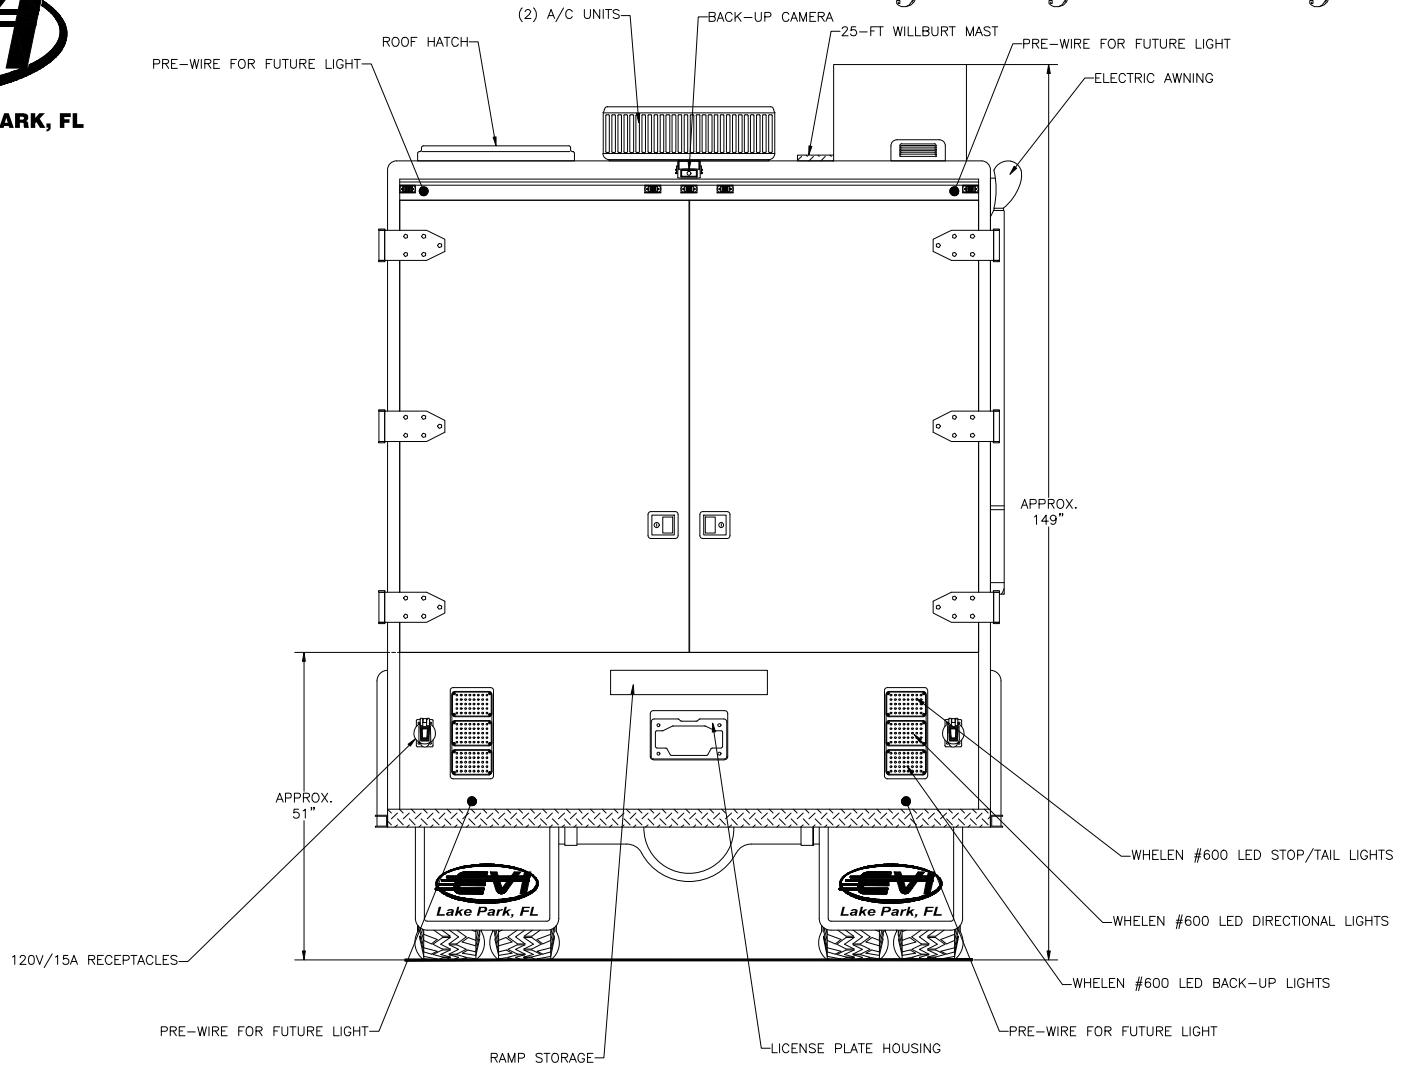

705 13TH STREET, LAKE PARK, FL
800-848-6652

Eagle Eye Intelligence

Rear View

E. J. ... DATE: 10/19/17

REVISION 1	NS - 10/30/17
REVISION 2	NS - 12/11/17
REVISION 3	NS - 05/04/18
REVISION 4	-
REVISION 5	-