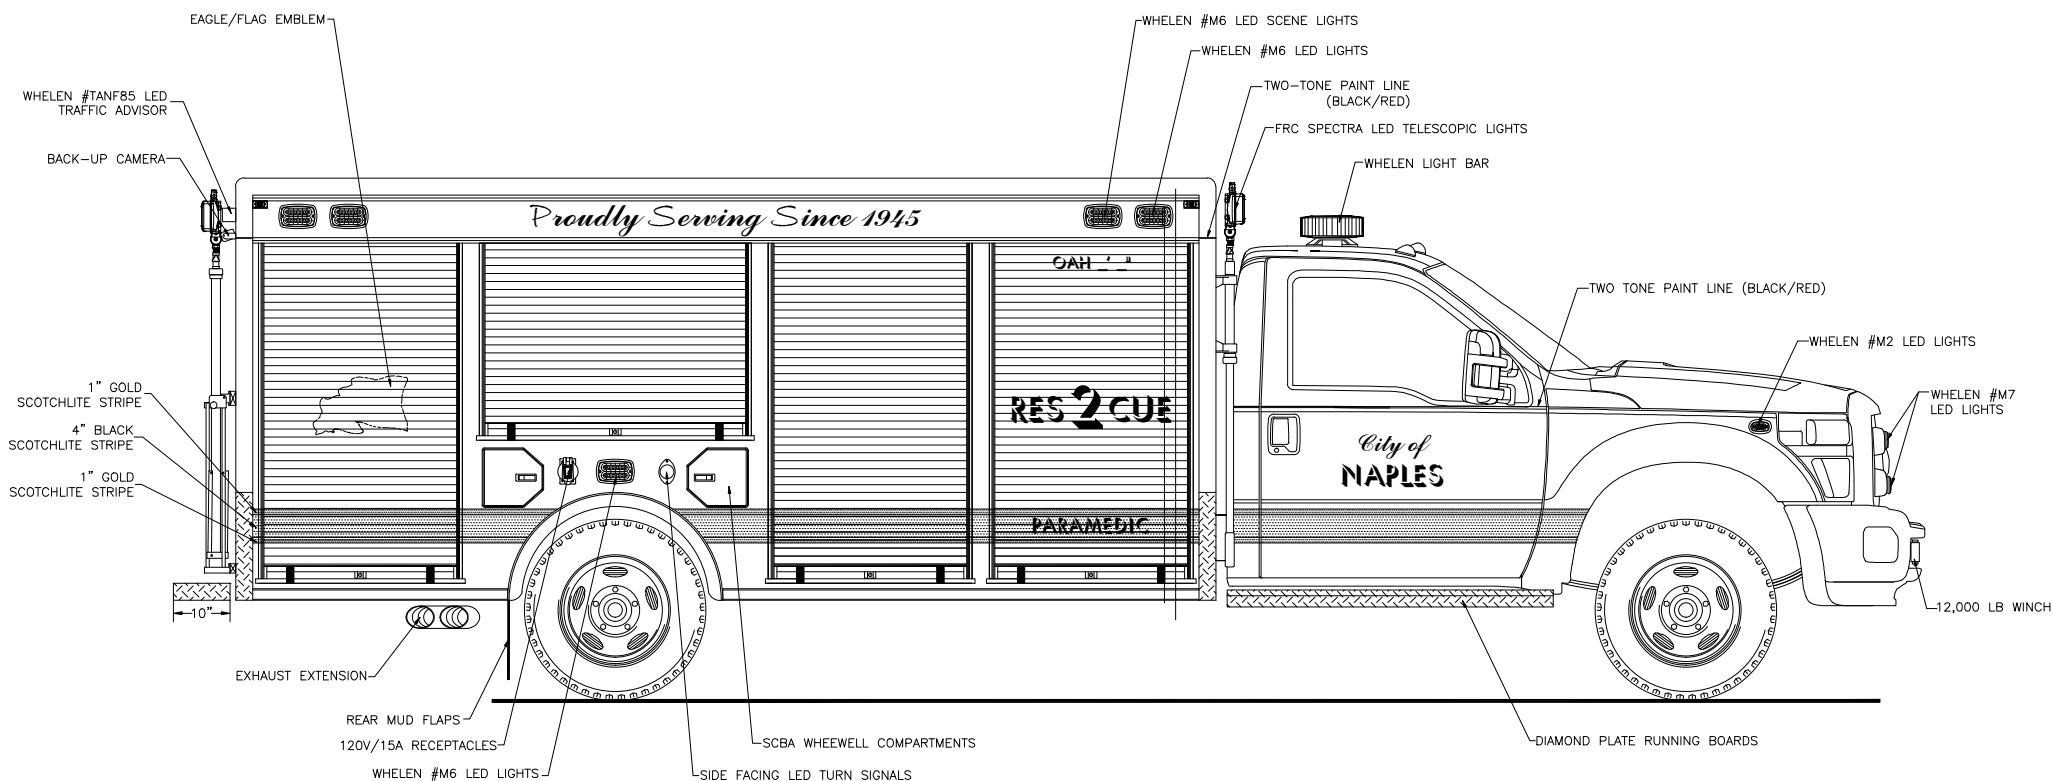

705 13TH STREET, LAKE PARK, FL
800-848-6652

Naples Fire-Rescue Department Naples, Florida

		DATE: 06/30/14
REVISION 1	NS	07/25/14
REVISION 2	ACS	07/30/14
REVISION 3	-	-
REVISION 4	-	-
REVISION 5	-	-