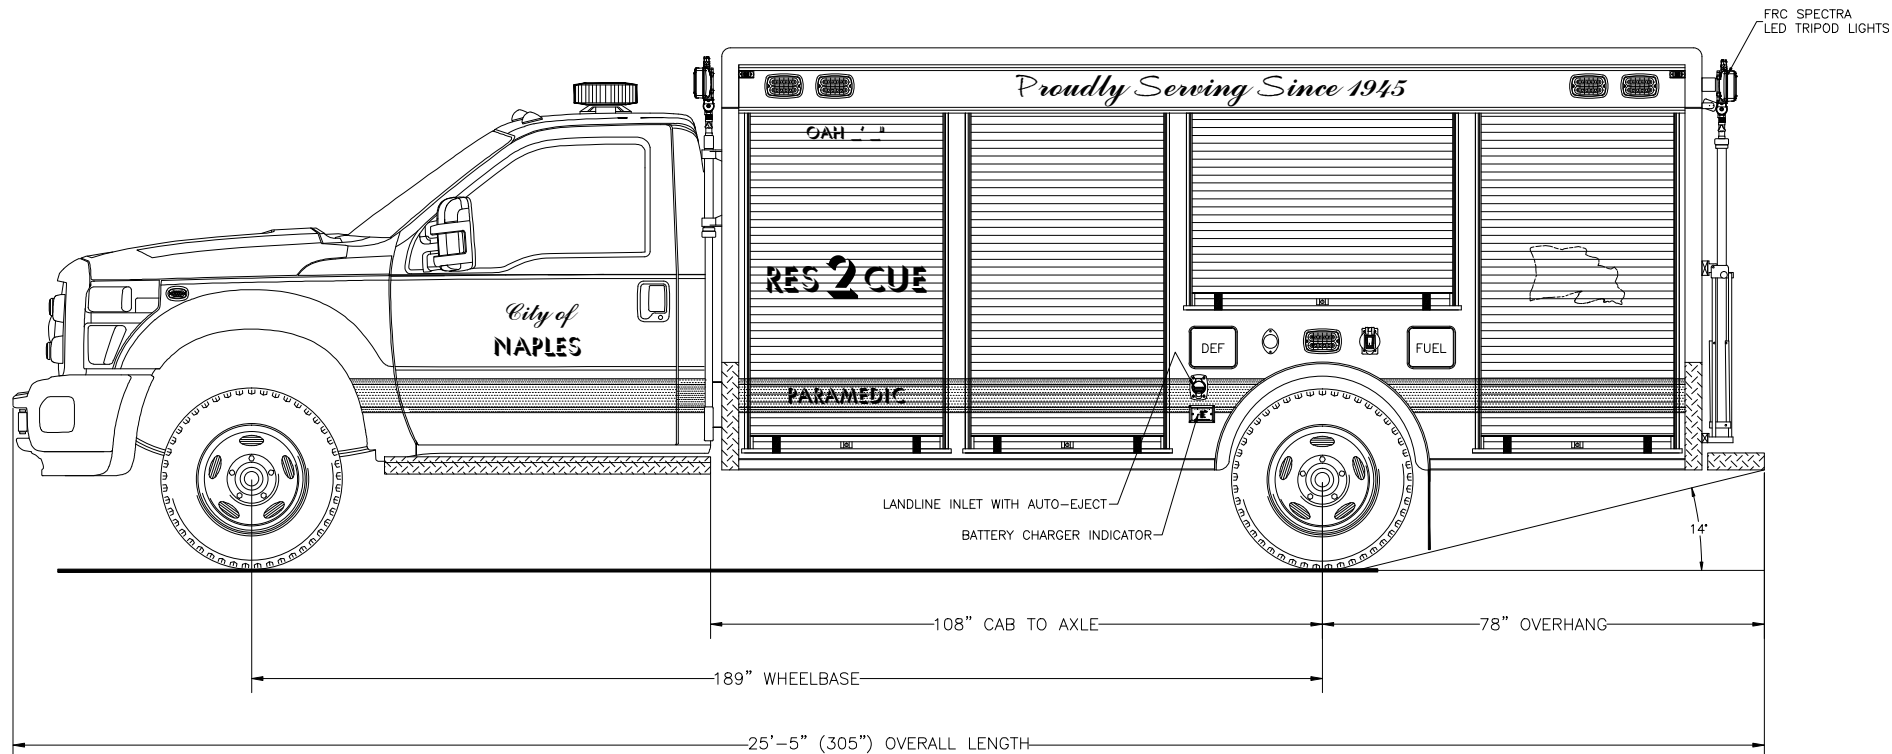

705 13TH STREET, LAKE PARK, FL
800-848-6652

*Naples Fire-Rescue Department
Naples, Florida*

Streetside Overall

		DATE: 06/30/14
REVISION 1	NS	07/25/14
REVISION 2	ACS	07/30/14
REVISION 3	-	-
REVISION 4	-	-
REVISION 5	-	-