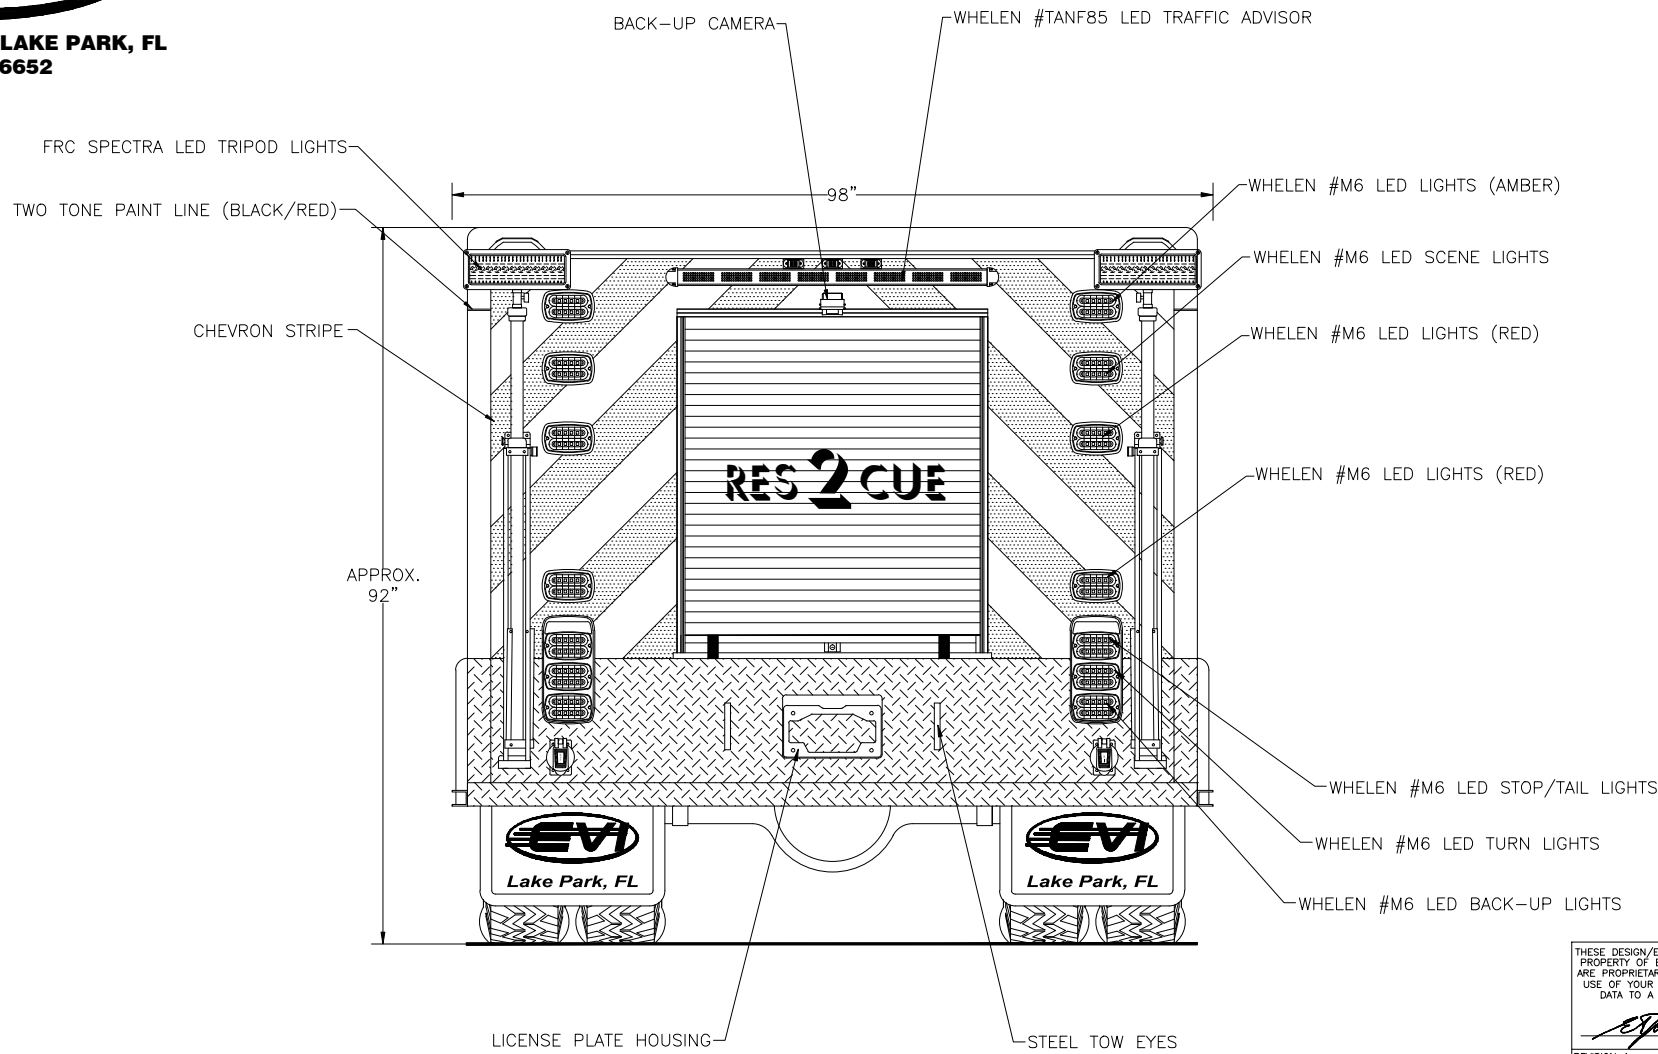

705 13TH STREET, LAKE PARK, FL
800-848-6652

Naples Fire-Rescue Department Naples, Florida

Rear View

THESE DESIGN/ENGINEERING DRAWING(S) ARE THE PROPERTY OF EMERGENCY VEHICLES, INC. THEY ARE PROPRIETARY, AND ARE FOR THE EXCLUSIVE USE OF YOUR ENTITY. ANY DIVULGING OF THIS DATA TO A THIRD PARTY IS PROHIBITED.

E. J. ... DATE: 06/30/14

REVISION 1	NS - 07/25/14
REVISION 2	ACS - 07/30/14
REVISION 3	-
REVISION 4	-
REVISION 5	-