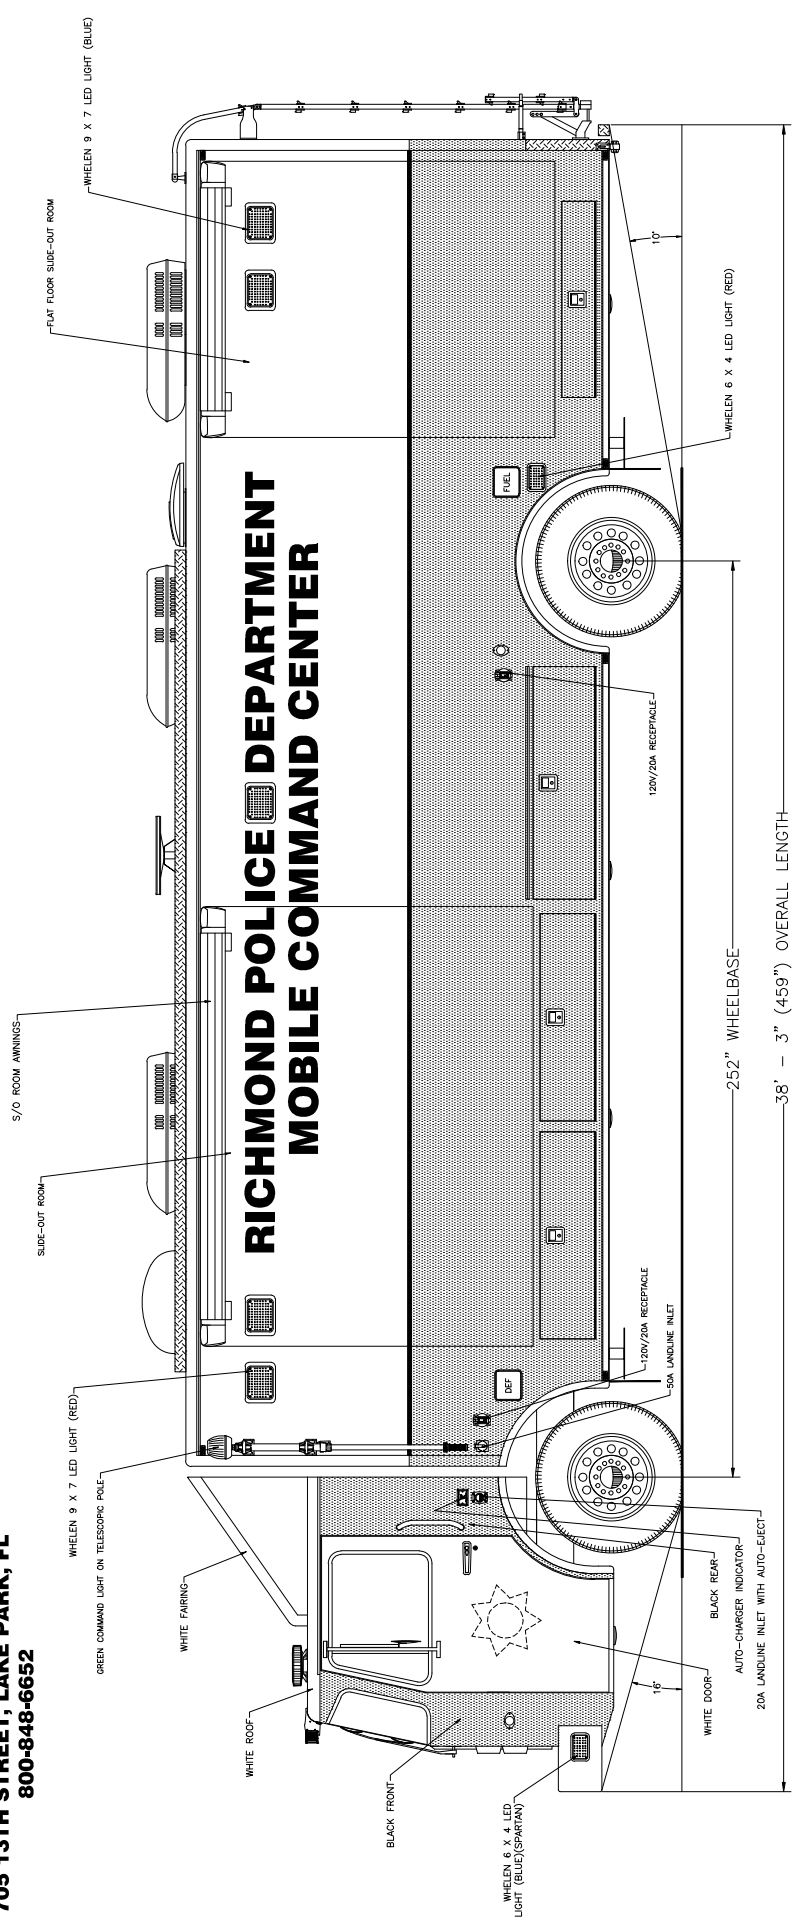

THESE DESIGN/ENGINEERING DRAWINGS ARE THE PROPERTY OF EMERGENCY VEHICLES, INC. THEY ARE PROPRIETARY, AND ARE FOR THE EXCLUSIVE USE OF THE CLIENT. ANY REUSE OR REPRODUCTION OF THIS DATA TO A THIRD PARTY IS PROHIBITED.

E. Ramirez DATE: 09/01/11

REVISION 1	NS - 11/18/11
REVISION 2	NS - 01/18/12
REVISION 3	NS - 09/11/12
REVISION 4	NS - 10/25/12
REVISION 5	-

Streetside Overall