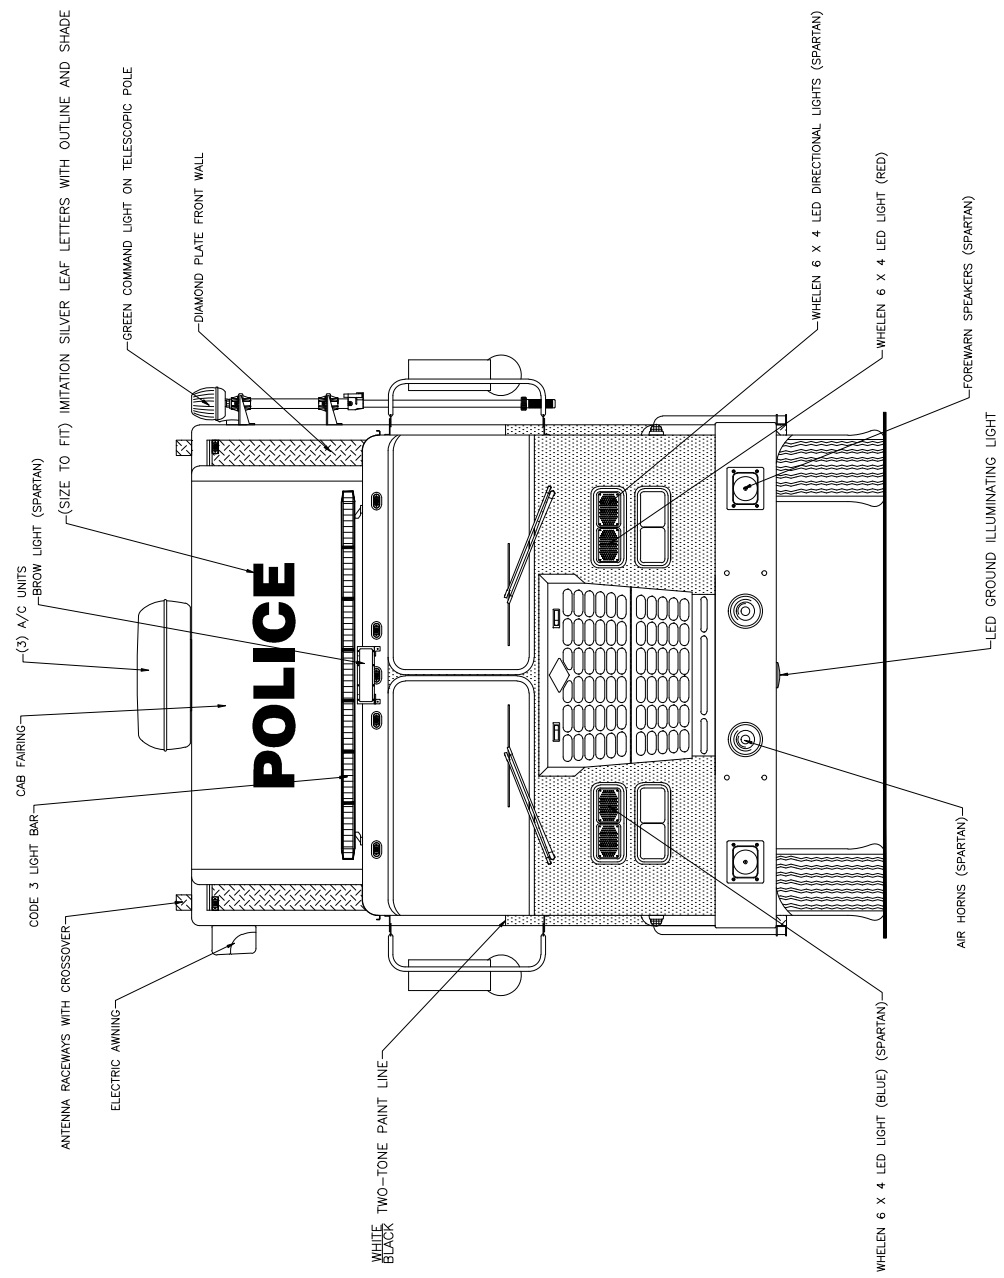

Front View

THESE DESIGN/ENGINEERING DRAWING(S) ARE THE PROPERTY OF EMERGENCY VEHICLES, INC. THEY ARE PROPRIETARY, AND ARE FOR THE EXCLUSIVE USE OF THE CLIENT. ANY REUSE OR DISSEMINATION OF THIS DATA TO A THIRD PARTY IS PROHIBITED.

E. Ramirez DATE: 09/01/11

REVISION 1	NS - 11/18/11
REVISION 2	NS - 01/18/12
REVISION 3	NS - 09/11/12
REVISION 4	-
REVISION 5	-