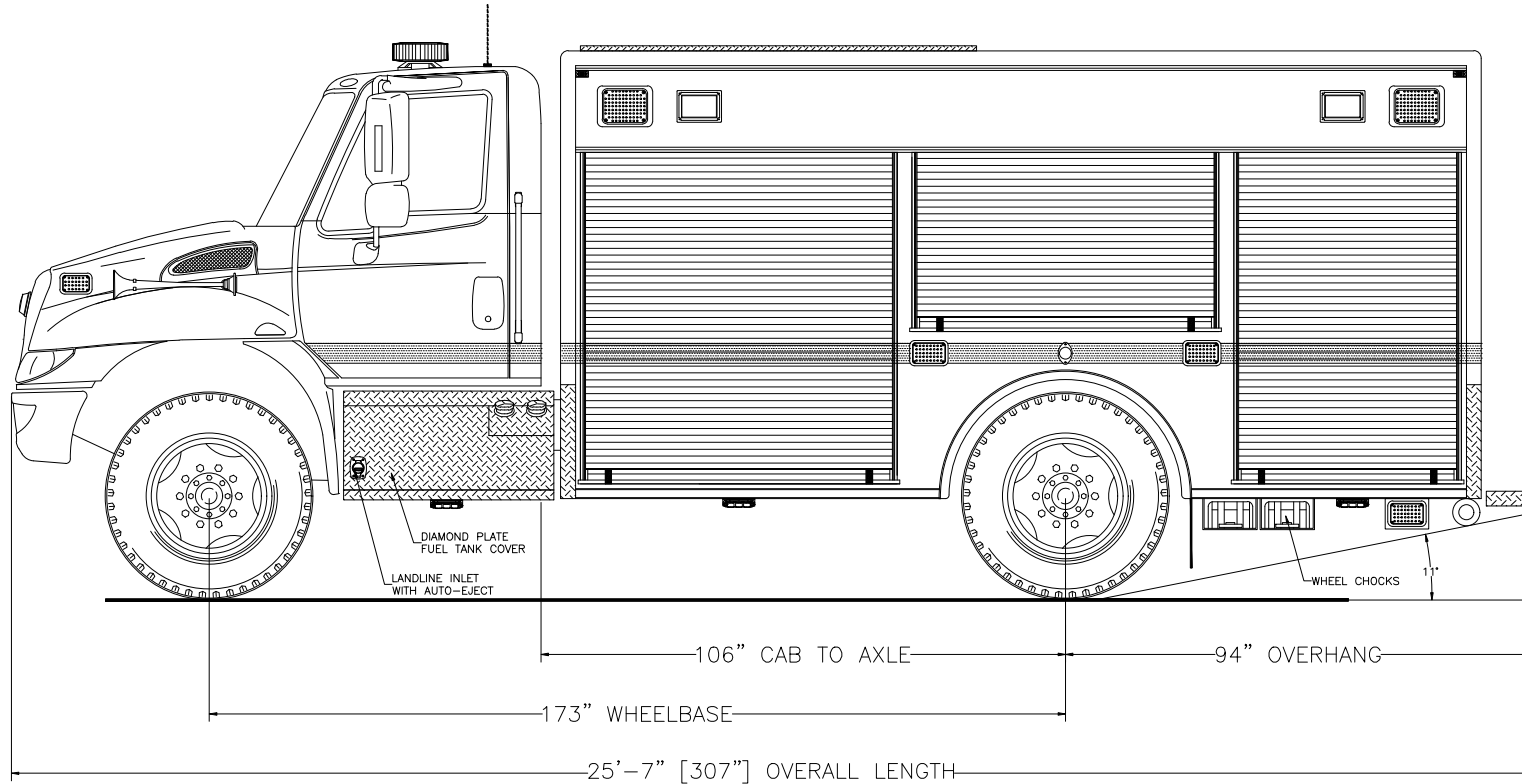

705 13TH STREET, LAKE PARK, FL
800-848-6652

*Vallejo Air Light
Vallejo, California*

Streetside Overall

		DATE: 03/02/15
REVISION 1	ACS	06/18/15
REVISION 2	-	-
REVISION 3	-	-
REVISION 4	-	-
REVISION 5	-	-