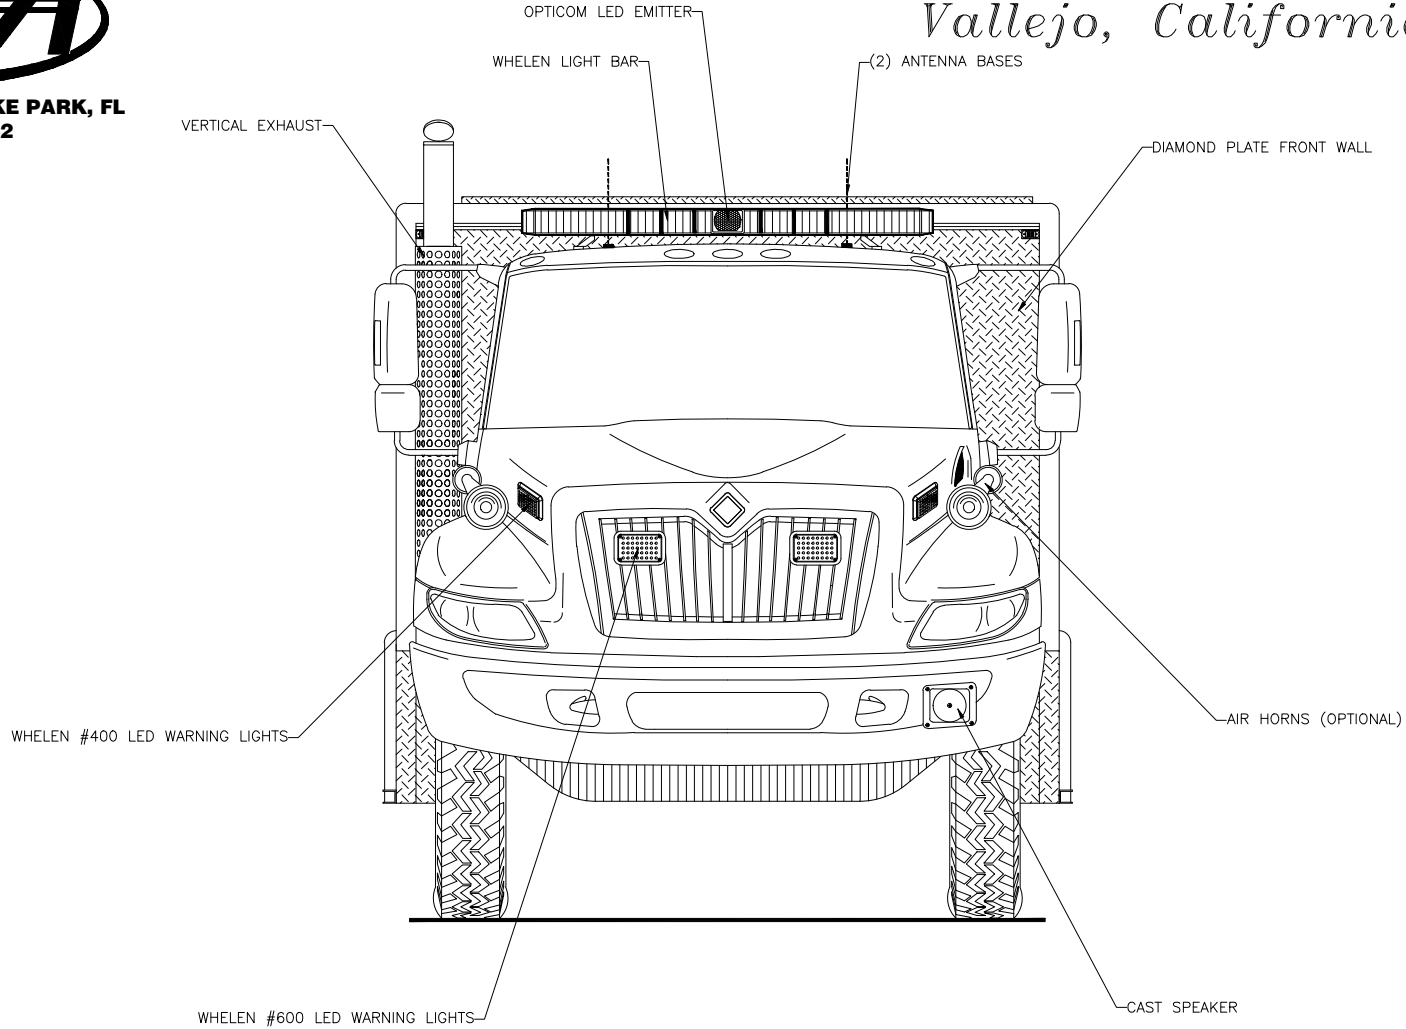

705 13TH STREET, LAKE PARK, FL
800-848-6652

Vallejo Air Light Vallejo, California

		DATE: 03/02/15
REVISION 1	ACS	06/18/15
REVISION 2	-	-
REVISION 3	-	-
REVISION 4	-	-
REVISION 5	-	-