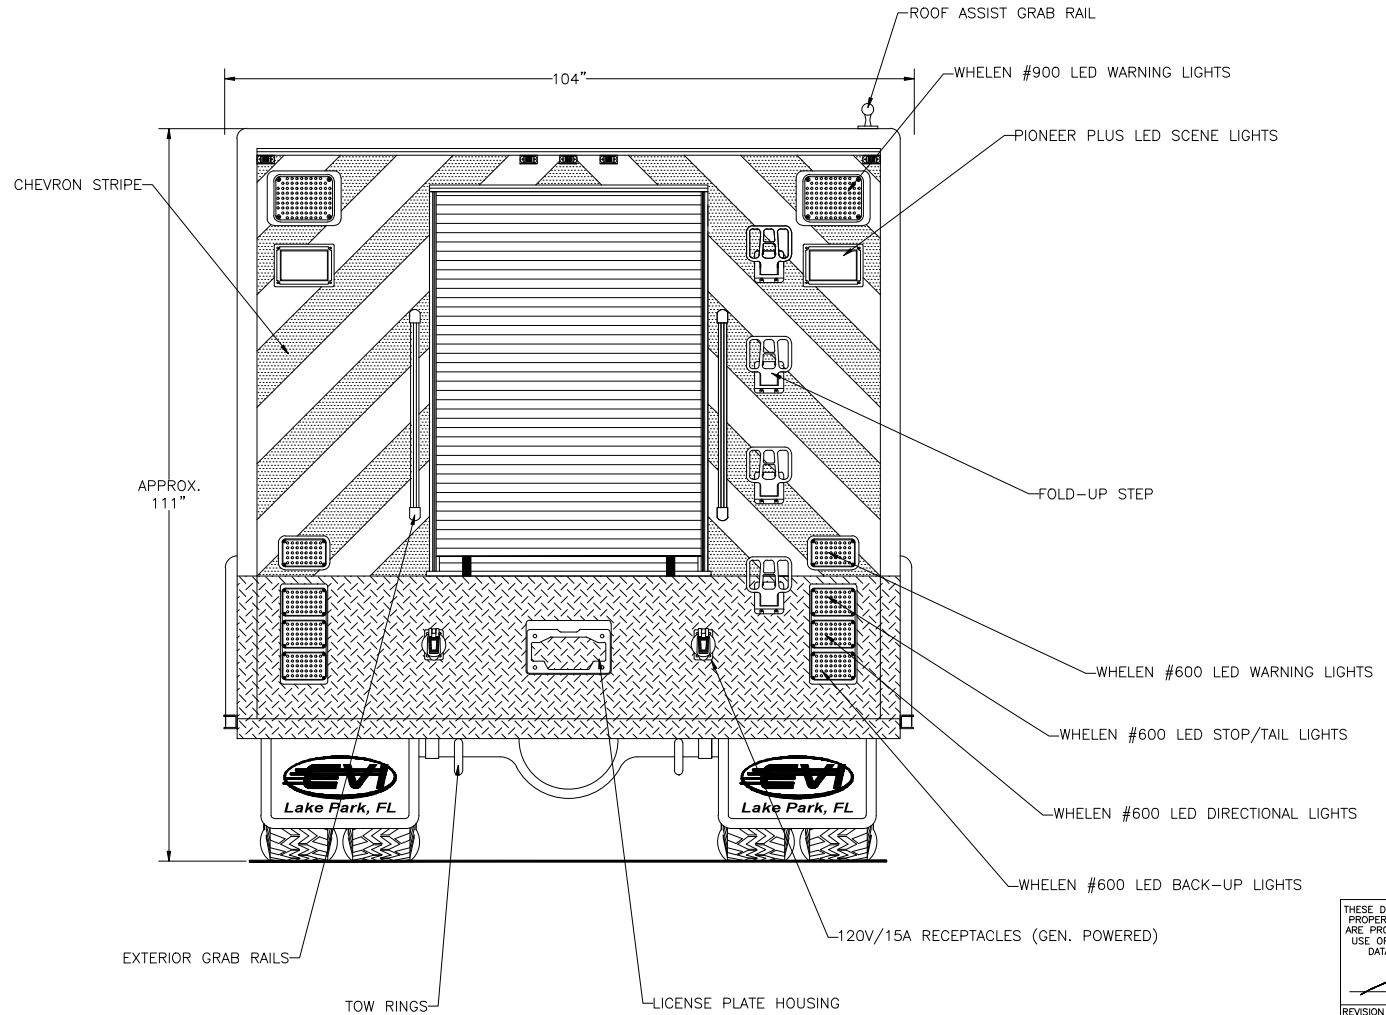

Front View

705 13TH STREET, LAKE PARK, FL
800-848-6652

Vallejo Air Light Vallejo, California

Rear View

		DATE: 03/02/15
REVISION 1	ACS	06/18/15
REVISION 2	-	-
REVISION 3	-	-
REVISION 4	-	-
REVISION 5	-	-