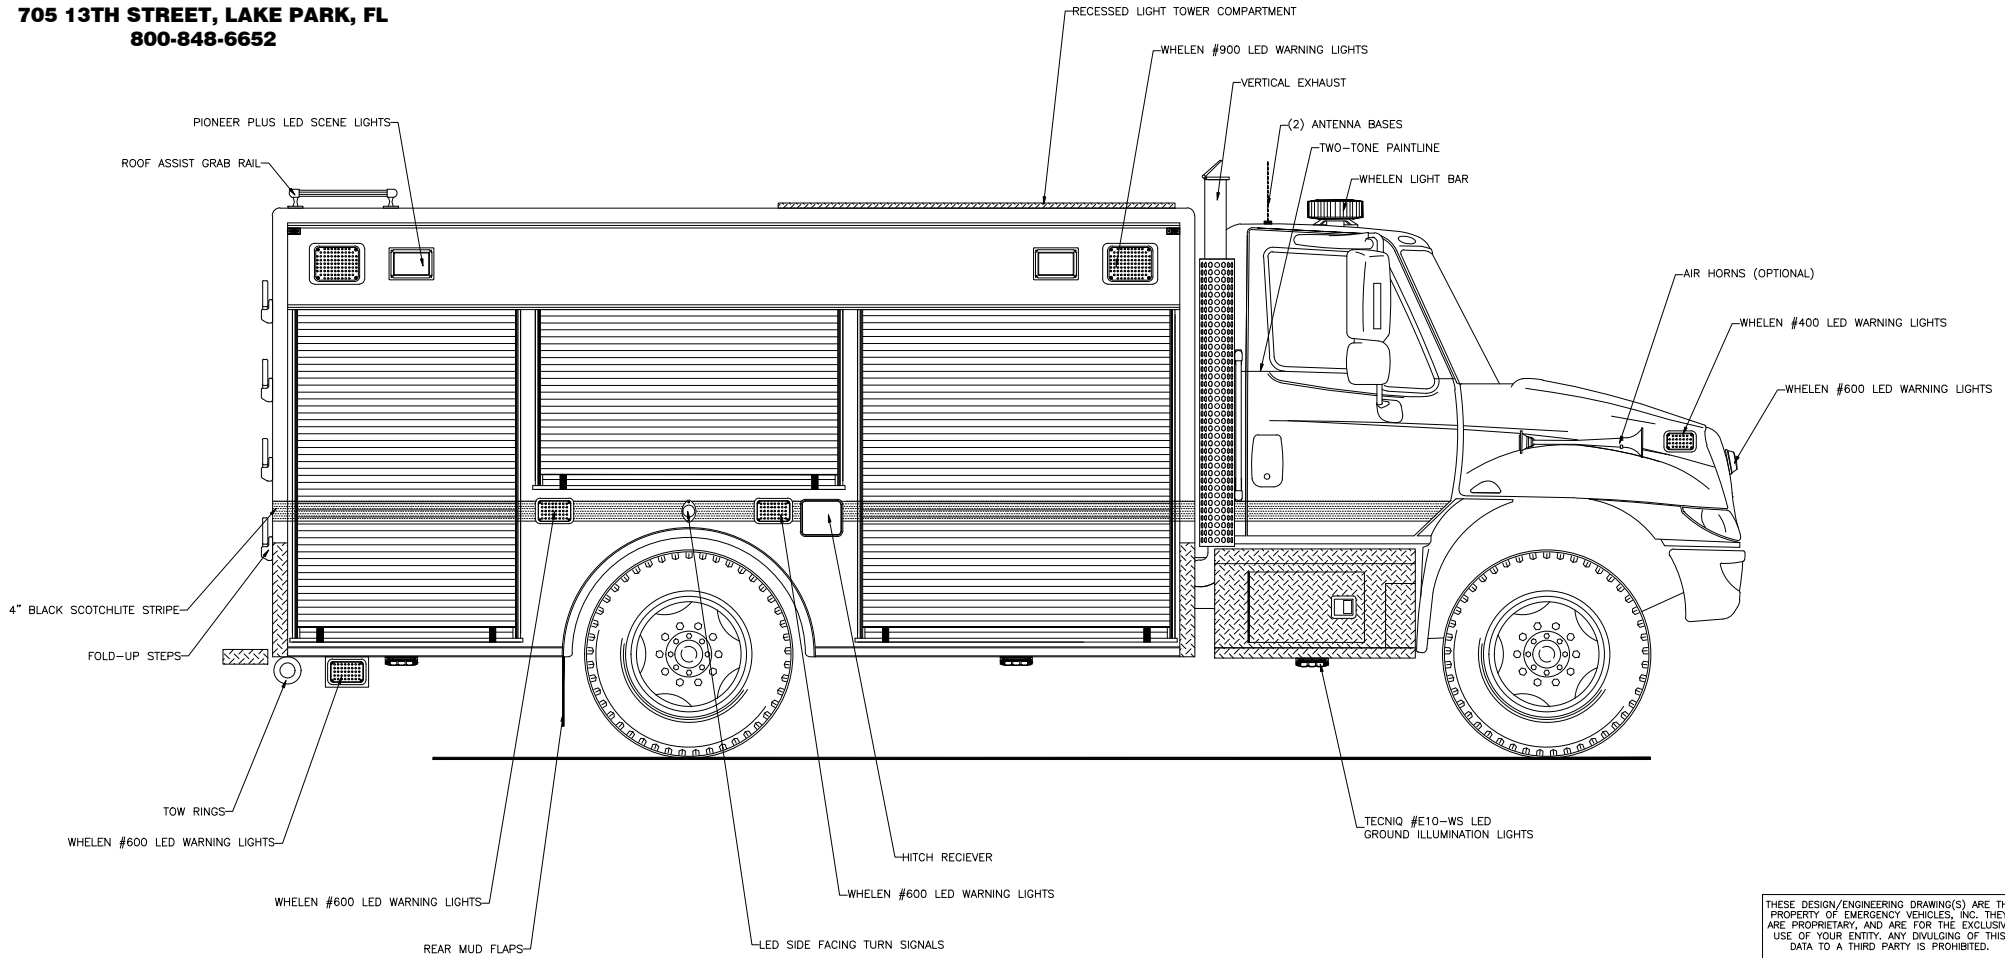

705 13TH STREET, LAKE PARK, FL
800-848-6652

Vallejo Air Light Vallejo, California

Curbside Overall

		DATE: 03/02/15
REVISION 1	ACS	06/18/15
REVISION 2	ACS	07/30/15
REVISION 3	-	-
REVISION 4	-	-
REVISION 5	-	-