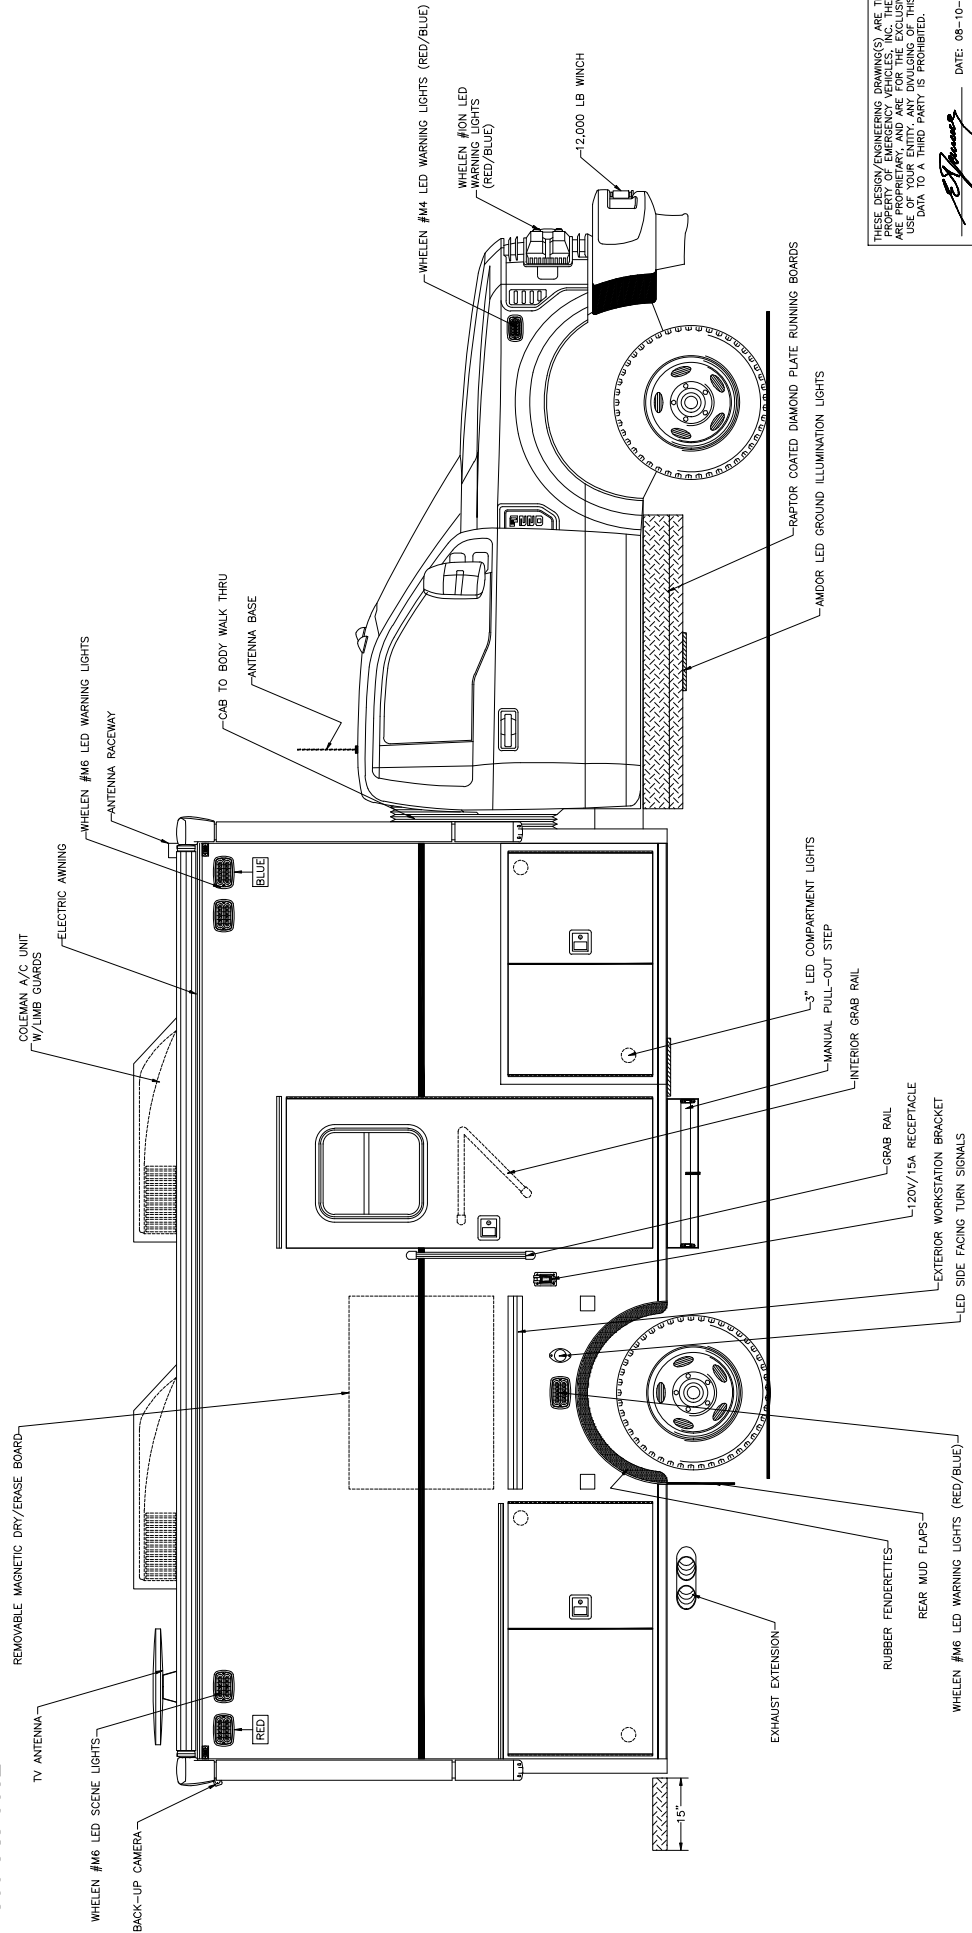

EJ DATE: 08/10/17

REVISION 1	NS	11/29/17
REVISION 2	-	-
REVISION 3	-	-
REVISION 4	-	-
REVISION 5	-	-

Streetside Overall

Miami Beach Police Department Miami Beach, Florida

705 13TH STREET, LAKE PARK, FL
800-848-6652