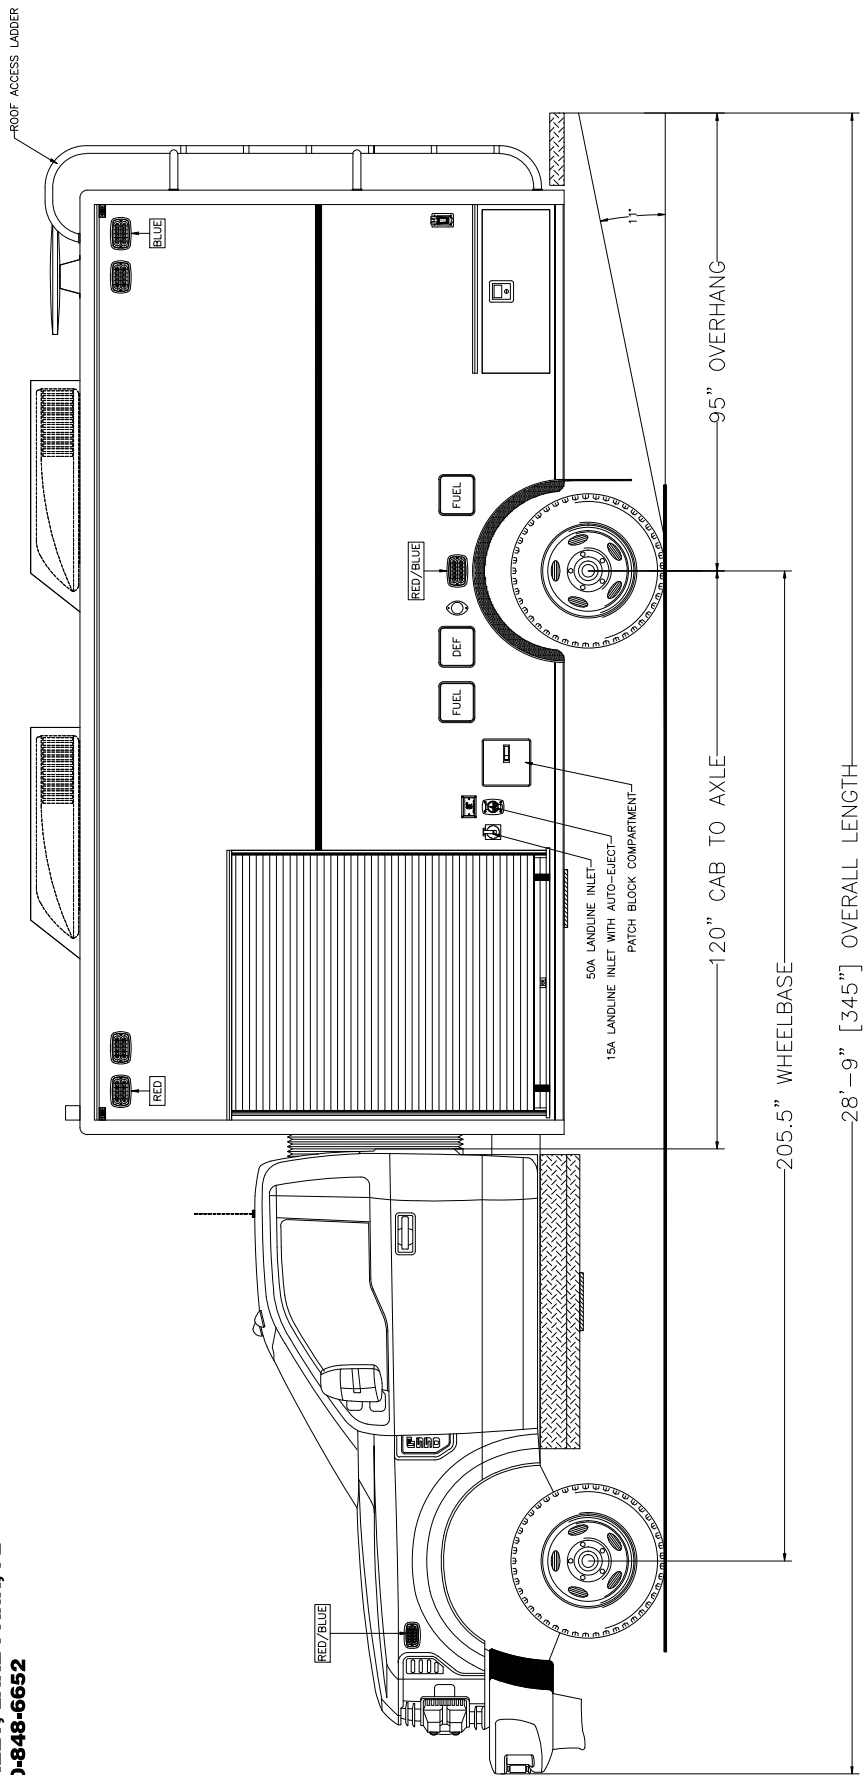

*Miami Beach Police Department
Miami Beach, Florida*

Streetside Overall