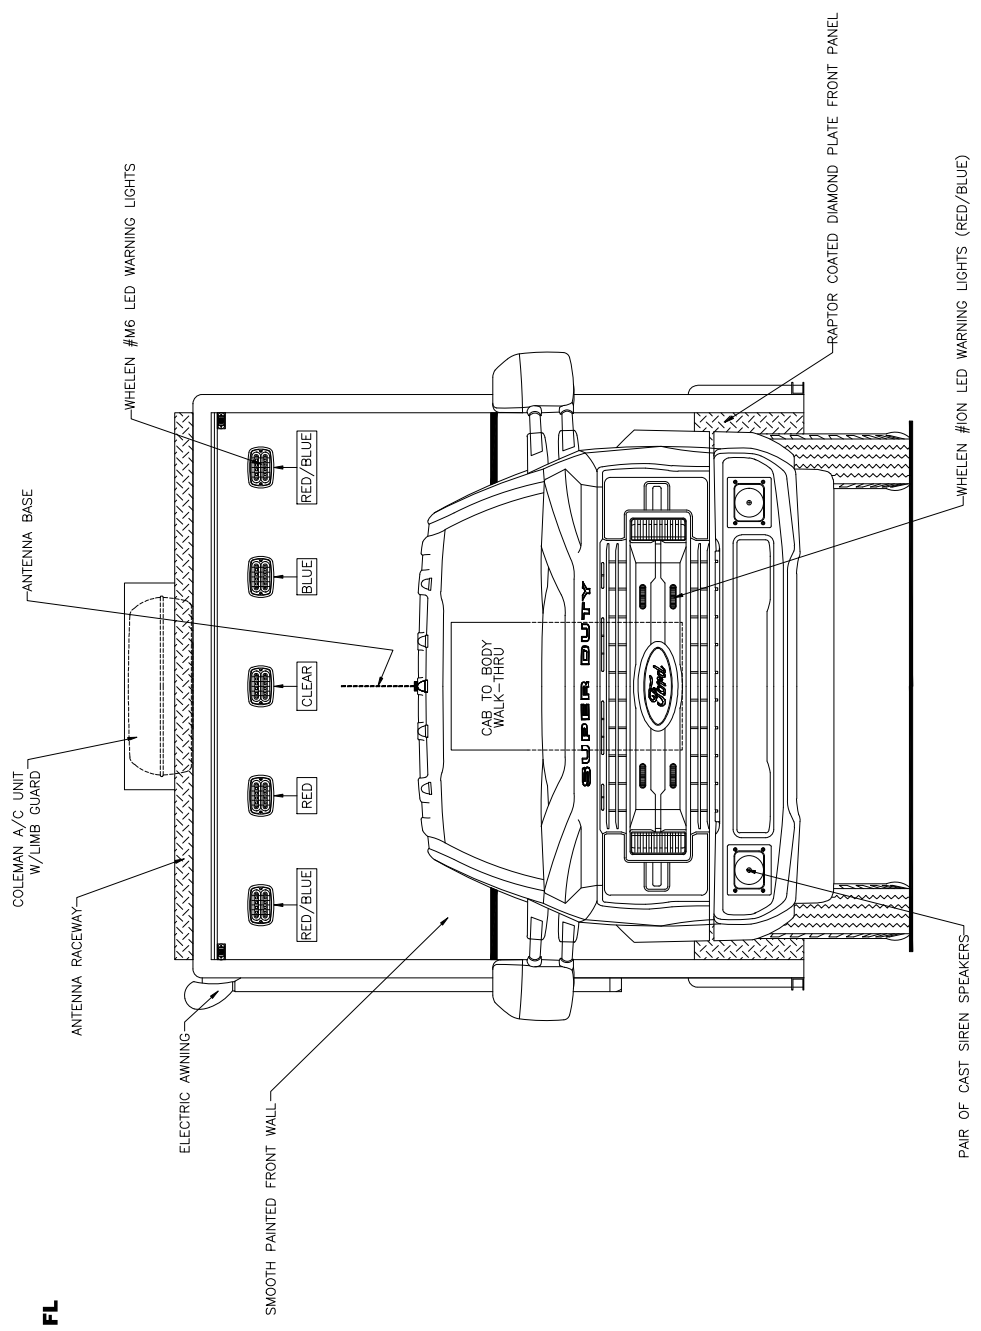

EJ Ramirez DATE: 08-10-17

REVISION 1	NS	11/29/17
REVISION 2	-	-
REVISION 3	-	-
REVISION 4	-	-
REVISION 5	-	-

Curbside Overall

Miami Beach Police Department Miami Beach, Florida

705 13TH STREET, LAKE PARK, FL
800-848-6652