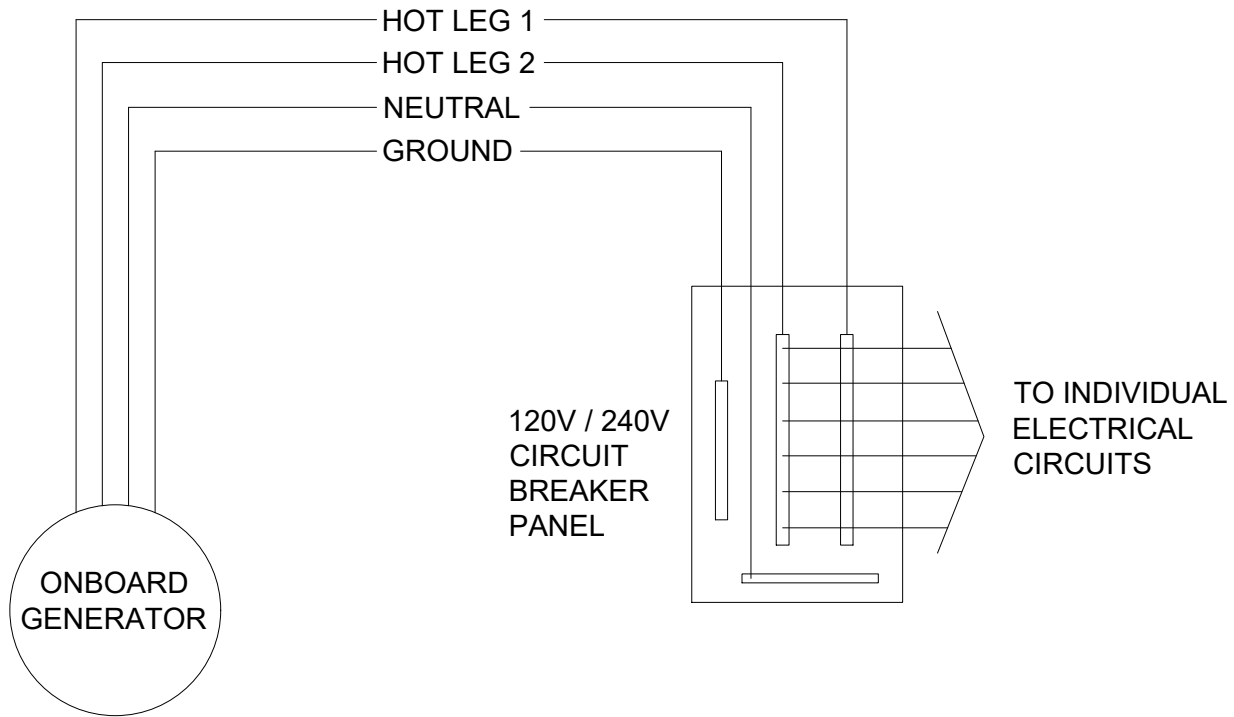

120V/240V SCHEMATIC - SINGLE POWER SOURCE

THESE DESIGN/ENGINEERING DRAWING(S) ARE THE PROPERTY OF EMERGENCY VEHICLES, INC. THEY ARE PROPRIETARY, AND ARE FOR THE EXCLUSIVE USE OF YOUR ENTITY. ANY DIVULGING OF THIS DATA TO A THIRD PARTY IS PROHIBITED.

EMERGENCY VEHICLES, INC.
LAKE PARK, FLORIDA

120V/240V SINGLE-PWR SOURCE

REVISIONS		
NO.	DATE	BY
1		
2		
3		
4		
5		
6		

SCALE
N.T.S.
ALL DIMS IN INCHES

DRAWN BY
J.CHRISS

DRAWING NO.
EVI-AC-SINGLE

DATE
11-01-22