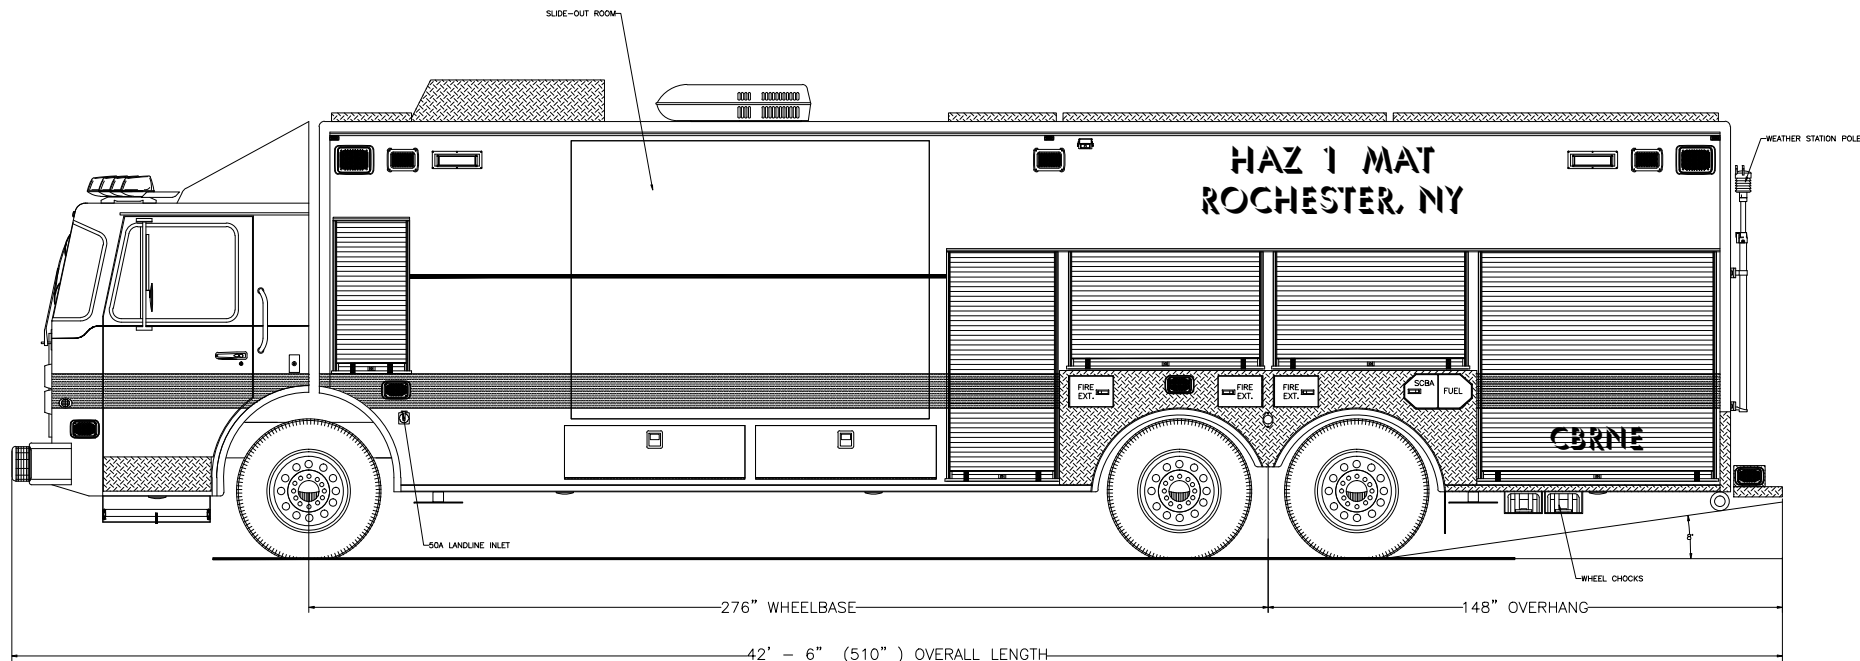

705 13TH STREET, LAKE PARK, FL
800-848-6652

Rochester Fire Department
Rochester, New York

E. J. ... DATE: 02/07/11

REVISION 1	NS - 05/31/11
REVISION 2	NS - 08/23/11
REVISION 3	NS - 09/27/11
REVISION 4	NS - 06/18/12
REVISION 5	NS - 06/25/12

Streetside Overall