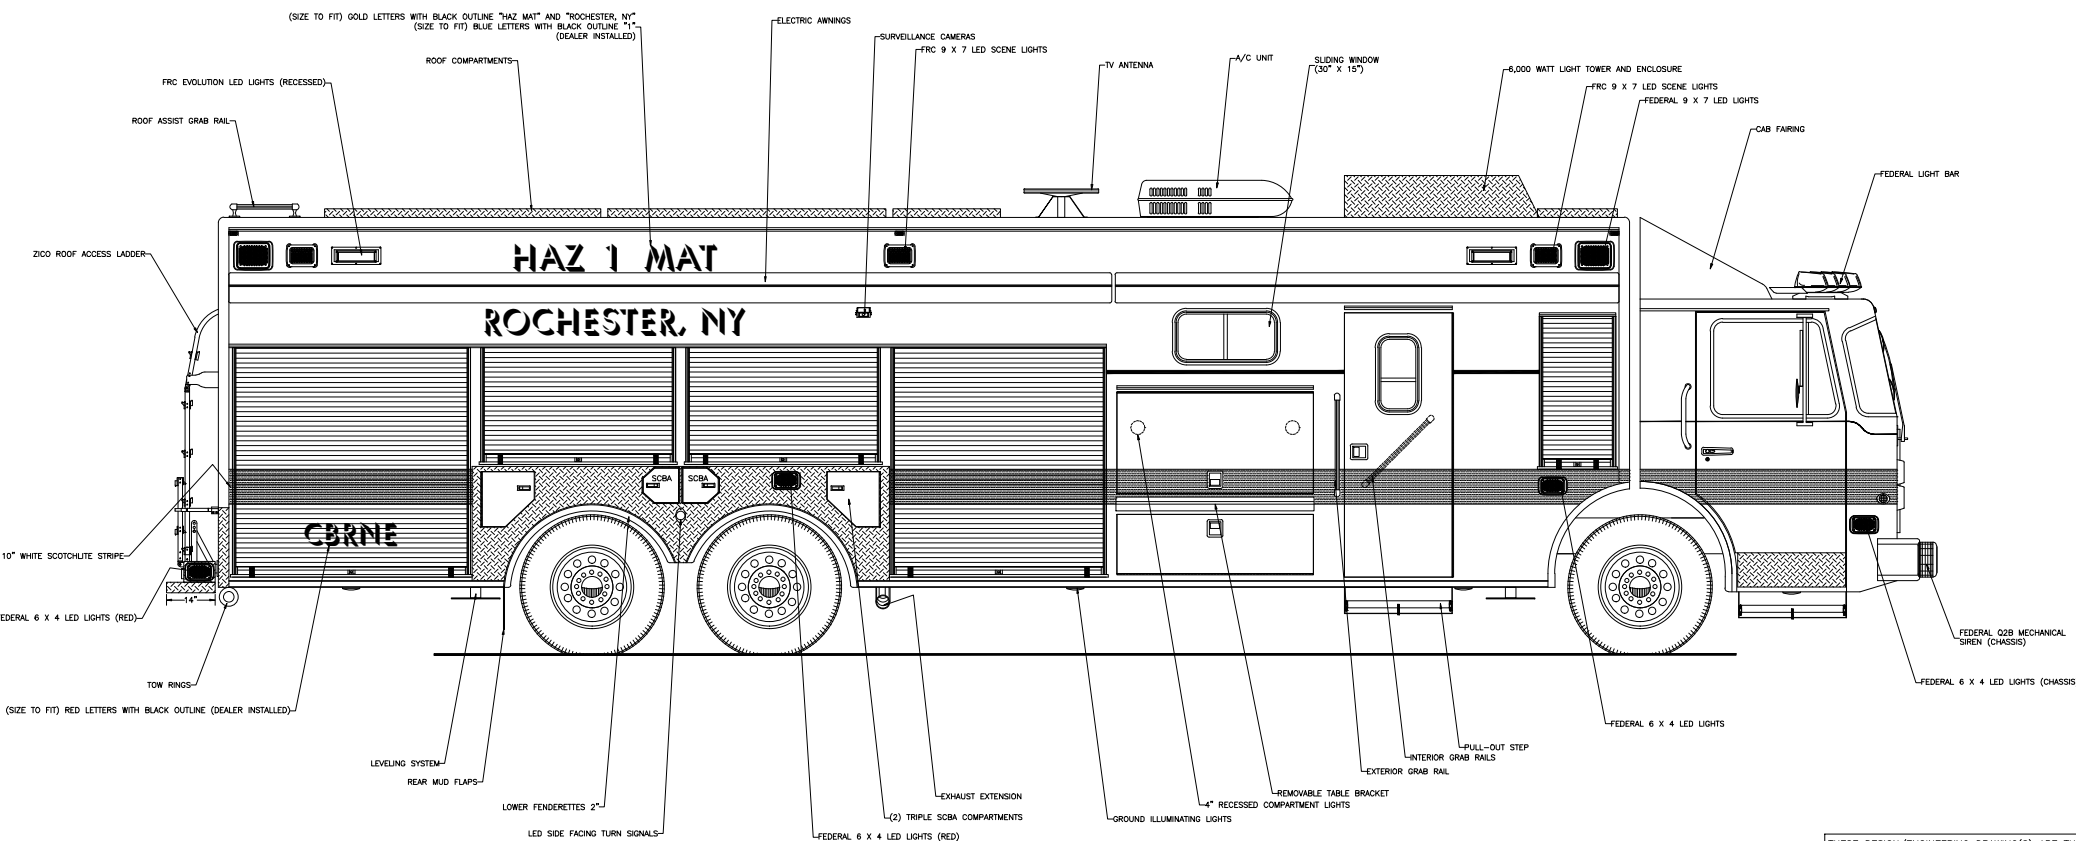

705 13TH STREET, LAKE PARK, FL
800-848-6652

Rochester Fire Department Rochester, New York

E. J. ... DATE: 02/07/11

REVISION 1	NS - 05/31/11
REVISION 2	NS - 08/23/11
REVISION 3	NS - 09/27/11
REVISION 4	NS - 06/18/12
REVISION 5	NS - 06/25/12

Curbside Overall