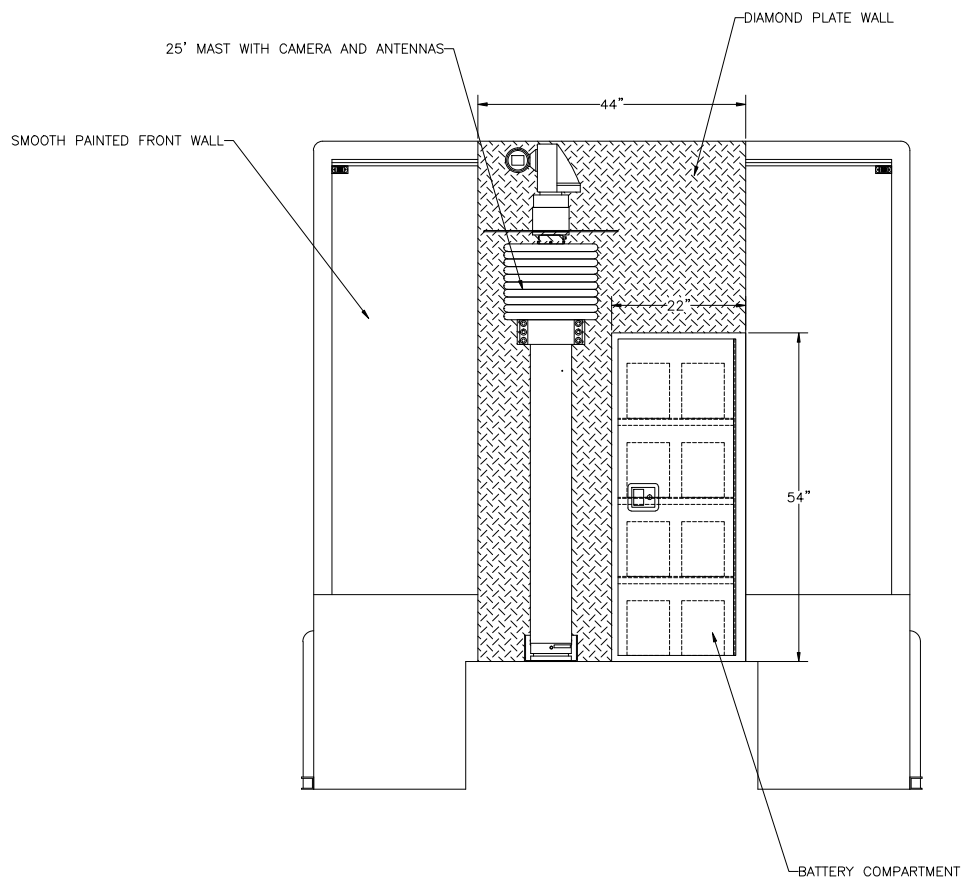

705 13TH STREET, LAKE PARK, FL
800-848-6652

Rochester Fire Department Rochester, New York

Front Wall

DATE: 08/23/11

REVISION 1	-
REVISION 2	-
REVISION 3	-
REVISION 4	-
REVISION 5	-