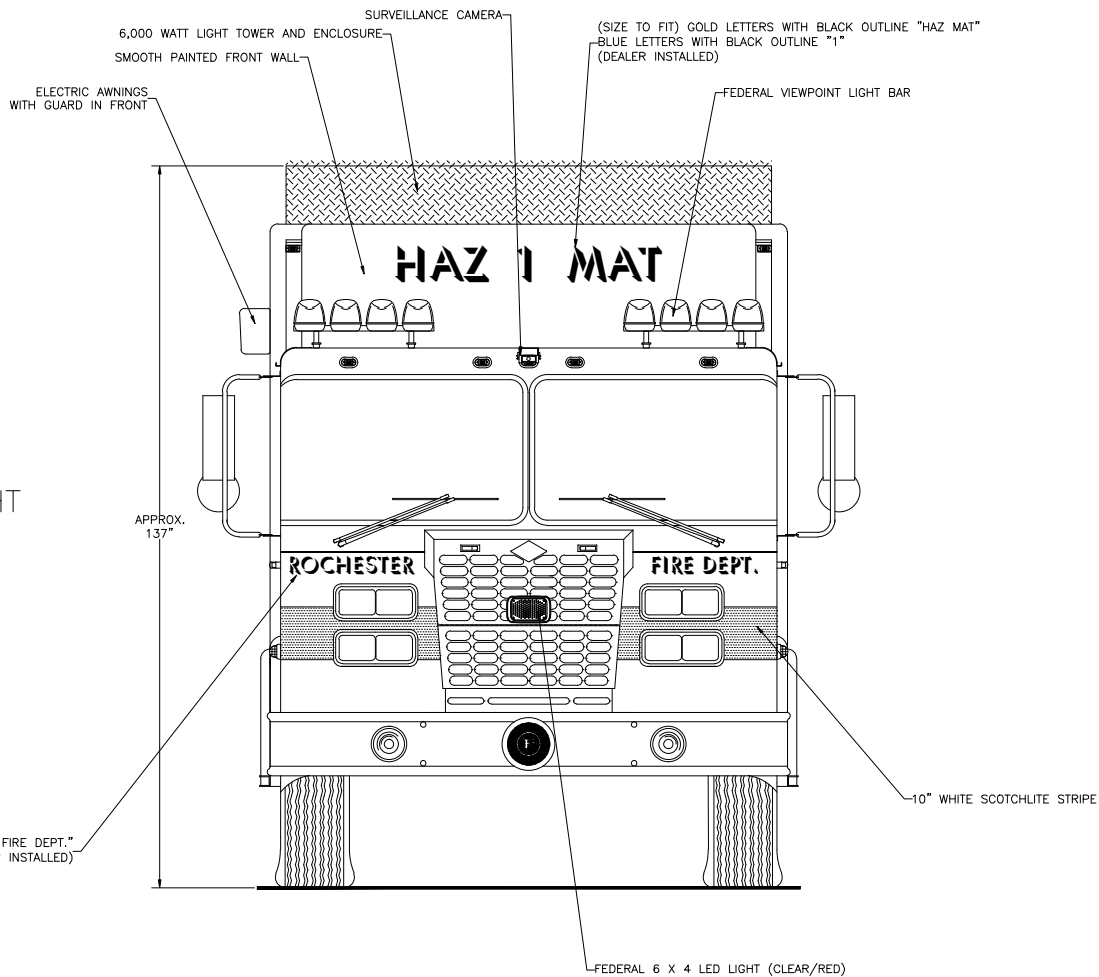

705 13TH STREET, LAKE PARK, FL
800-848-6652

Rochester Fire Department Rochester, New York

MAX. HEIGHT
137"

Front View

		DATE: 02/07/11
REVISION 1	NS	05/31/11
REVISION 2	NS	08/23/11
REVISION 3	NS	09/27/11
REVISION 4	-	-
REVISION 5	-	-