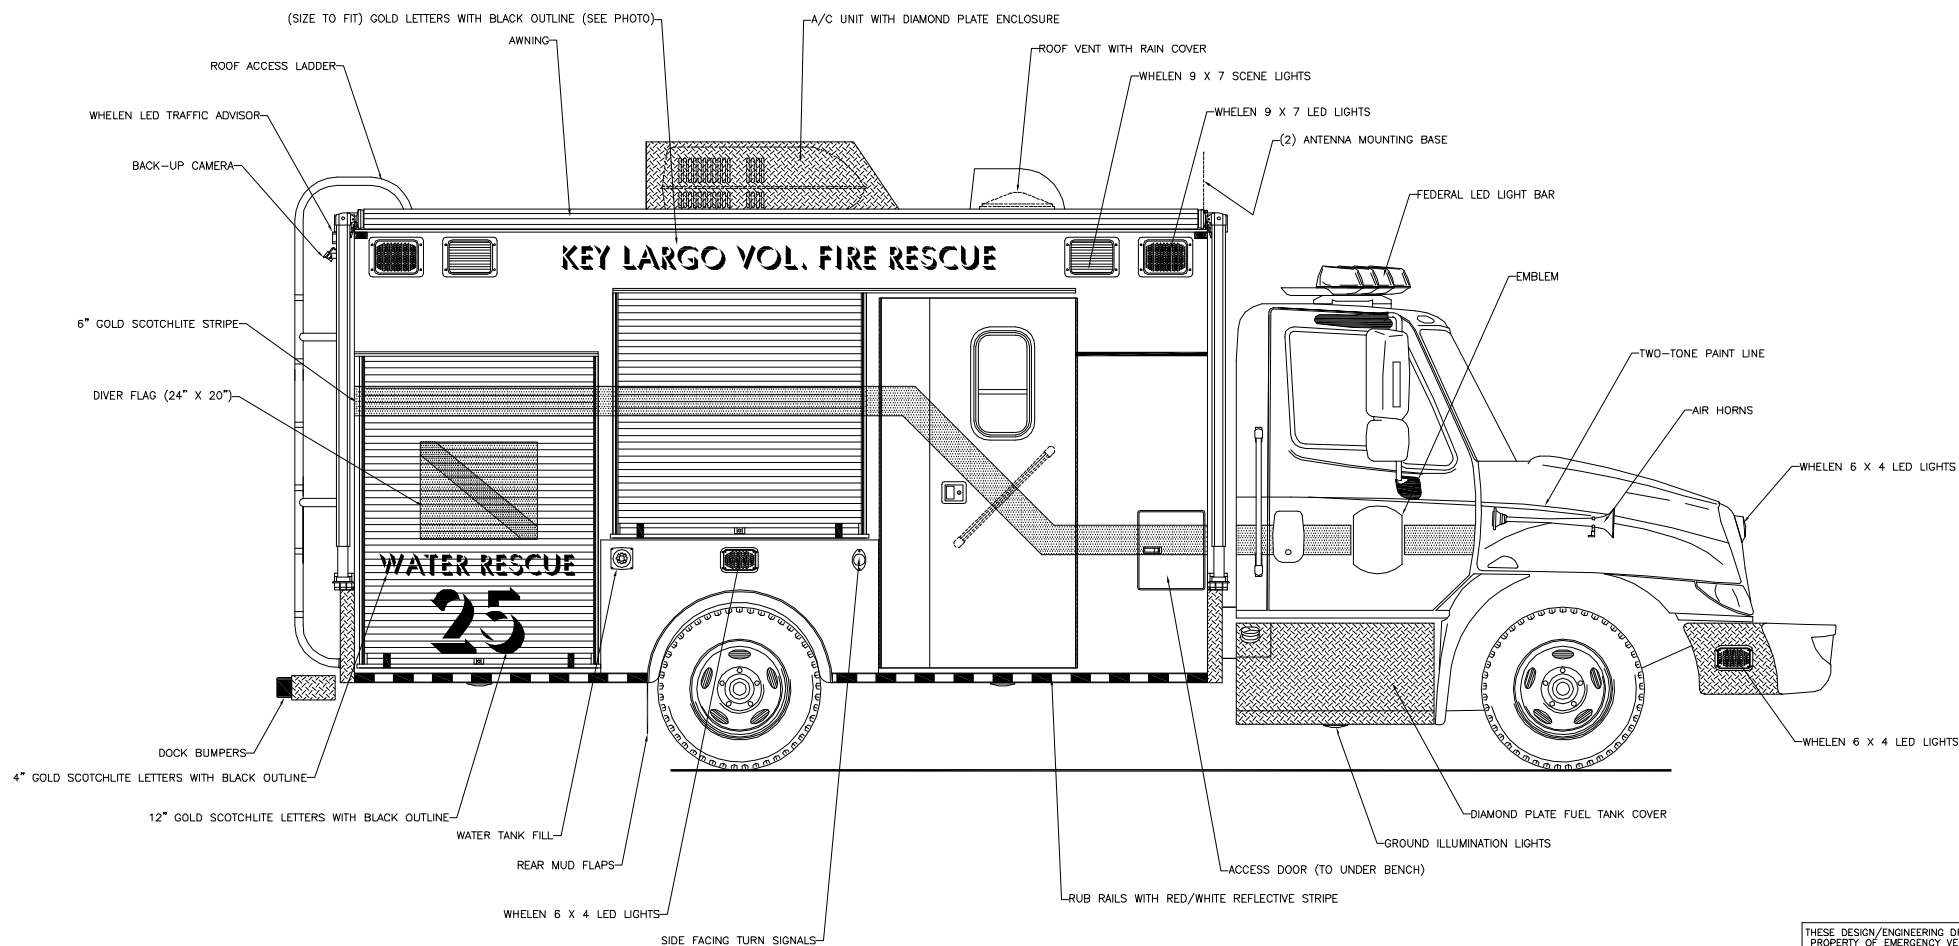

*Key Largo Fire Rescue
Key Largo, Florida*

[Signature] DATE: 05/30/08

REVISION 1	NS - 07/21/08
REVISION 2	NS - 08/05/08
REVISION 3	NS - 09/09/08
REVISION 4	NS - 12/17/08
REVISION 5	NS - 01/15/09