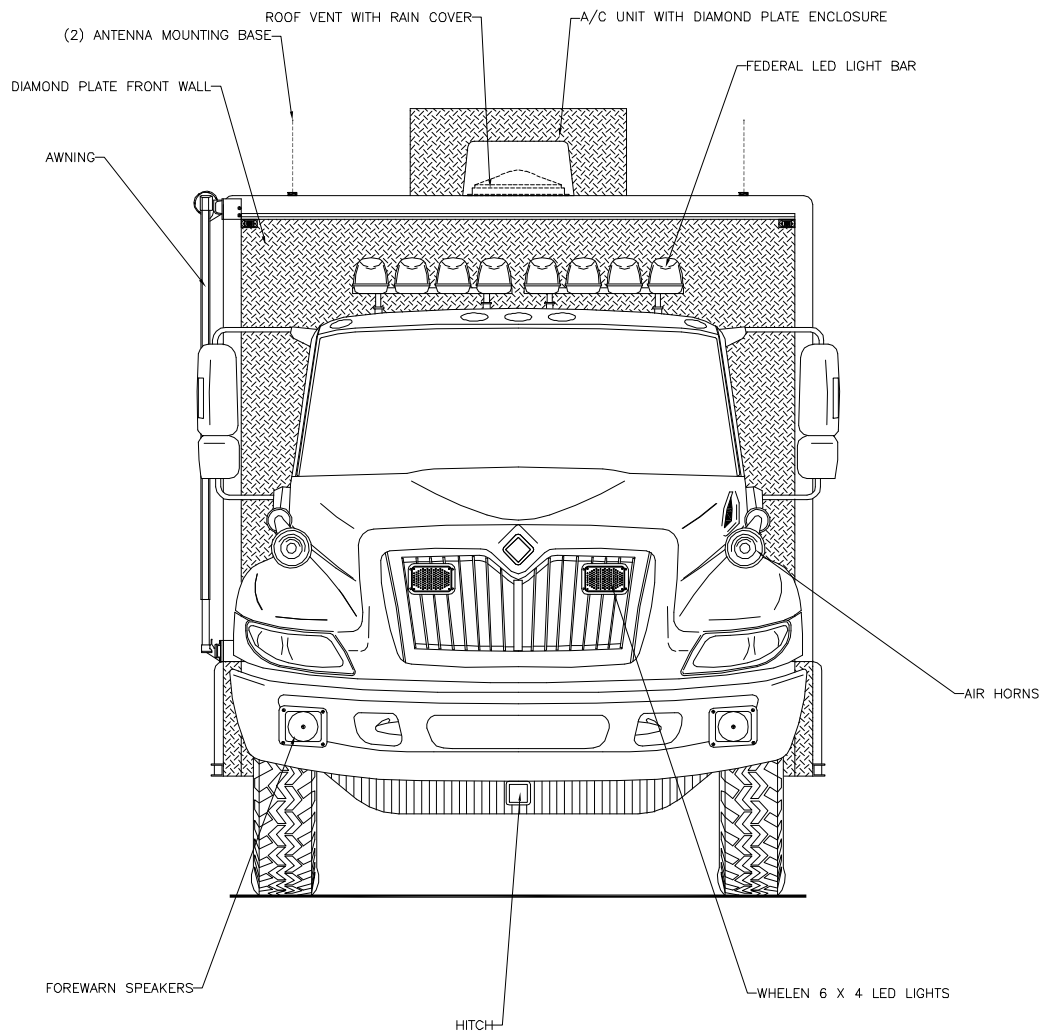

Curbside Overall

*Key Largo Fire Rescue
Key Largo, Florida*

Front View

THESE DESIGN/ENGINEERING DRAWING(S) ARE THE PROPERTY OF EMERGENCY VEHICLES, INC. THEY ARE PROPRIETARY, AND ARE FOR THE EXCLUSIVE USE OF YOUR ENTITY. ANY DIVULGING OF THIS DATA TO A THIRD PARTY IS PROHIBITED.

[Signature] DATE: 05/30/08

REVISION 1	NS - 07/21/08
REVISION 2	NS - 08/05/08
REVISION 3	NS - 09/09/08
REVISION 4	NS - 01/15/09
REVISION 5	-