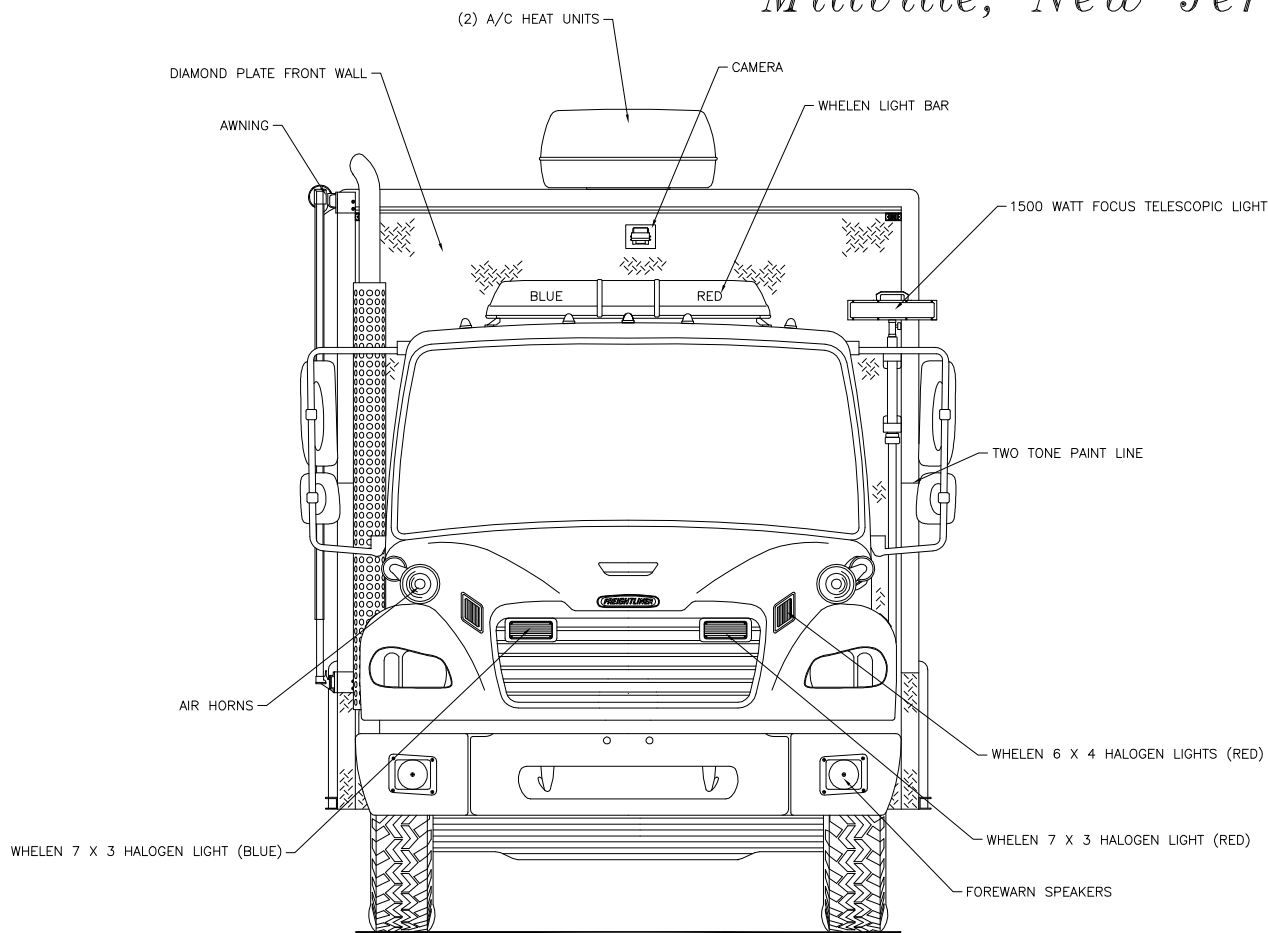

Front View

THESE DESIGN/ENGINEERING DRAWING(S) ARE THE PROPERTY OF EMERGENCY VEHICLES, INC. THEY ARE PROPRIETARY, AND ARE FOR THE EXCLUSIVE USE OF YOUR ENTITY. ANY DIVULGING OF THIS DATA TO A THIRD PARTY IS PROHIBITED.

[Signature] DATE: 06/30/04

REVISION 1	NS - 06/17/05
REVISION 2	NS - 06/06/06
REVISION 3	-
REVISION 4	-
REVISION 5	-