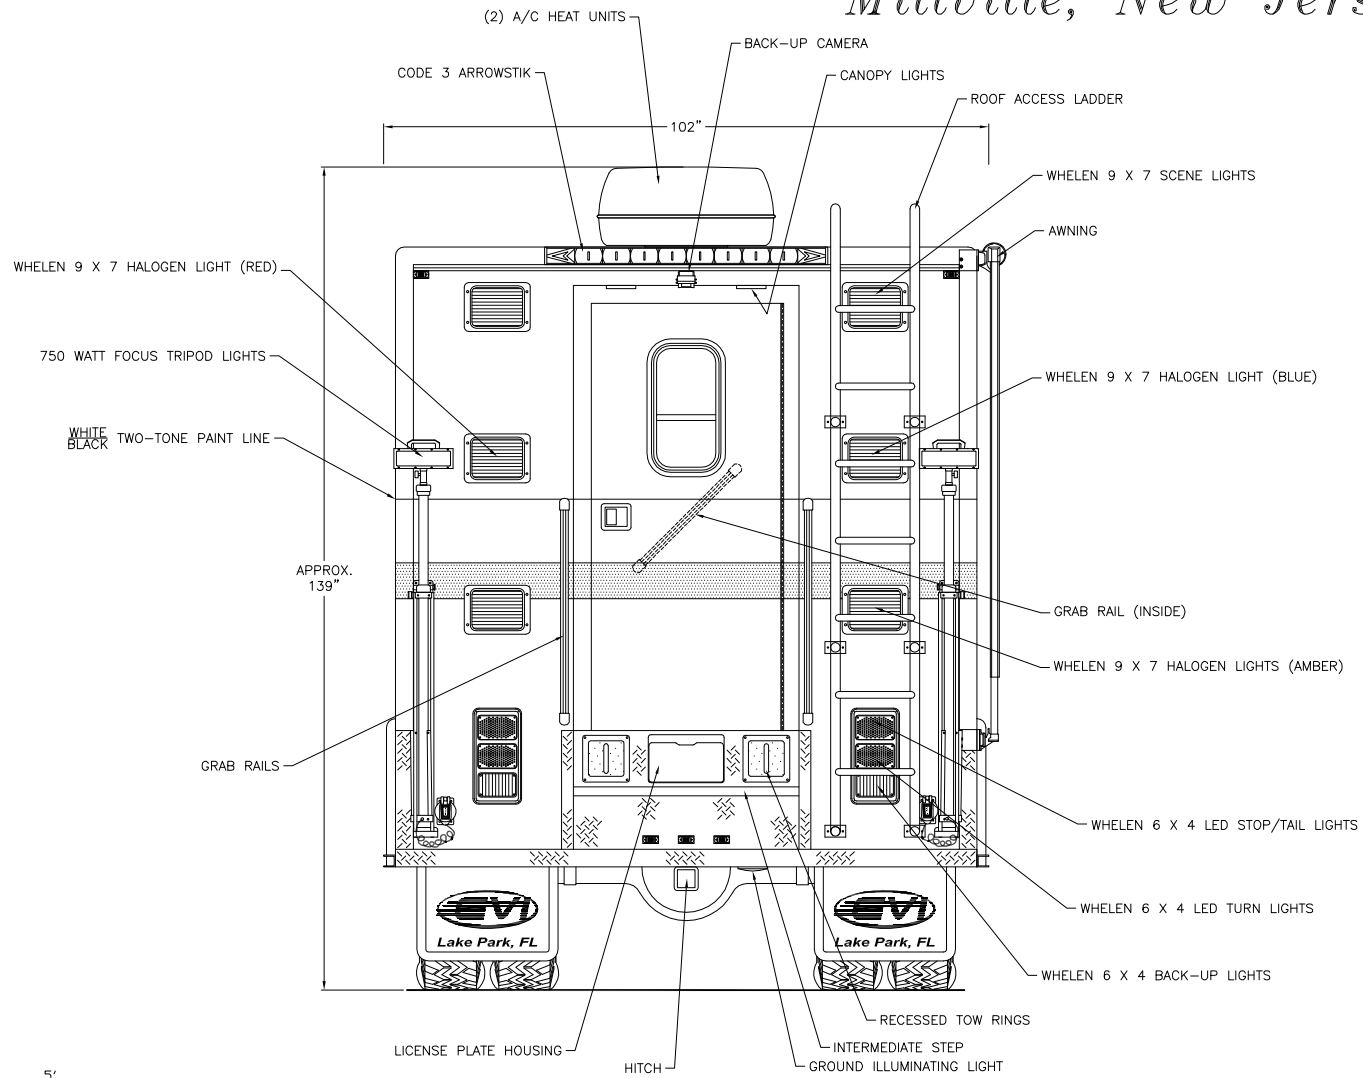

[Signature] DATE: 06/30/04

REVISION 1	NS - 05/17/05
REVISION 2	NS - 06/06/06
REVISION 3	-
REVISION 4	-
REVISION 5	-

Streetside Overall

Millville Police Department Millville, New Jersey

Rear View

THESE DESIGN/ENGINEERING DRAWING(S) ARE THE PROPERTY OF EMERGENCY VEHICLES, INC. THEY ARE PROPRIETARY, AND ARE FOR THE EXCLUSIVE USE OF YOUR ENTITY. ANY DIVULGING OF THIS DATA TO A THIRD PARTY IS PROHIBITED.