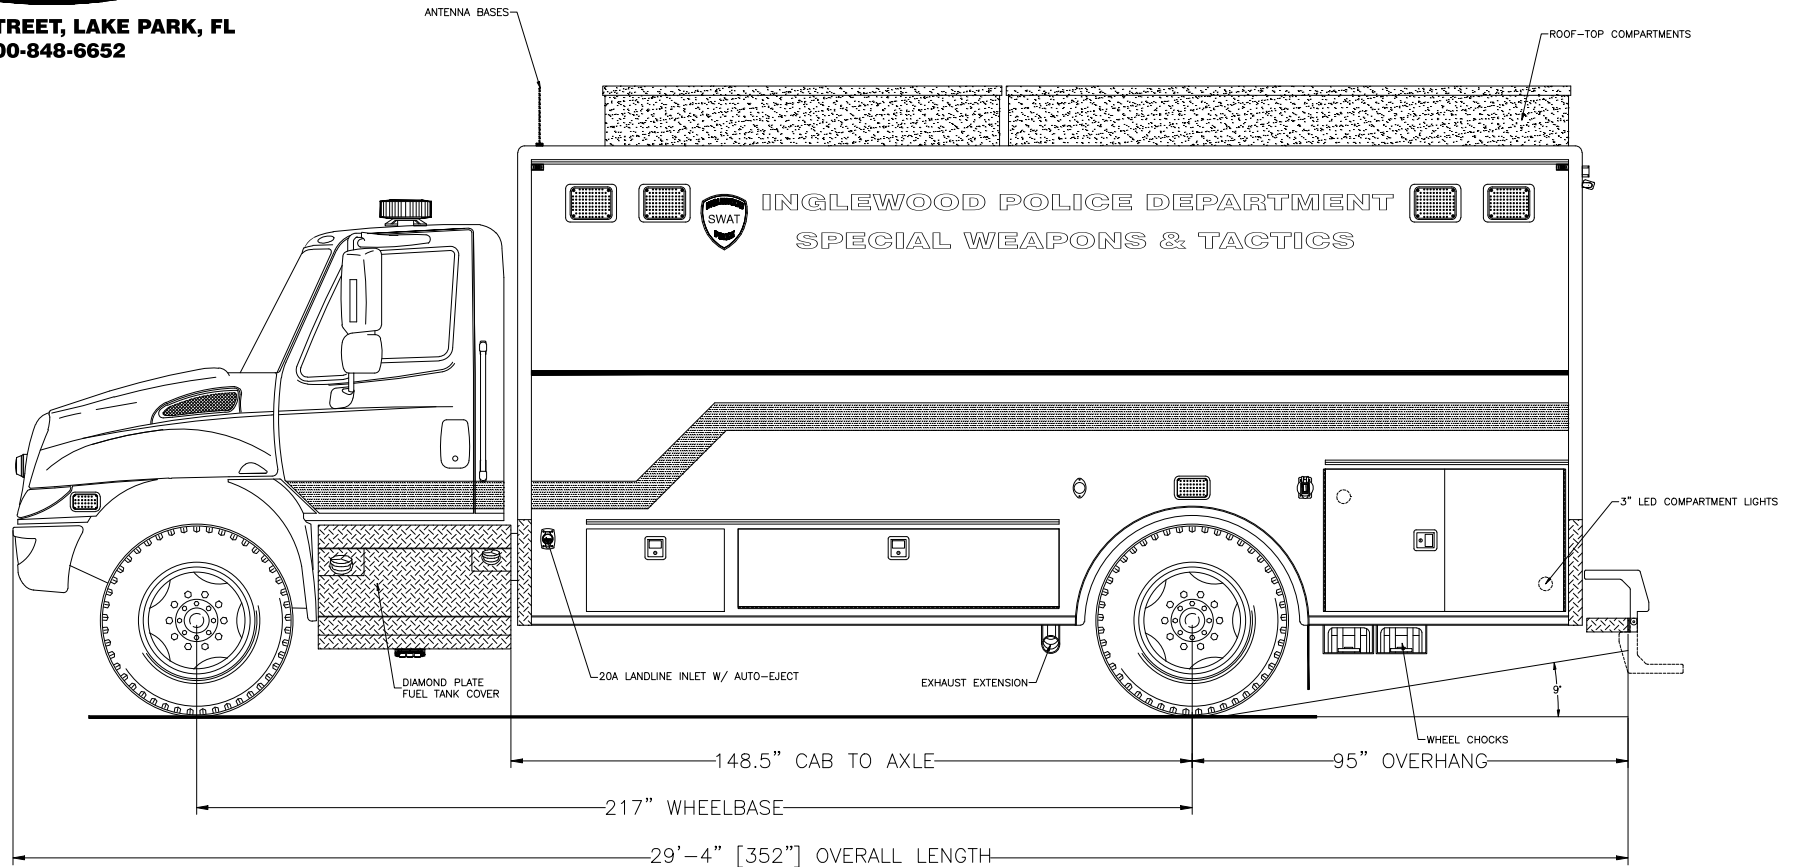

705 13TH STREET, LAKE PARK, FL
800-848-6652

Inglewood Police Department Inglewood, California

Streetside Overall

	DATE: 05/08/15
REVISION 1	NS - 11/10/15
REVISION 2	NS - 12/01/15
REVISION 3	ACS - 06/13/16
REVISION 4	NS - 06/22/16
REVISION 5	-