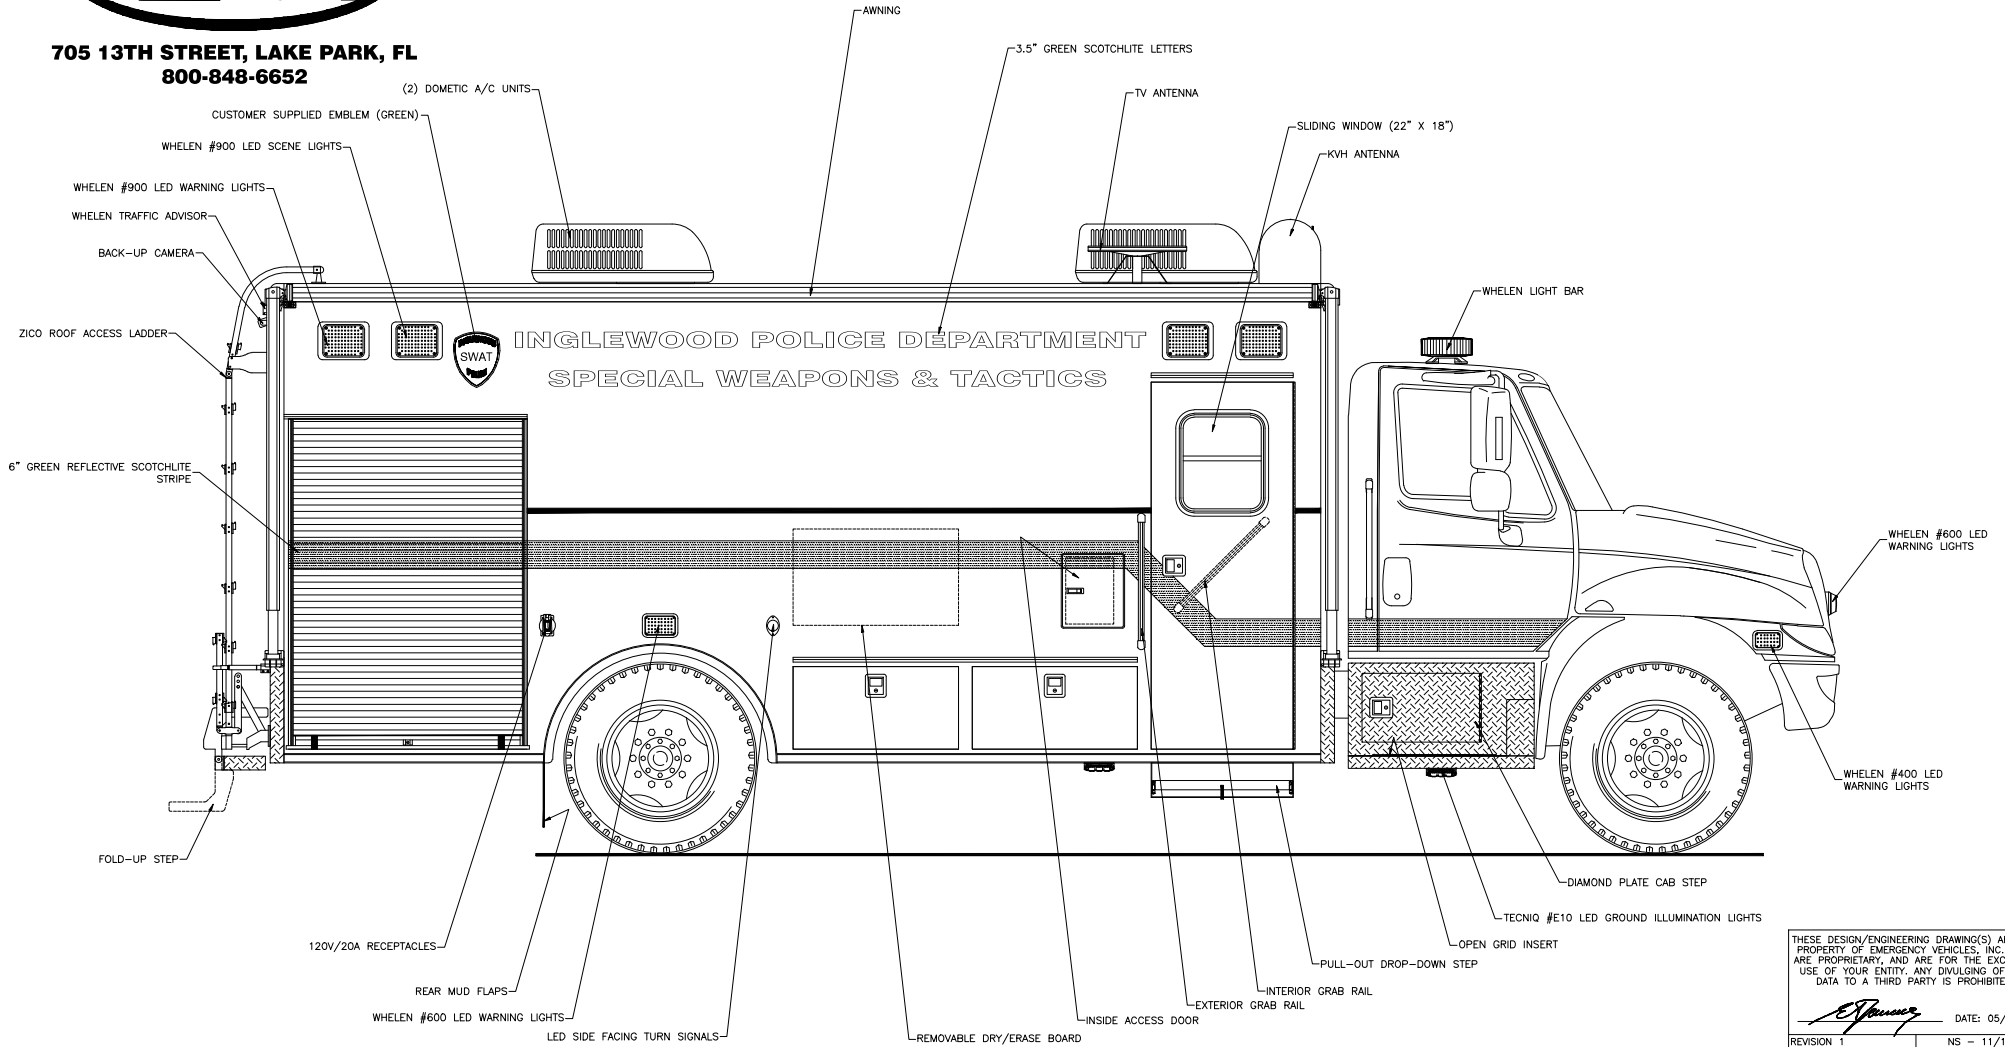

705 13TH STREET, LAKE PARK, FL
800-848-6652

Inglewood Police Department Inglewood, California

DATE:	05/08/15
REVISION 1	NS - 11/10/15
REVISION 2	NS - 12/01/15
REVISION 3	ACS - 06/13/16
REVISION 4	-
REVISION 5	-

Curbside Overall