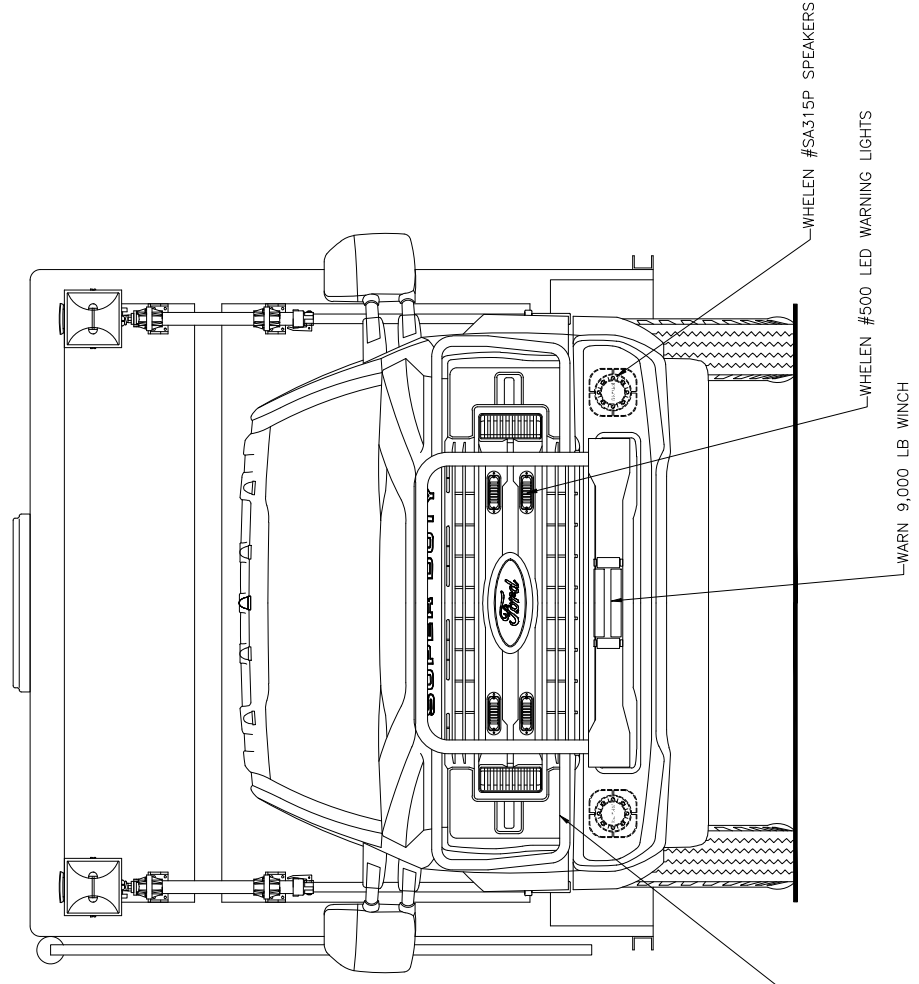

DATE: 05/08/19

REVISION 1	---
REVISION 2	---
REVISION 3	---
REVISION 4	---
REVISION 5	---

Curbside Overall

*Emergency Vehicles, Inc.  
Lake Park, Florida*

705 13TH STREET, LAKE PARK, FL  
800-848-6652

*Front View*